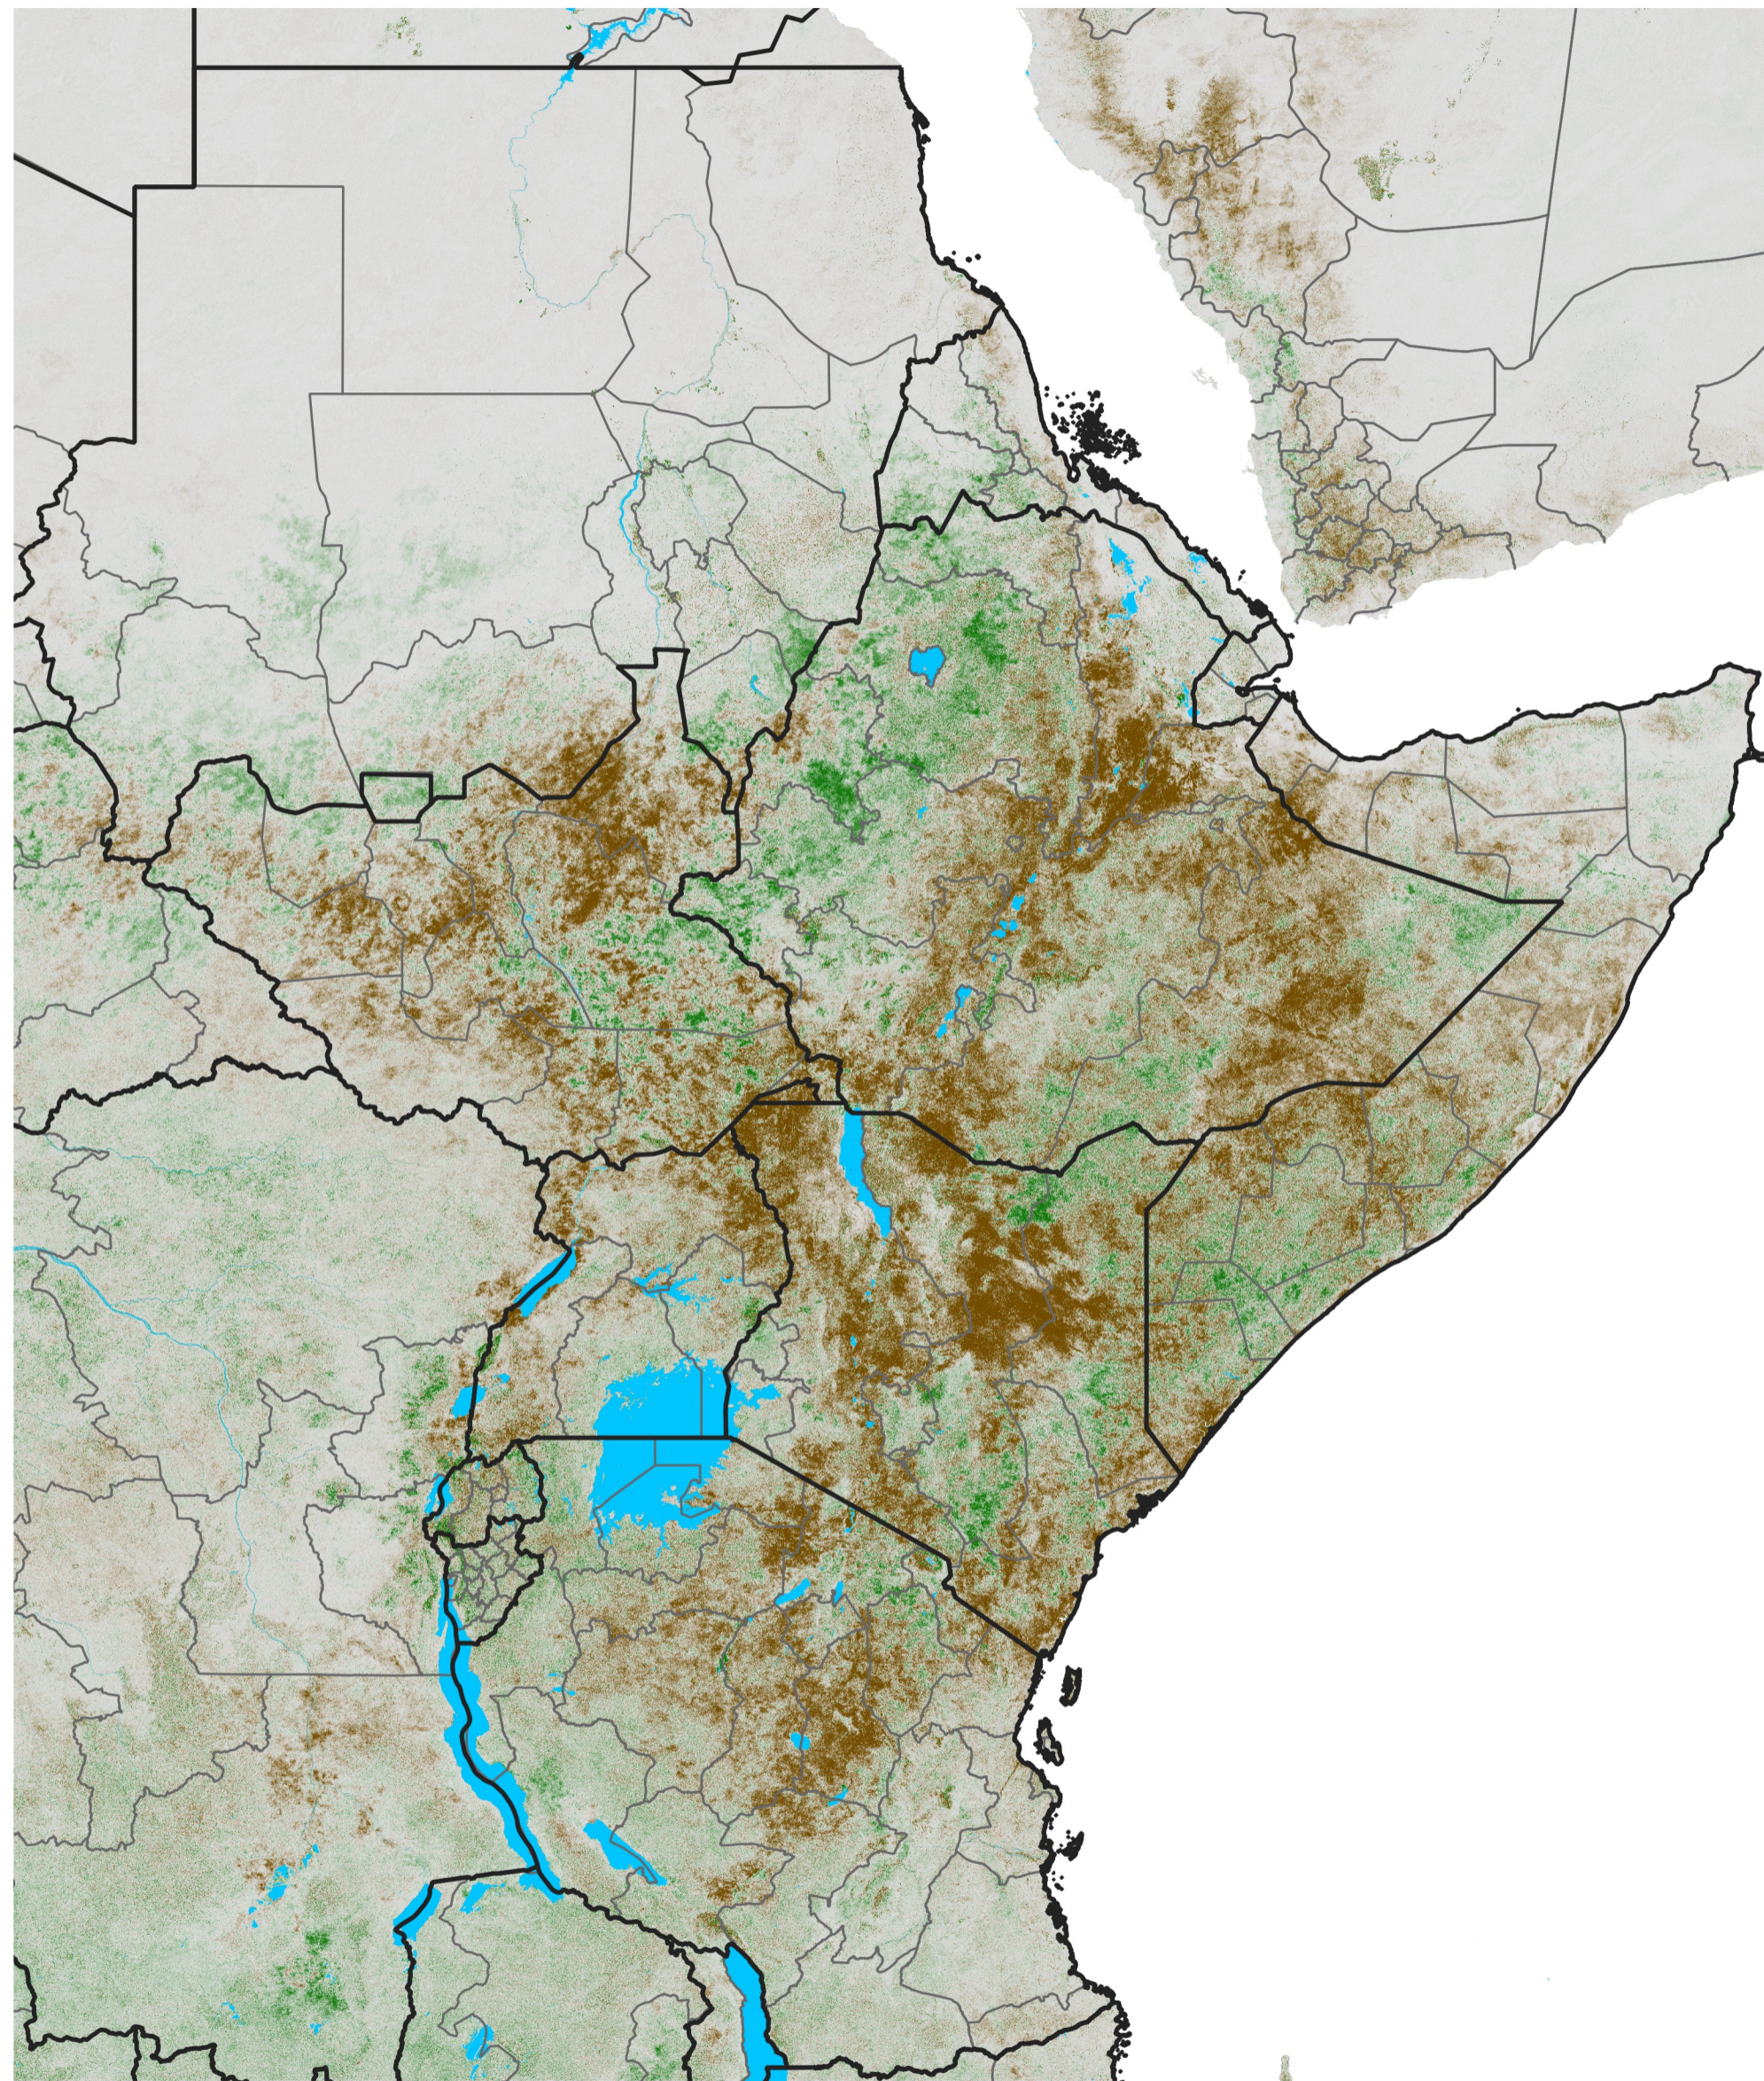

# East Africa NDVI Difference

2017 minus 2016

Period 28 / May 11 - 20, 2017

## NDVI Difference

< -0.3   -0.2   -0.1   -0.05   0.05   0.1   0.2   >0.3

Negative

No Difference

Positive