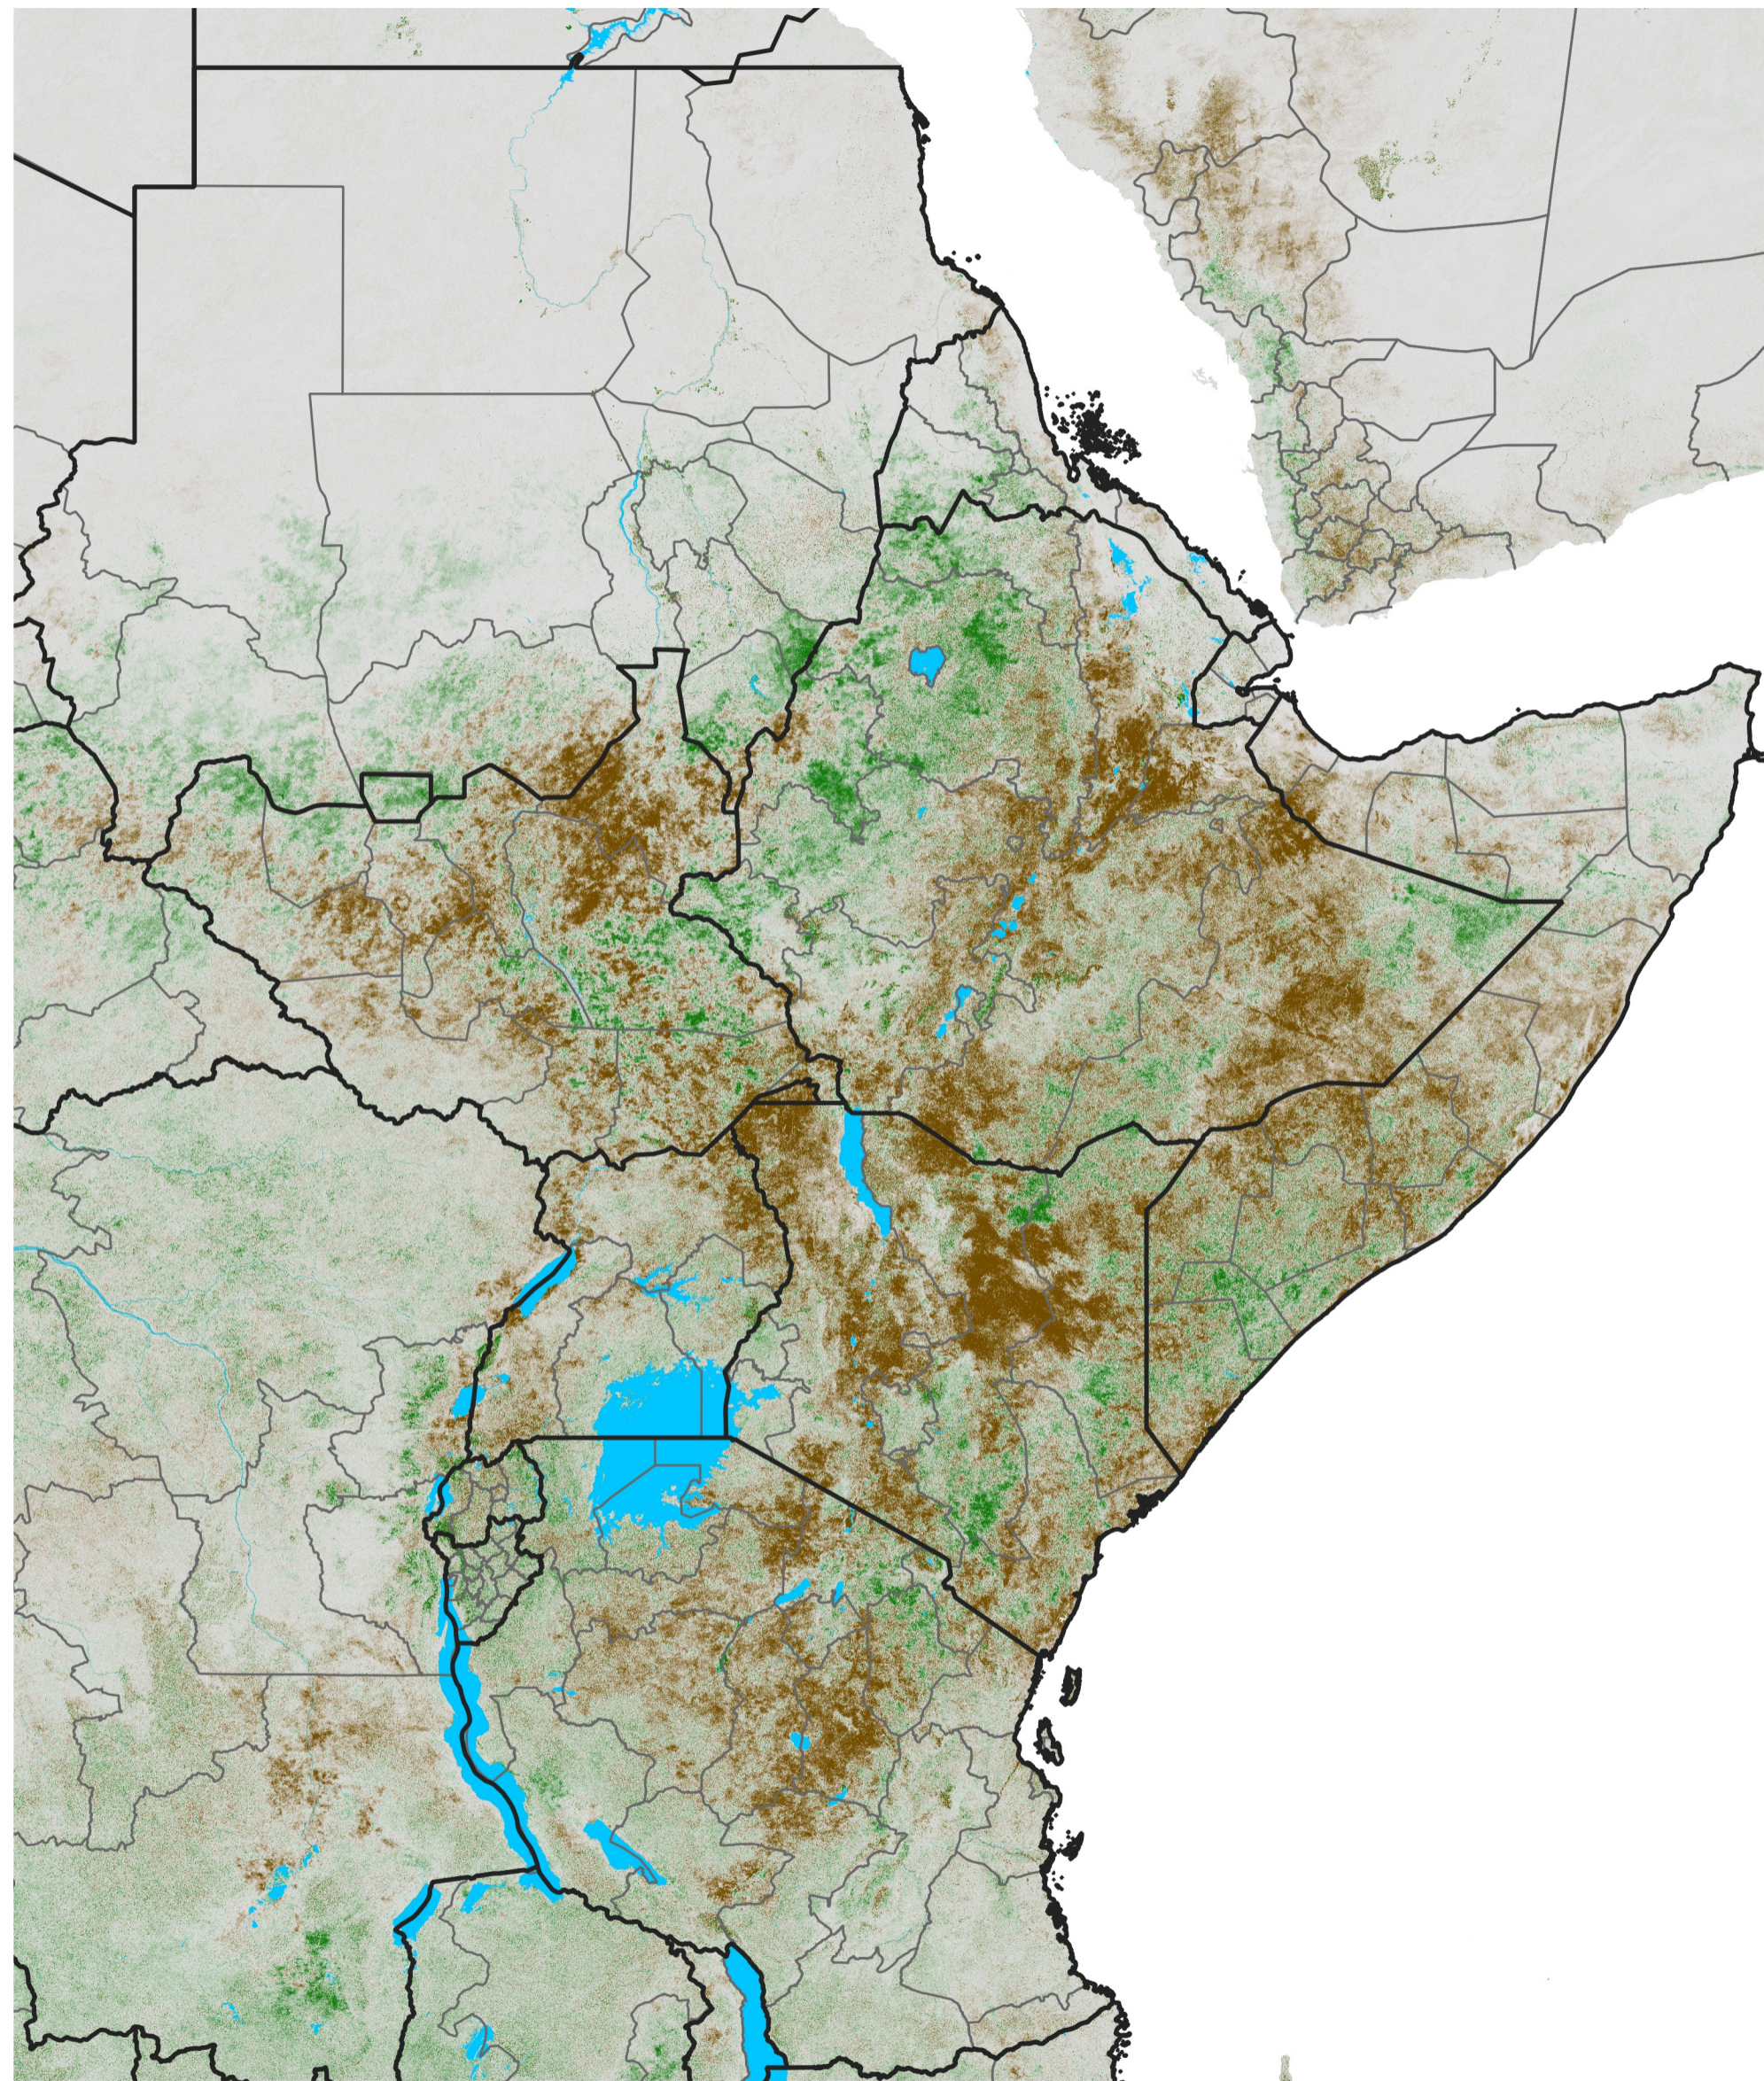

East Africa NDVI Difference

2017 minus 2016

Period 29 / May 16 - 25, 2017

NDVI Difference

< -0.3 -0.2 -0.1 -0.05 0.05 0.1 0.2 >0.3

Negative

No Difference

Positive