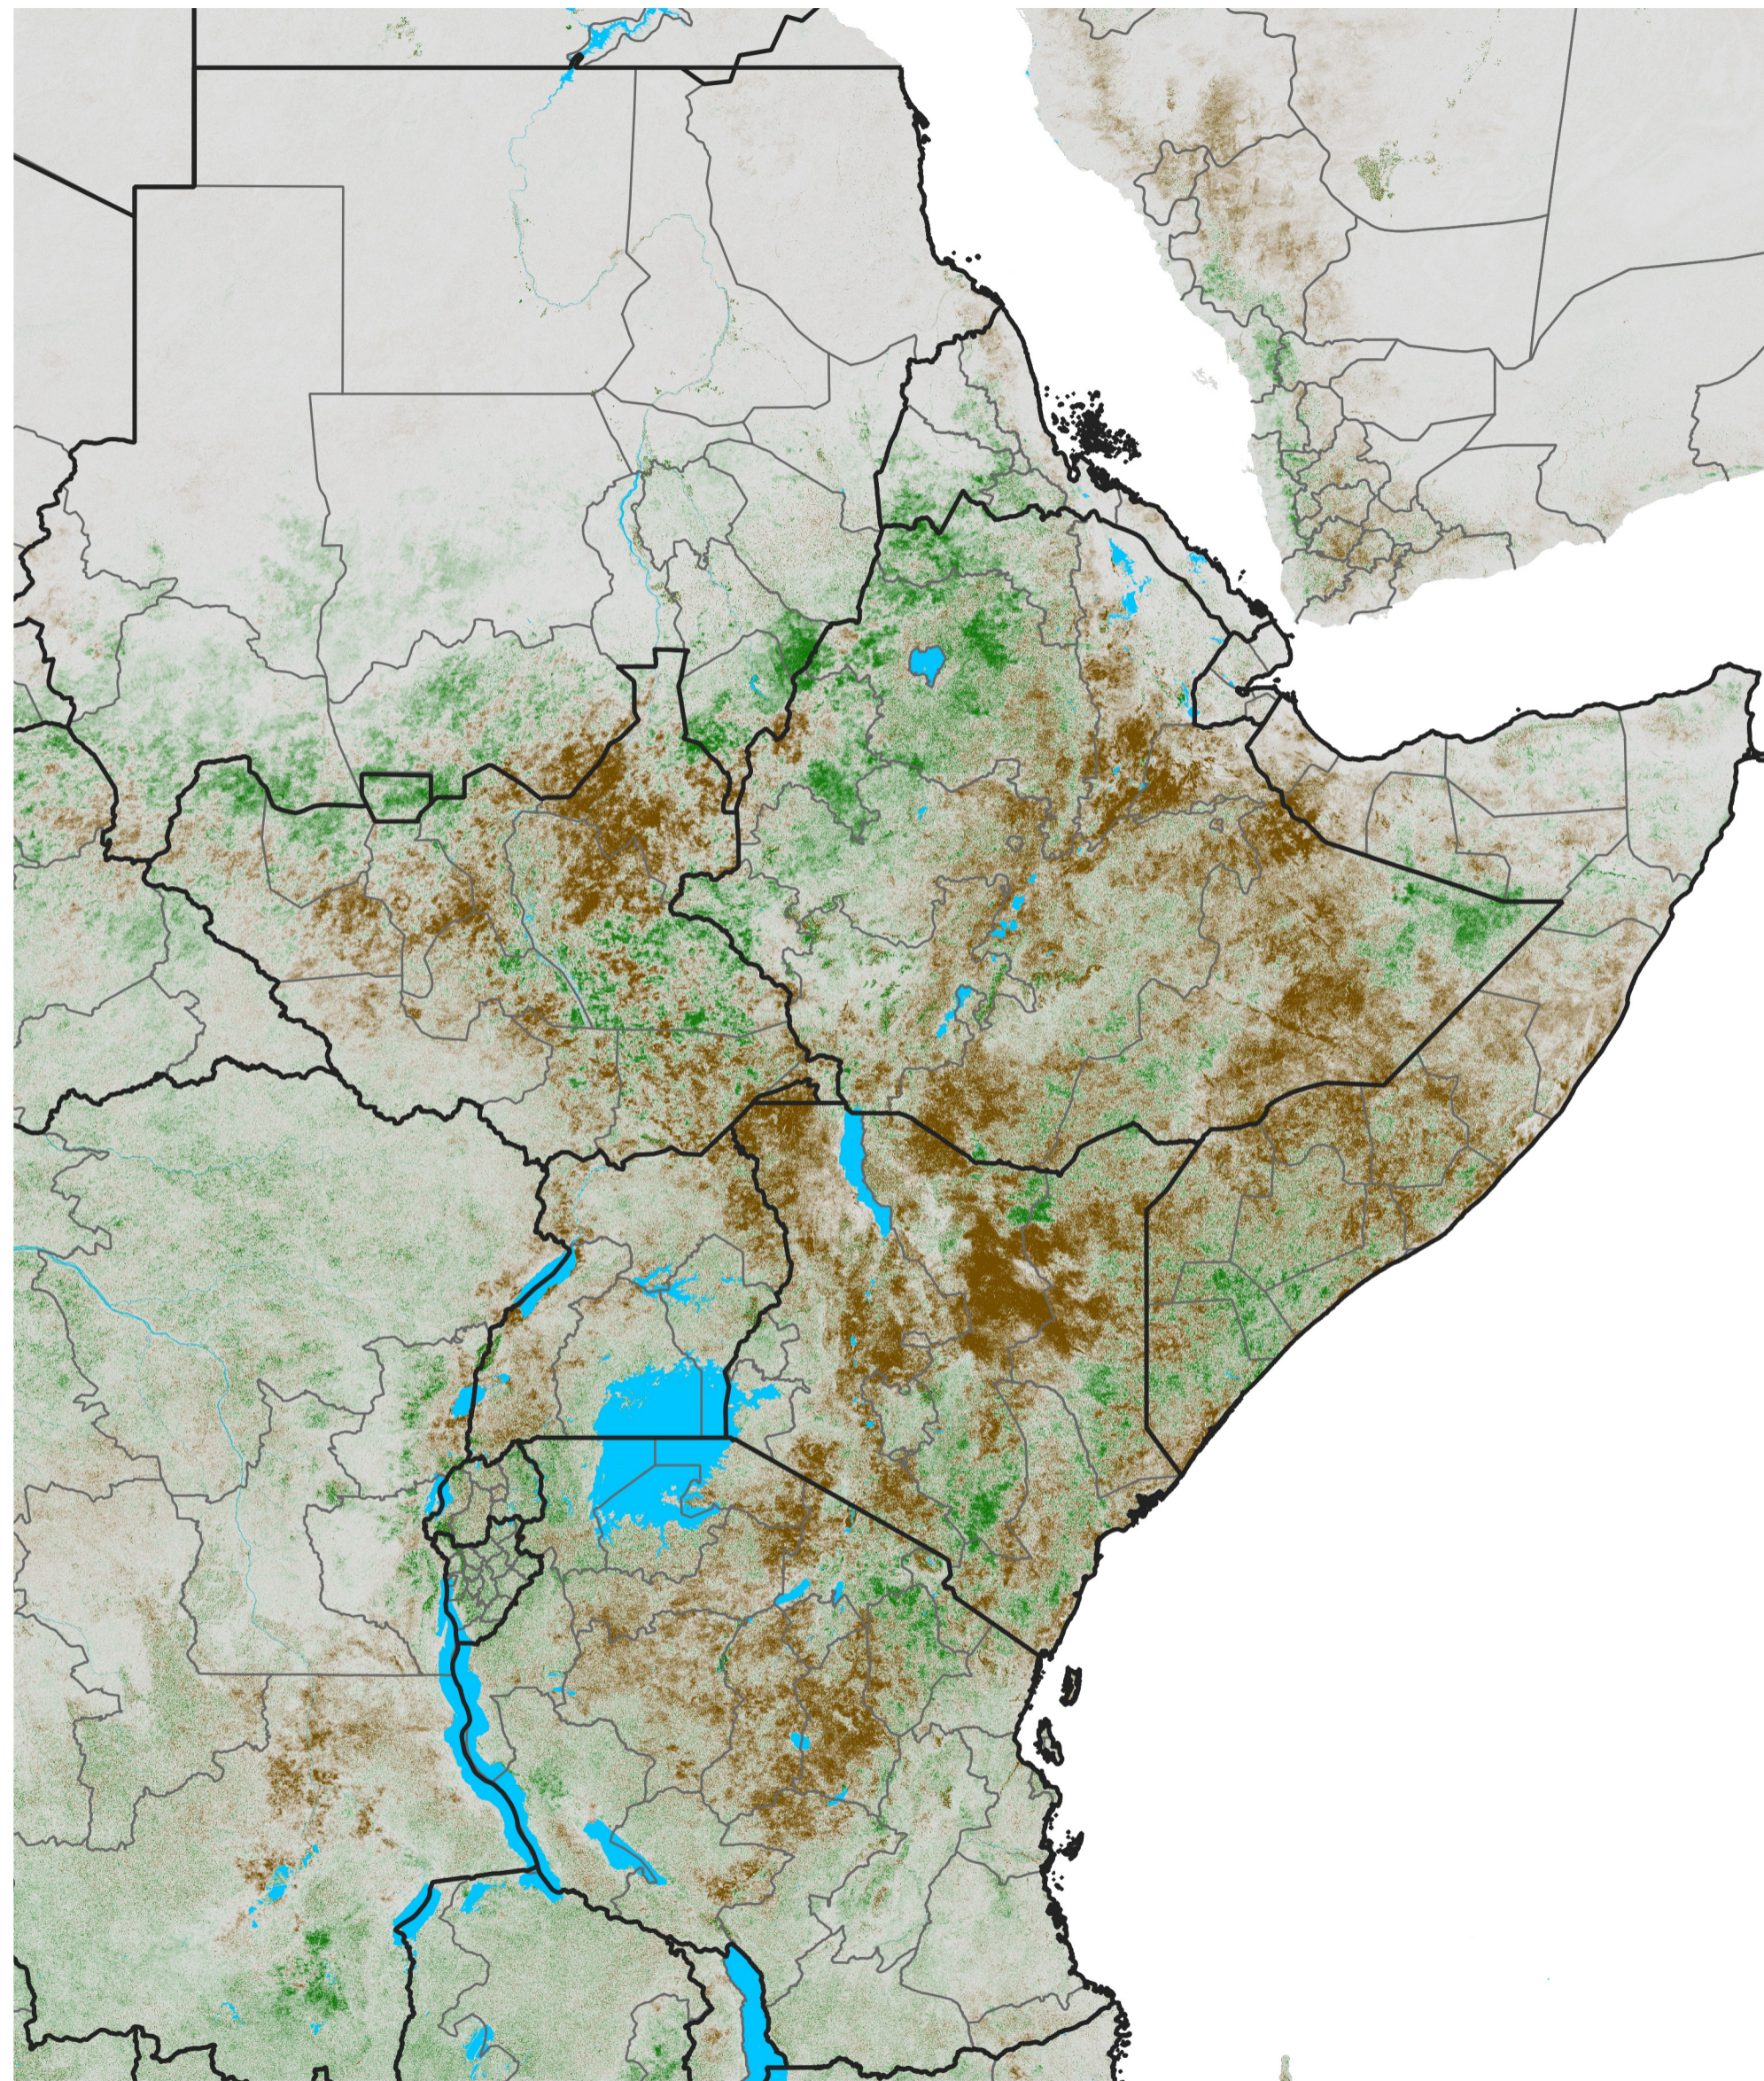

East Africa NDVI Difference

2017 minus 2016

Period 30 / May 21 - 31, 2017

NDVI Difference

< -0.3 -0.2 -0.1 -0.05 0.05 0.1 0.2 >0.3

Negative

No Difference

Positive