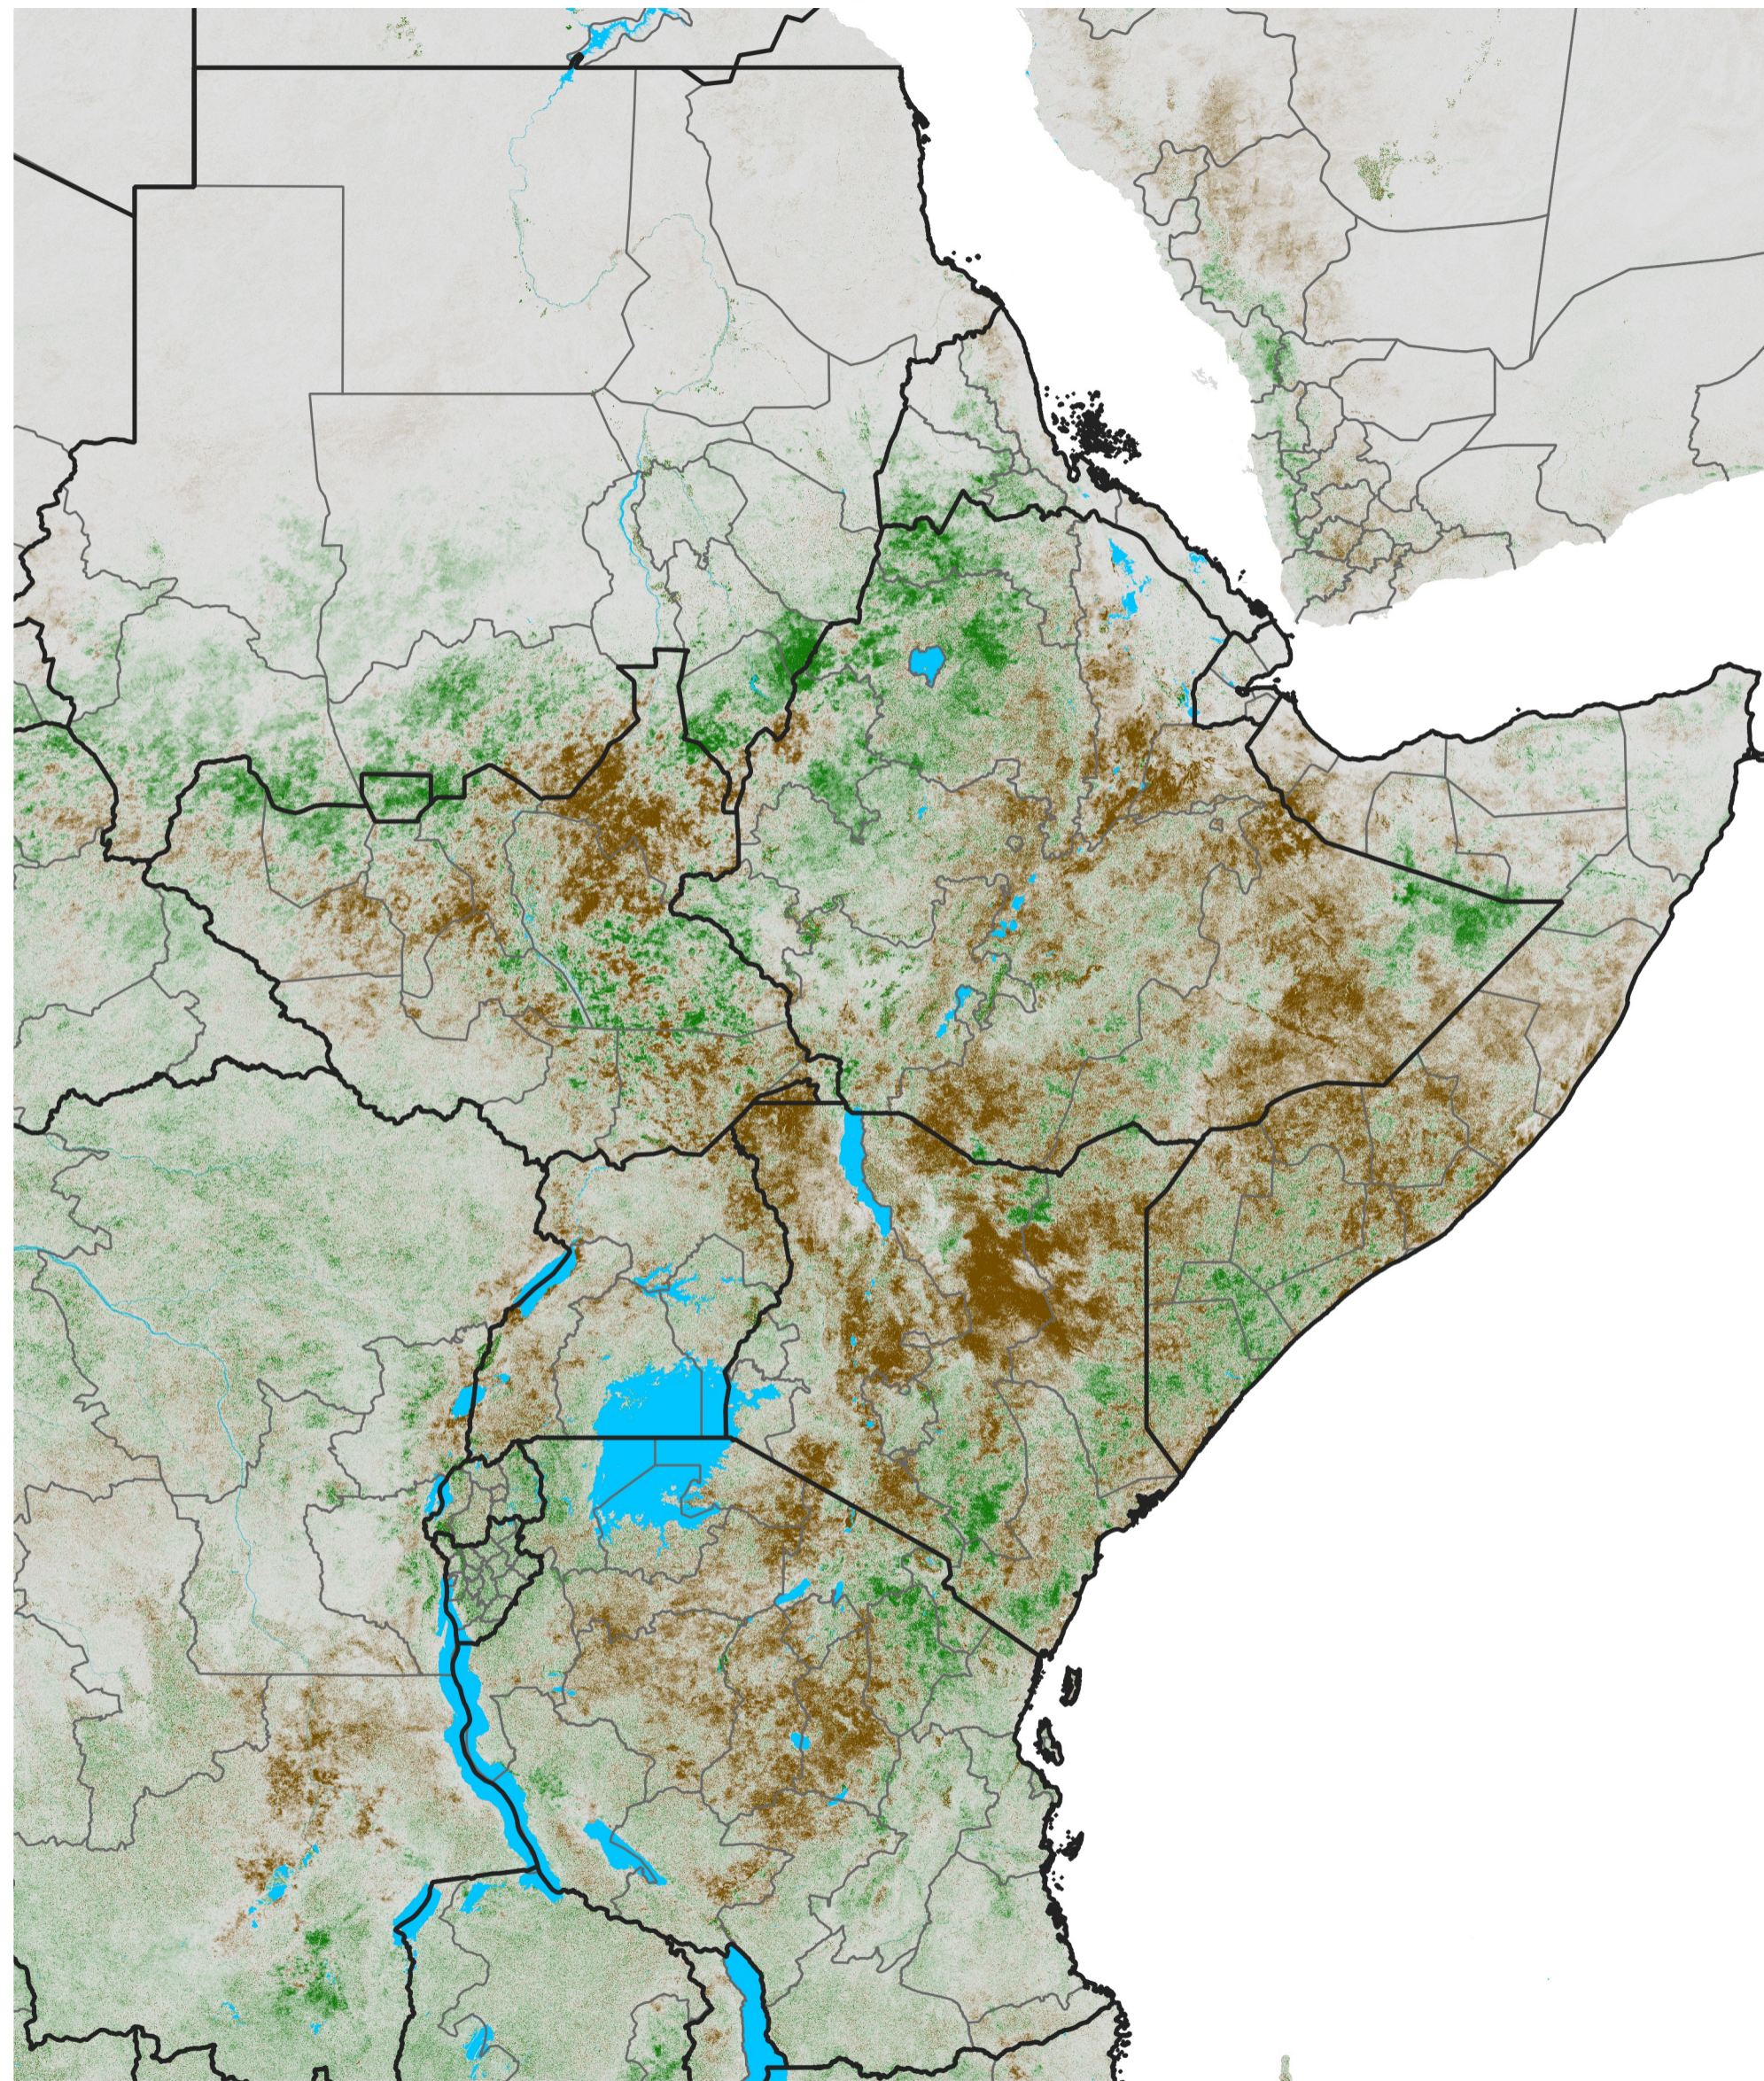

East Africa NDVI Difference

2017 minus 2016

Period 31 / May 26 - Jun 05, 2017

NDVI Difference

< -0.3 -0.2 -0.1 -0.05 0.05 0.1 0.2 >0.3

Negative

No Difference

Positive