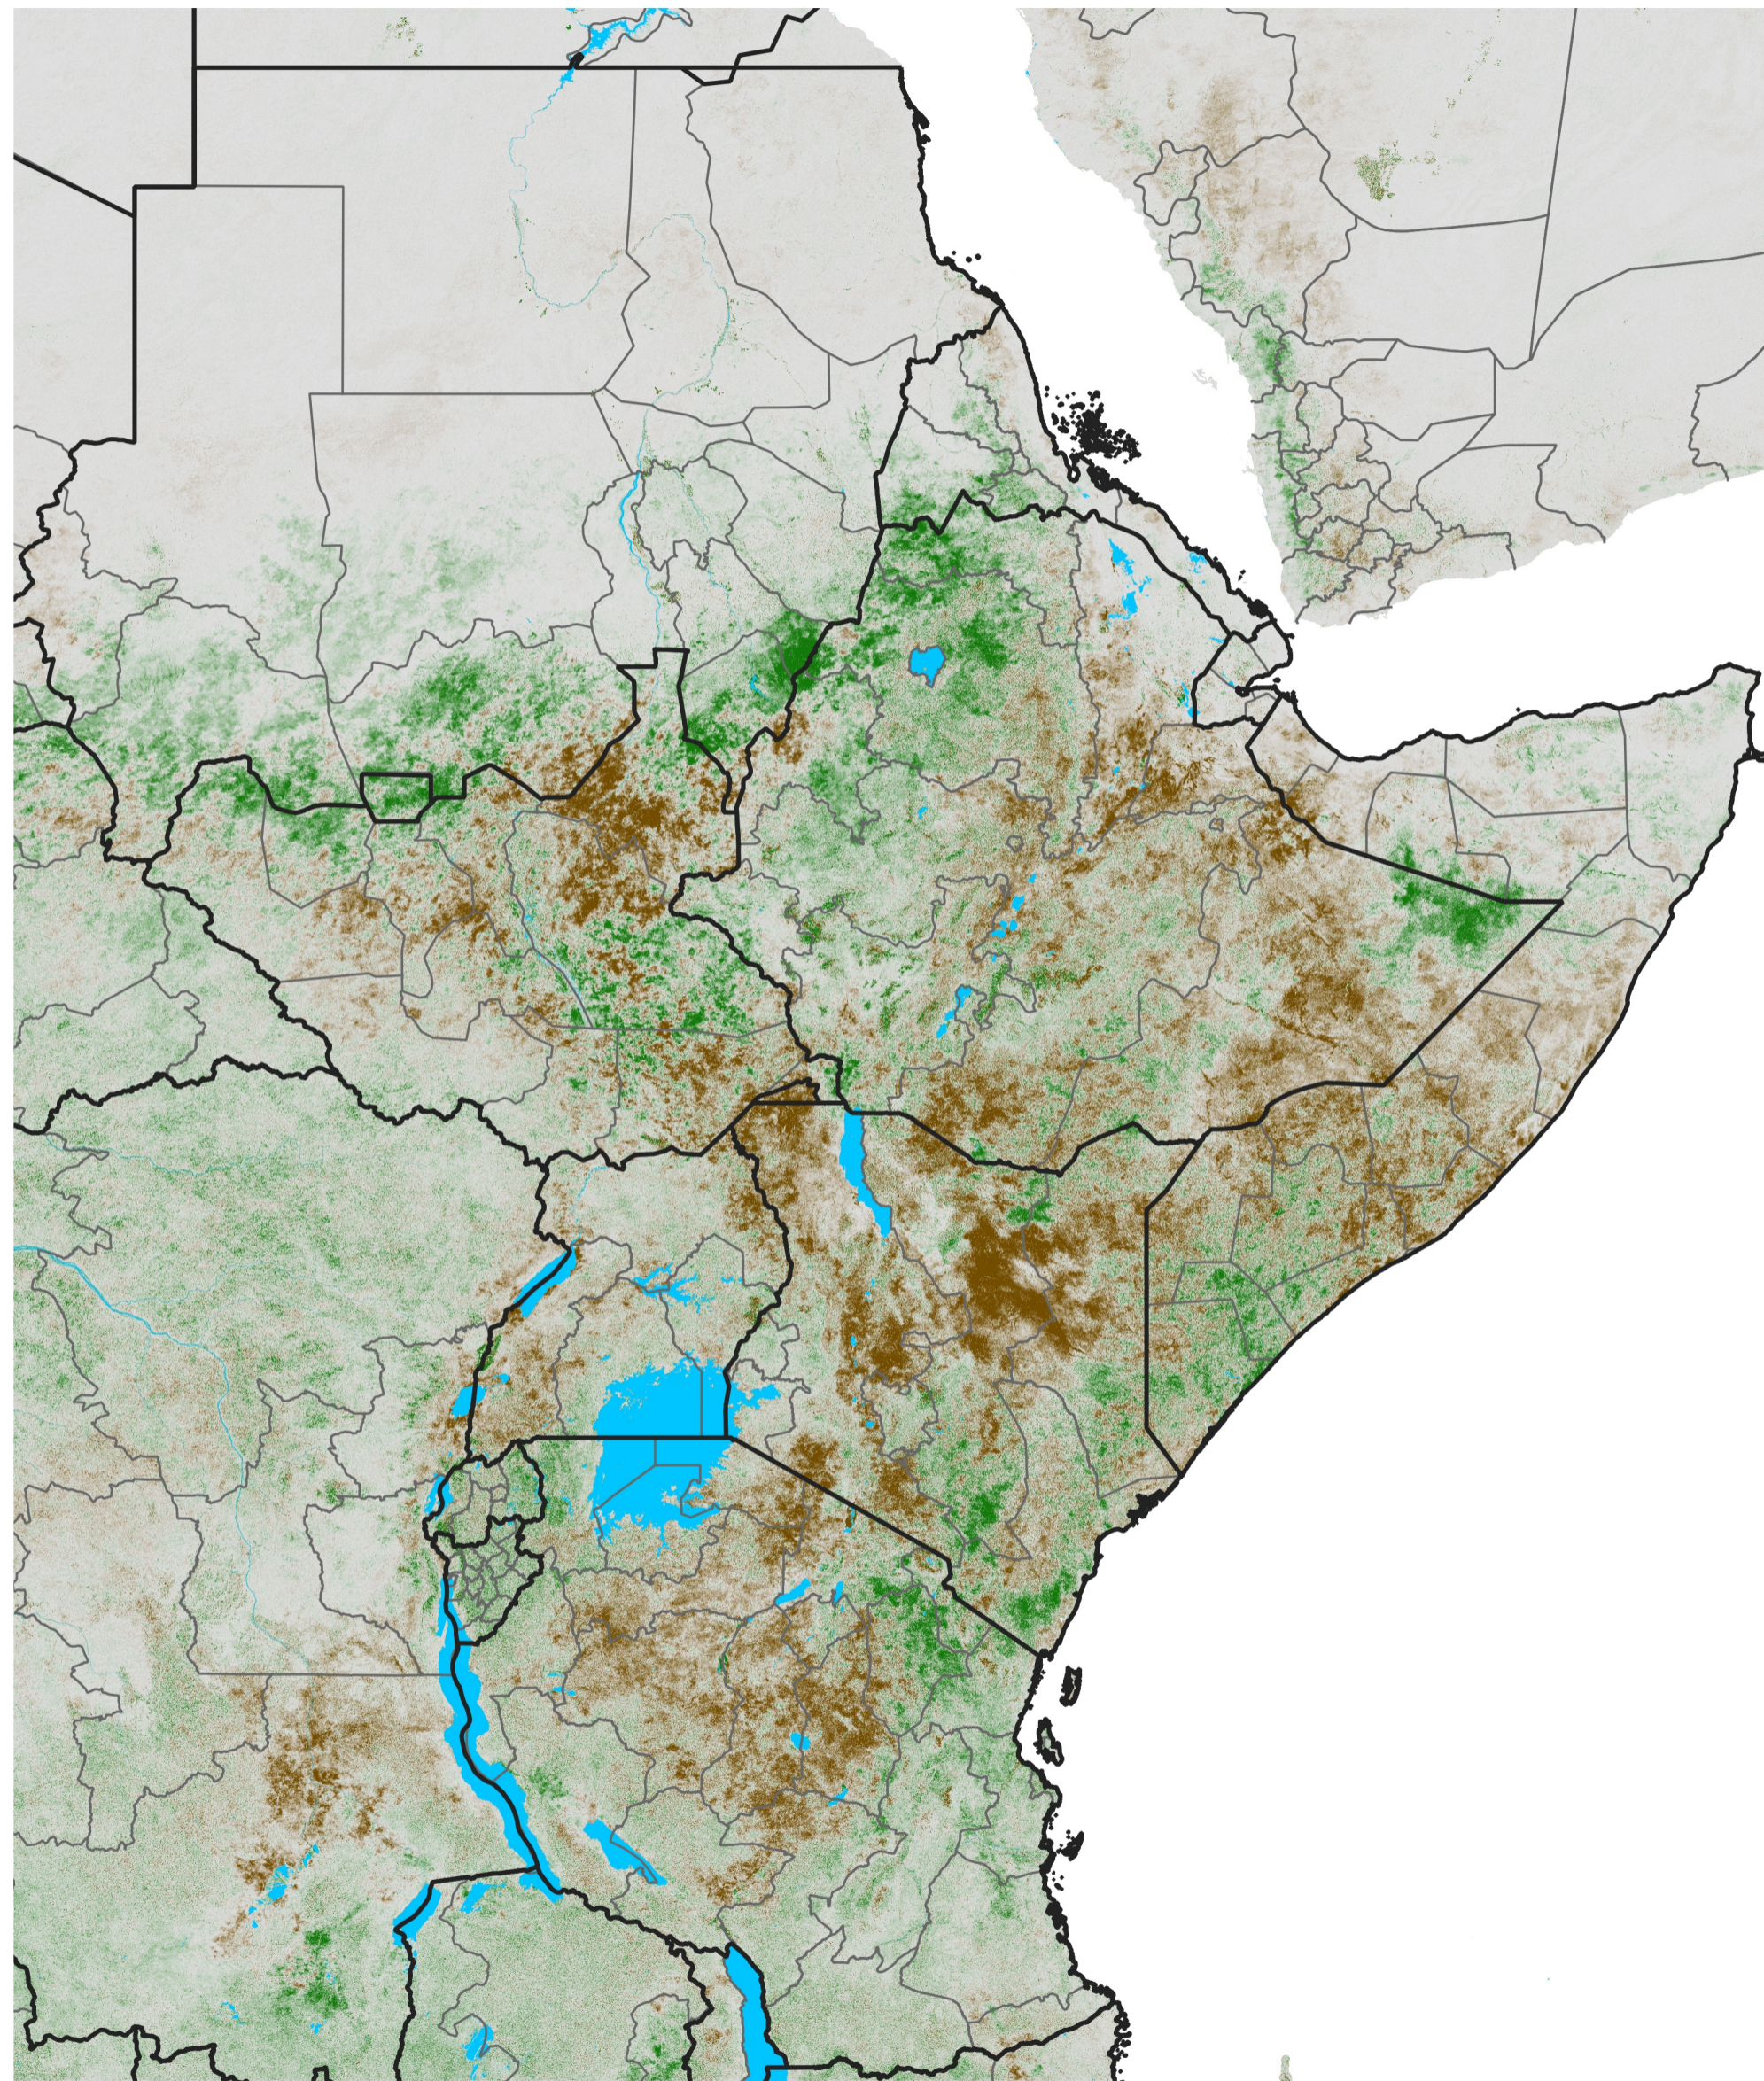

# East Africa NDVI Difference

2017 minus 2016

Period 32 / Jun 01 - 10, 2017

## NDVI Difference

< -0.3   -0.2   -0.1   -0.05   0.05   0.1   0.2   >0.3

Negative

No Difference

Positive