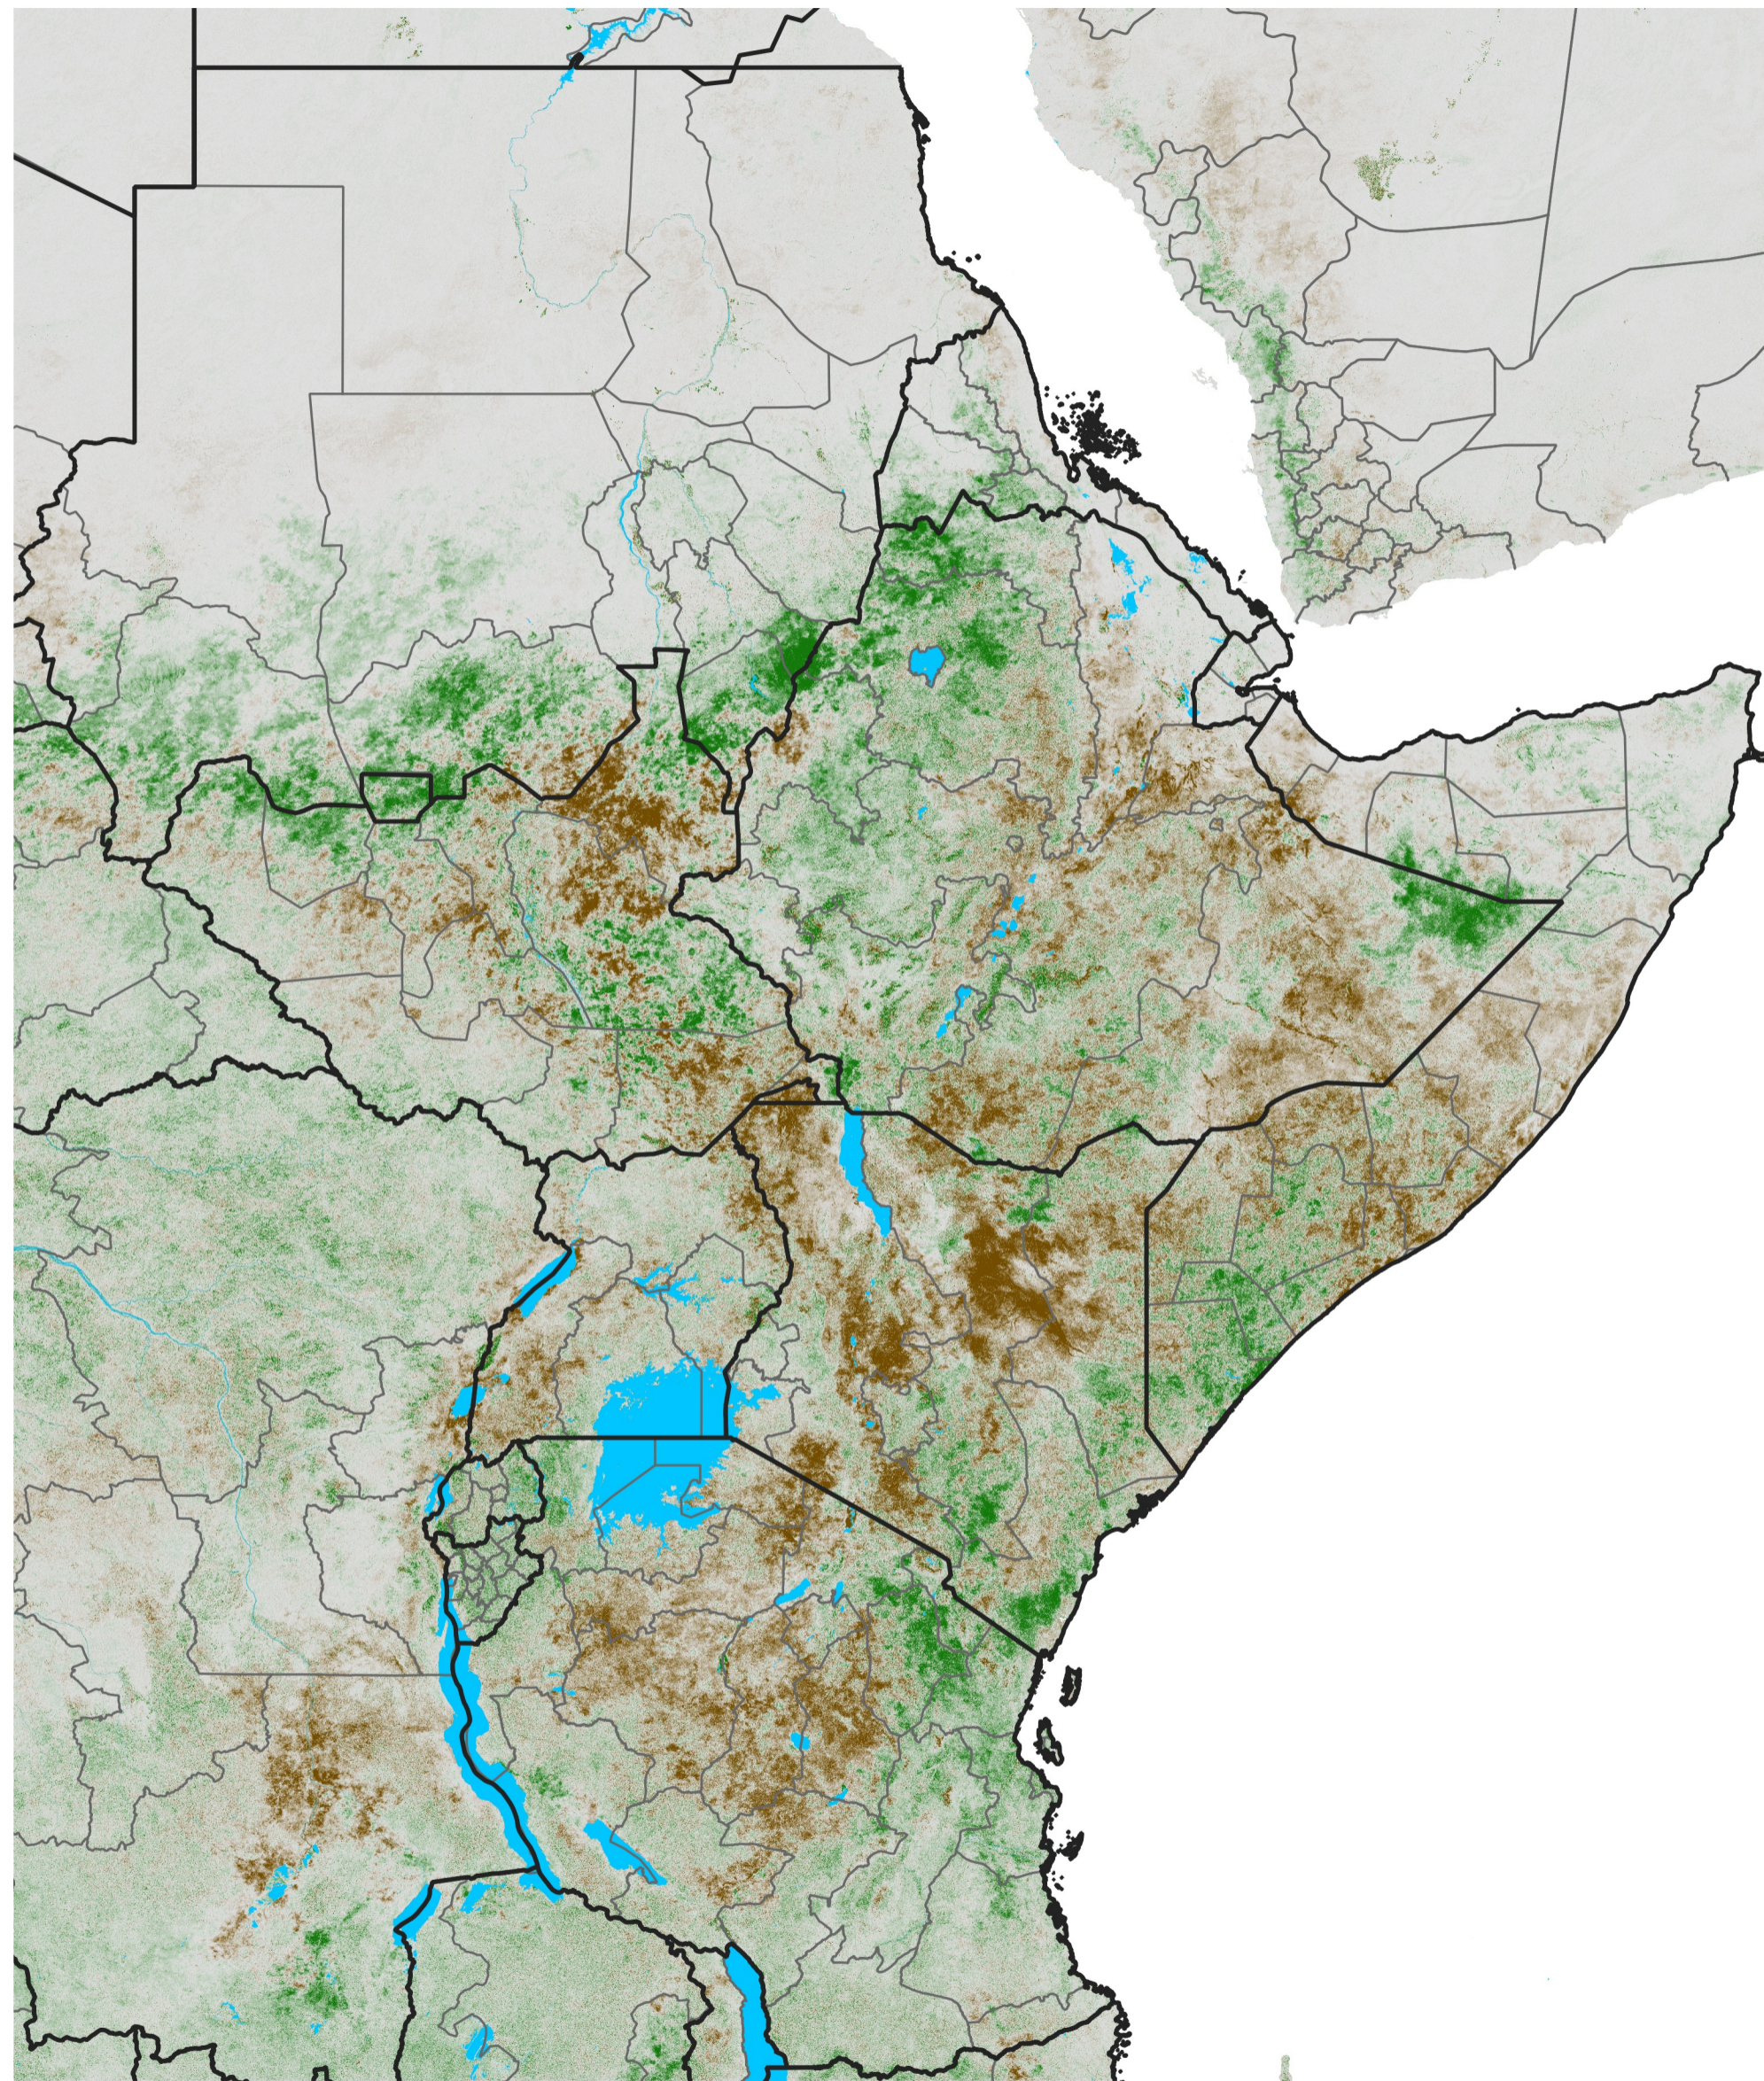

East Africa NDVI Difference

2017 minus 2016

Period 33 / Jun 06 - 15, 2017

NDVI Difference

< -0.3 -0.2 -0.1 -0.05 0.05 0.1 0.2 >0.3

Negative

No Difference

Positive