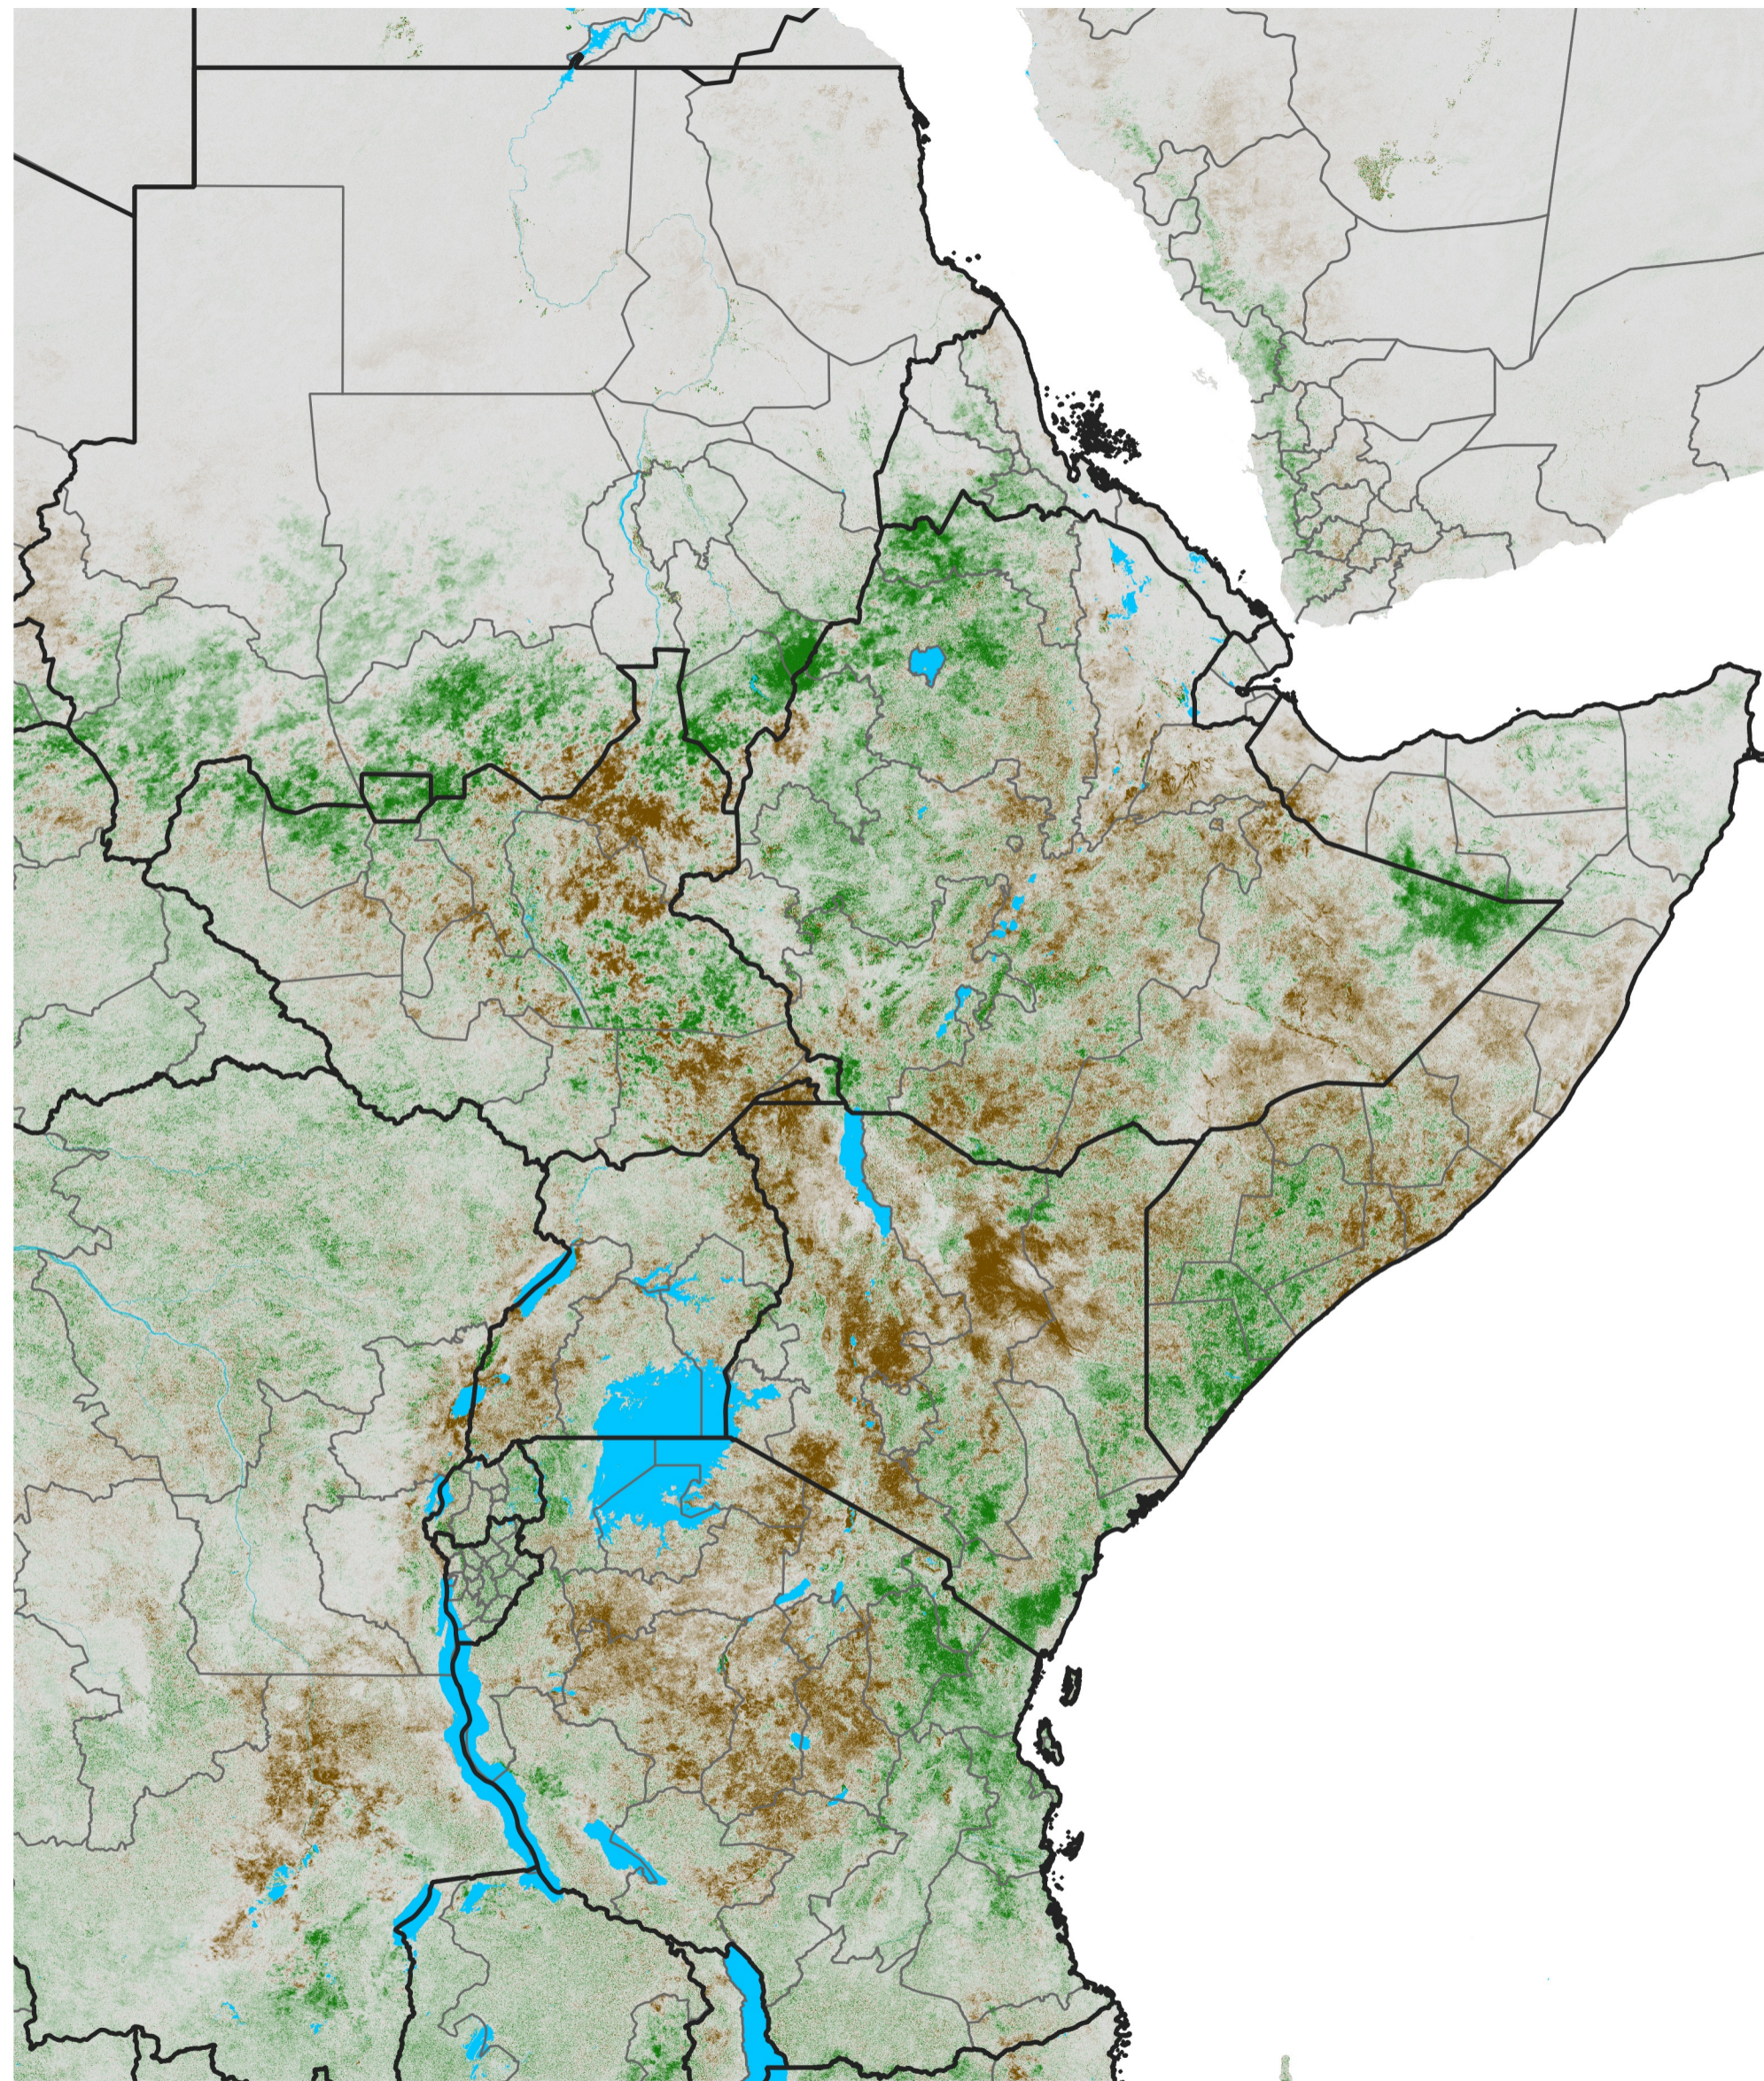

East Africa NDVI Difference

2017 minus 2016

Period 34 / Jun 11 - 20, 2017

NDVI Difference

< -0.3 -0.2 -0.1 -0.05 0.05 0.1 0.2 >0.3

Negative

No Difference

Positive