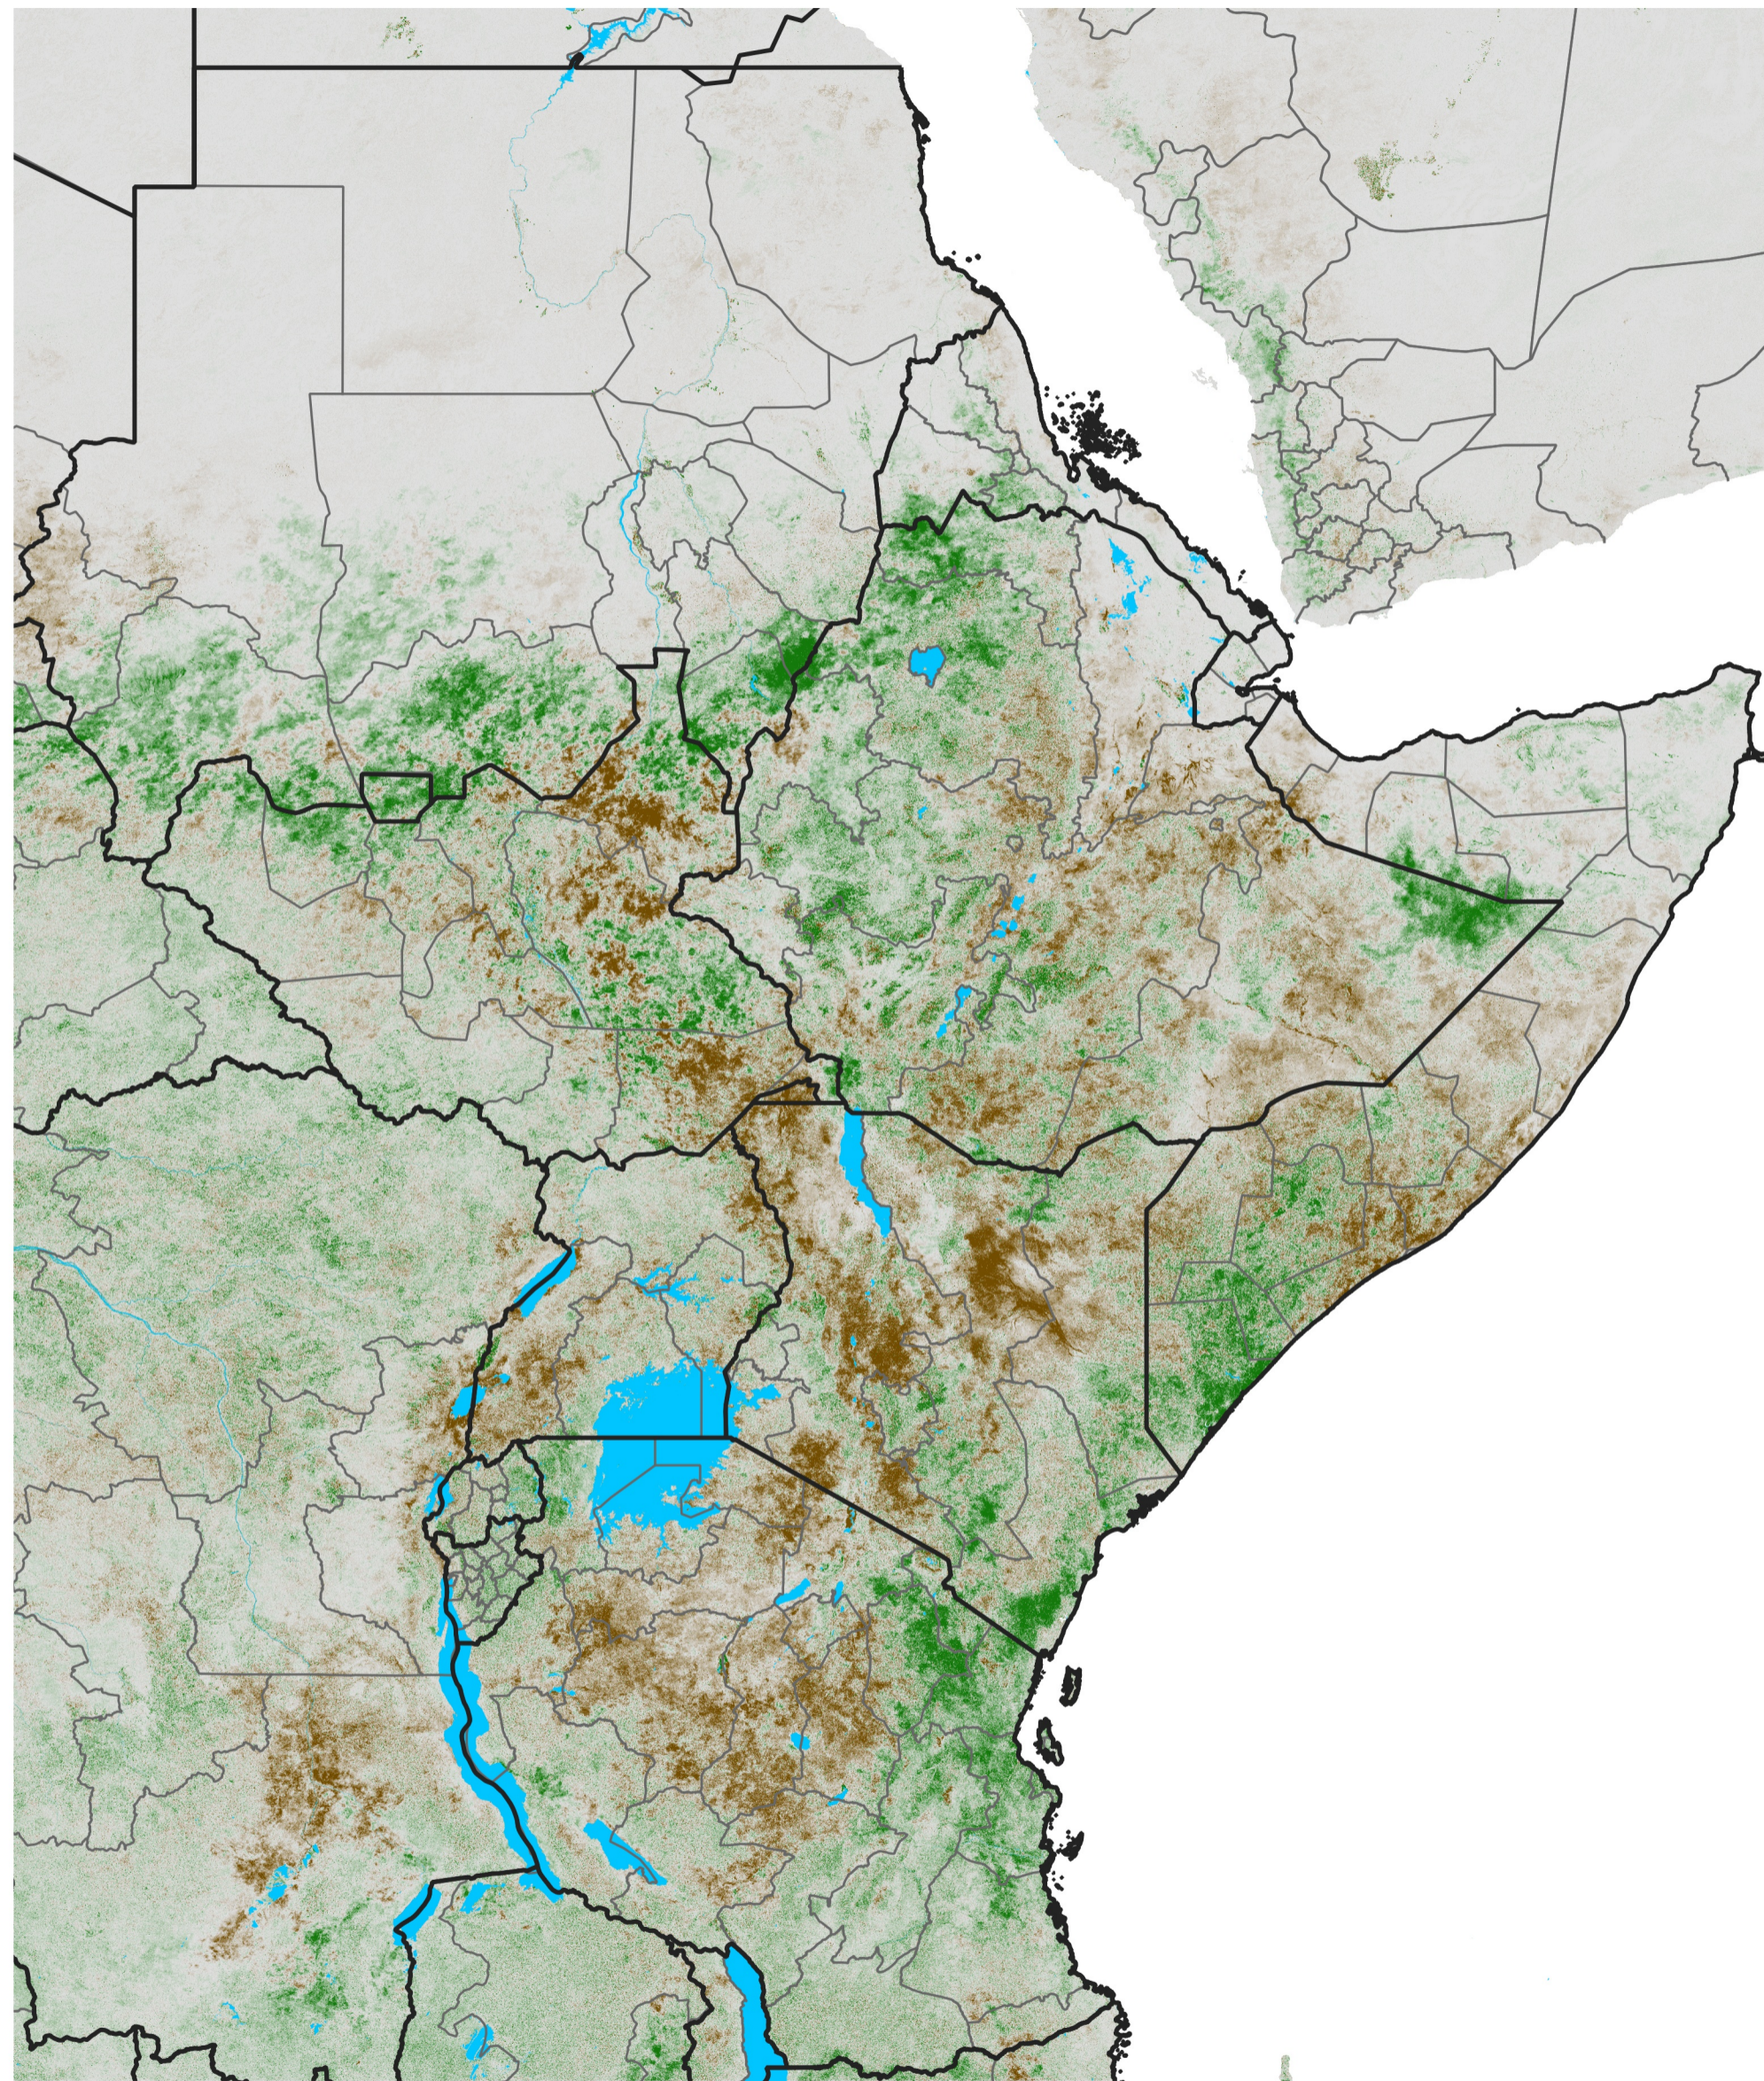

# East Africa NDVI Difference

2017 minus 2016

Period 35 / Jun 16 - 25, 2017

## NDVI Difference

< -0.3   -0.2   -0.1   -0.05   0.05   0.1   0.2   >0.3

Negative

No Difference

Positive