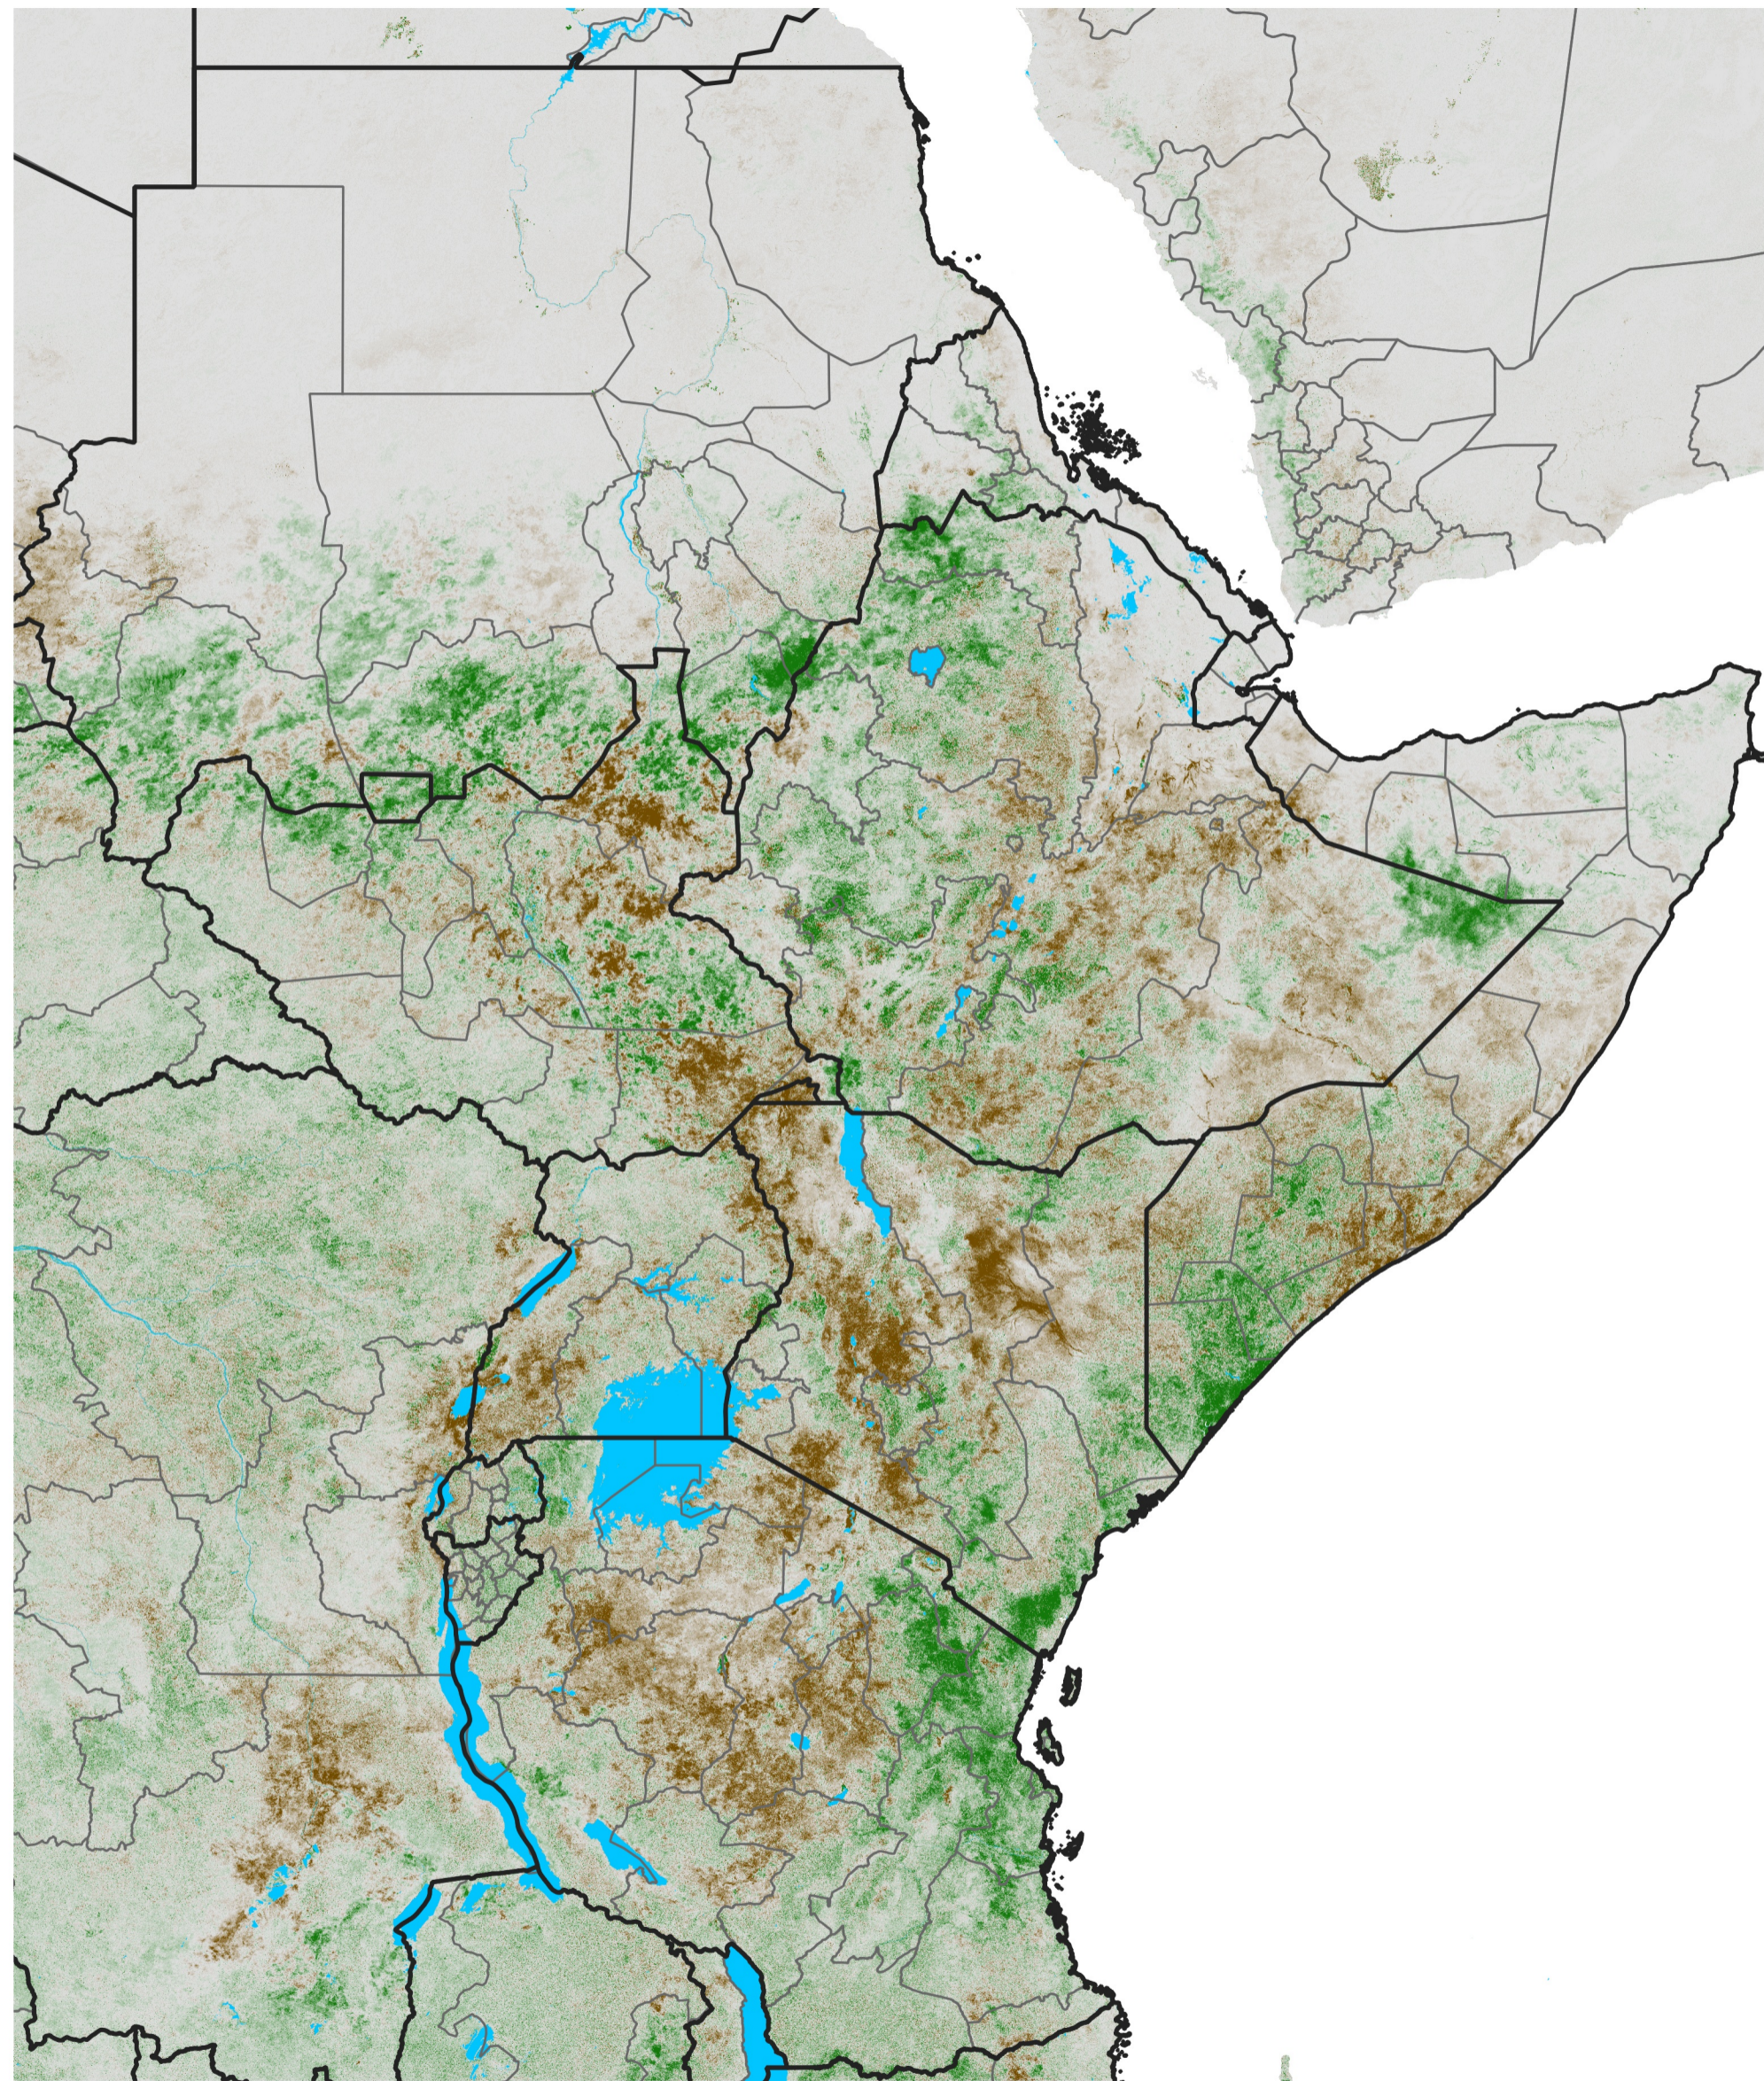

East Africa NDVI Difference

2017 minus 2016

Period 36 / Jun 21 - 30, 2017

NDVI Difference

< -0.3 -0.2 -0.1 -0.05 0.05 0.1 0.2 >0.3

Negative

No Difference

Positive