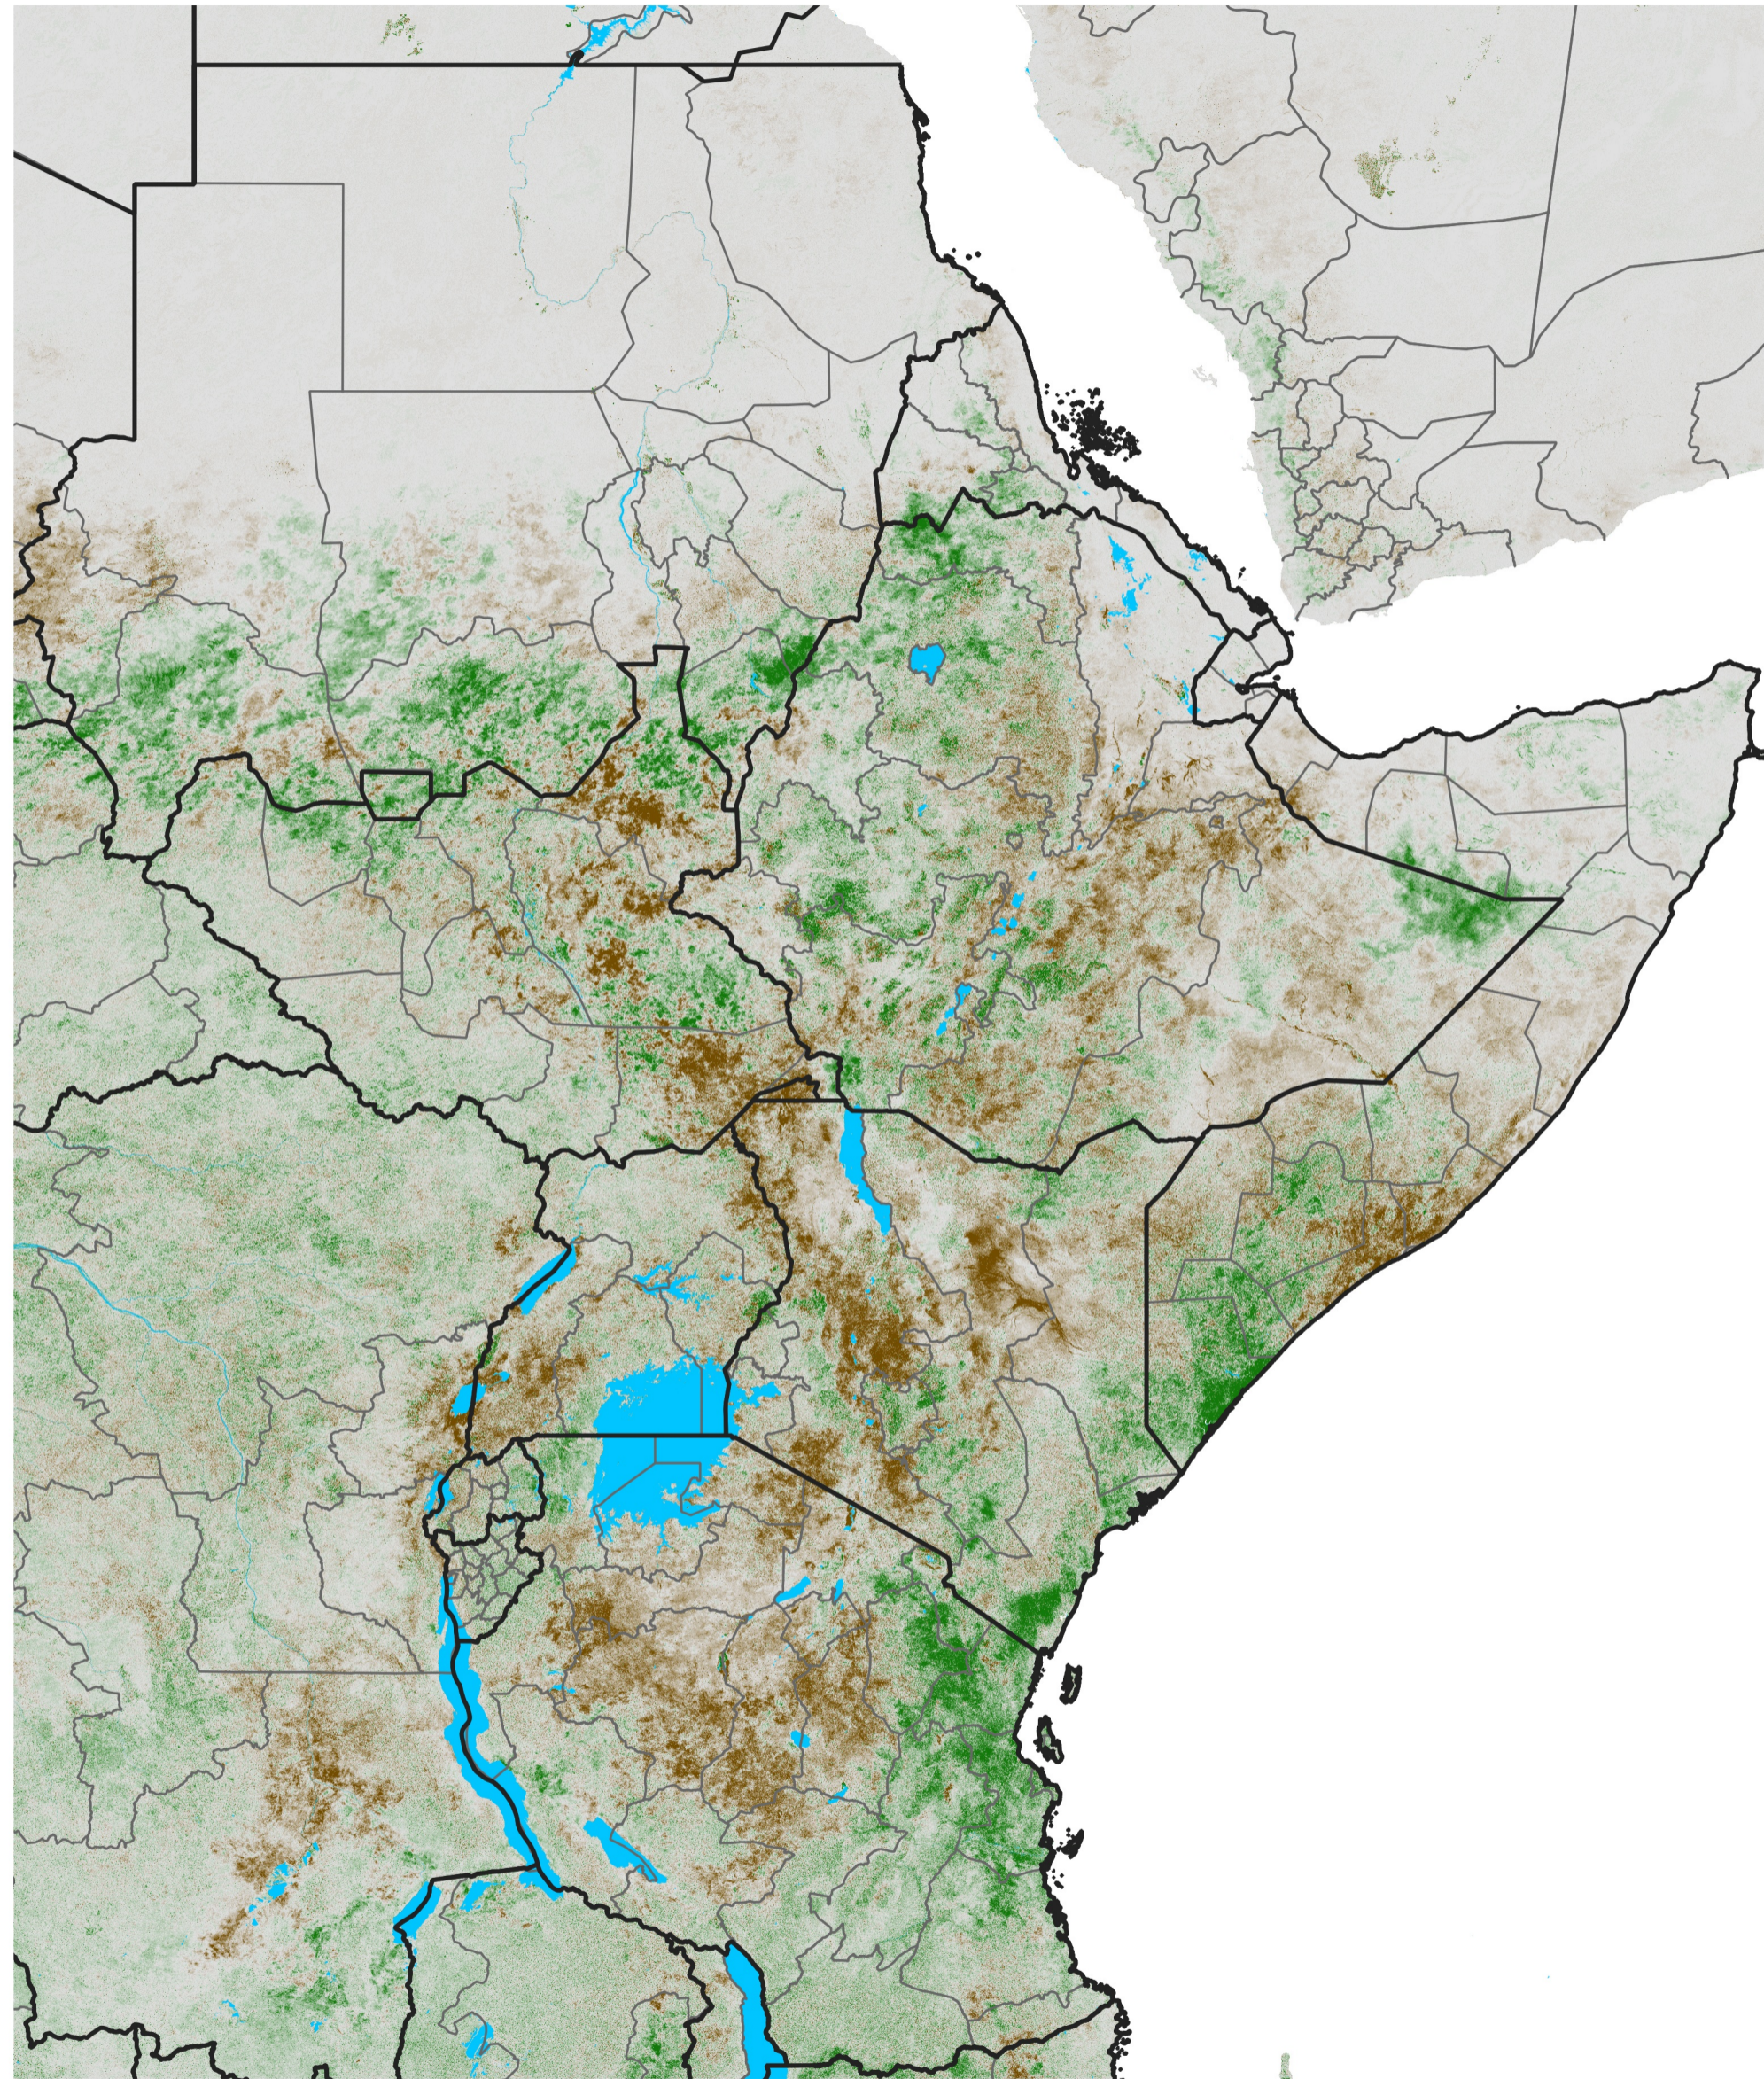

East Africa NDVI Difference

2017 minus 2016

Period 37 / Jun 26 - Jul 05, 2017

NDVI Difference

< -0.3 -0.2 -0.1 -0.05 0.05 0.1 0.2 >0.3

Negative

No Difference

Positive