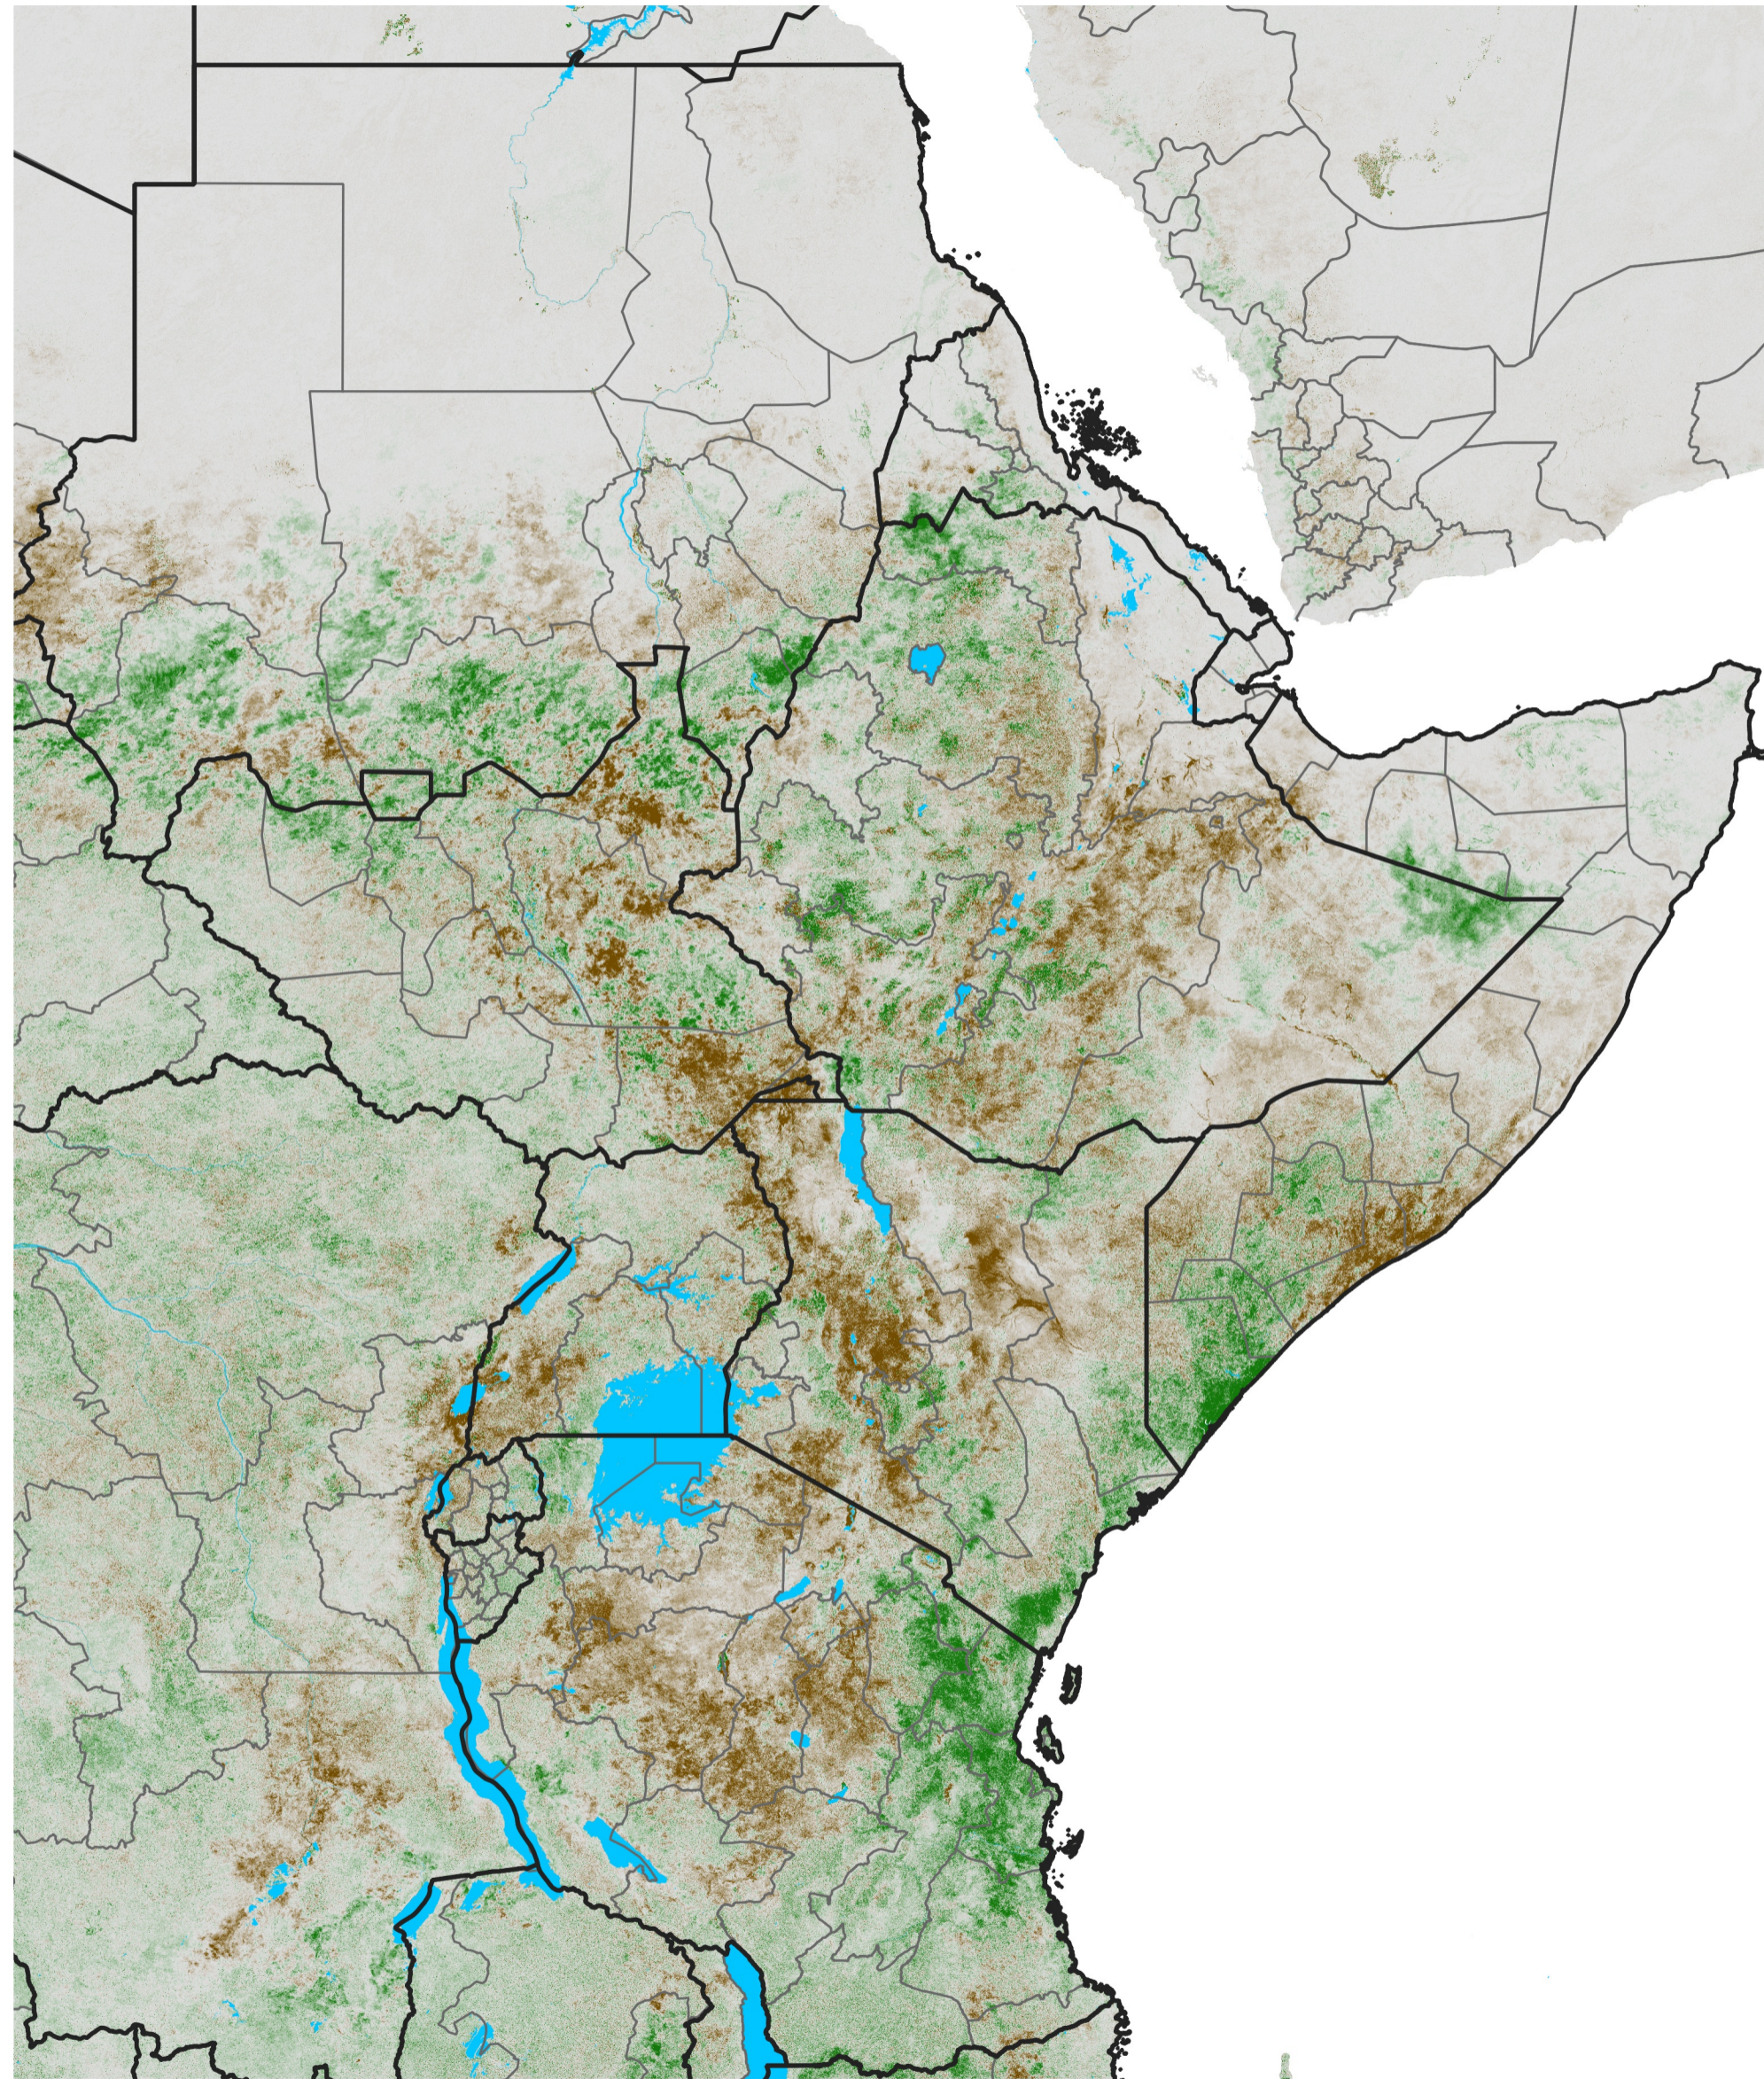

East Africa NDVI Difference

2017 minus 2016

Period 38 / Jul 01 - 10, 2017

NDVI Difference

< -0.3 -0.2 -0.1 -0.05 0.05 0.1 0.2 >0.3

Negative

No Difference

Positive