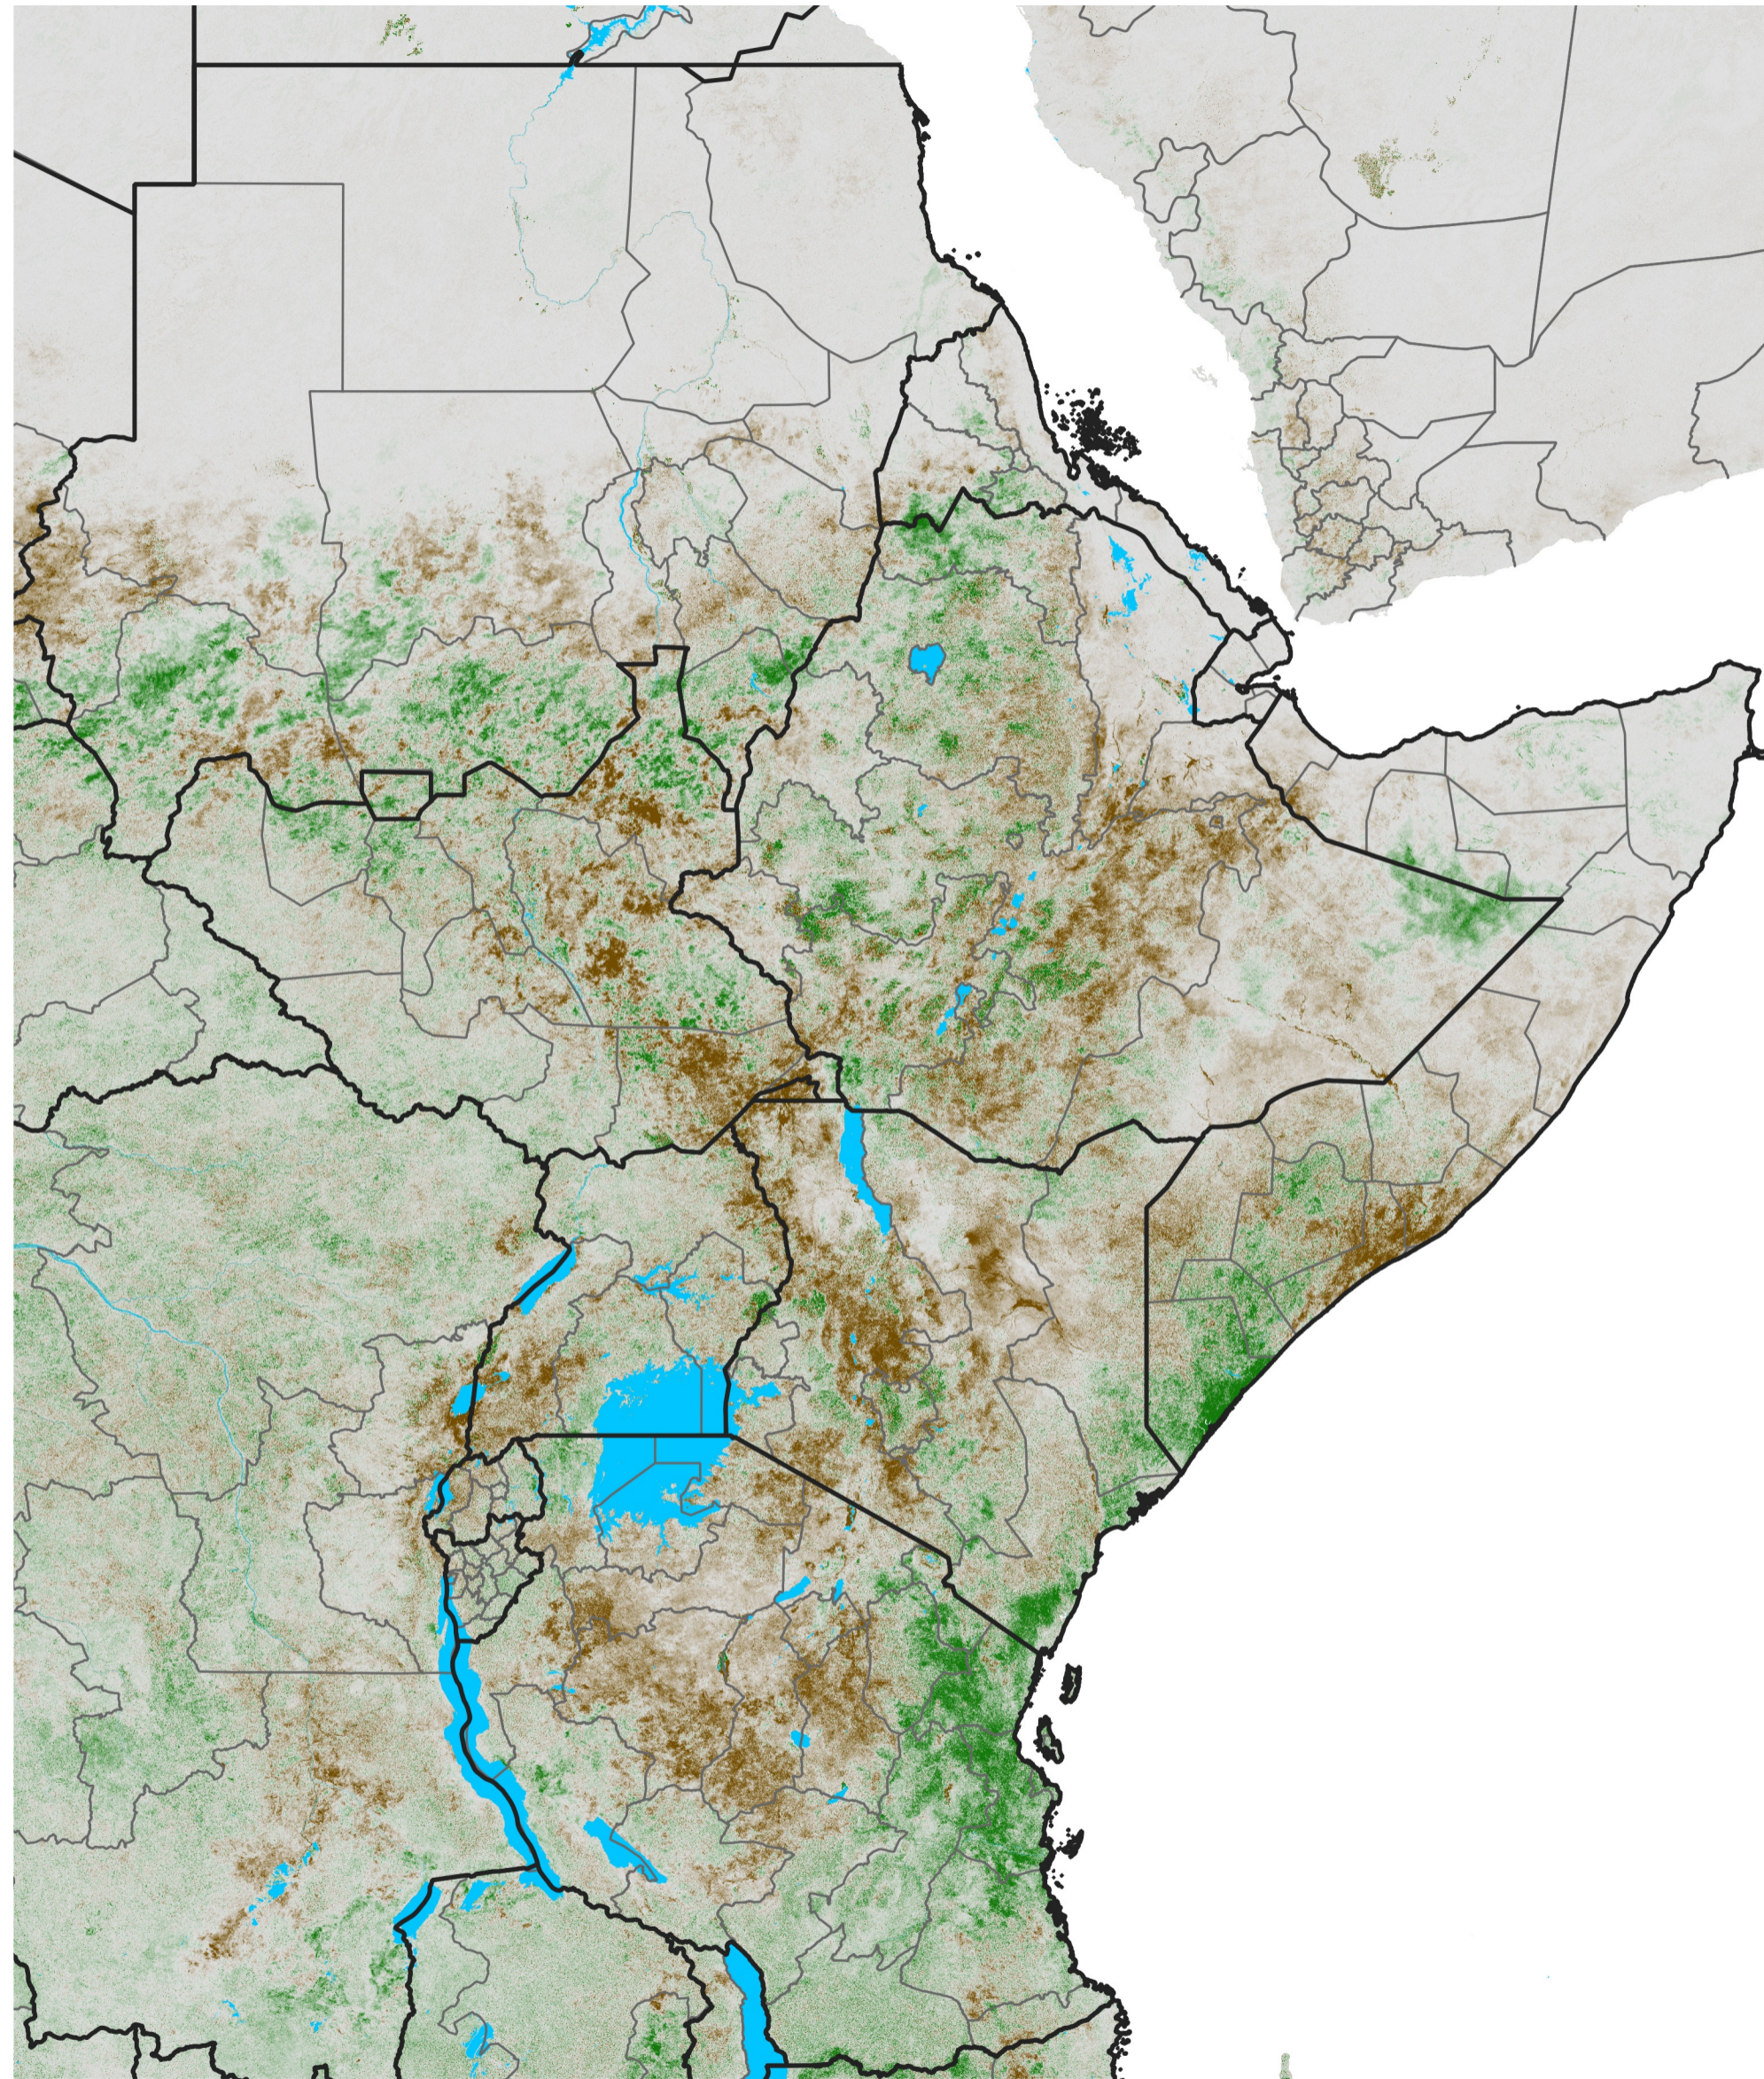

East Africa NDVI Difference

2017 minus 2016

Period 39 / Jul 06 - 15, 2017

NDVI Difference

< -0.3 -0.2 -0.1 -0.05 0.05 0.1 0.2 >0.3

Negative

No Difference

Positive