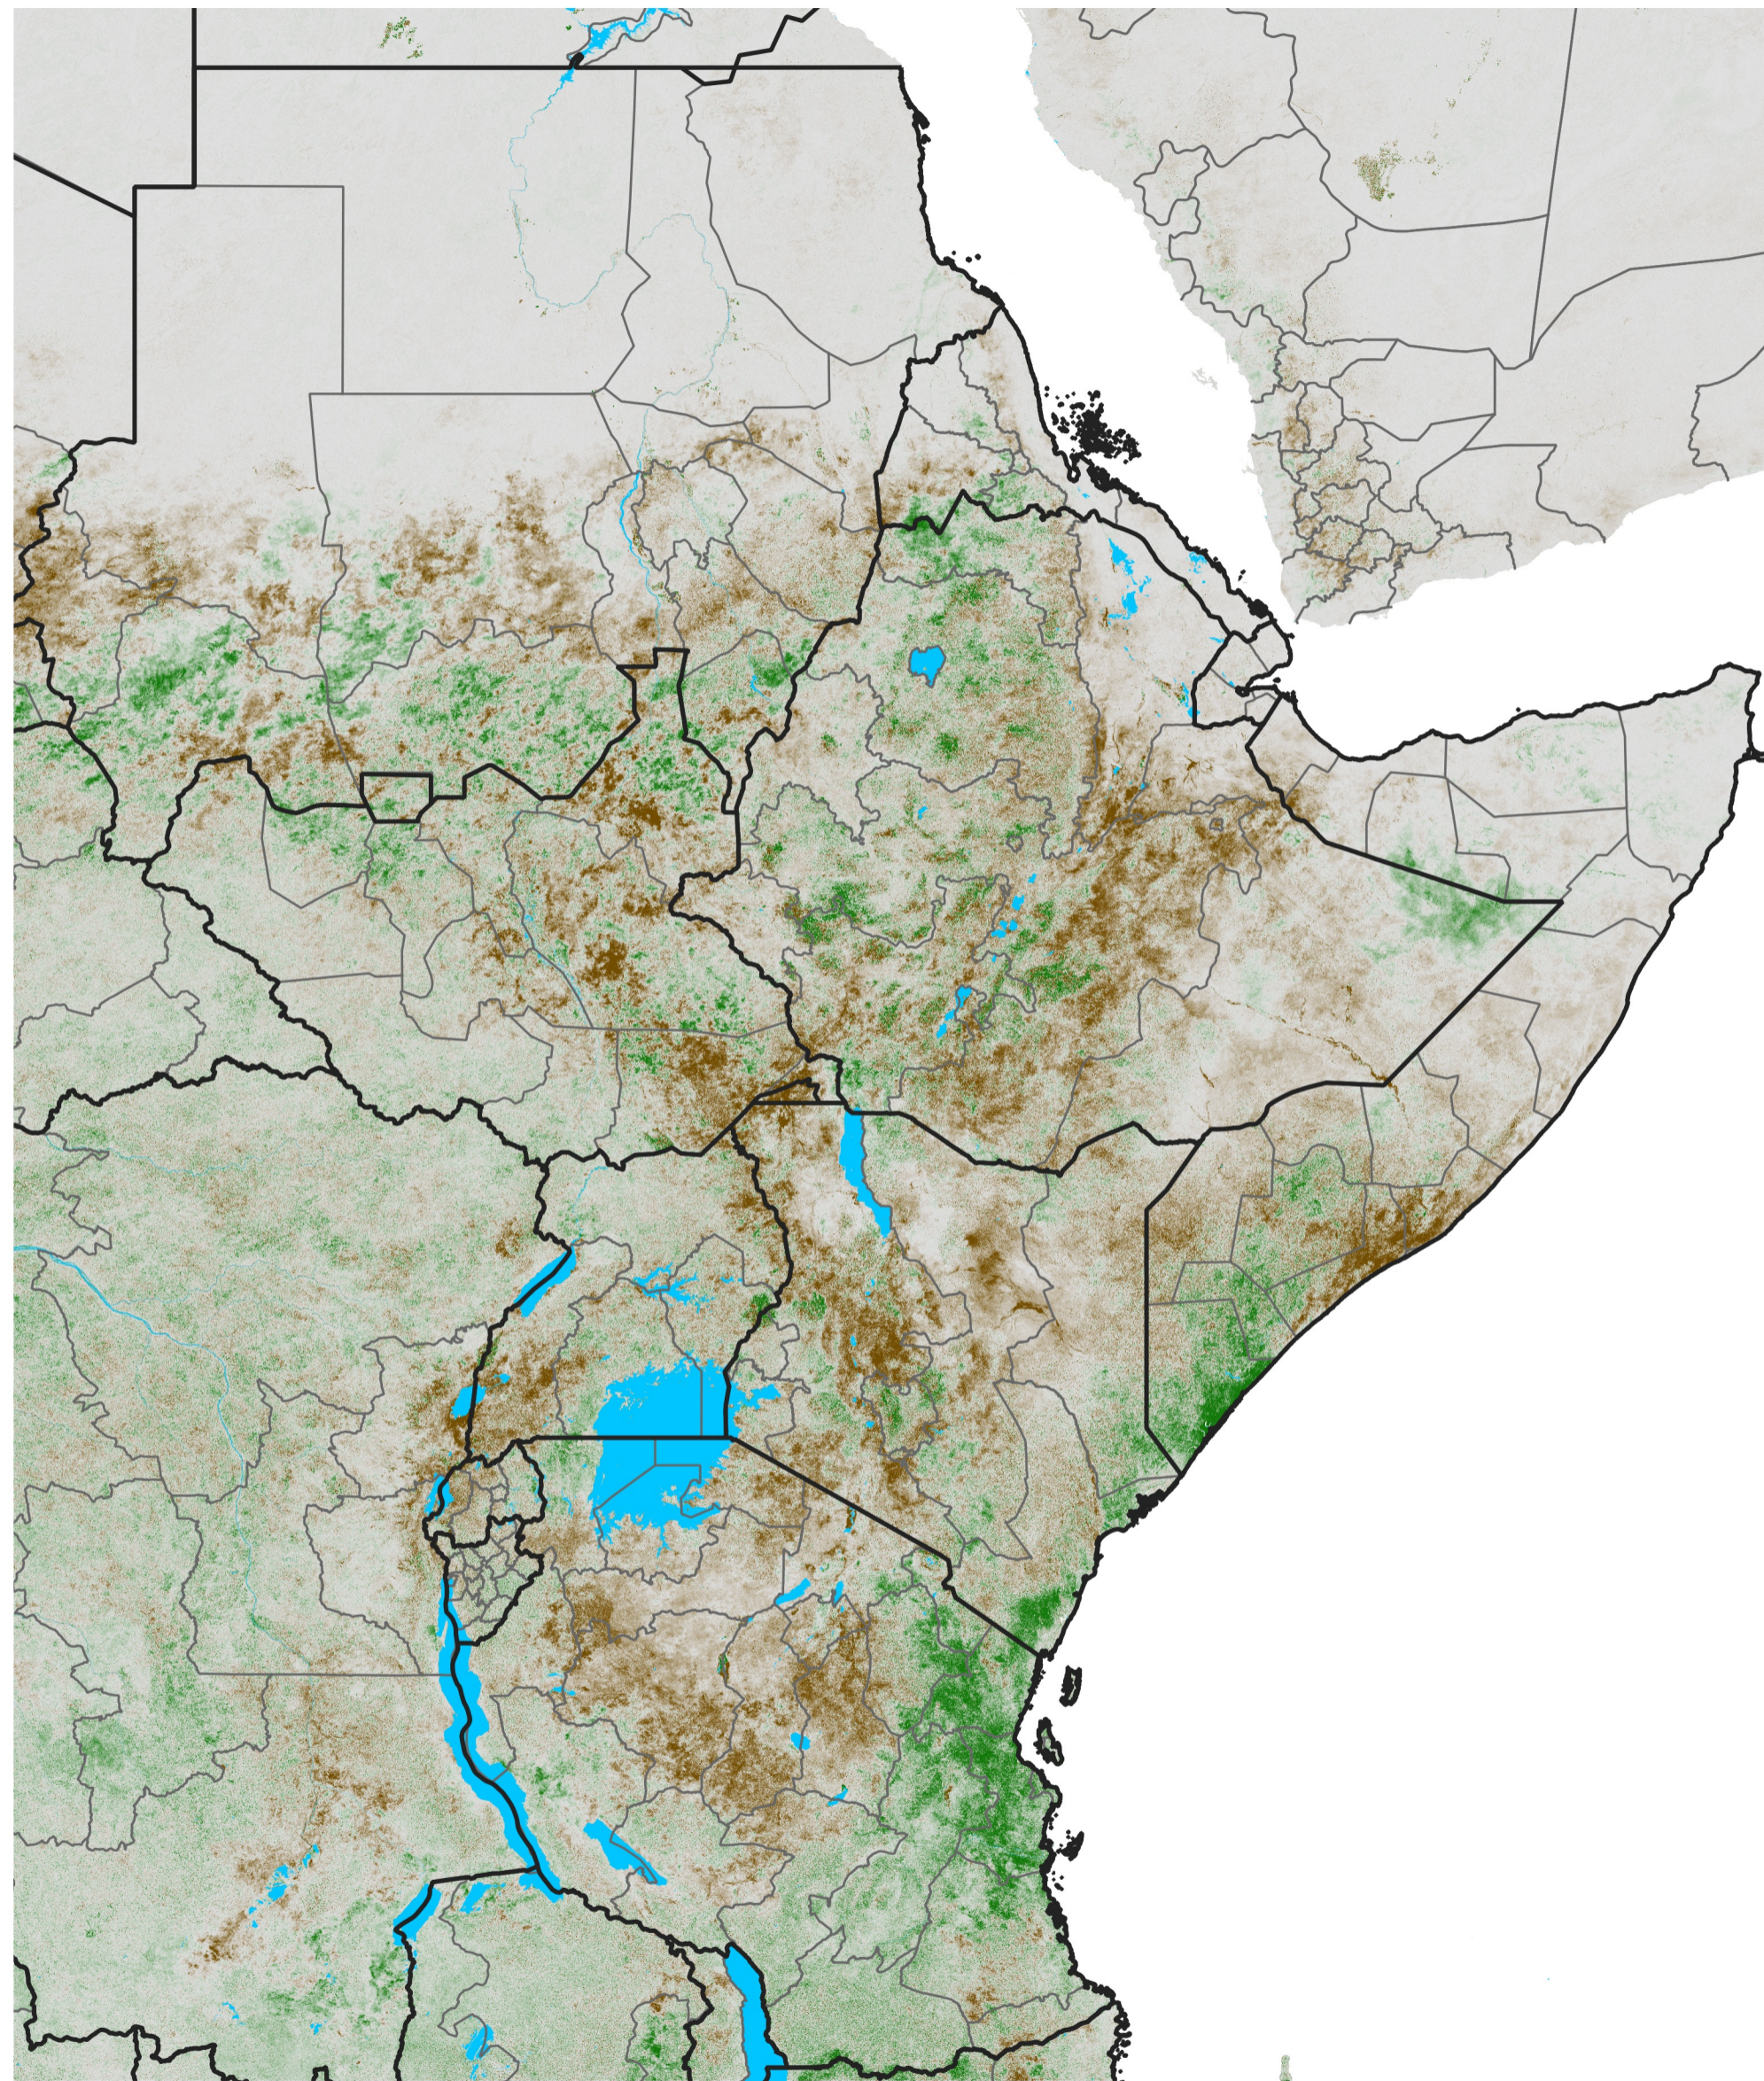

East Africa NDVI Difference

2017 minus 2016

Period 40 / Jul 11 - 20, 2017

NDVI Difference

< -0.3 -0.2 -0.1 -0.05 0.05 0.1 0.2 > 0.3

Negative

No Difference

Positive