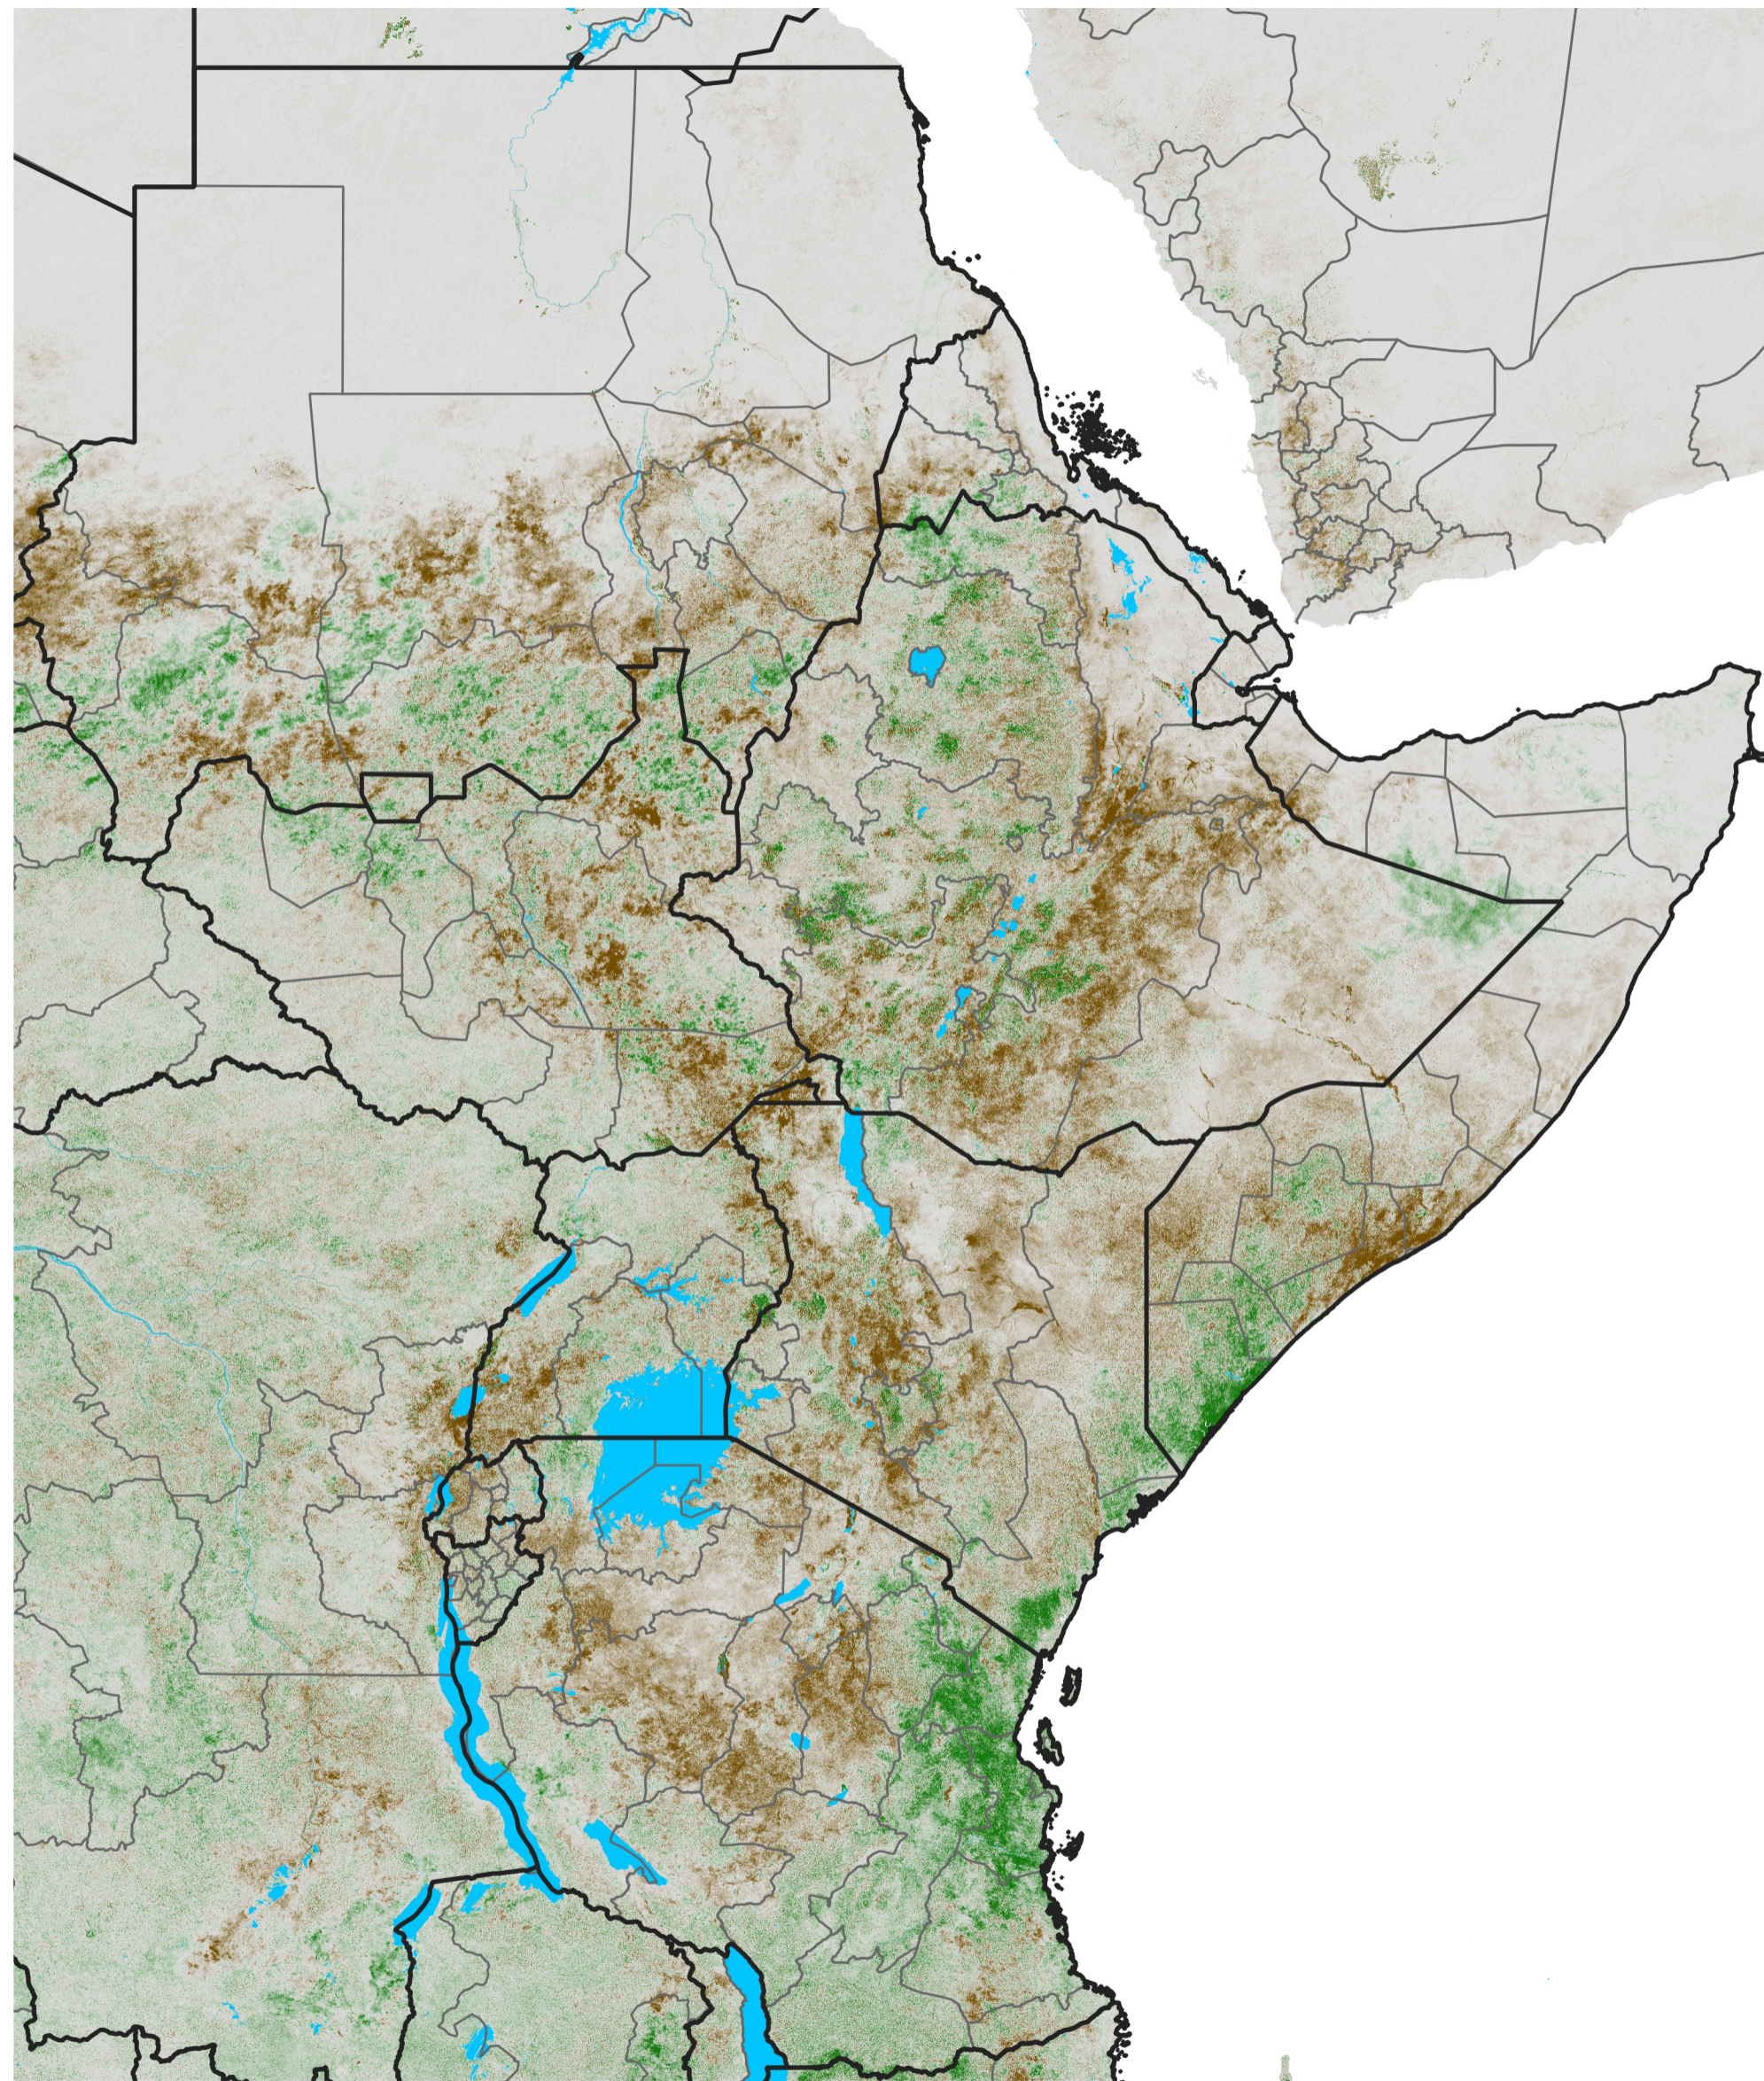

East Africa NDVI Difference

2017 minus 2016

Period 41 / Jul 16 - 25, 2017

NDVI Difference

< -0.3 -0.2 -0.1 -0.05 0.05 0.1 0.2 >0.3

Negative

No Difference

Positive