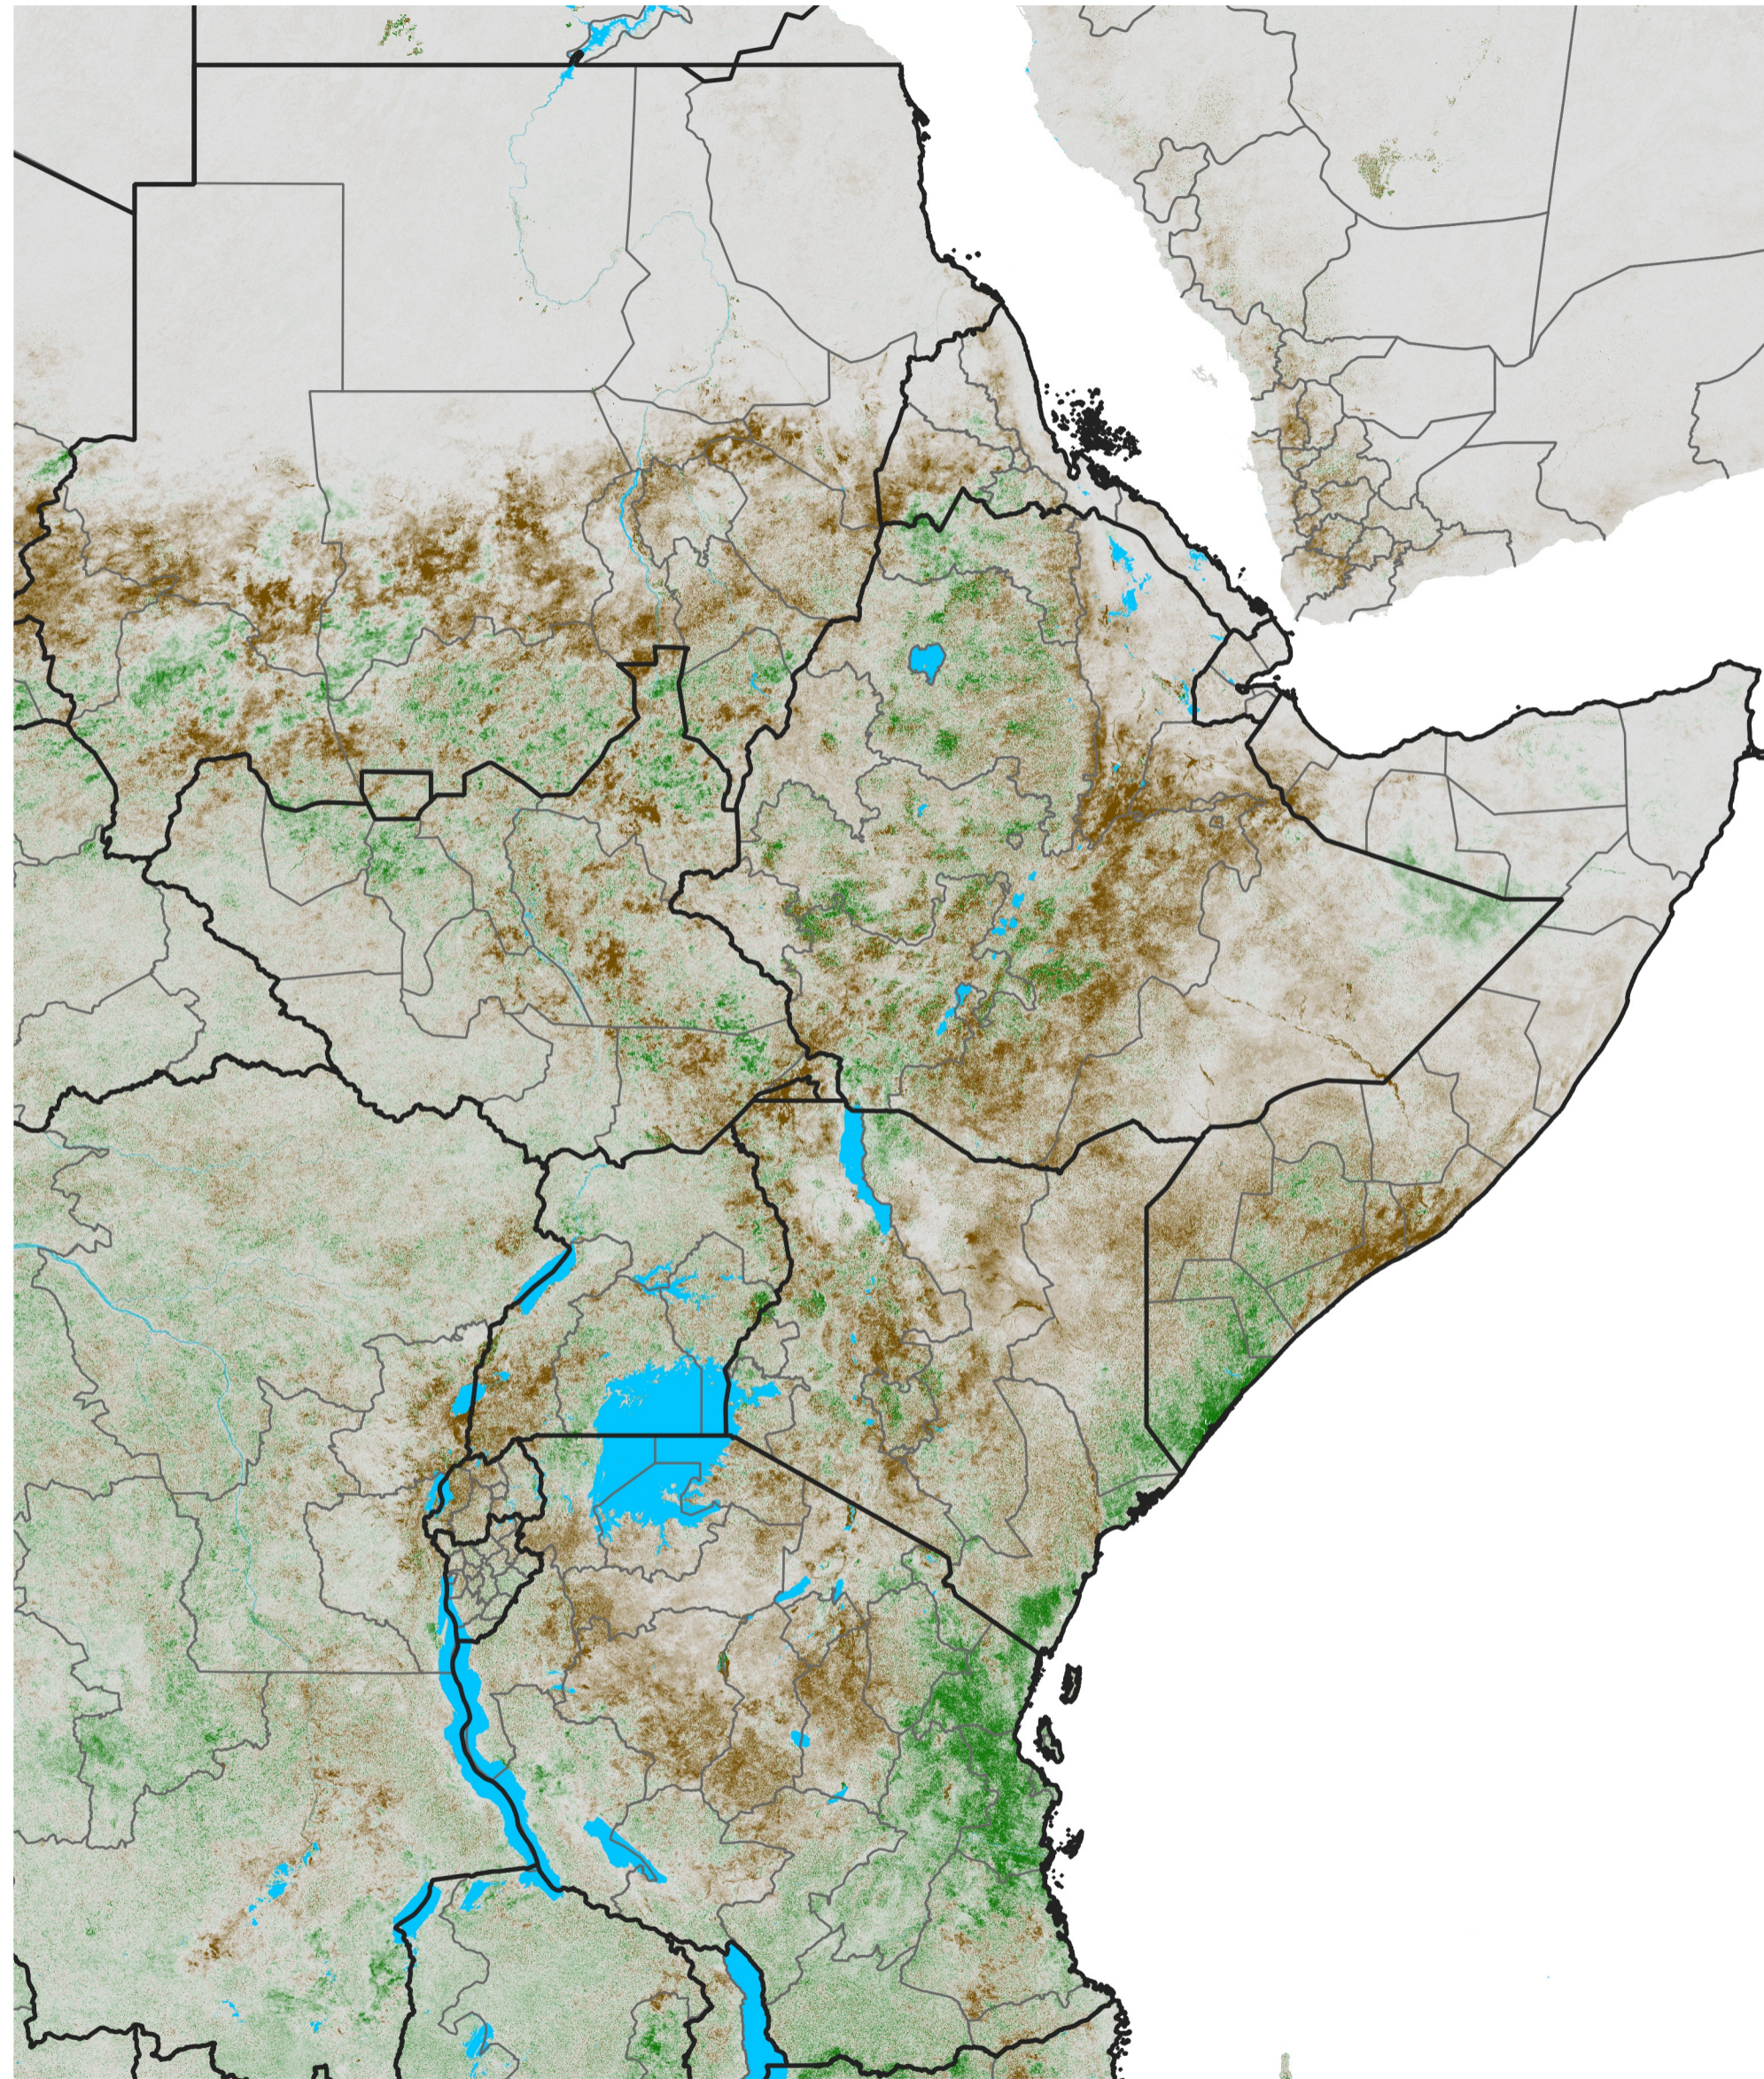

East Africa NDVI Difference

2017 minus 2016

Period 42 / Jul 21 - 31, 2017

NDVI Difference

< -0.3 -0.2 -0.1 -0.05 0.05 0.1 0.2 >0.3

Negative

No Difference

Positive