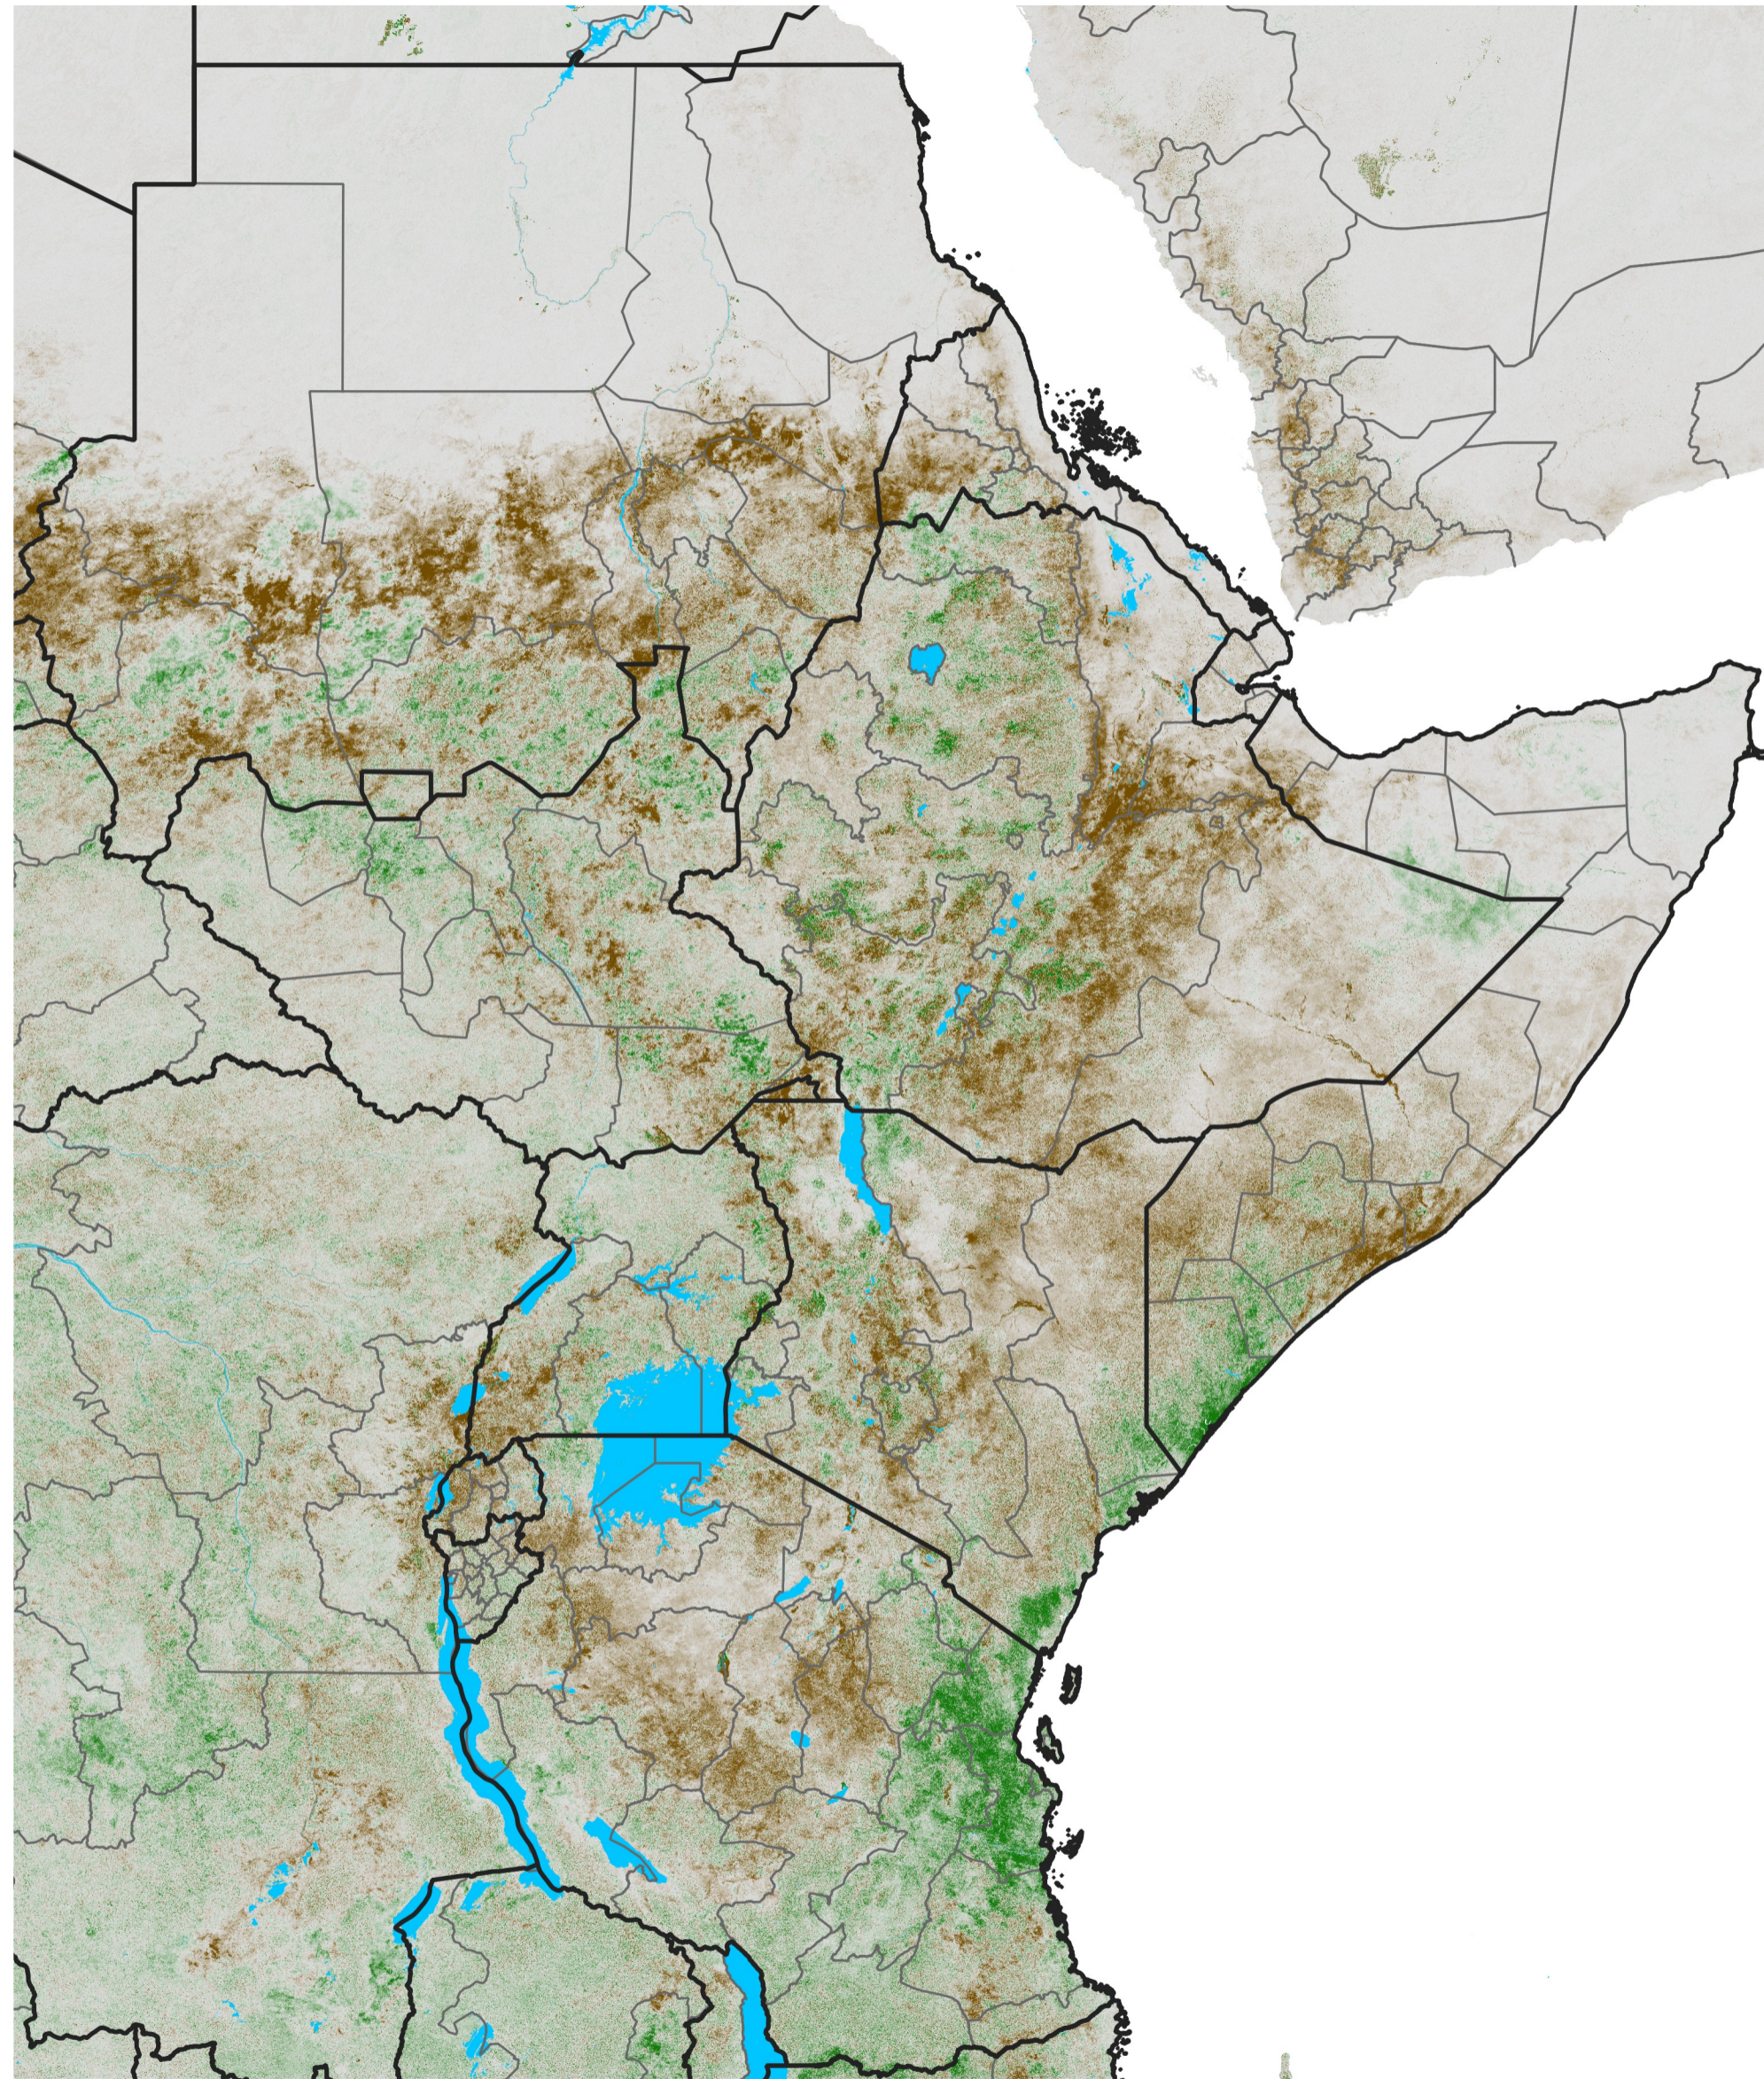

# East Africa NDVI Difference

2017 minus 2016

Period 43 / Jul 26 - Aug 05, 2017

## NDVI Difference

< -0.3   -0.2   -0.1   -0.05   0.05   0.1   0.2   >0.3

Negative

No Difference

Positive