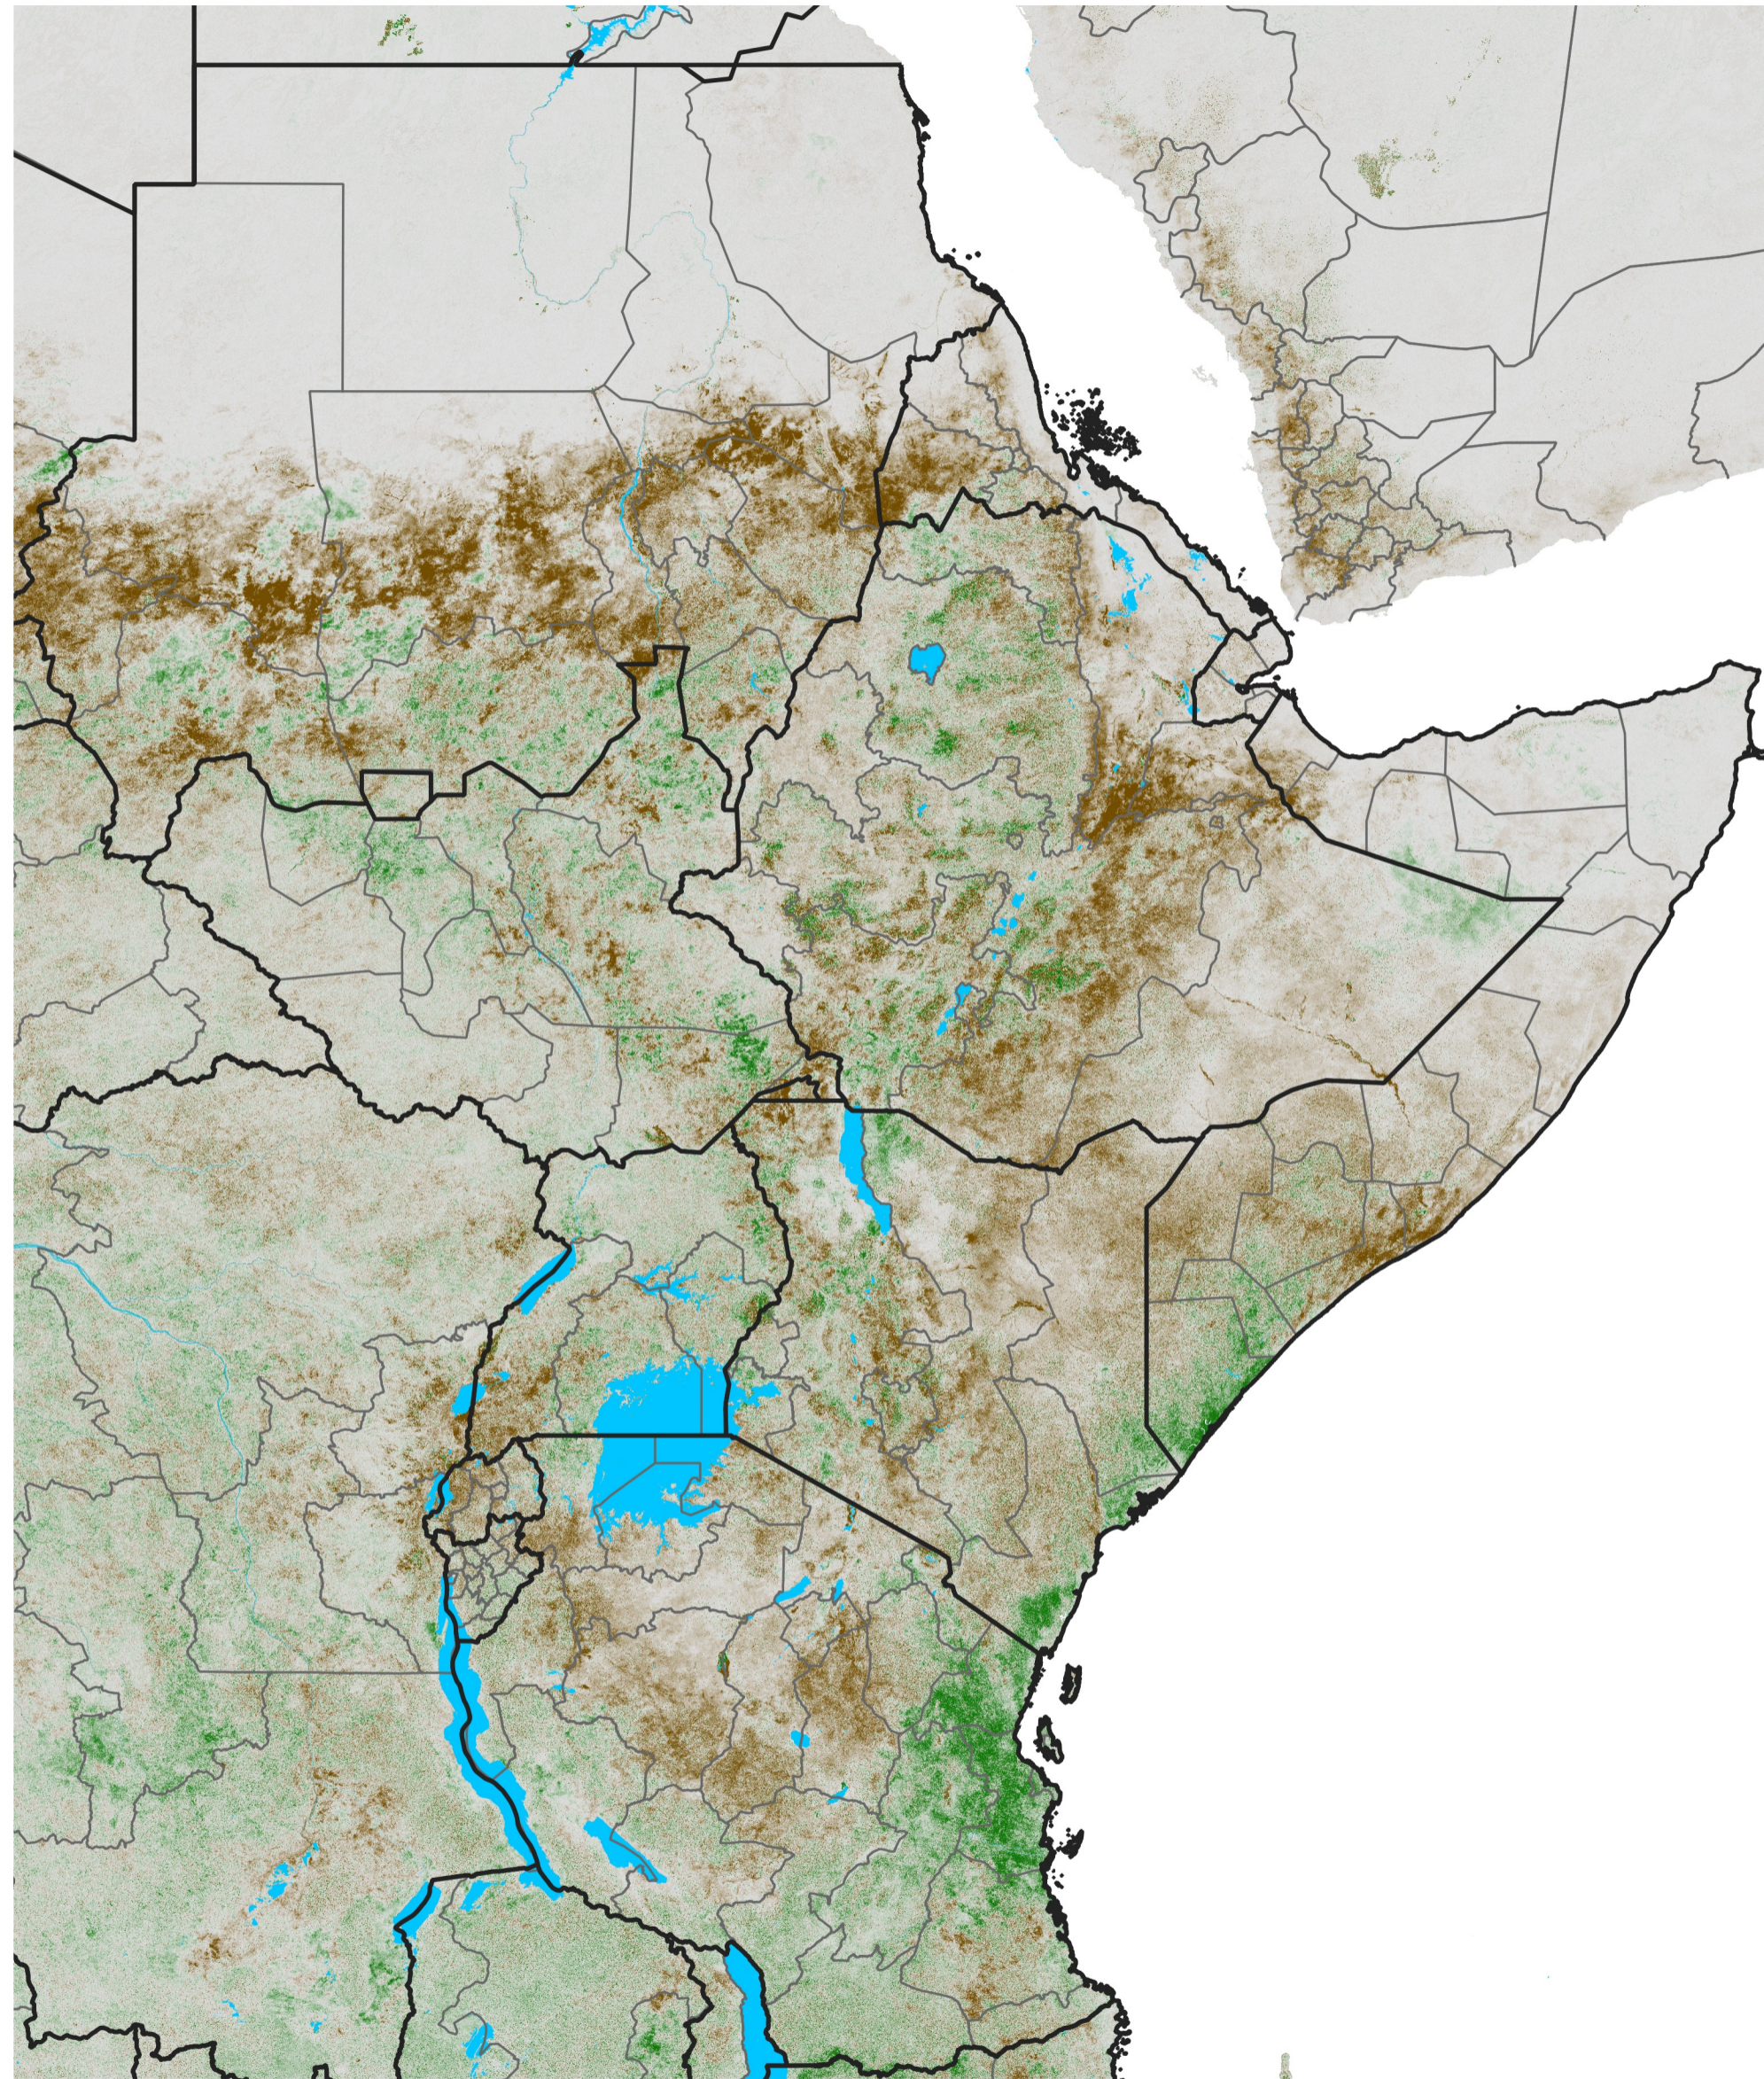

East Africa NDVI Difference

2017 minus 2016

Period 44 / Aug 01 - 10, 2017

NDVI Difference

< -0.3 -0.2 -0.1 -0.05 0.05 0.1 0.2 >0.3

Negative

No Difference

Positive