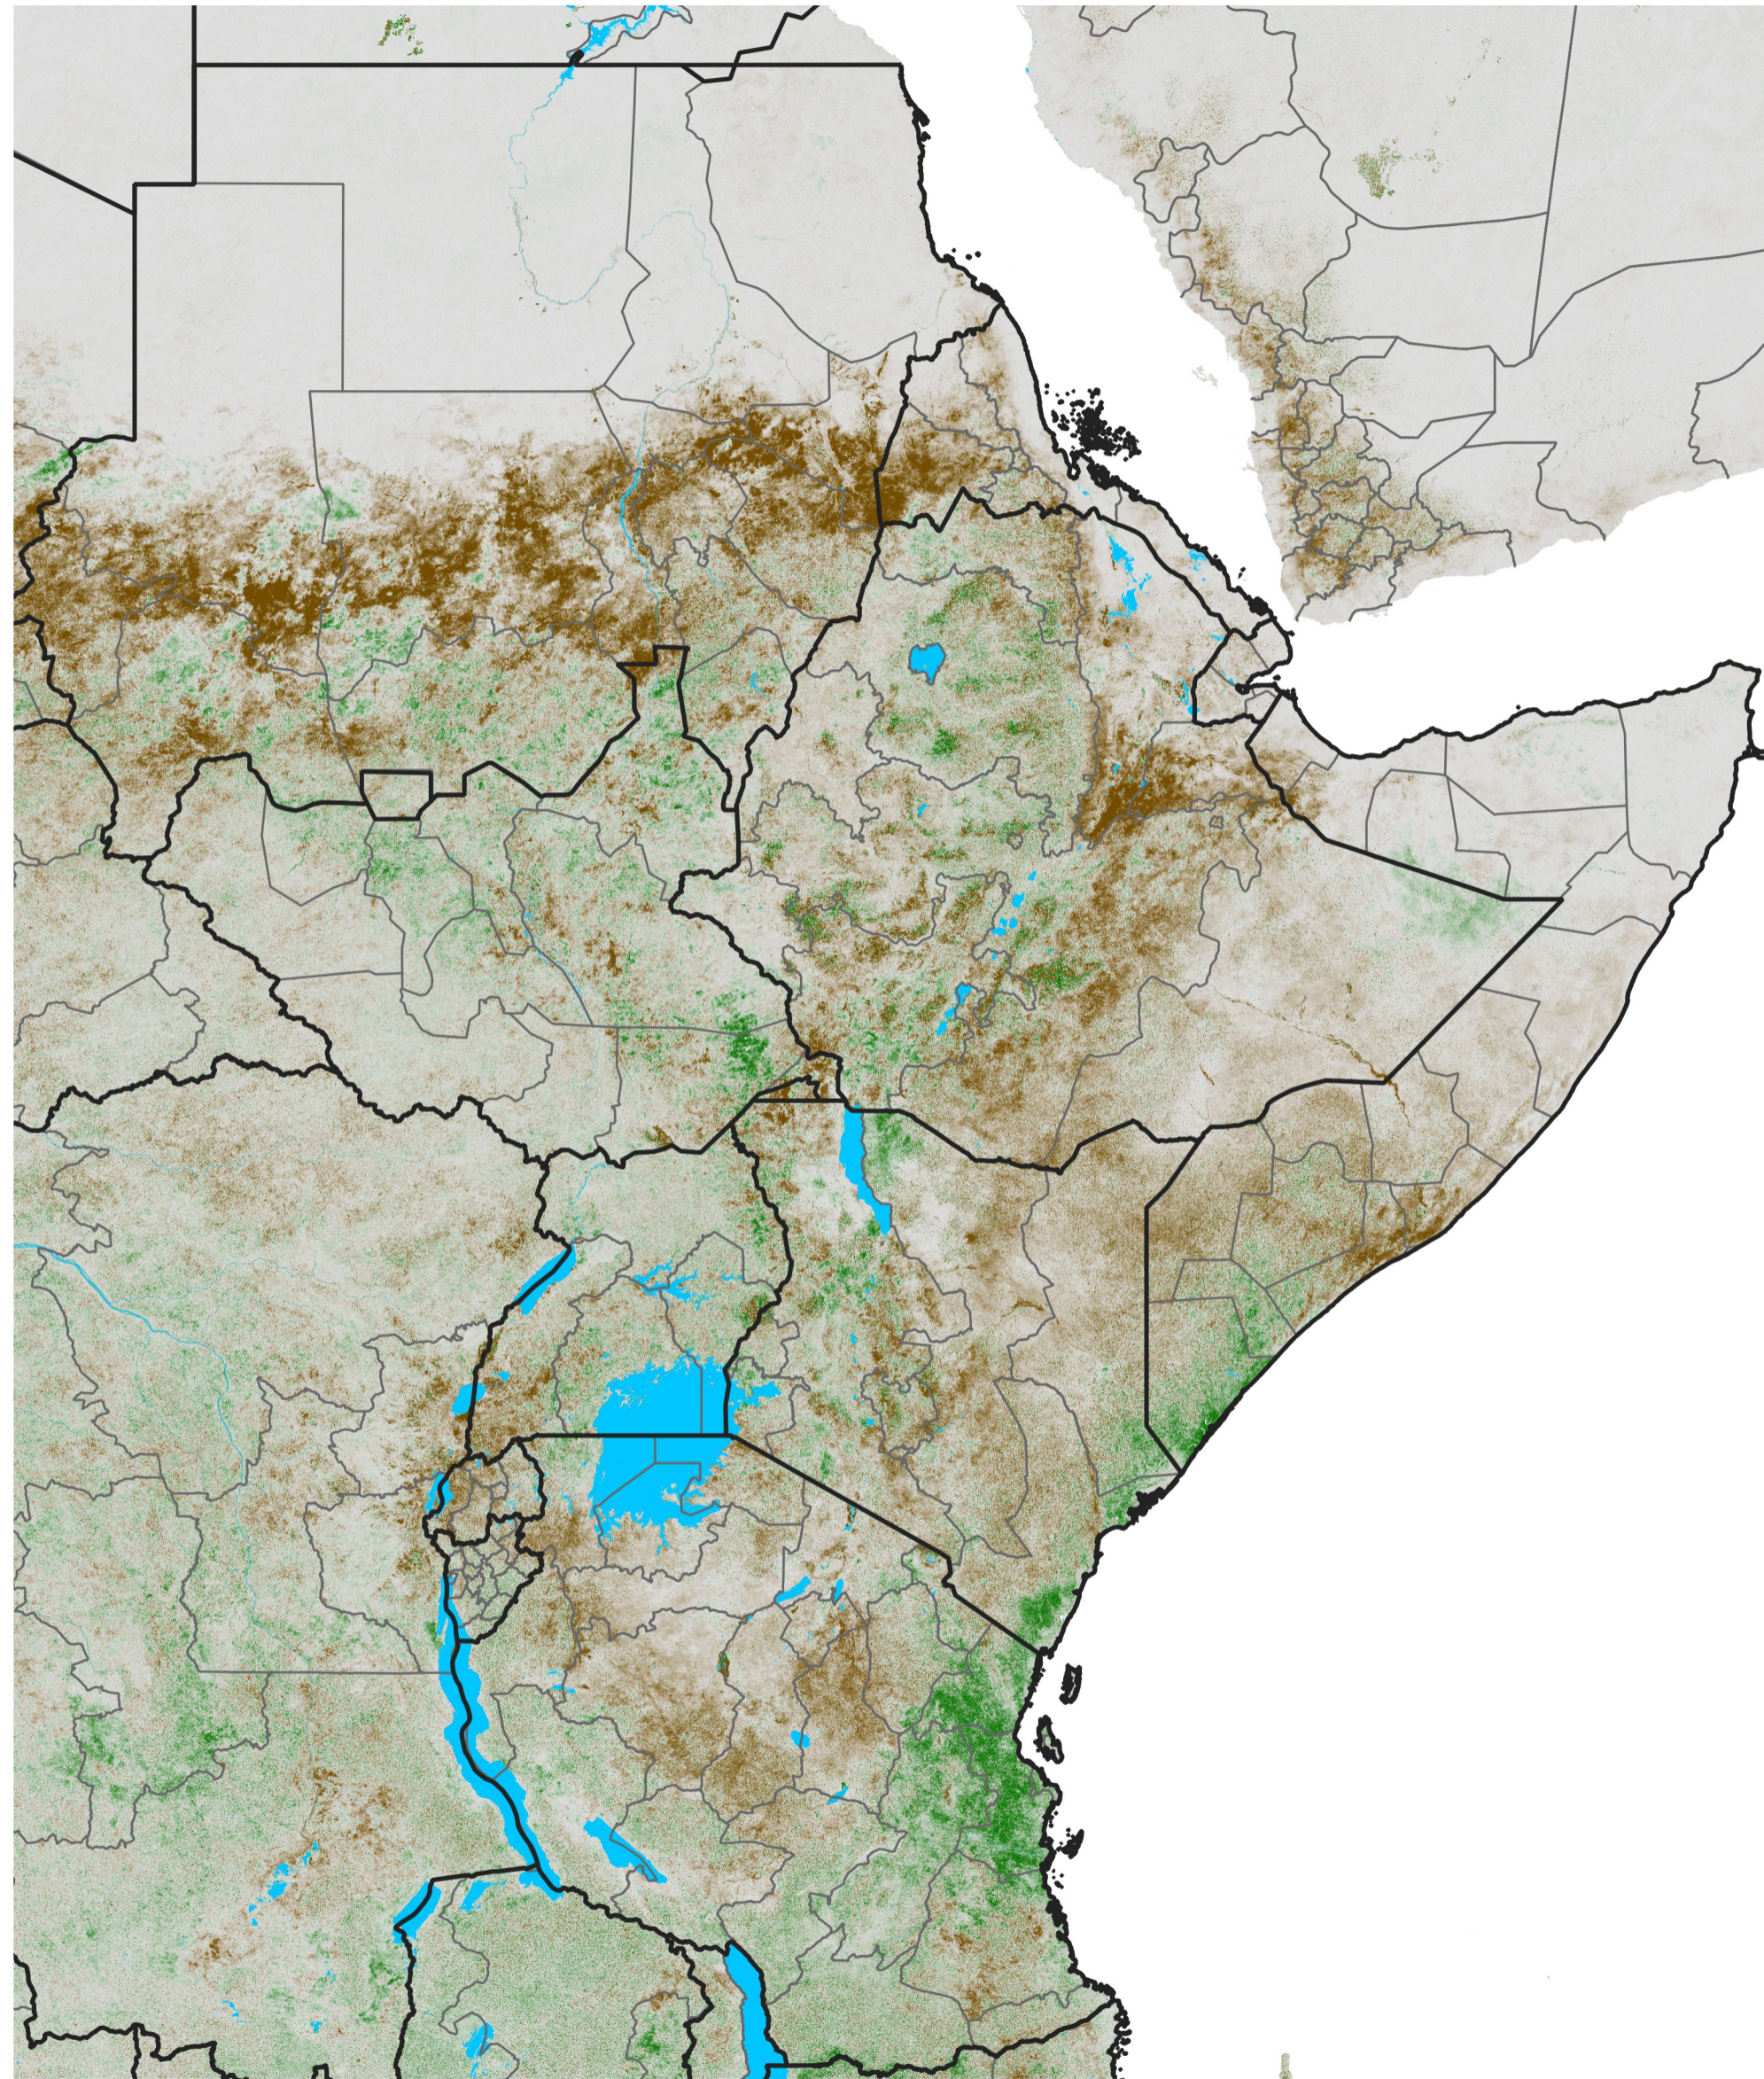

East Africa NDVI Difference

2017 minus 2016

Period 45 / Aug 06 - 15, 2017

NDVI Difference

< -0.3 -0.2 -0.1 -0.05 0.05 0.1 0.2 >0.3

Negative

No Difference

Positive