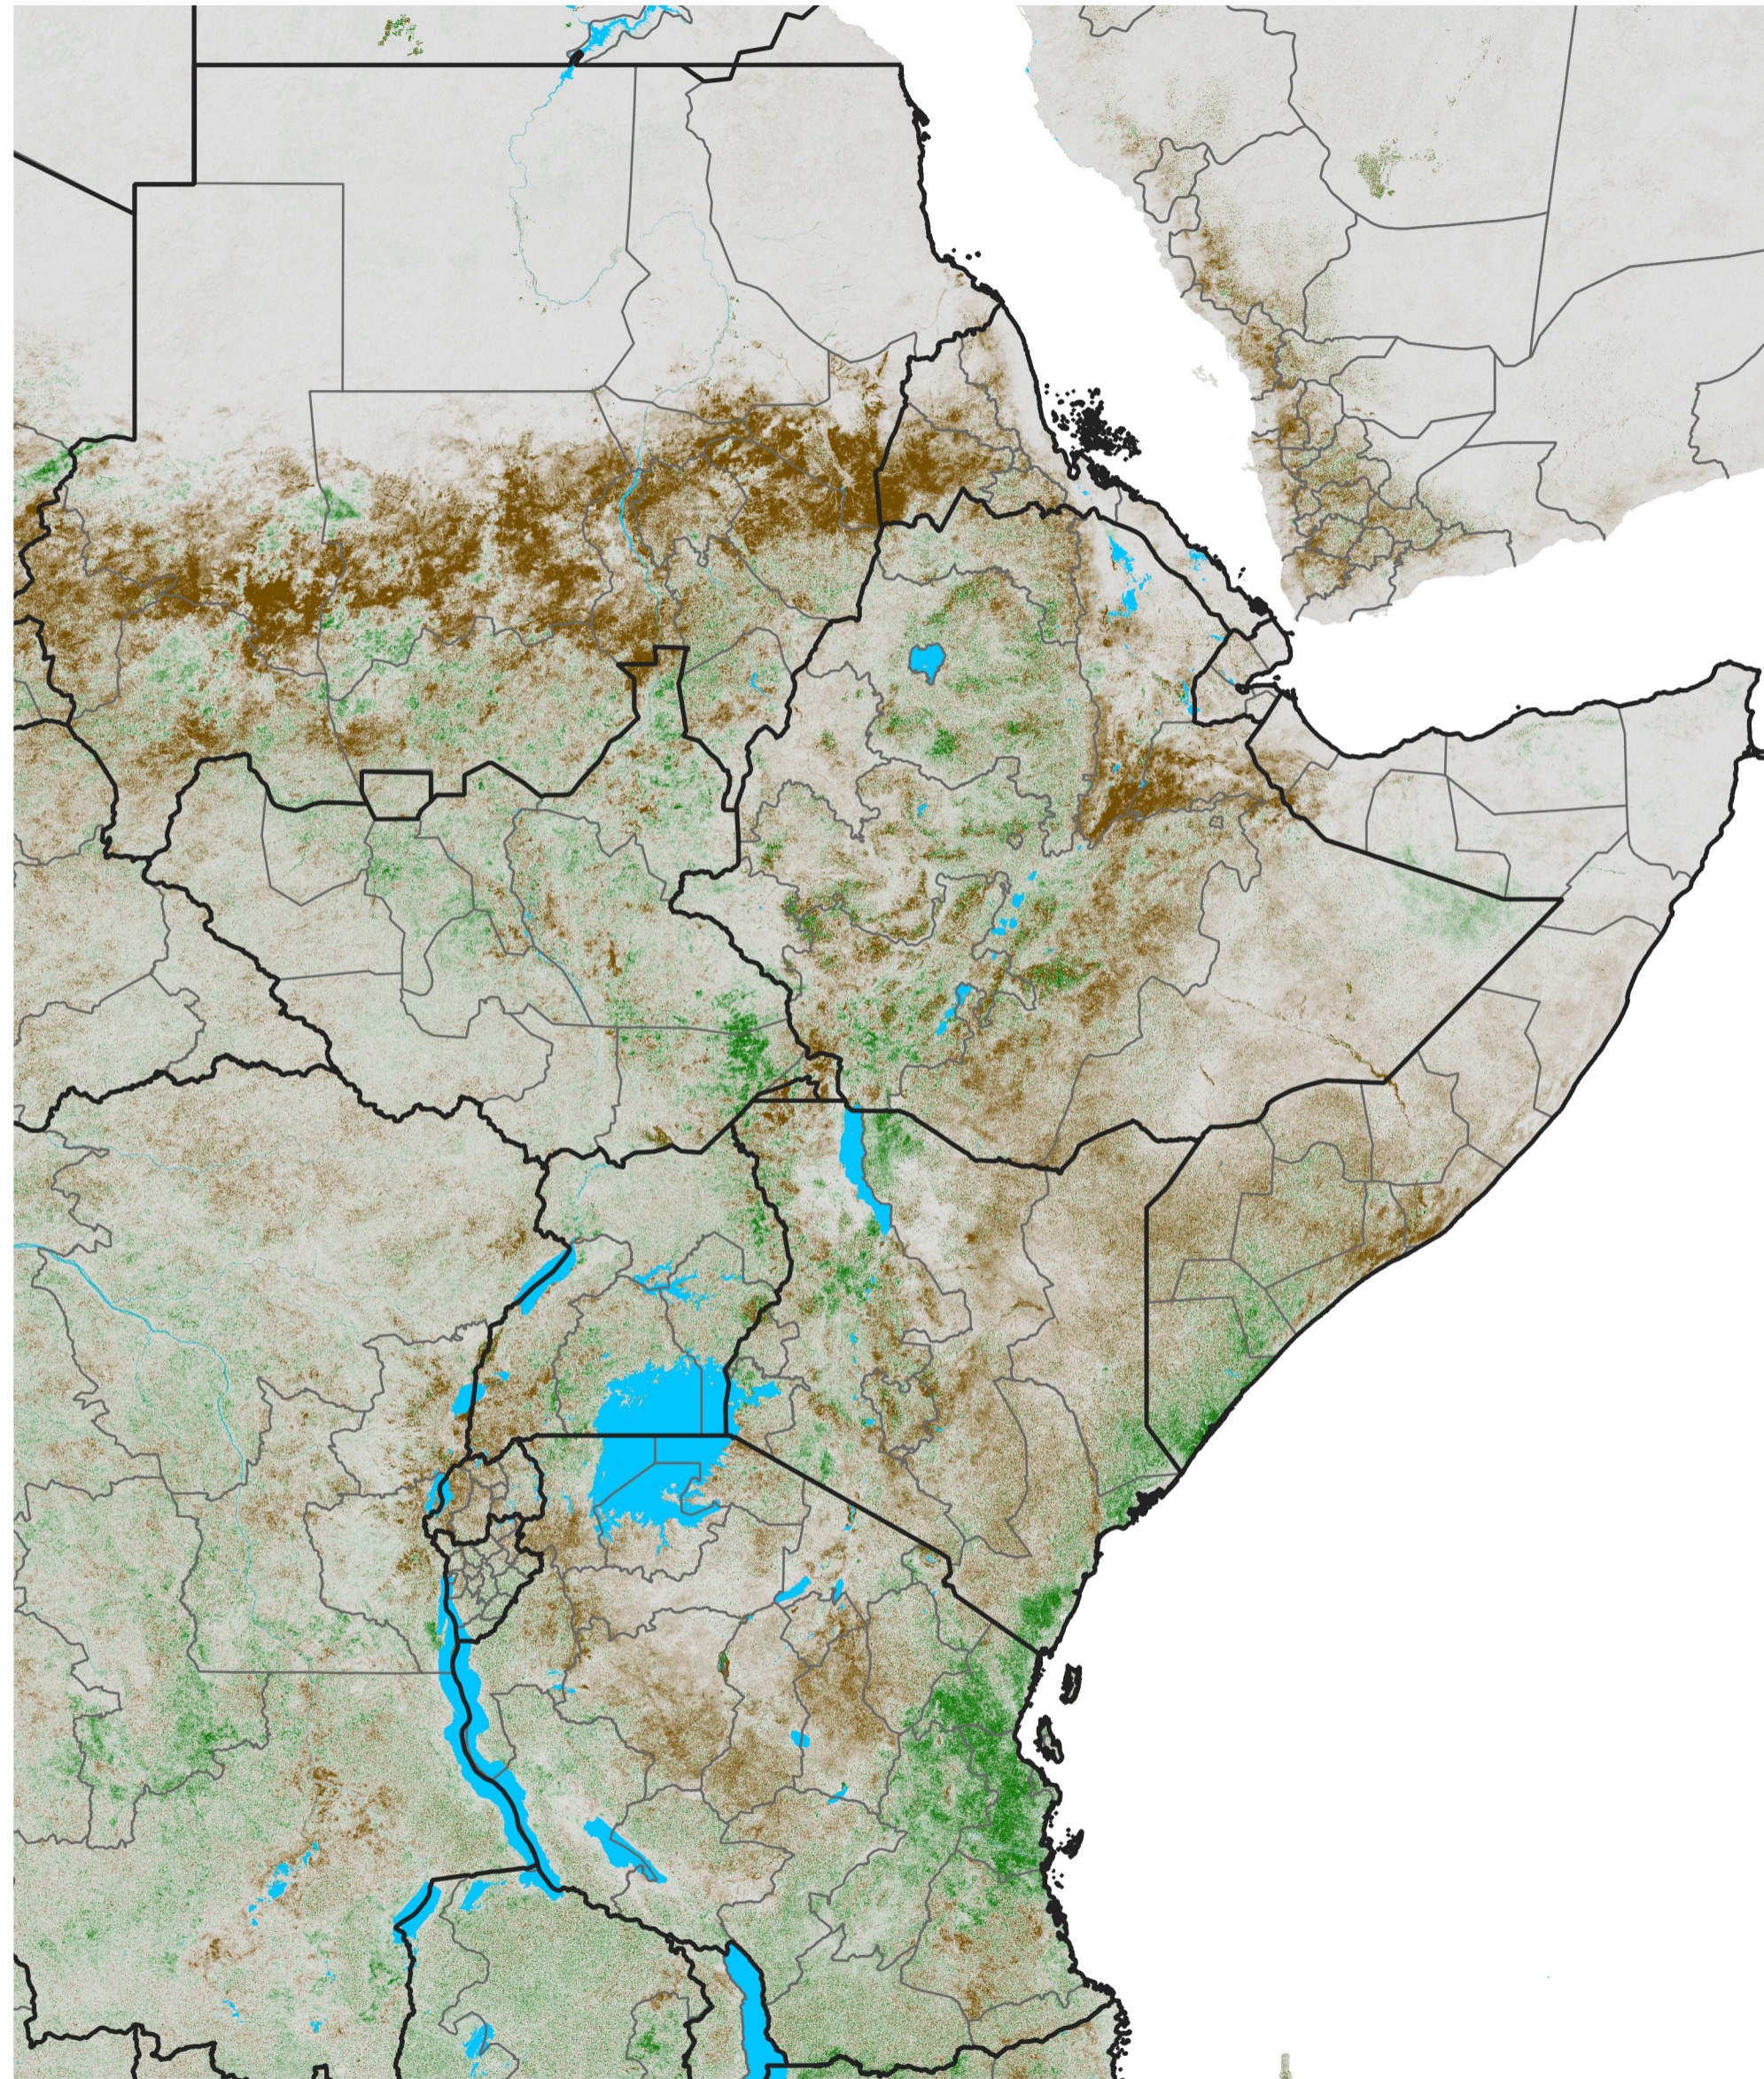

East Africa NDVI Difference

2017 minus 2016

Period 46 / Aug 11 - 20, 2017

NDVI Difference

< -0.3 -0.2 -0.1 -0.05 0.05 0.1 0.2 >0.3

Negative

No Difference

Positive