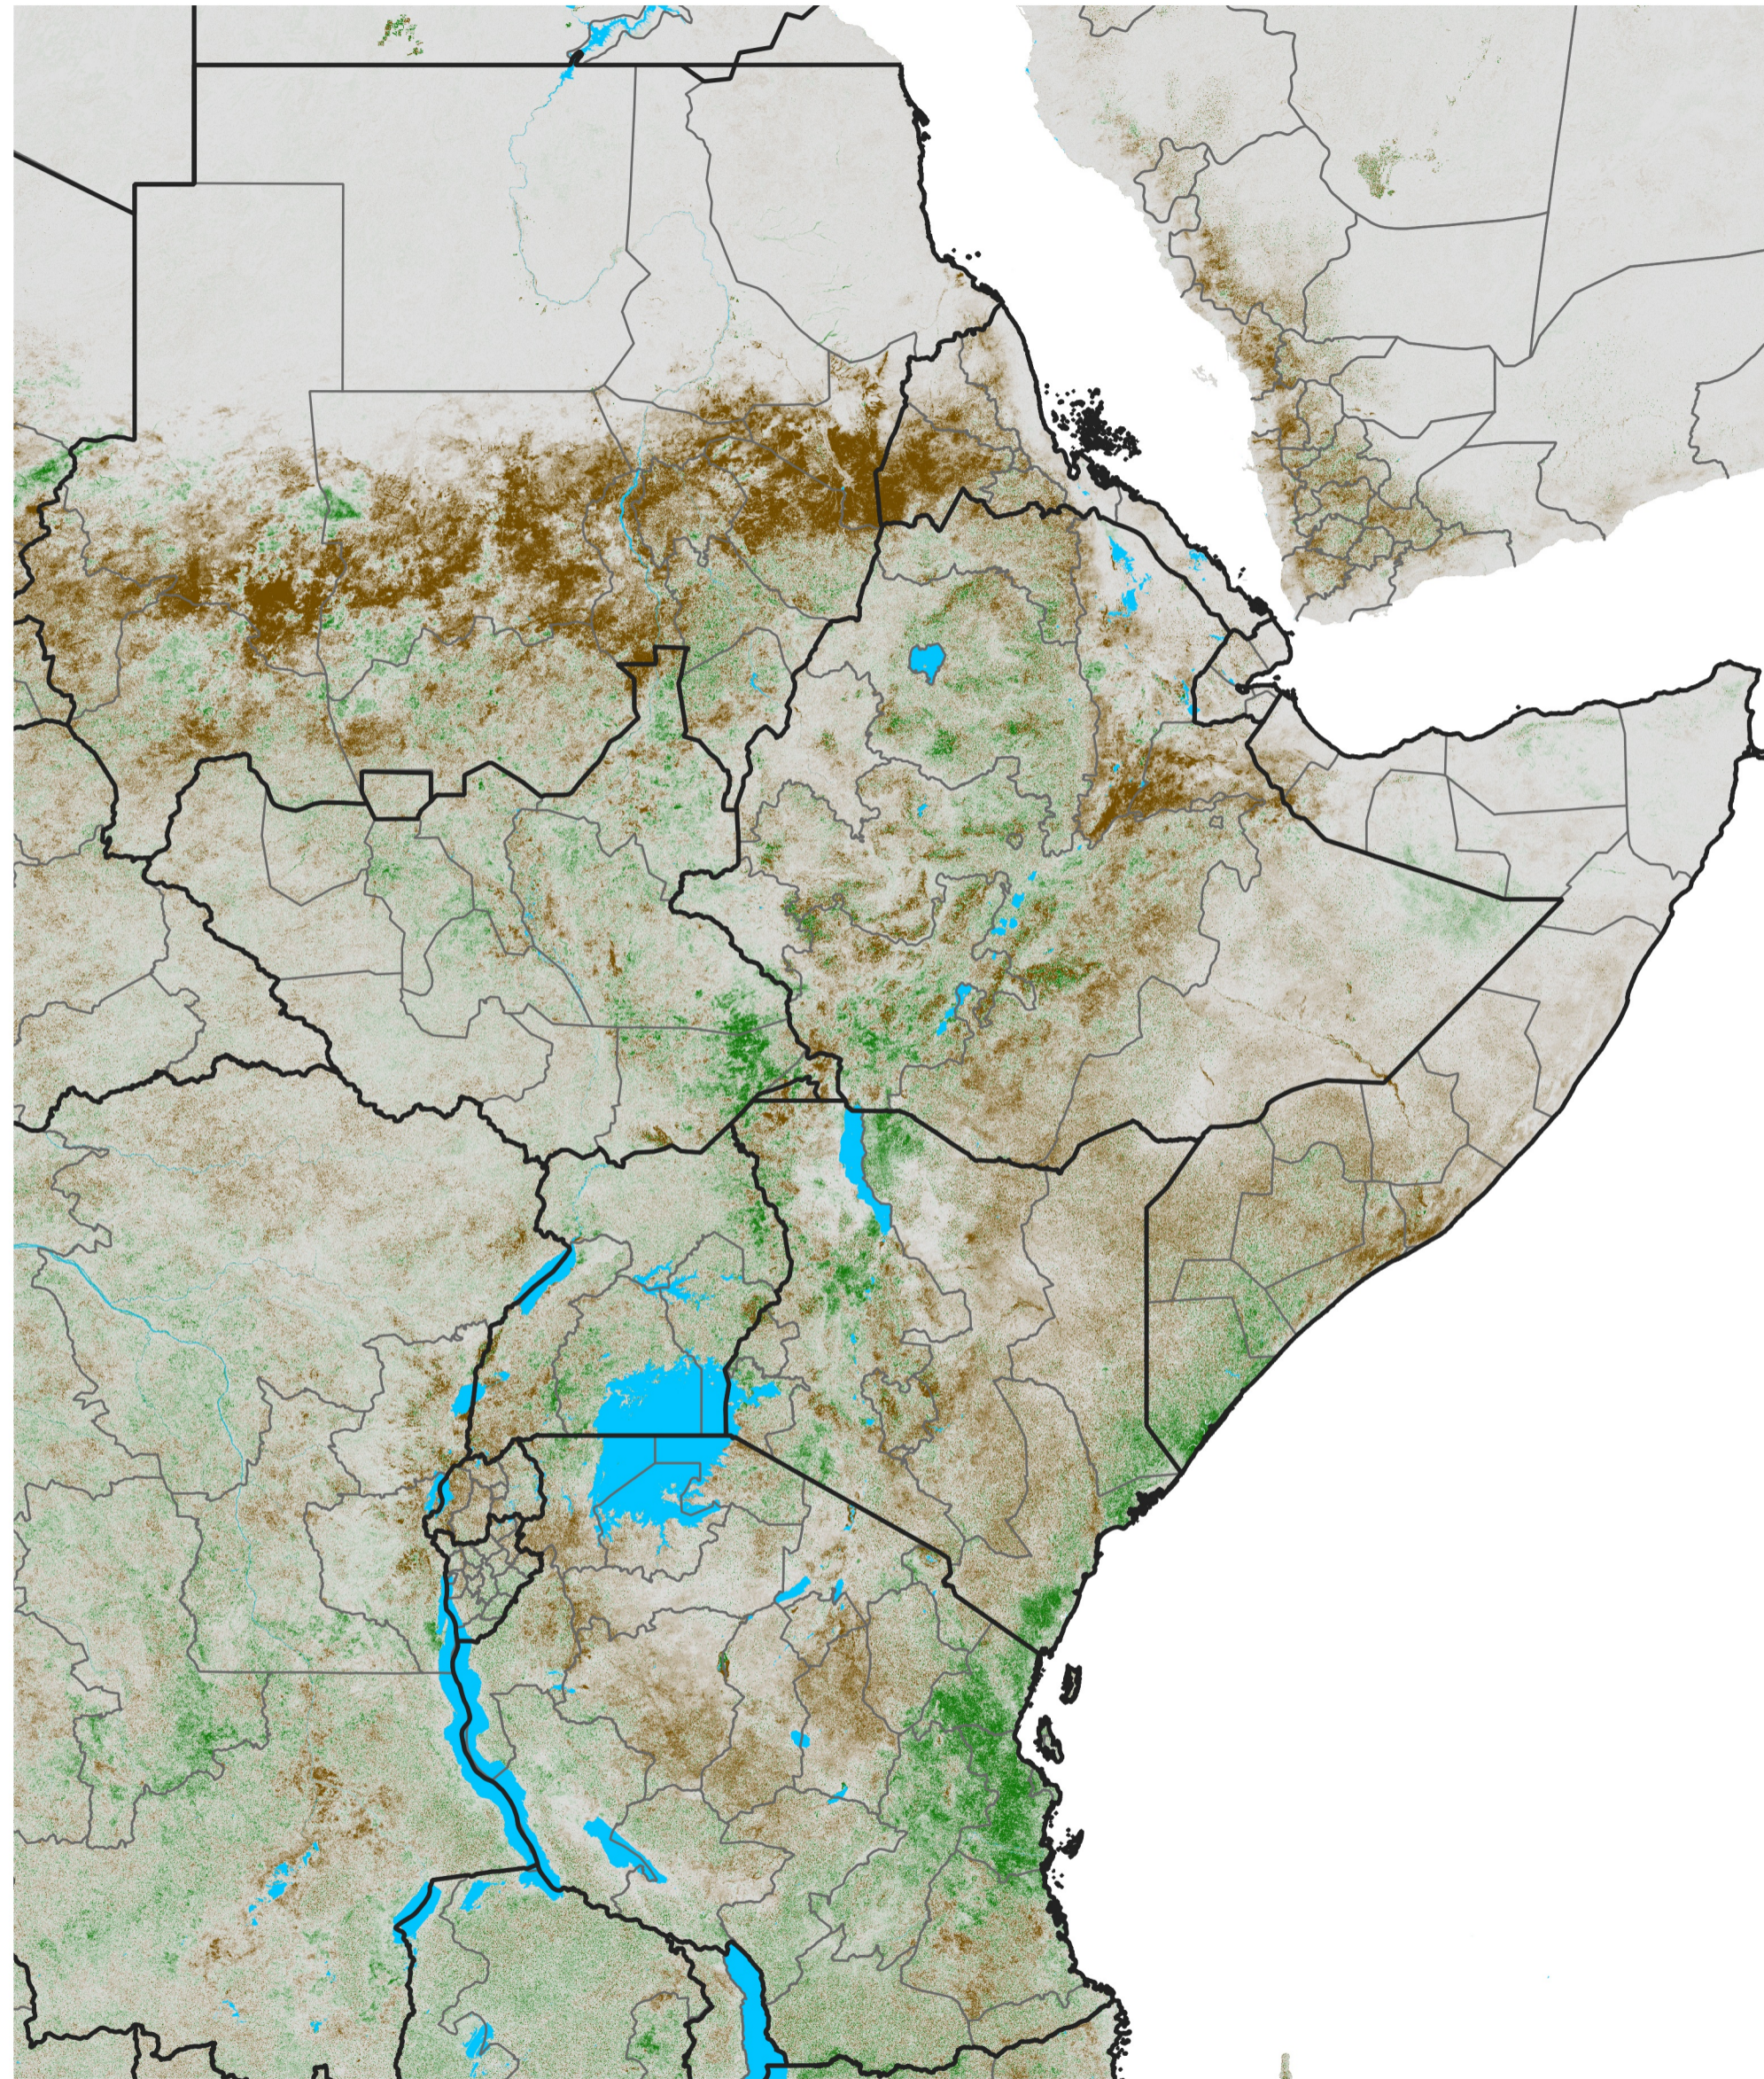

East Africa NDVI Difference

2017 minus 2016

Period 47 / Aug 16 - 25, 2017

NDVI Difference

< -0.3 -0.2 -0.1 -0.05 0.05 0.1 0.2 >0.3

Negative

No Difference

Positive