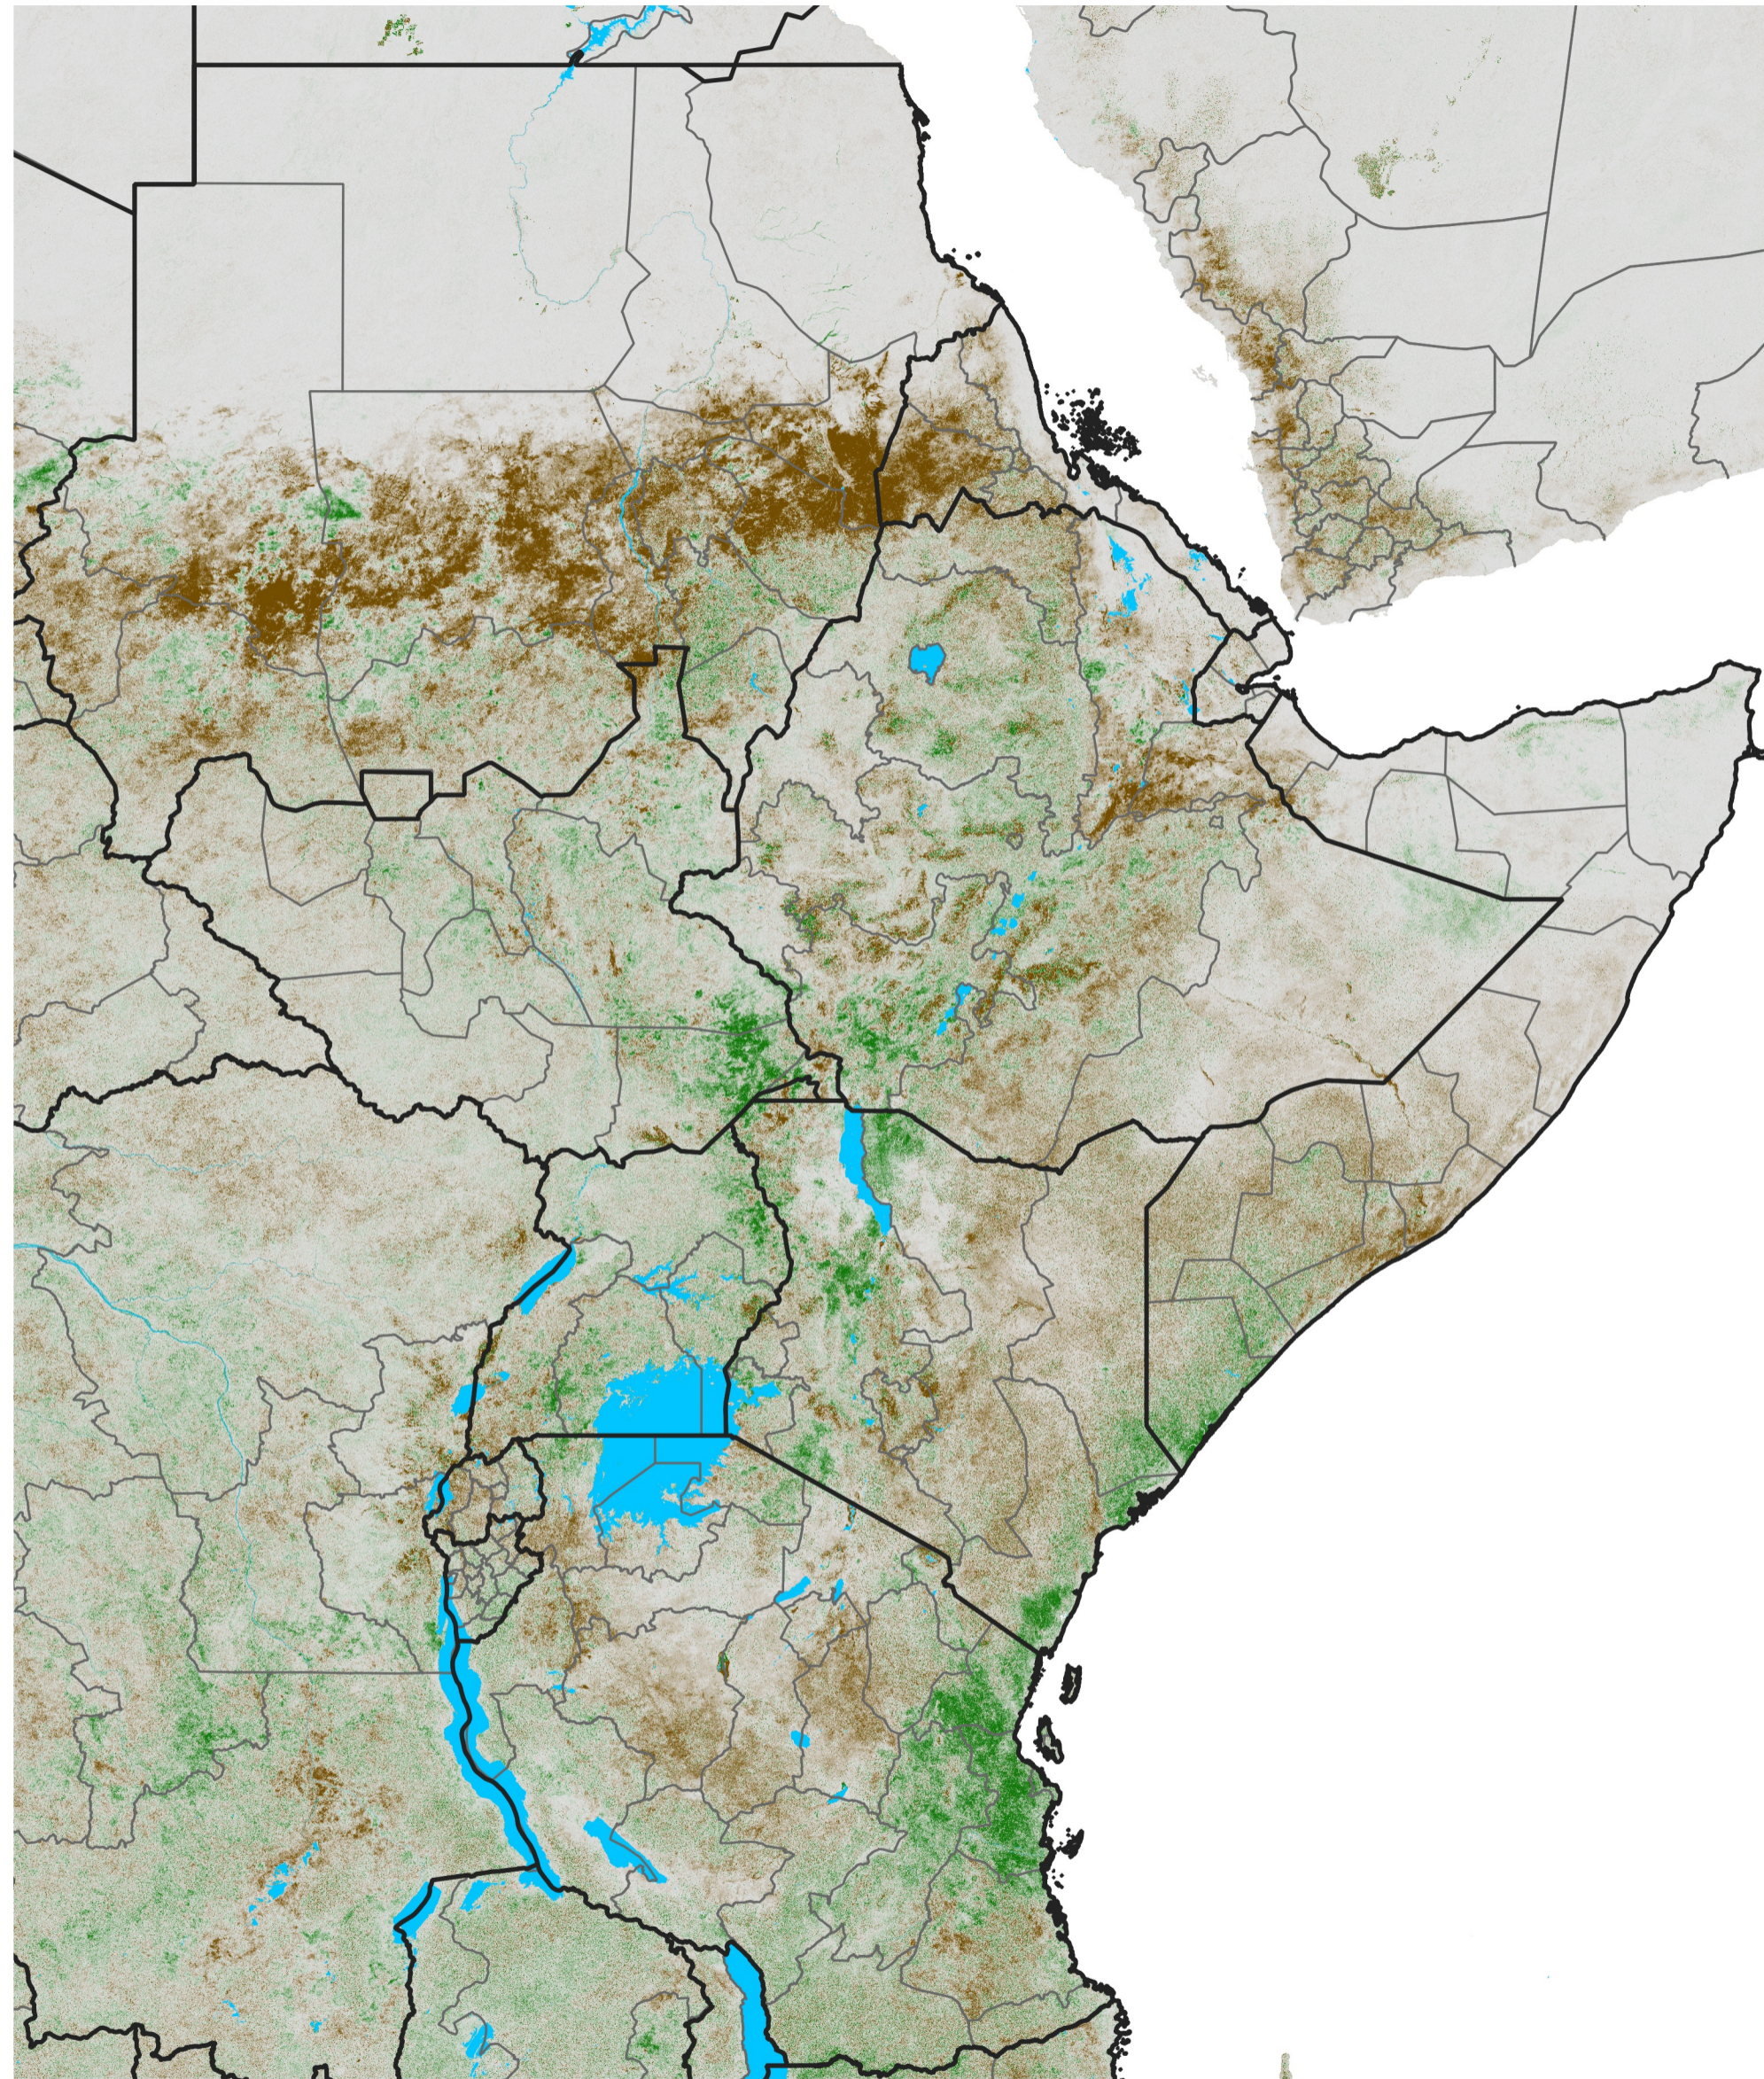

East Africa NDVI Difference

2017 minus 2016

Period 48 / Aug 21 - 31, 2017

NDVI Difference

< -0.3 -0.2 -0.1 -0.05 0.05 0.1 0.2 >0.3

Negative

No Difference

Positive