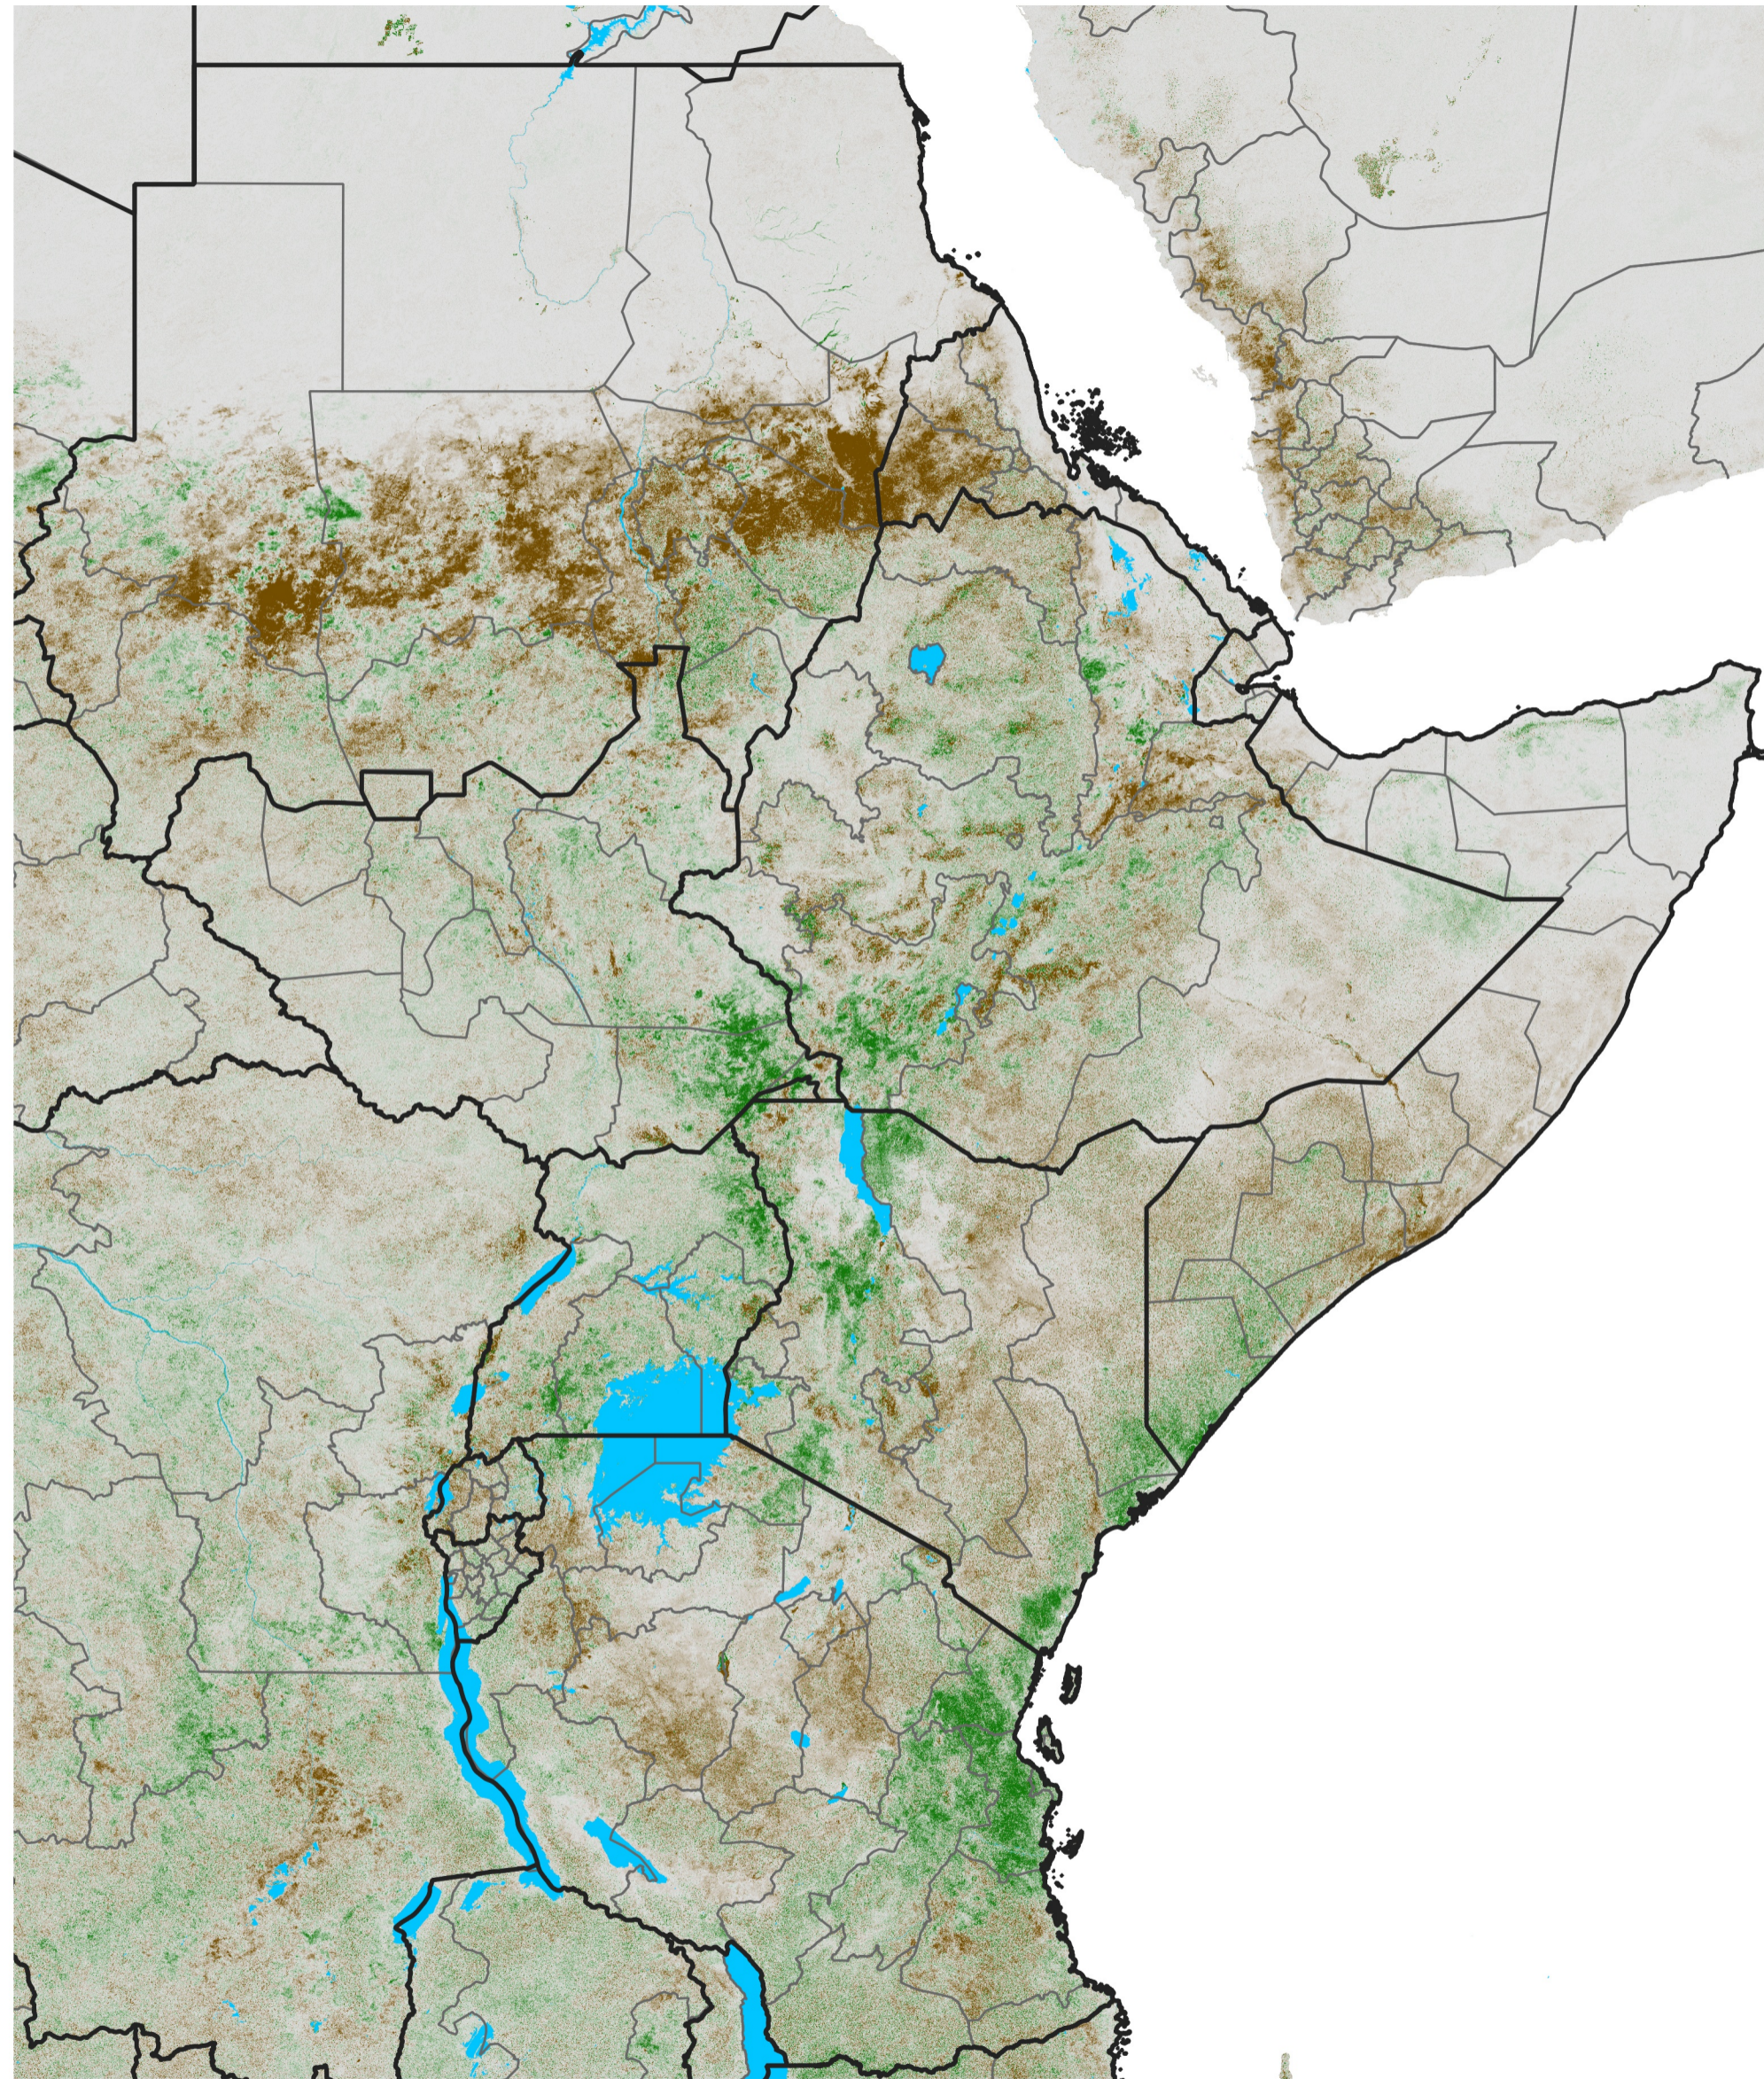

East Africa NDVI Difference

2017 minus 2016

Period 49 / Aug 26 - Sep 05, 2017

NDVI Difference

< -0.3 -0.2 -0.1 -0.05 0.05 0.1 0.2 > 0.3

Negative

No Difference

Positive