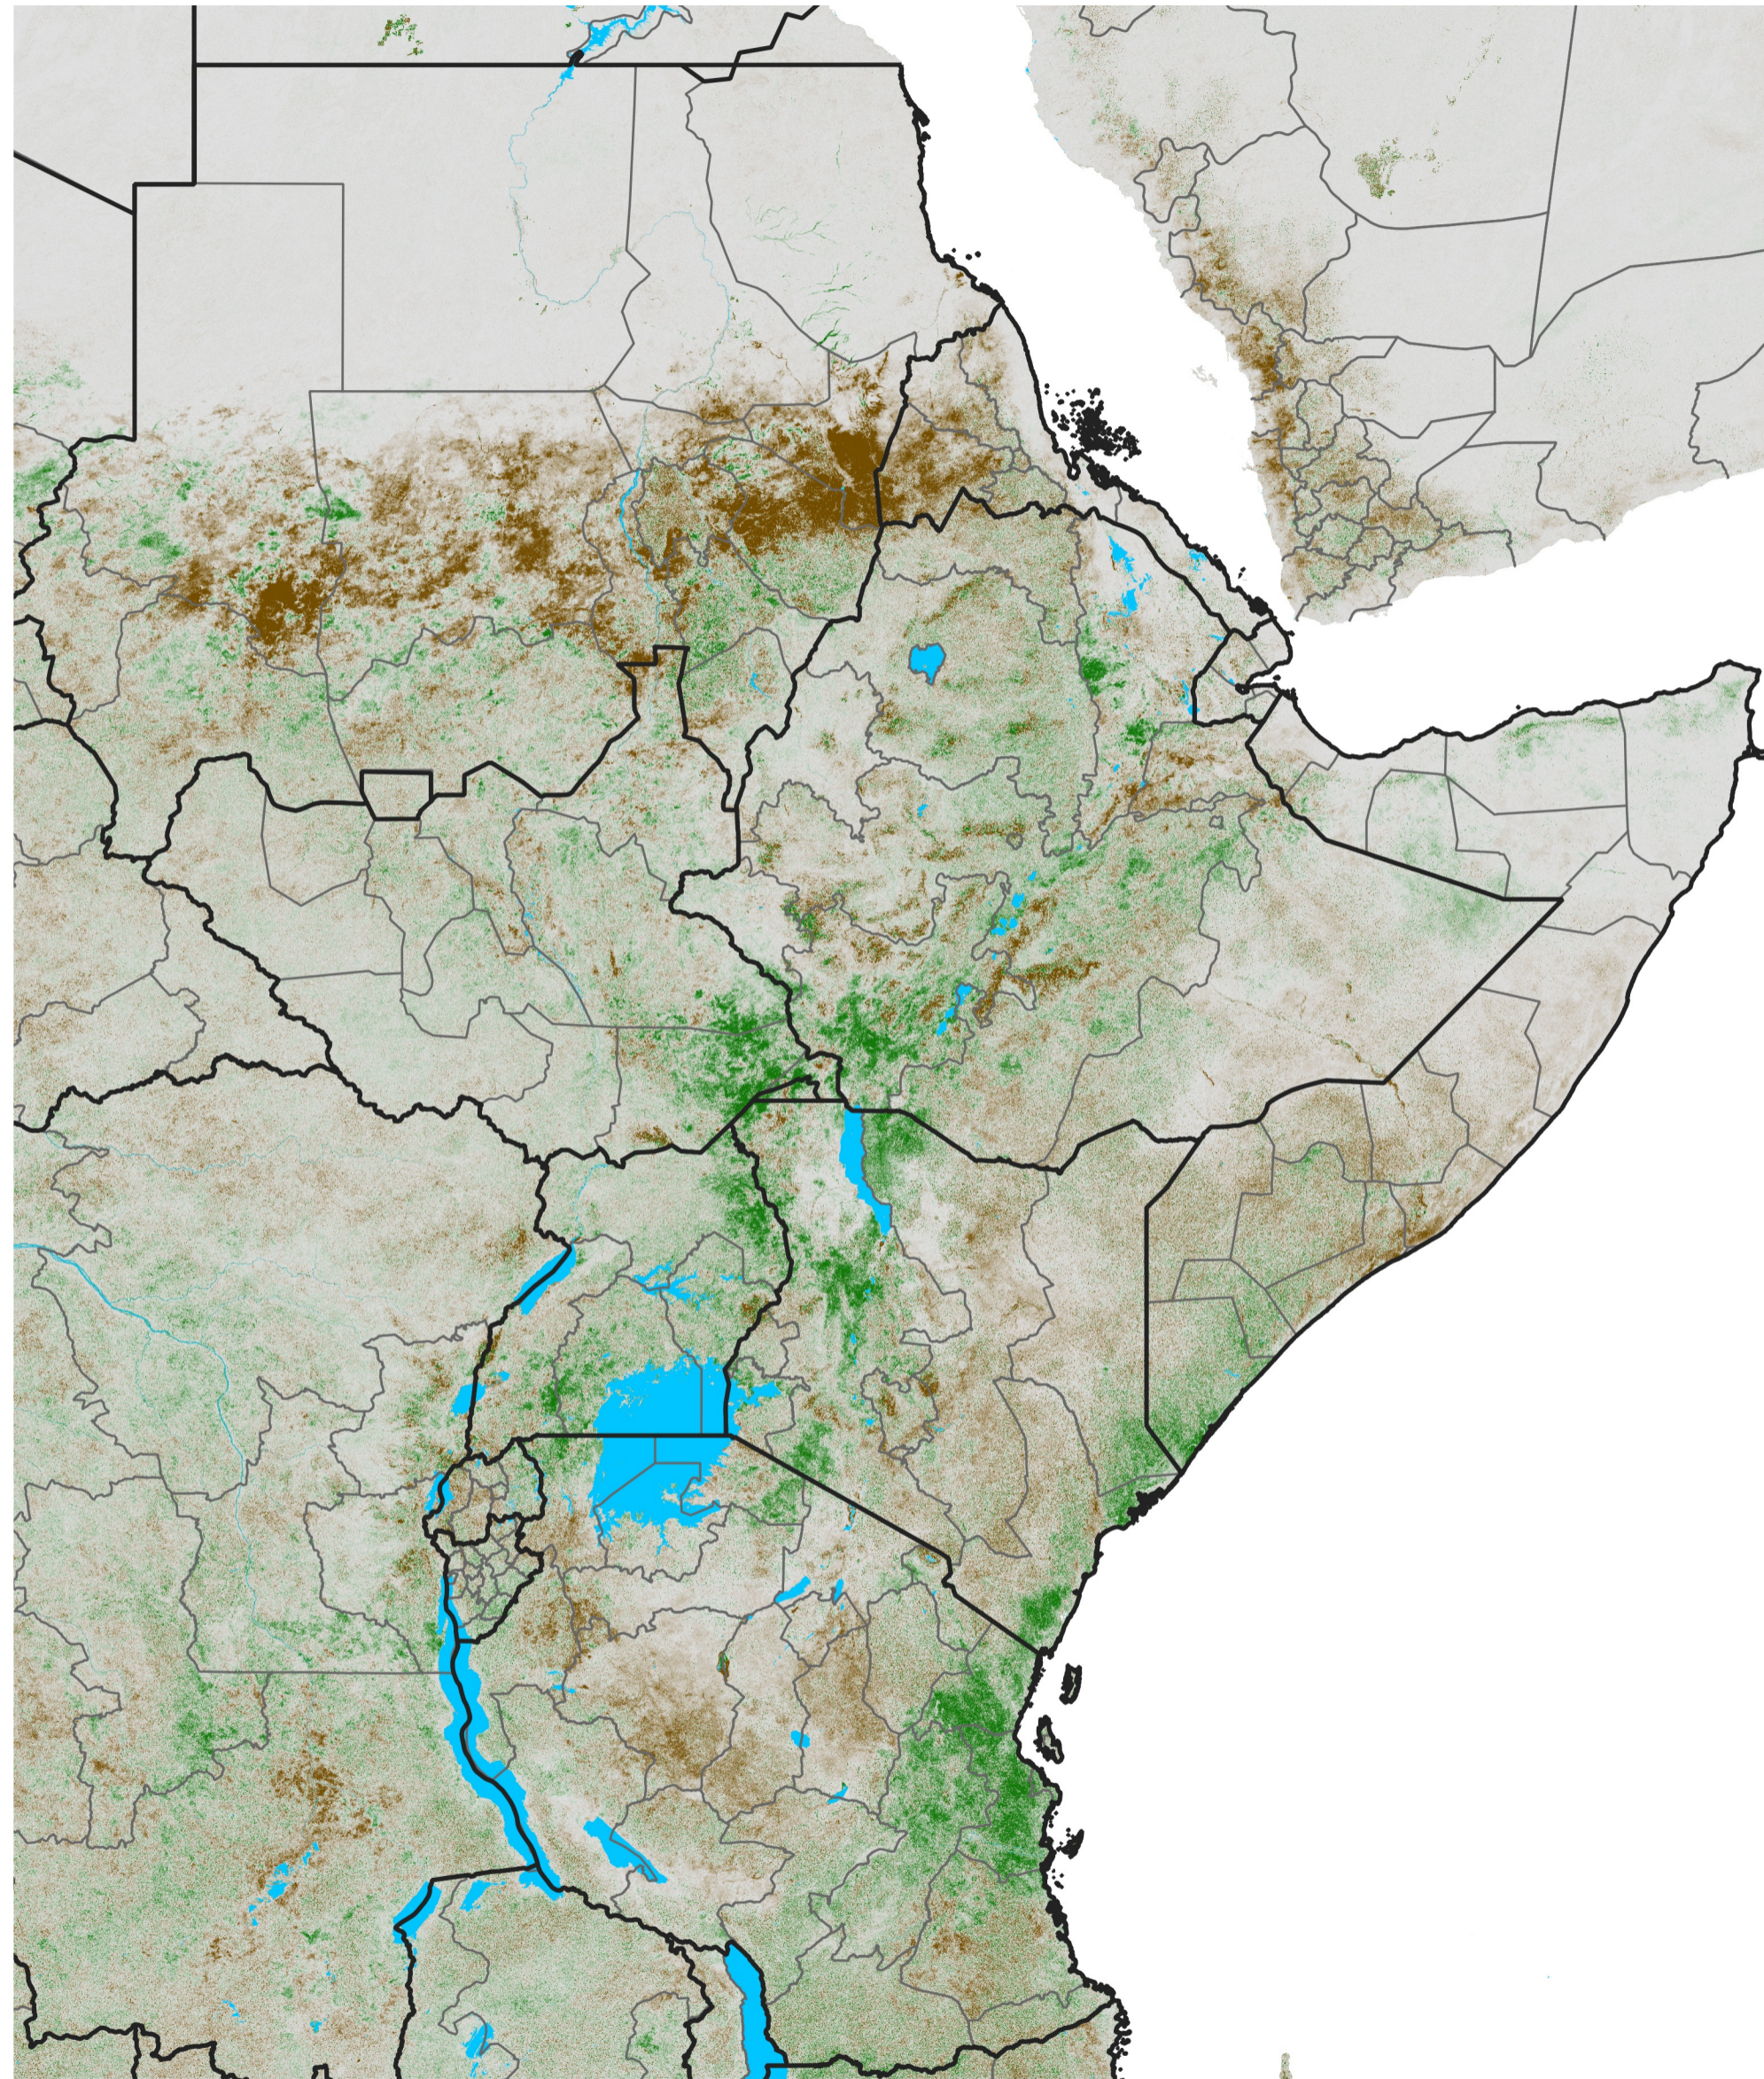

East Africa NDVI Difference

2017 minus 2016

Period 50 / Sep 01 - 10, 2017

NDVI Difference

< -0.3 -0.2 -0.1 -0.05 0.05 0.1 0.2 >0.3

Negative

No Difference

Positive