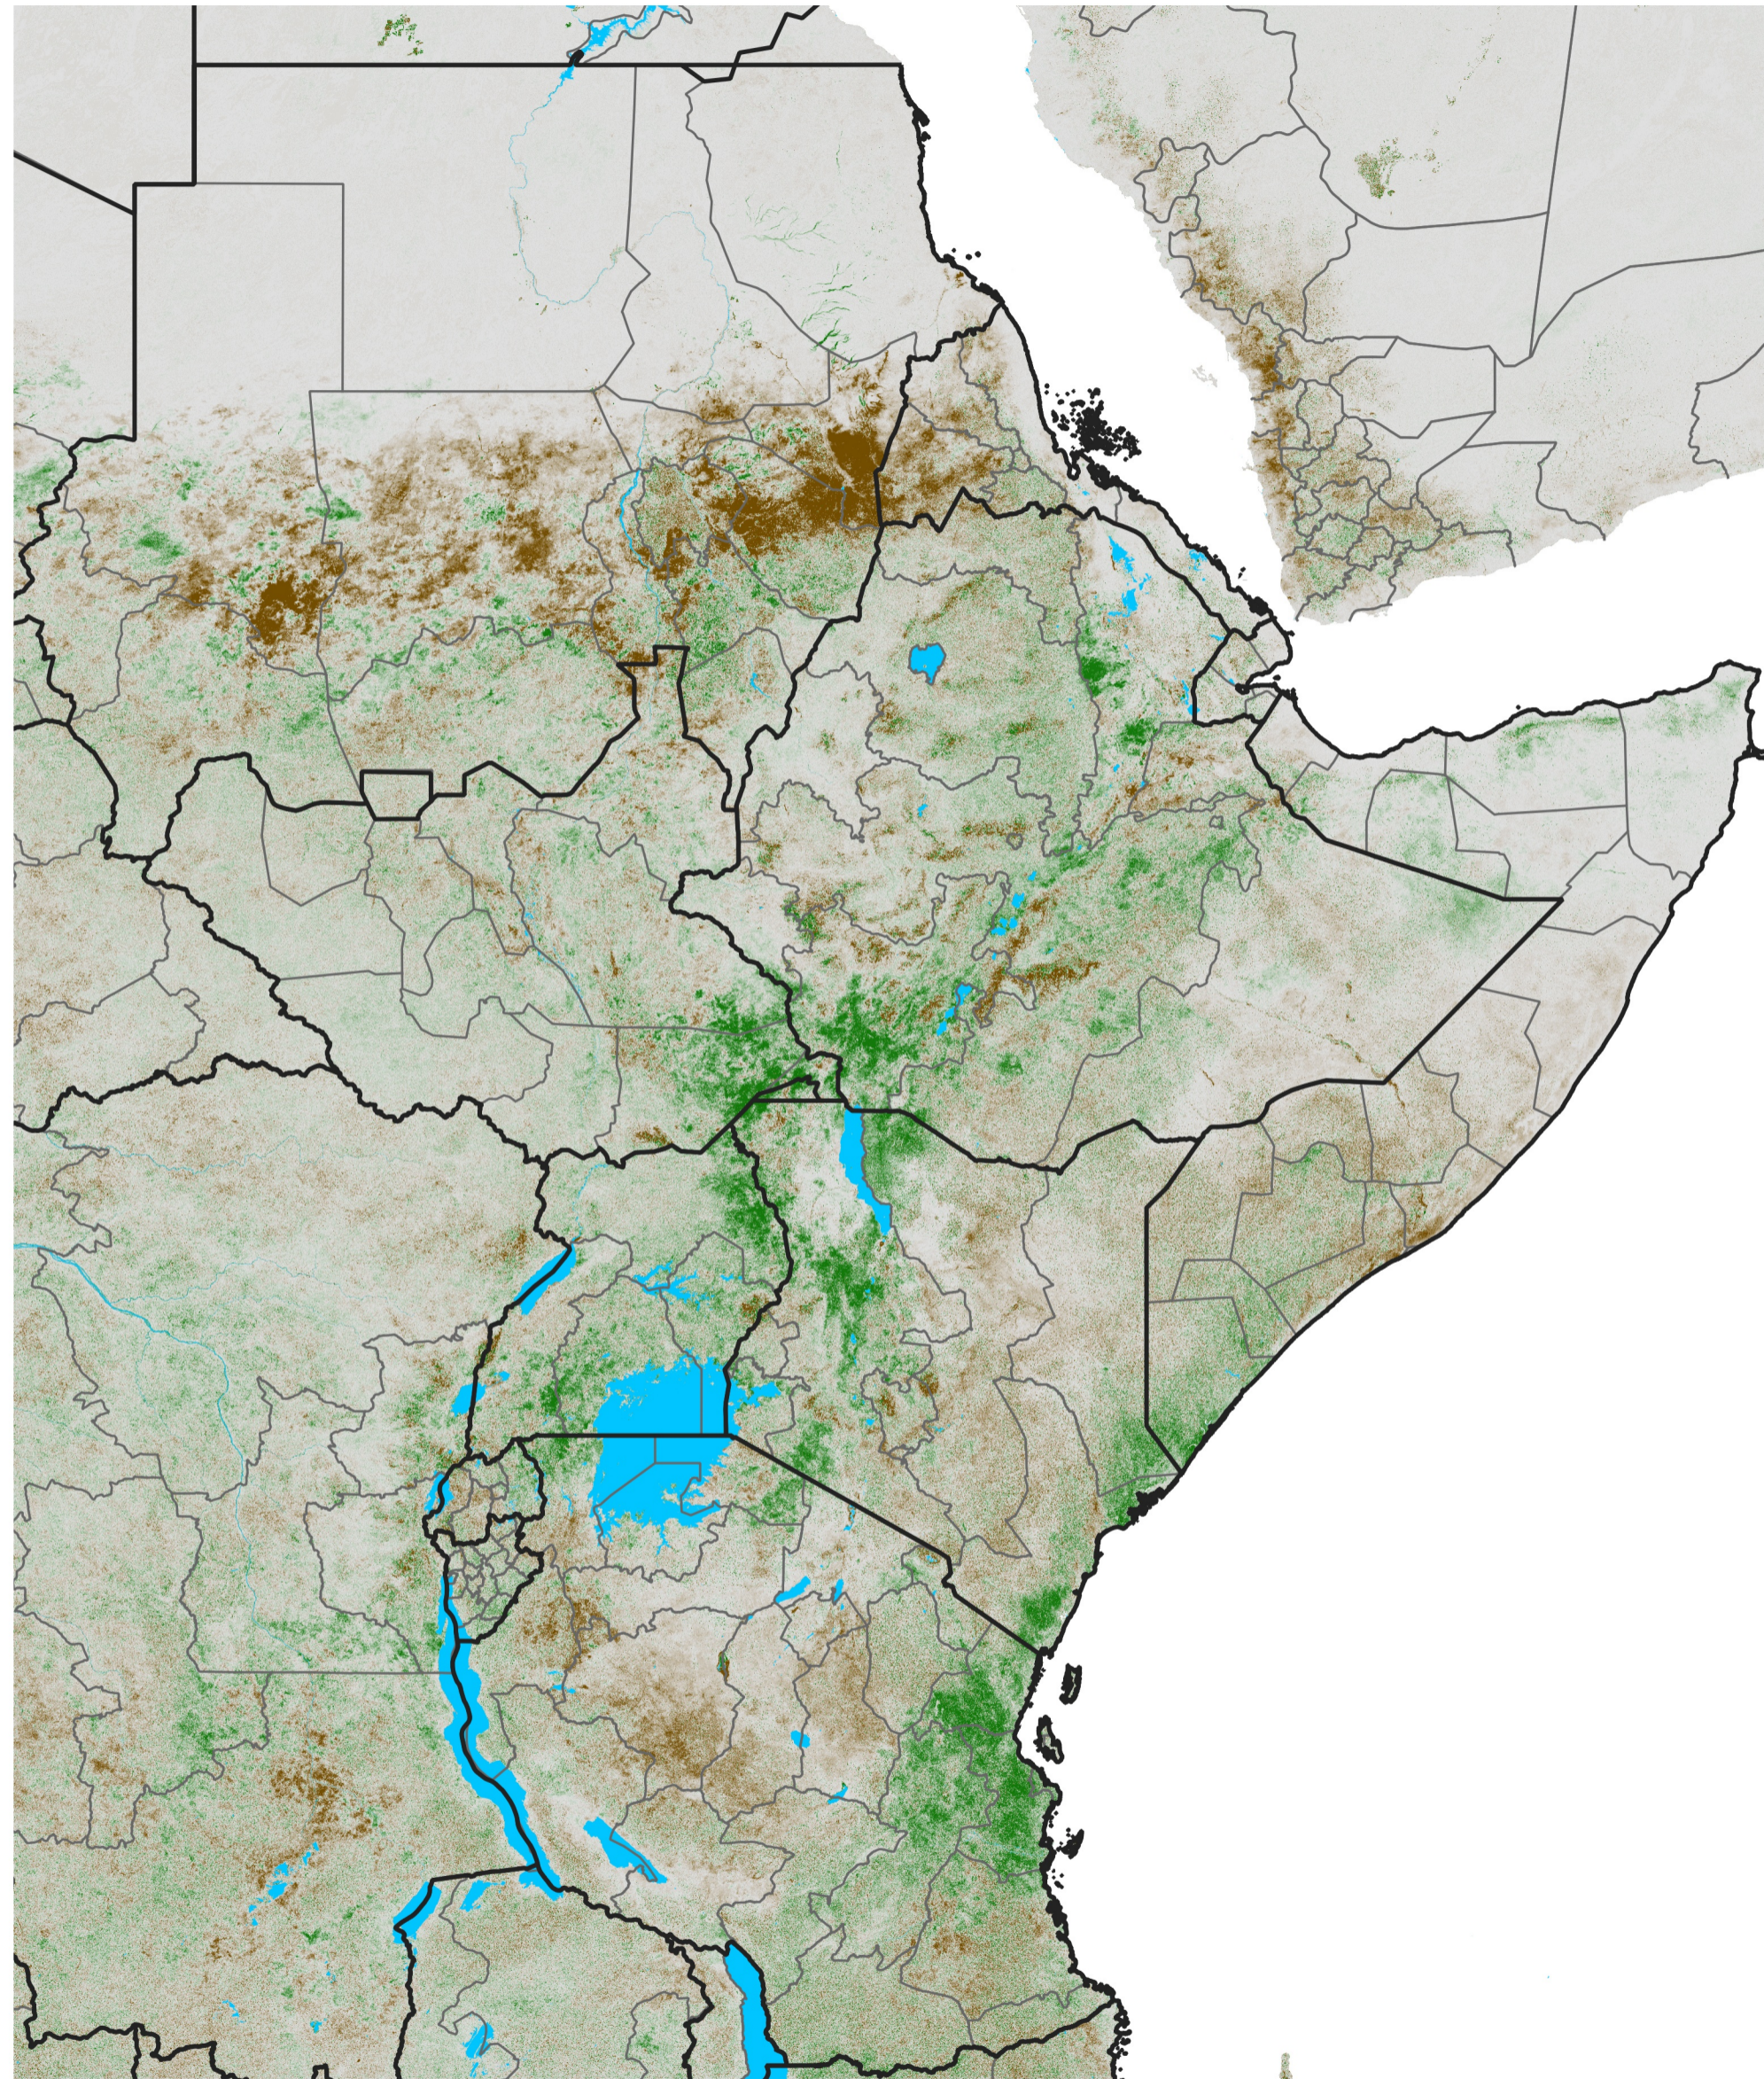

East Africa NDVI Difference

2017 minus 2016

Period 51 / Sep 06 - 15, 2017

NDVI Difference

< -0.3 -0.2 -0.1 -0.05 0.05 0.1 0.2 >0.3

Negative

No Difference

Positive