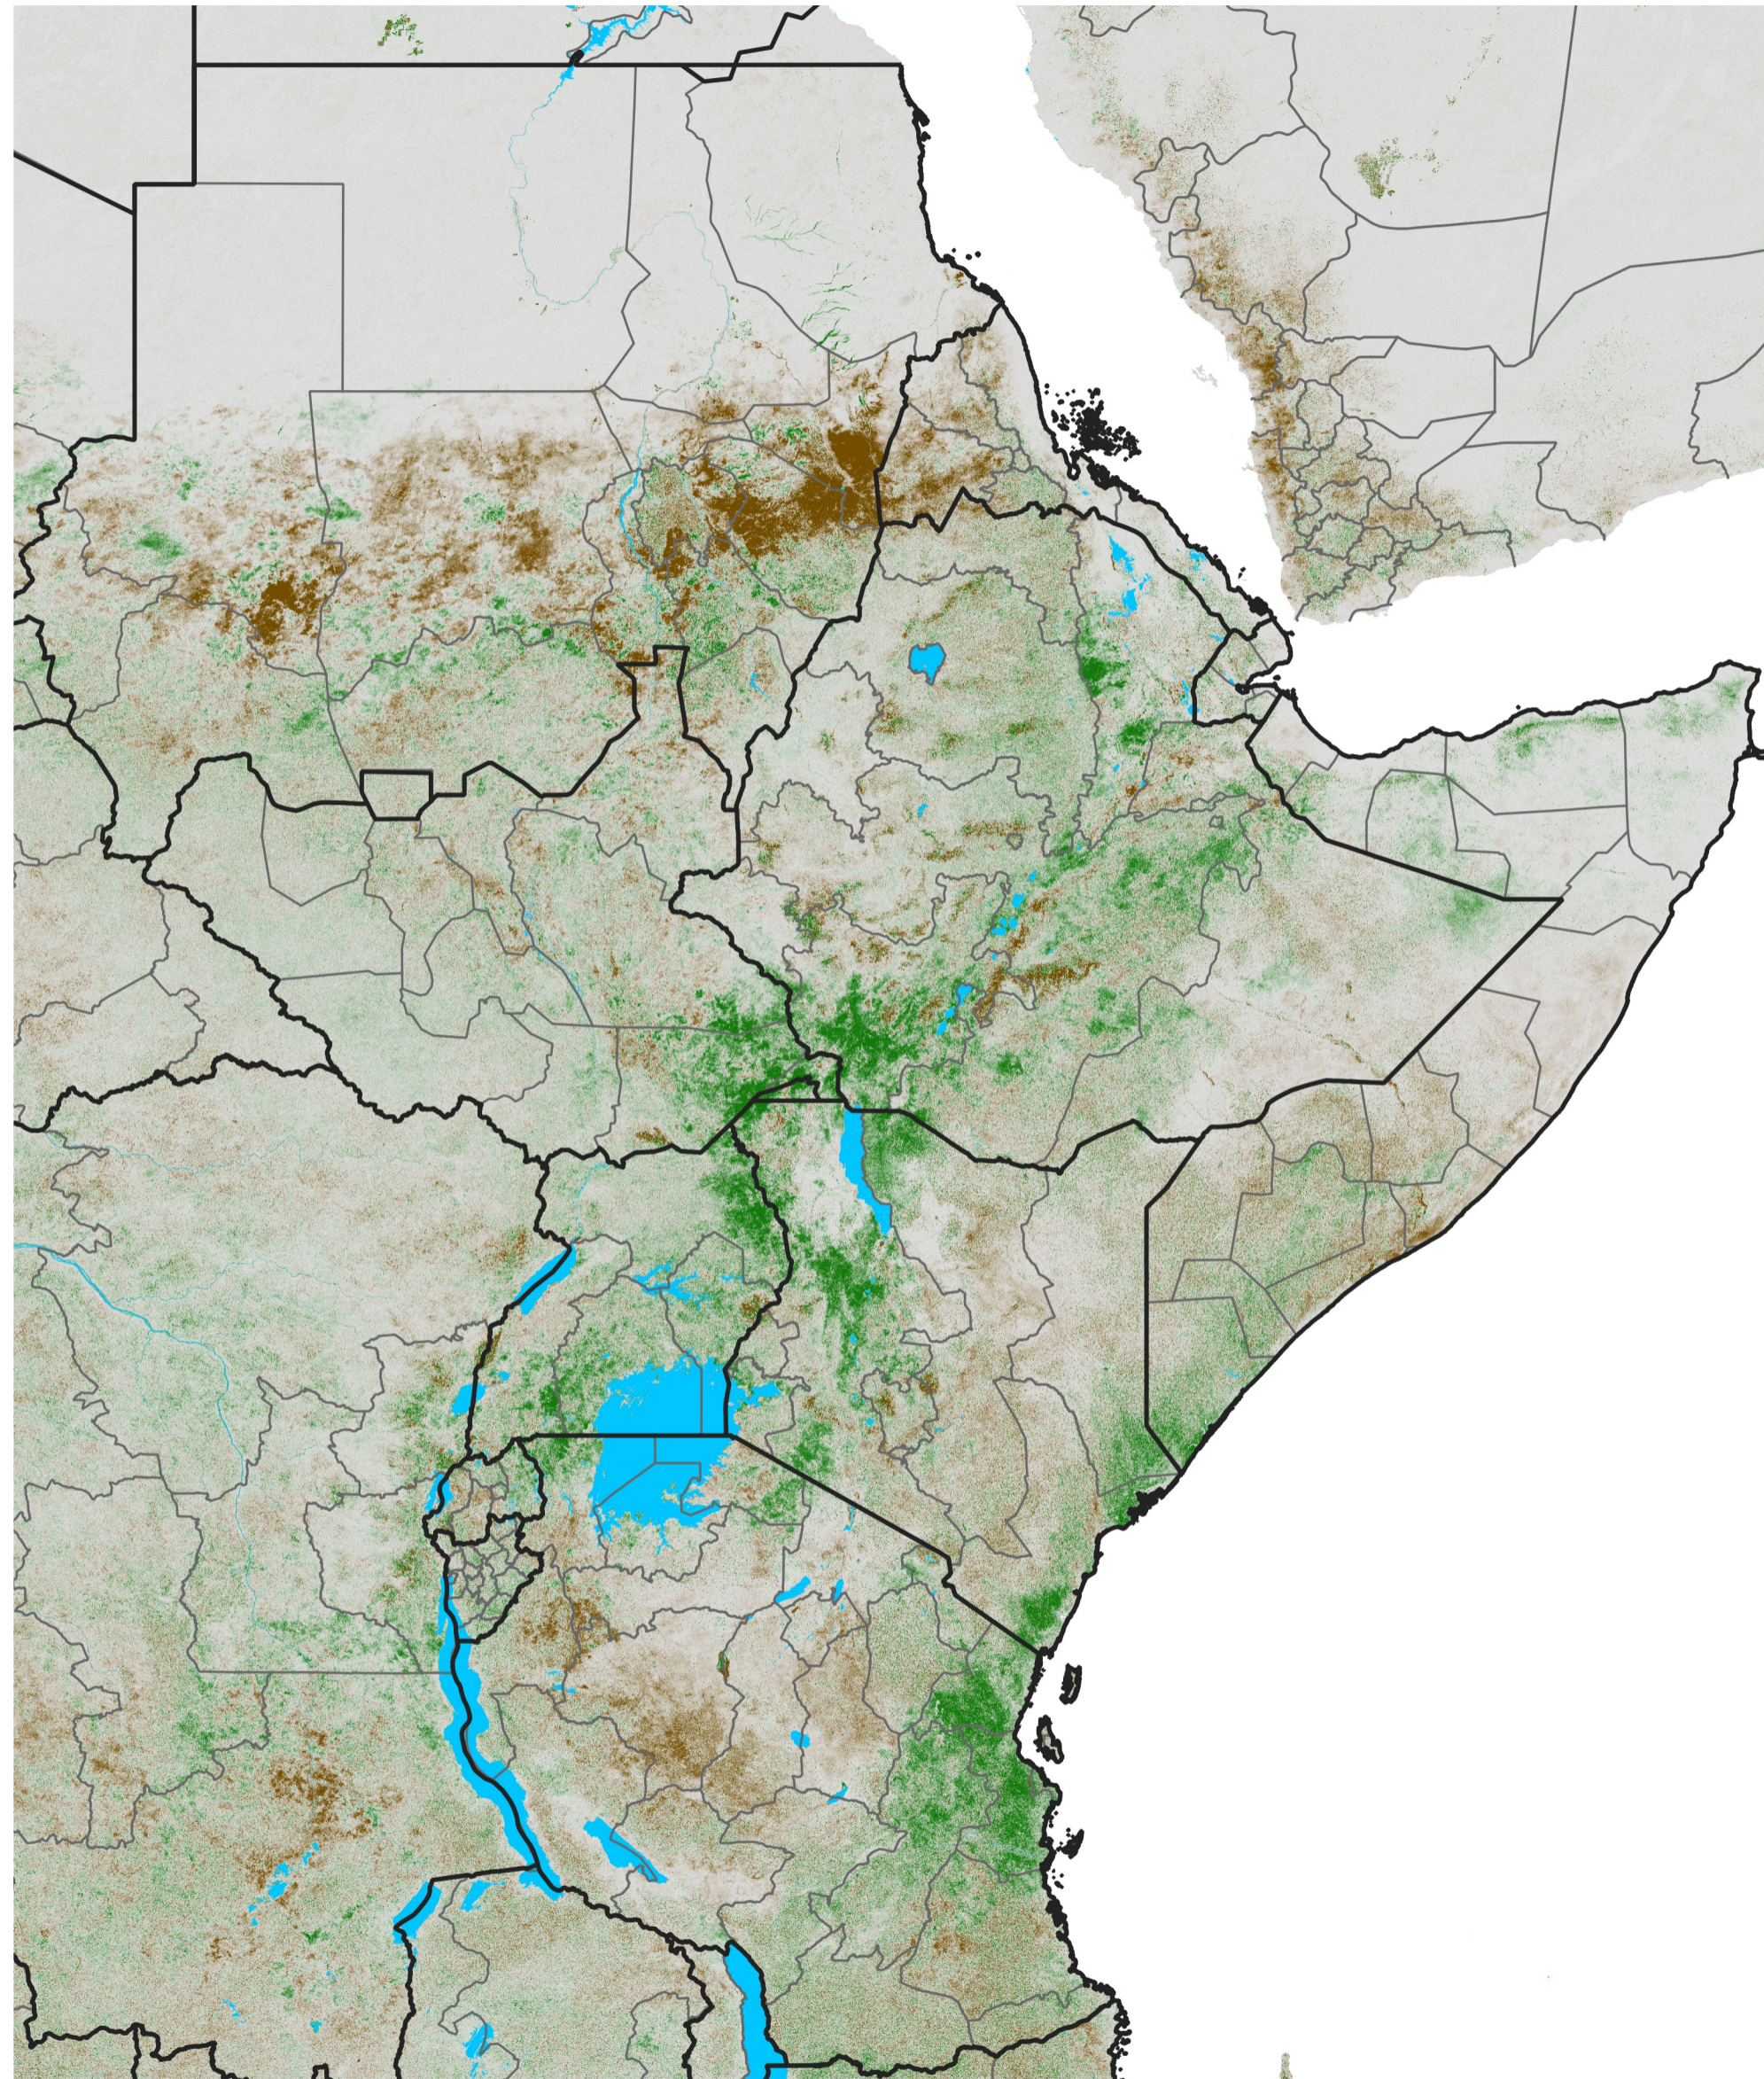

East Africa NDVI Difference

2017 minus 2016

Period 52 / Sep 11 - 20, 2017

NDVI Difference

< -0.3 -0.2 -0.1 -0.05 0.05 0.1 0.2 >0.3

Negative

No Difference

Positive