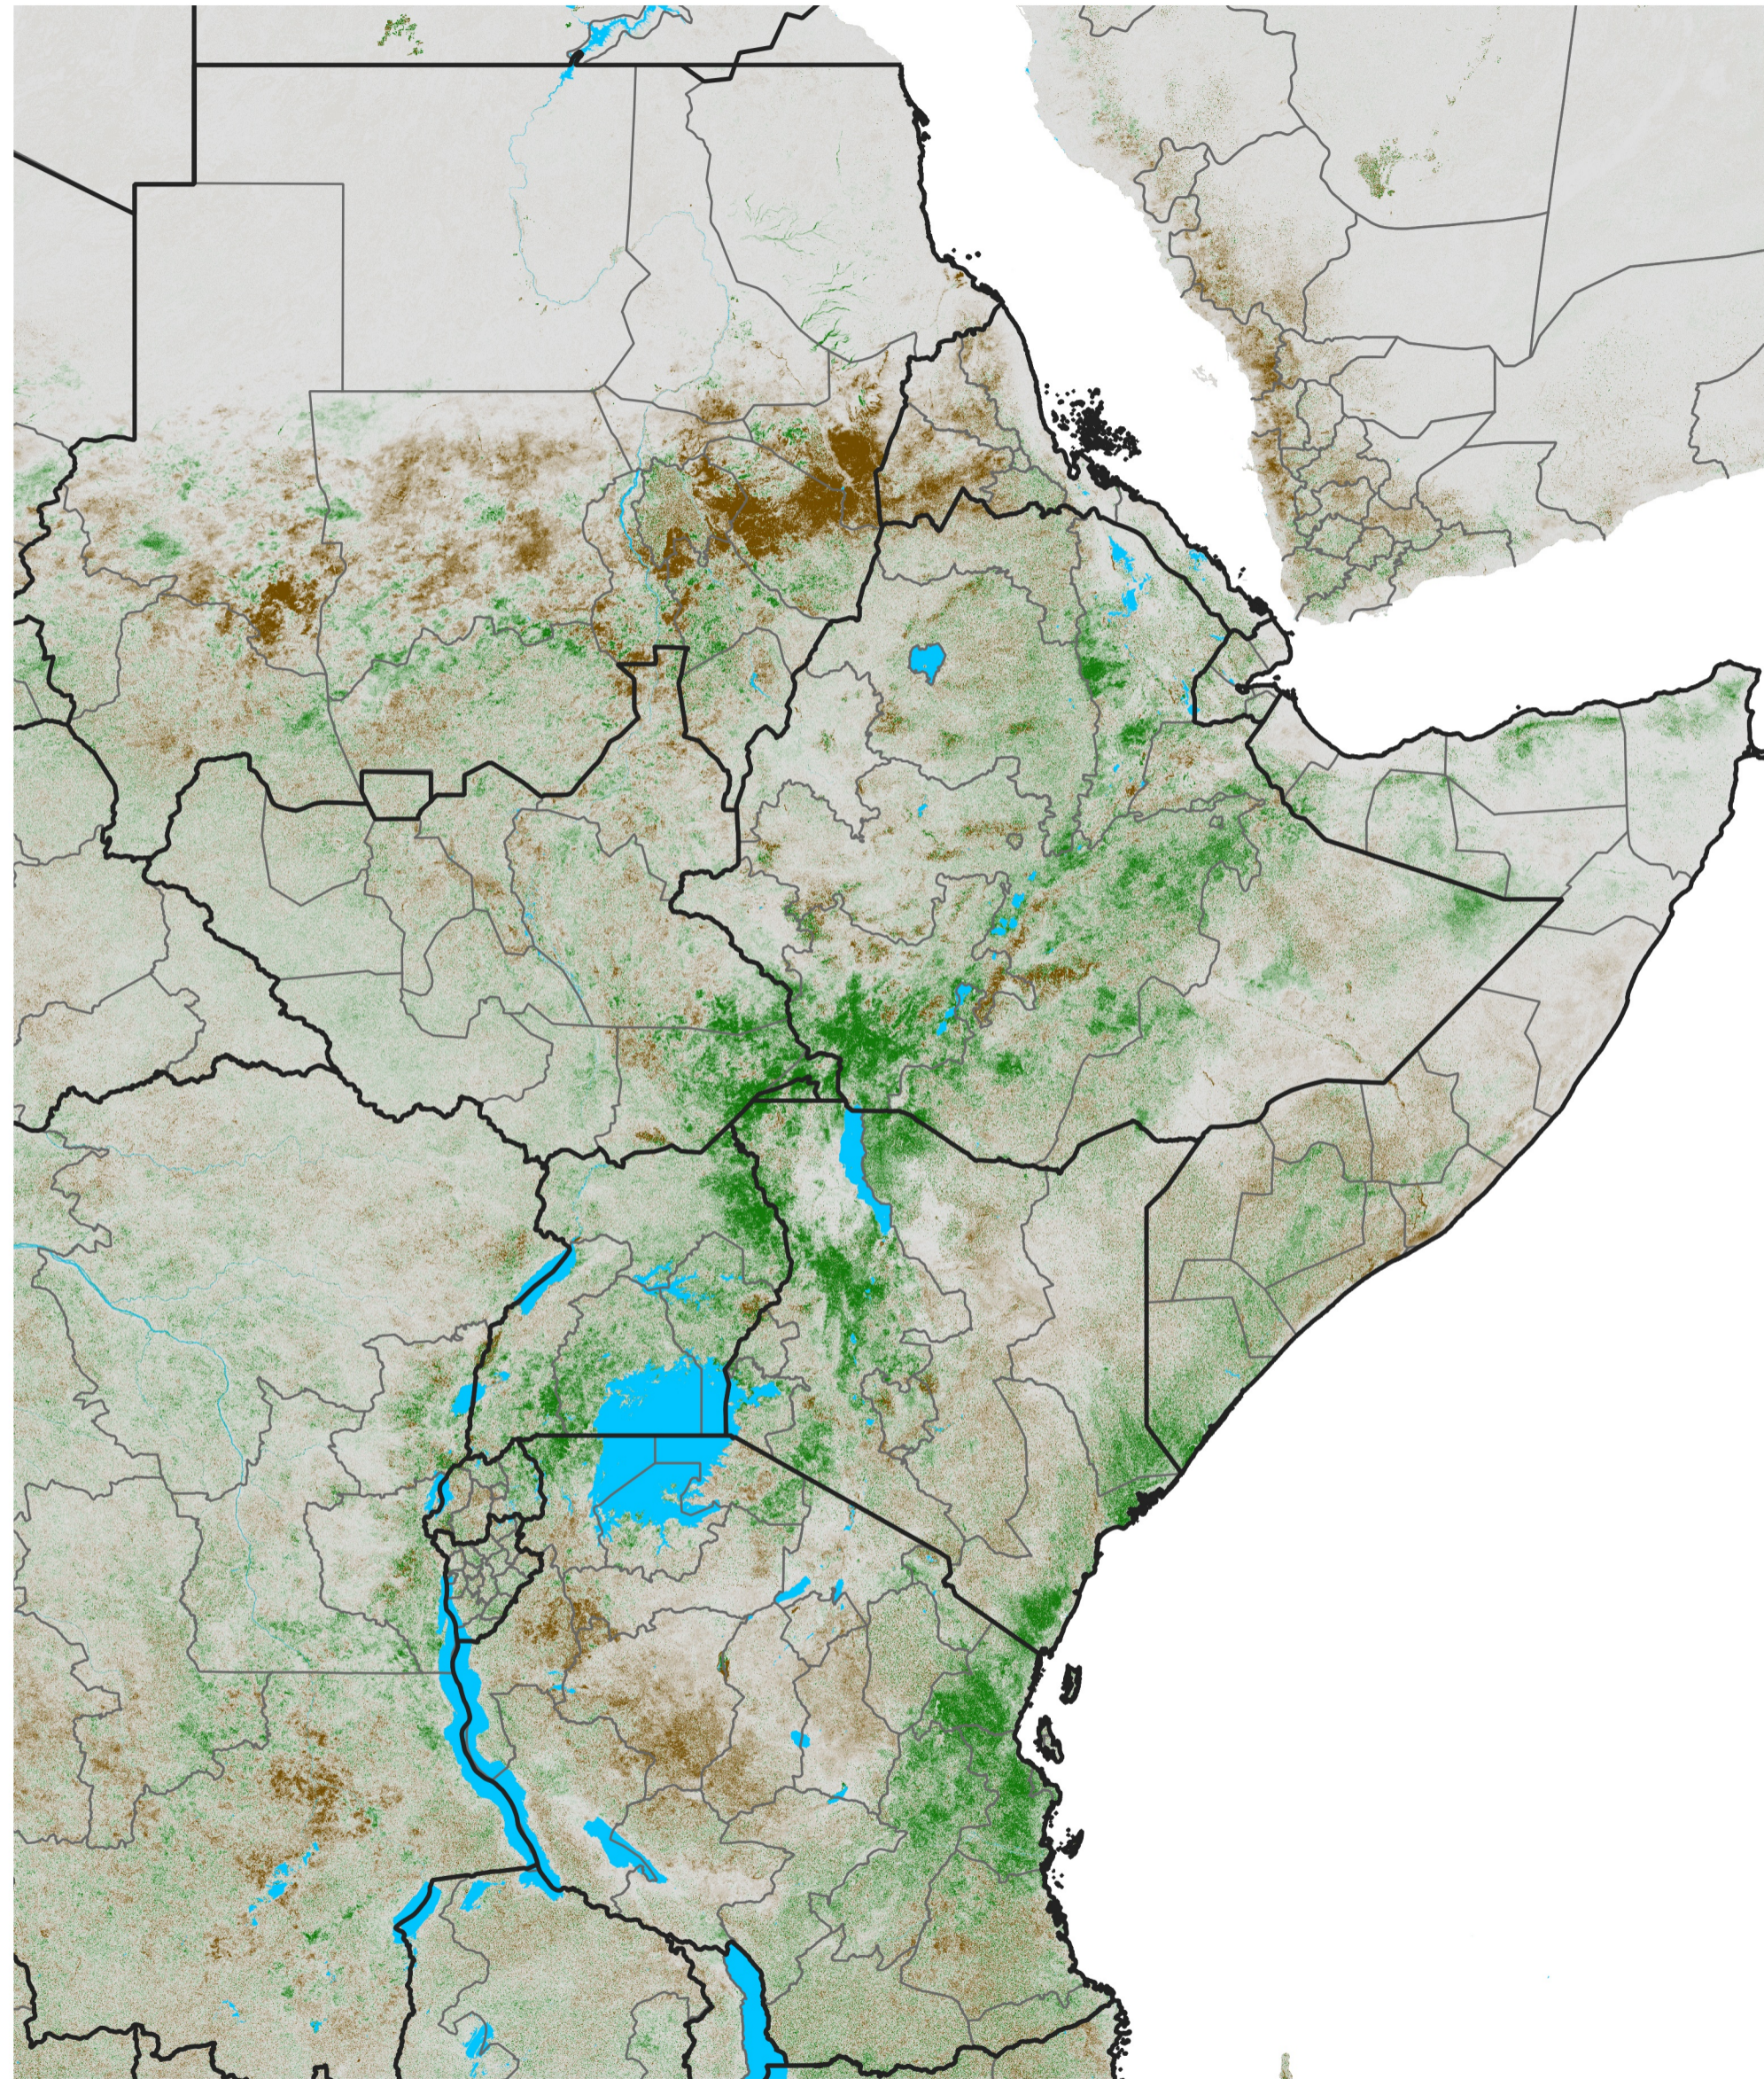

East Africa NDVI Difference

2017 minus 2016

Period 53 / Sep 16 - 25, 2017

NDVI Difference

< -0.3 -0.2 -0.1 -0.05 0.05 0.1 0.2 >0.3

Negative

No Difference

Positive