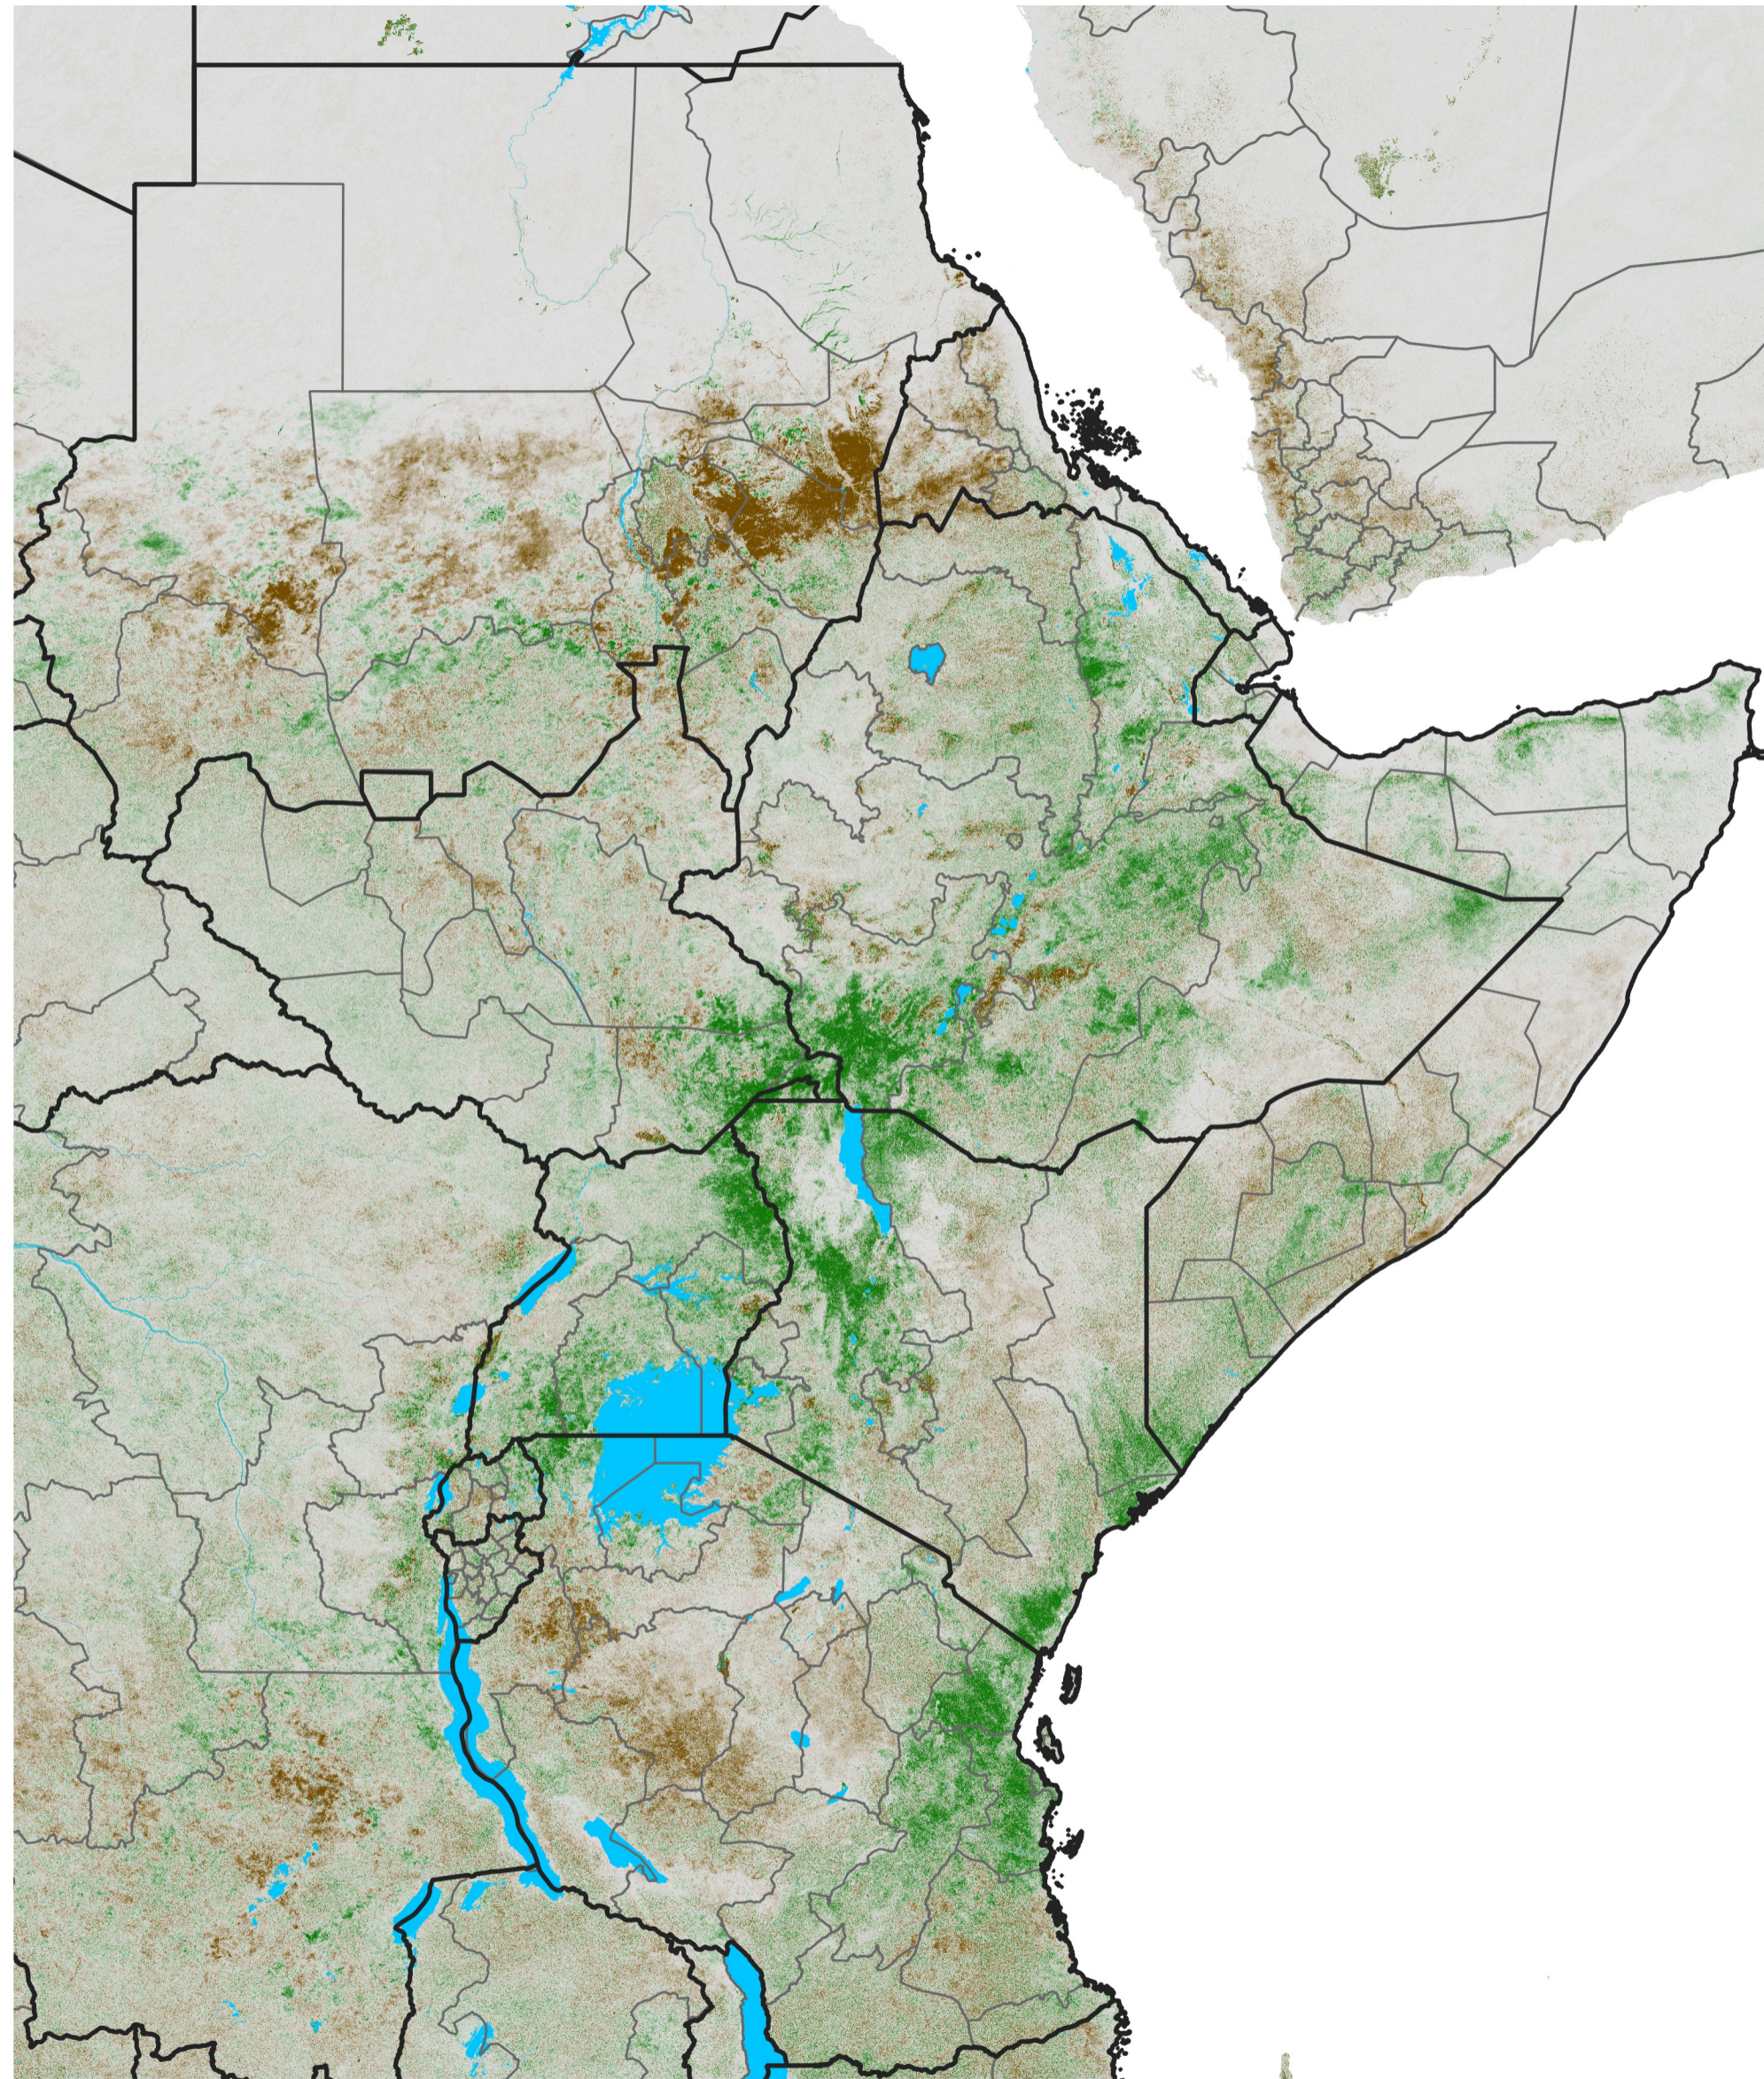

# East Africa NDVI Difference

2017 minus 2016

Period 54 / Sep 21 - 30, 2017

## NDVI Difference

< -0.3   -0.2   -0.1   -0.05   0.05   0.1   0.2   >0.3

Negative

No Difference

Positive