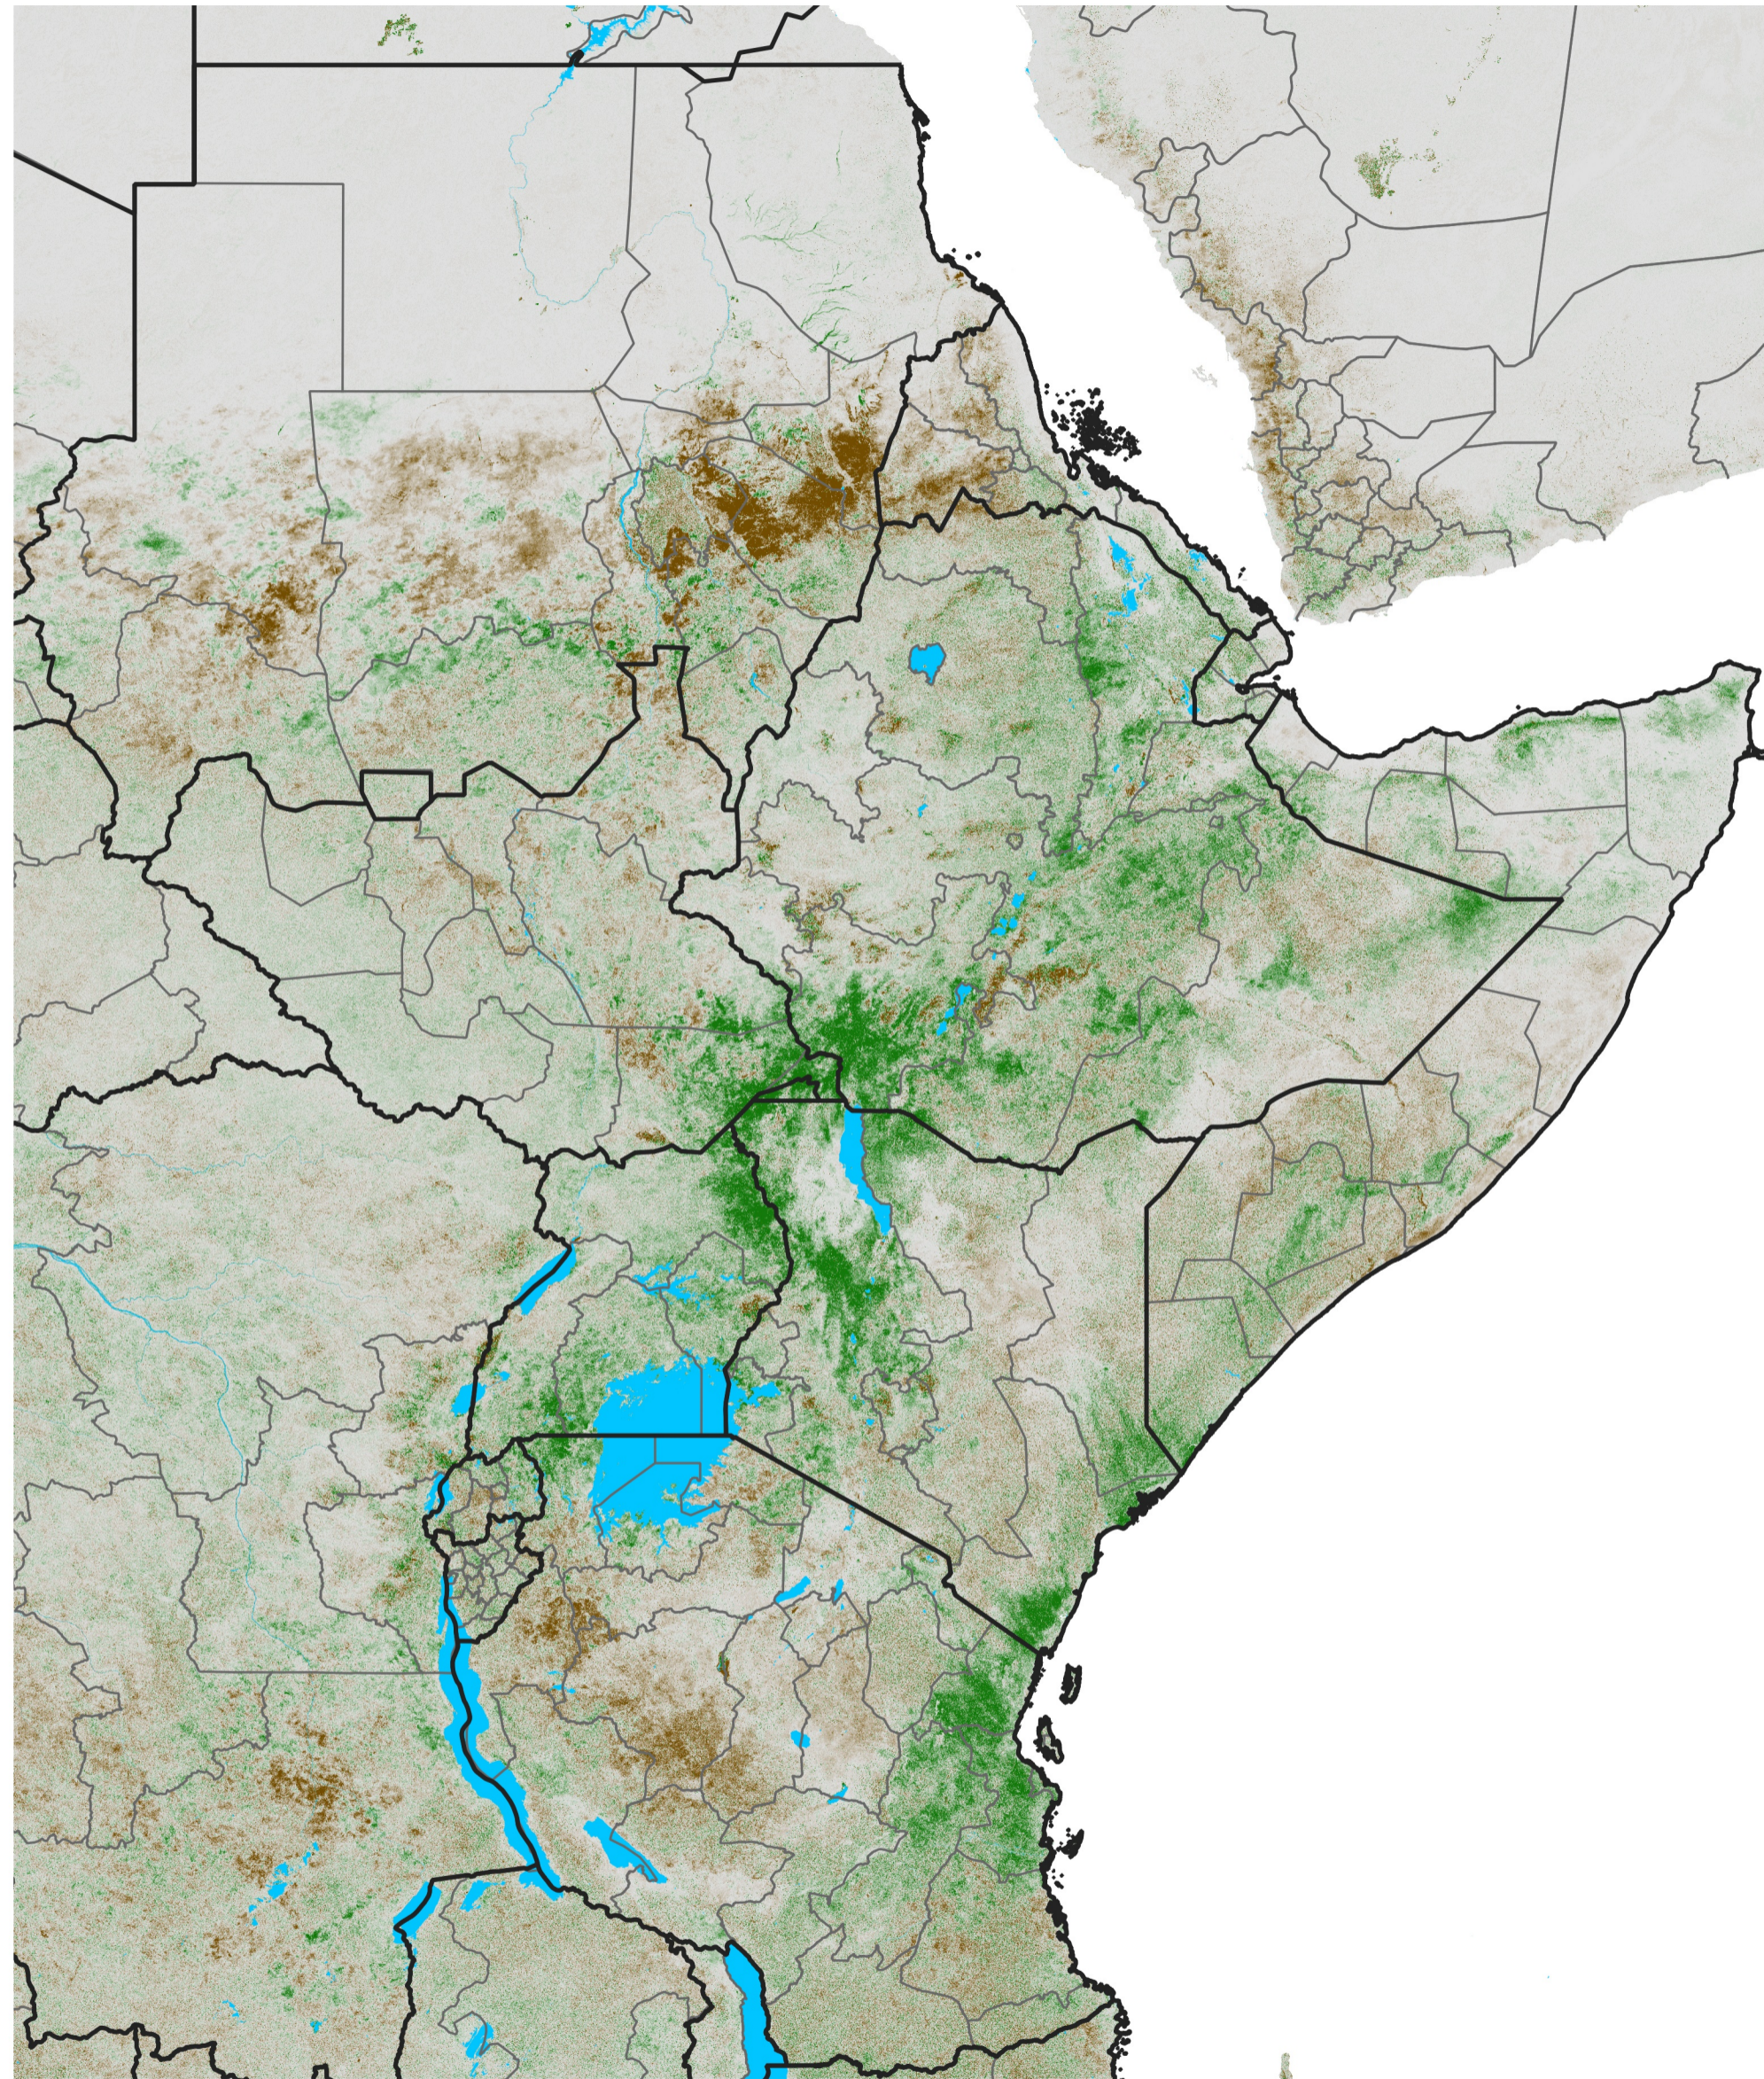

East Africa NDVI Difference

2017 minus 2016

Period 55 / Sep 26 - Oct 05, 2017

NDVI Difference

< -0.3 -0.2 -0.1 -0.05 0.05 0.1 0.2 >0.3

Negative

No Difference

Positive