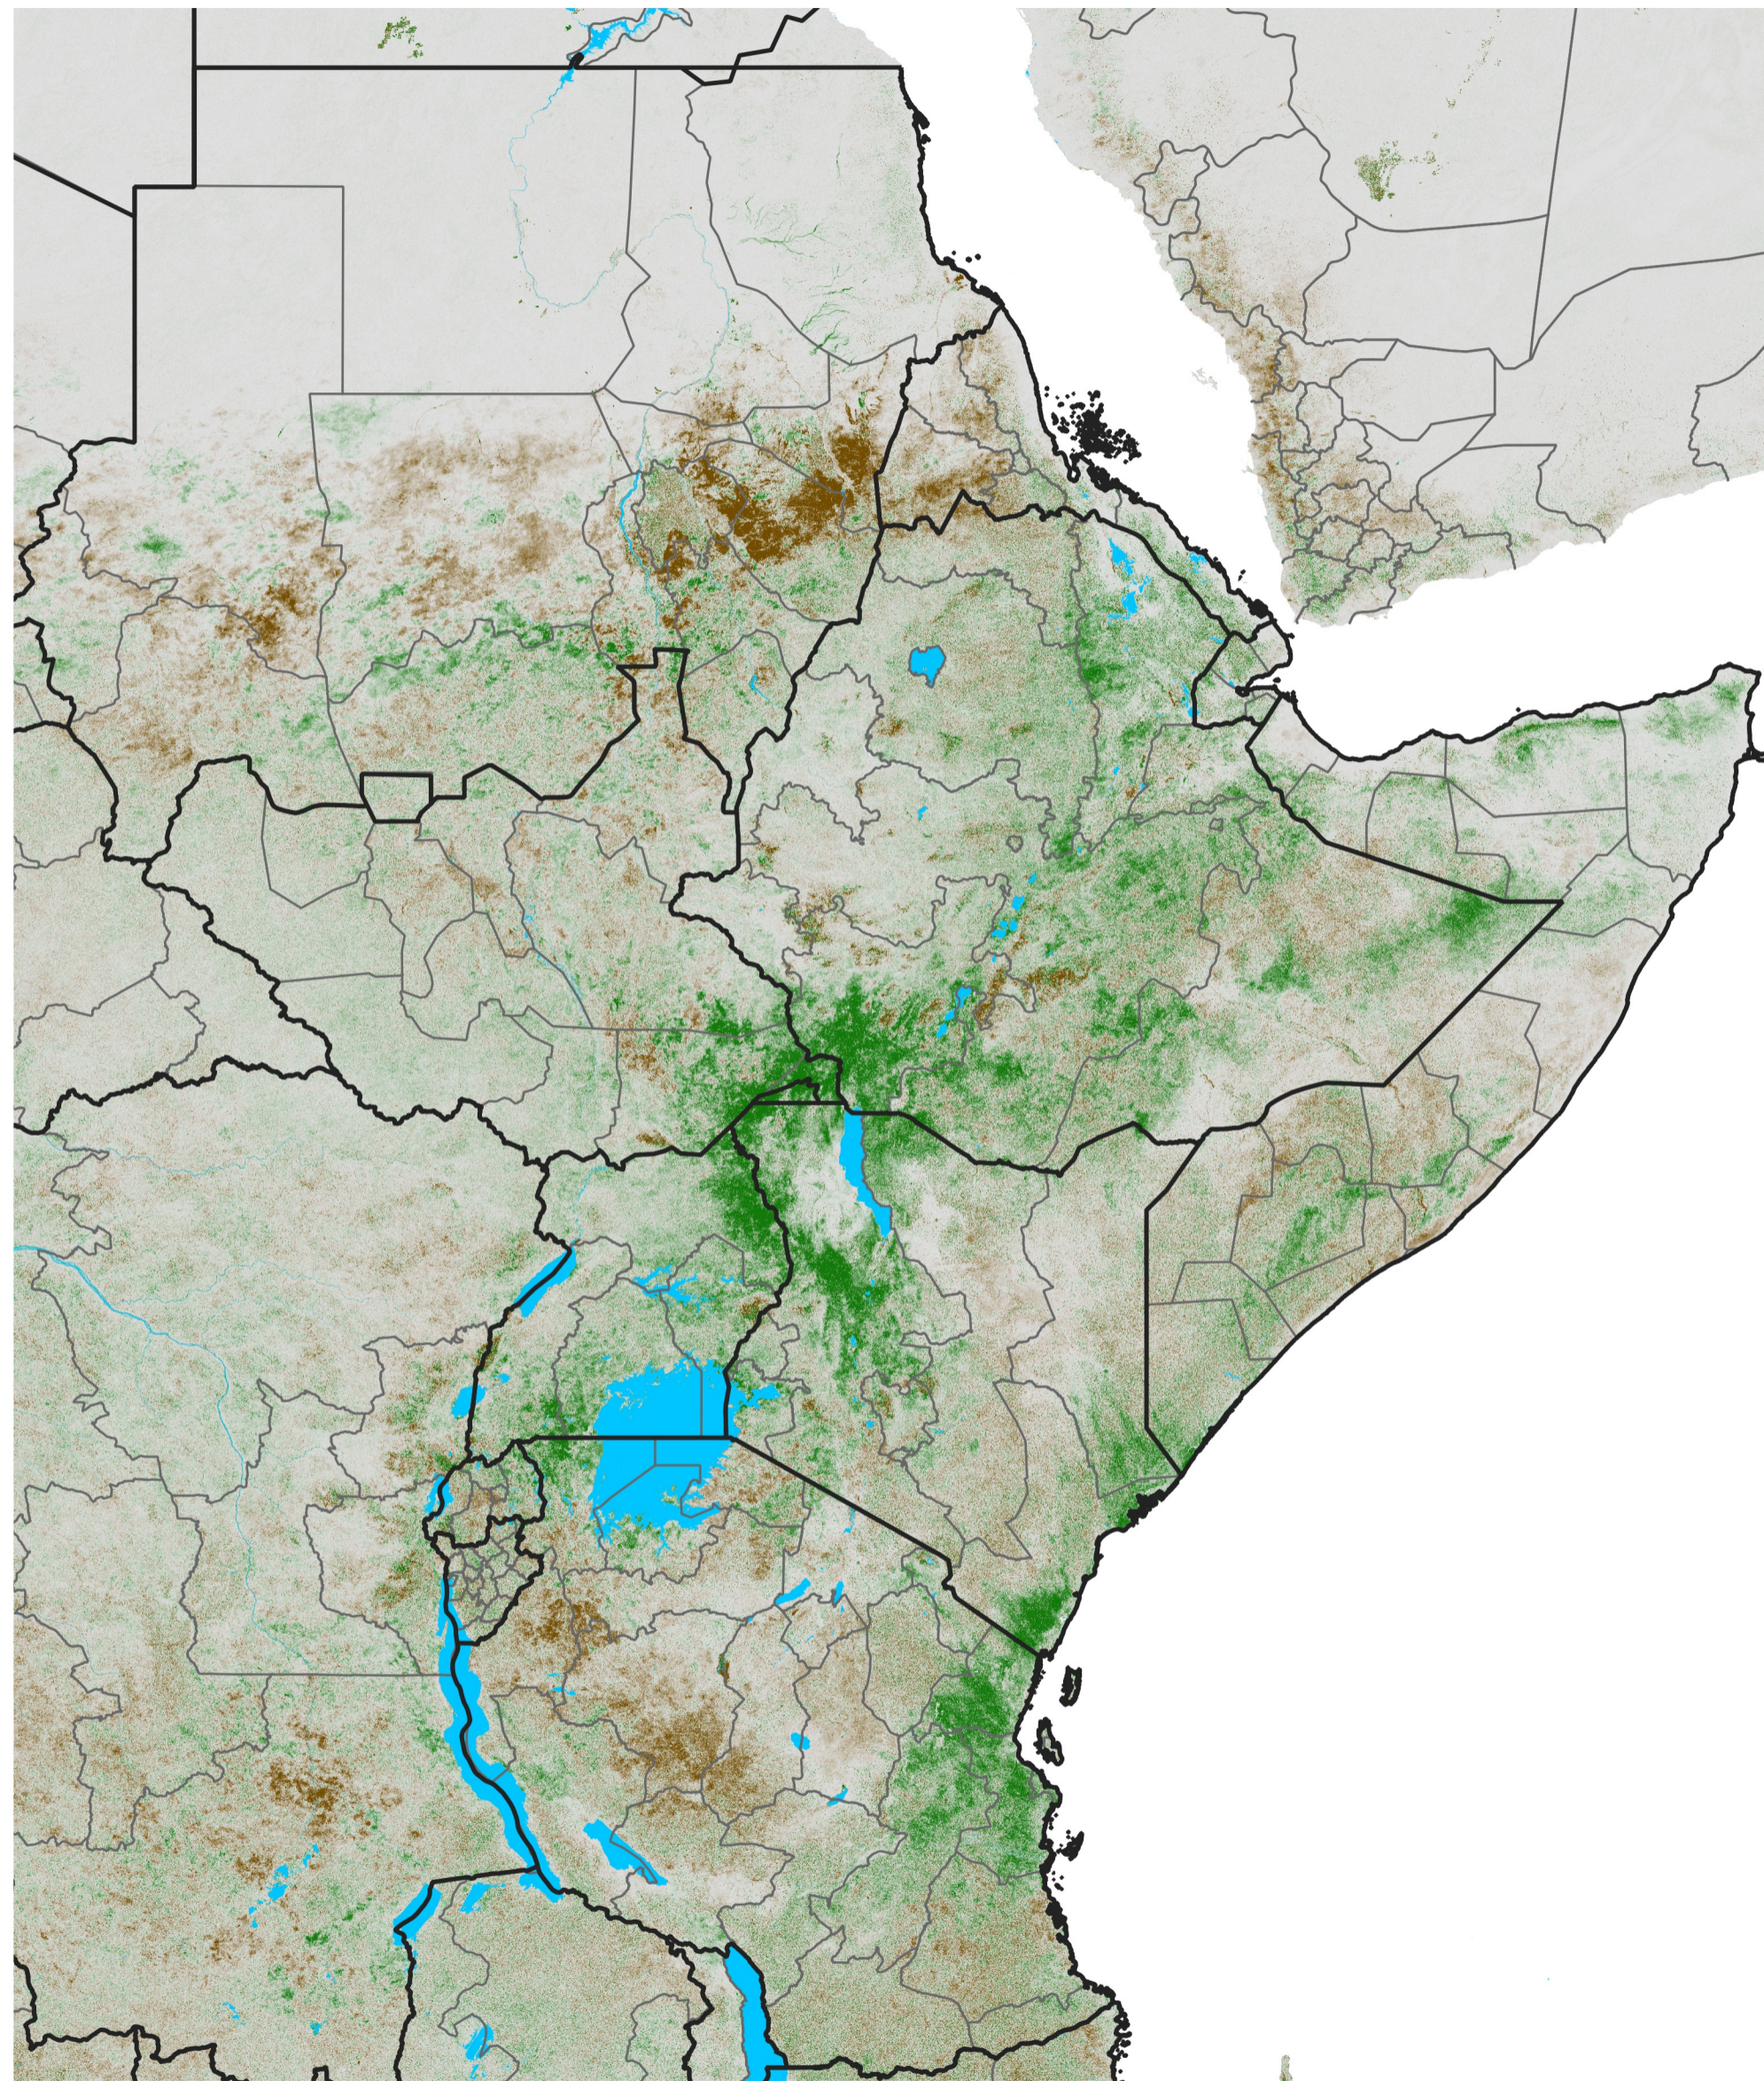

East Africa NDVI Difference

2017 minus 2016

Period 56 / Oct 01 - 10, 2017

NDVI Difference

< -0.3 -0.2 -0.1 -0.05 0.05 0.1 0.2 >0.3

Negative

No Difference

Positive