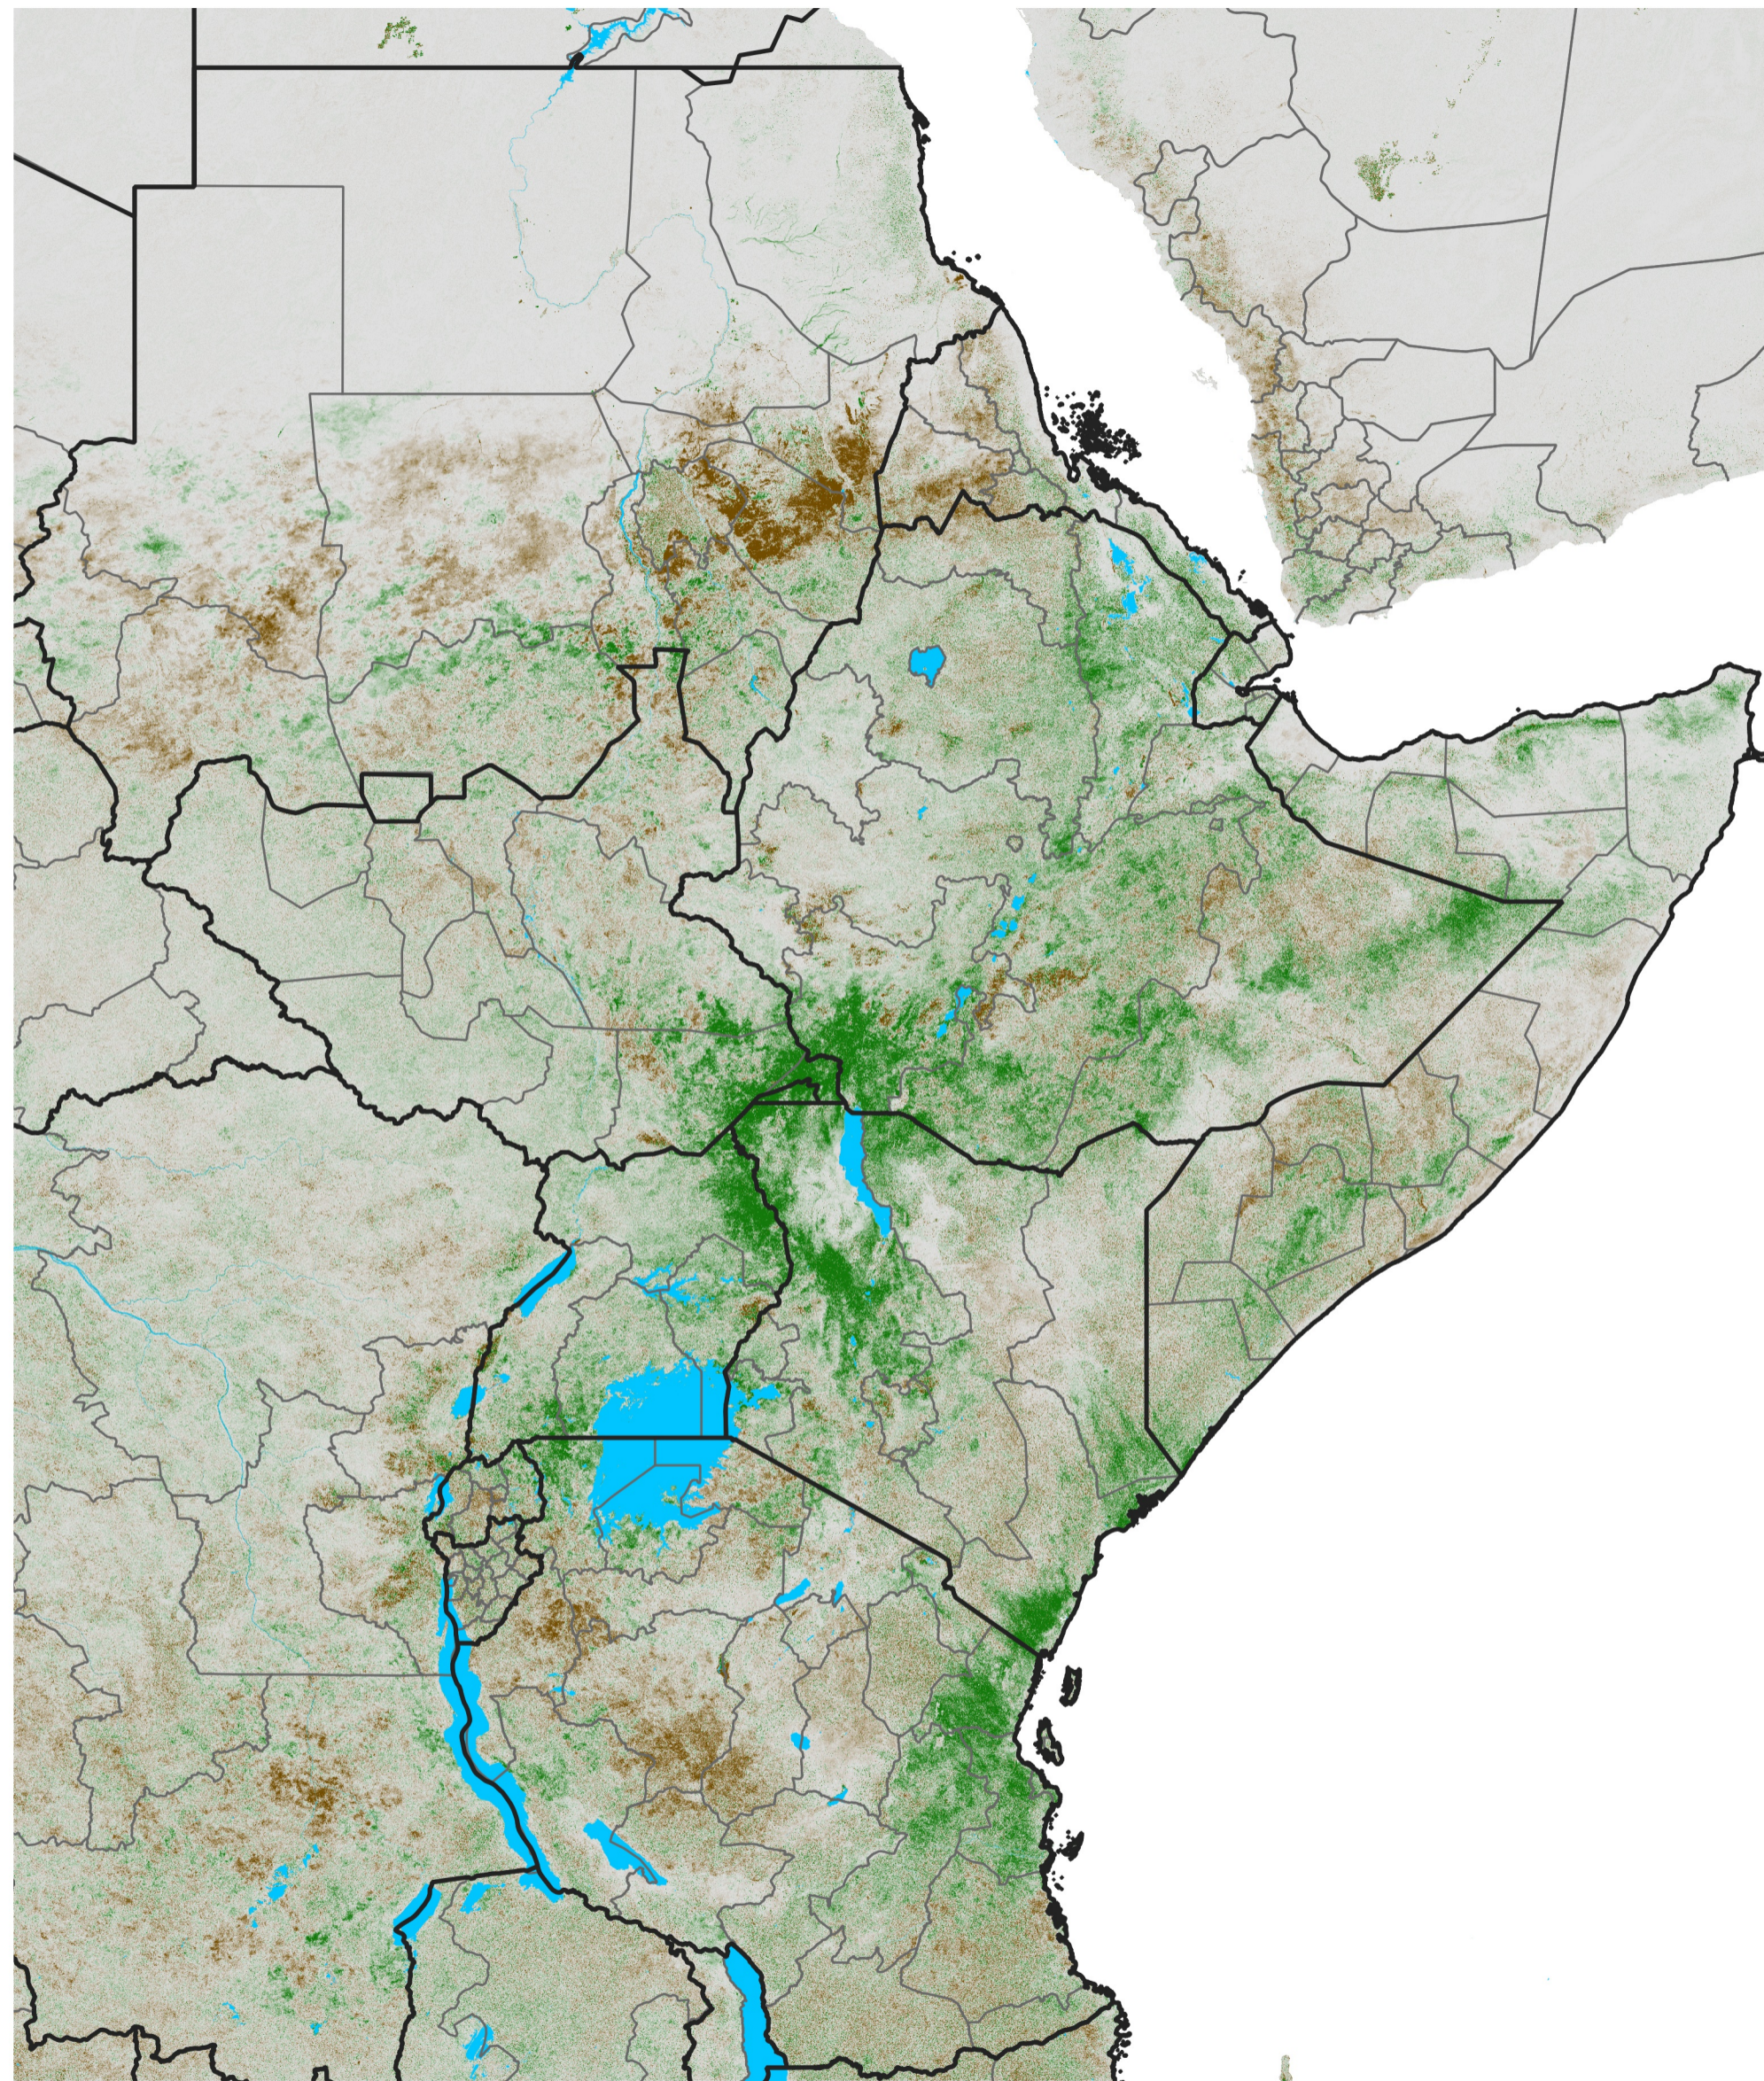

East Africa NDVI Difference

2017 minus 2016

Period 57 / Oct 06 - 15, 2017

NDVI Difference

< -0.3 -0.2 -0.1 -0.05 0.05 0.1 0.2 >0.3

Negative

No Difference

Positive