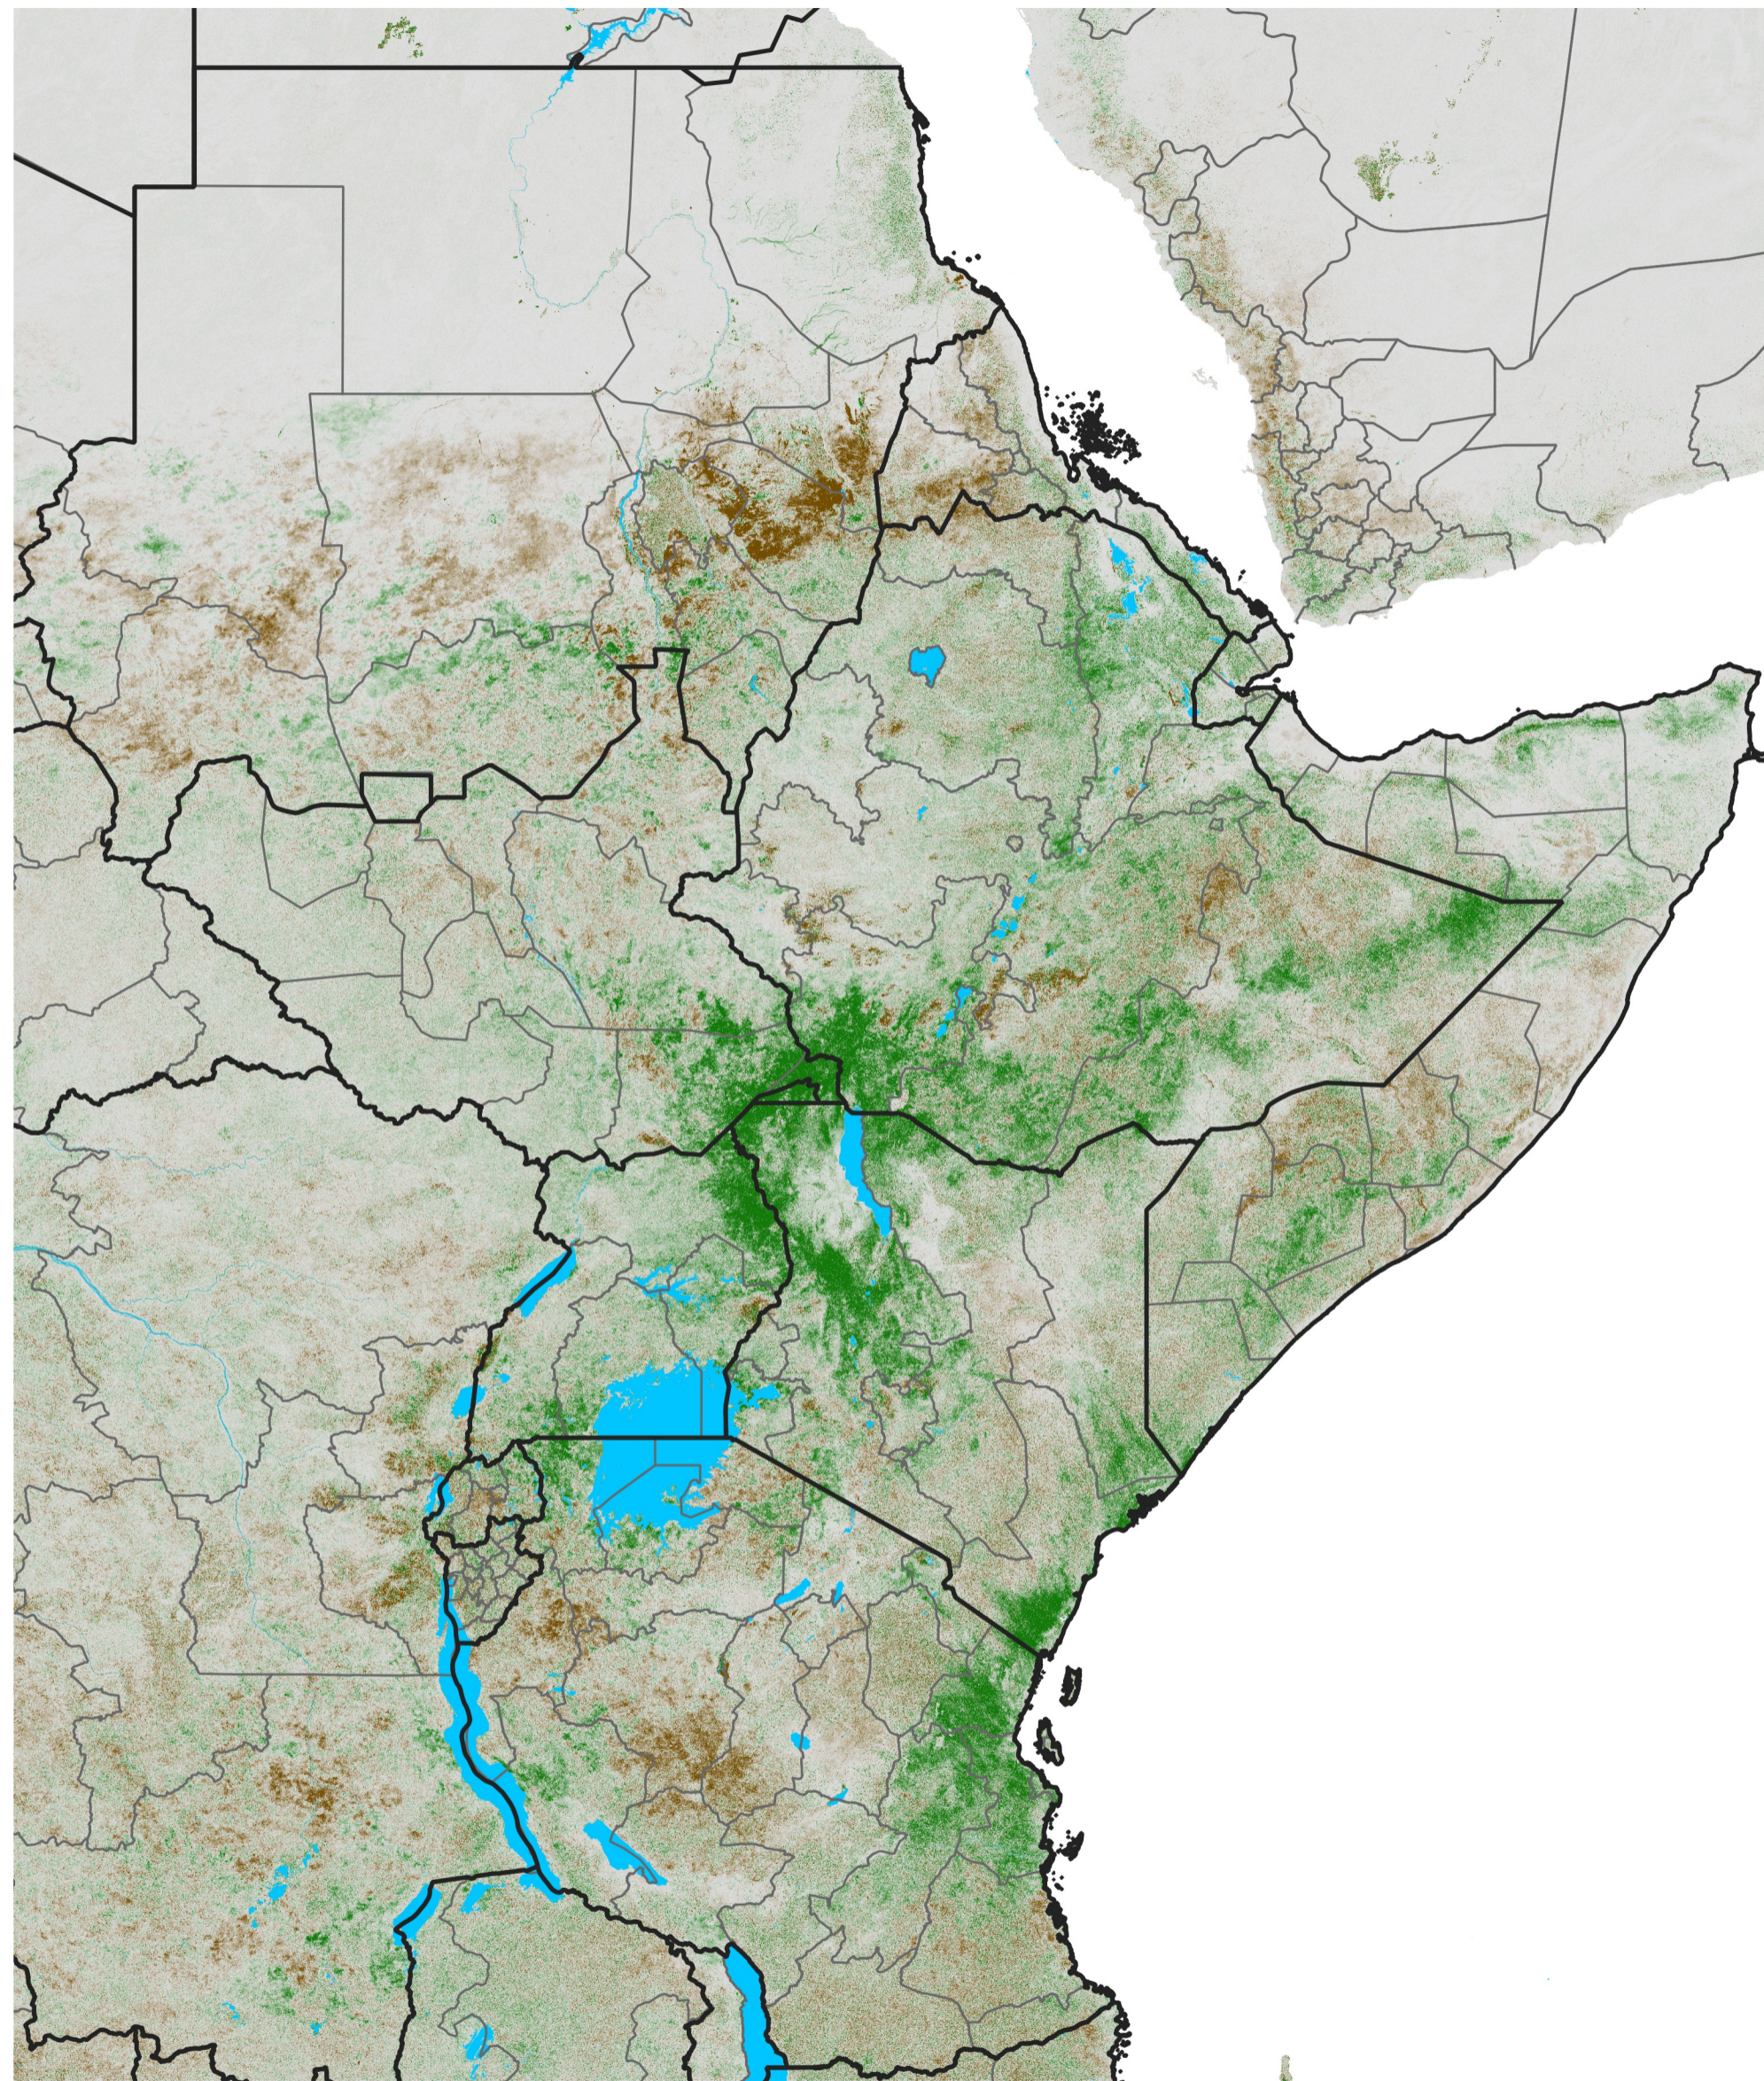

East Africa NDVI Difference

2017 minus 2016

Period 58 / Oct 11 - 20, 2017

NDVI Difference

< -0.3 -0.2 -0.1 -0.05 0.05 0.1 0.2 >0.3

Negative

No Difference

Positive