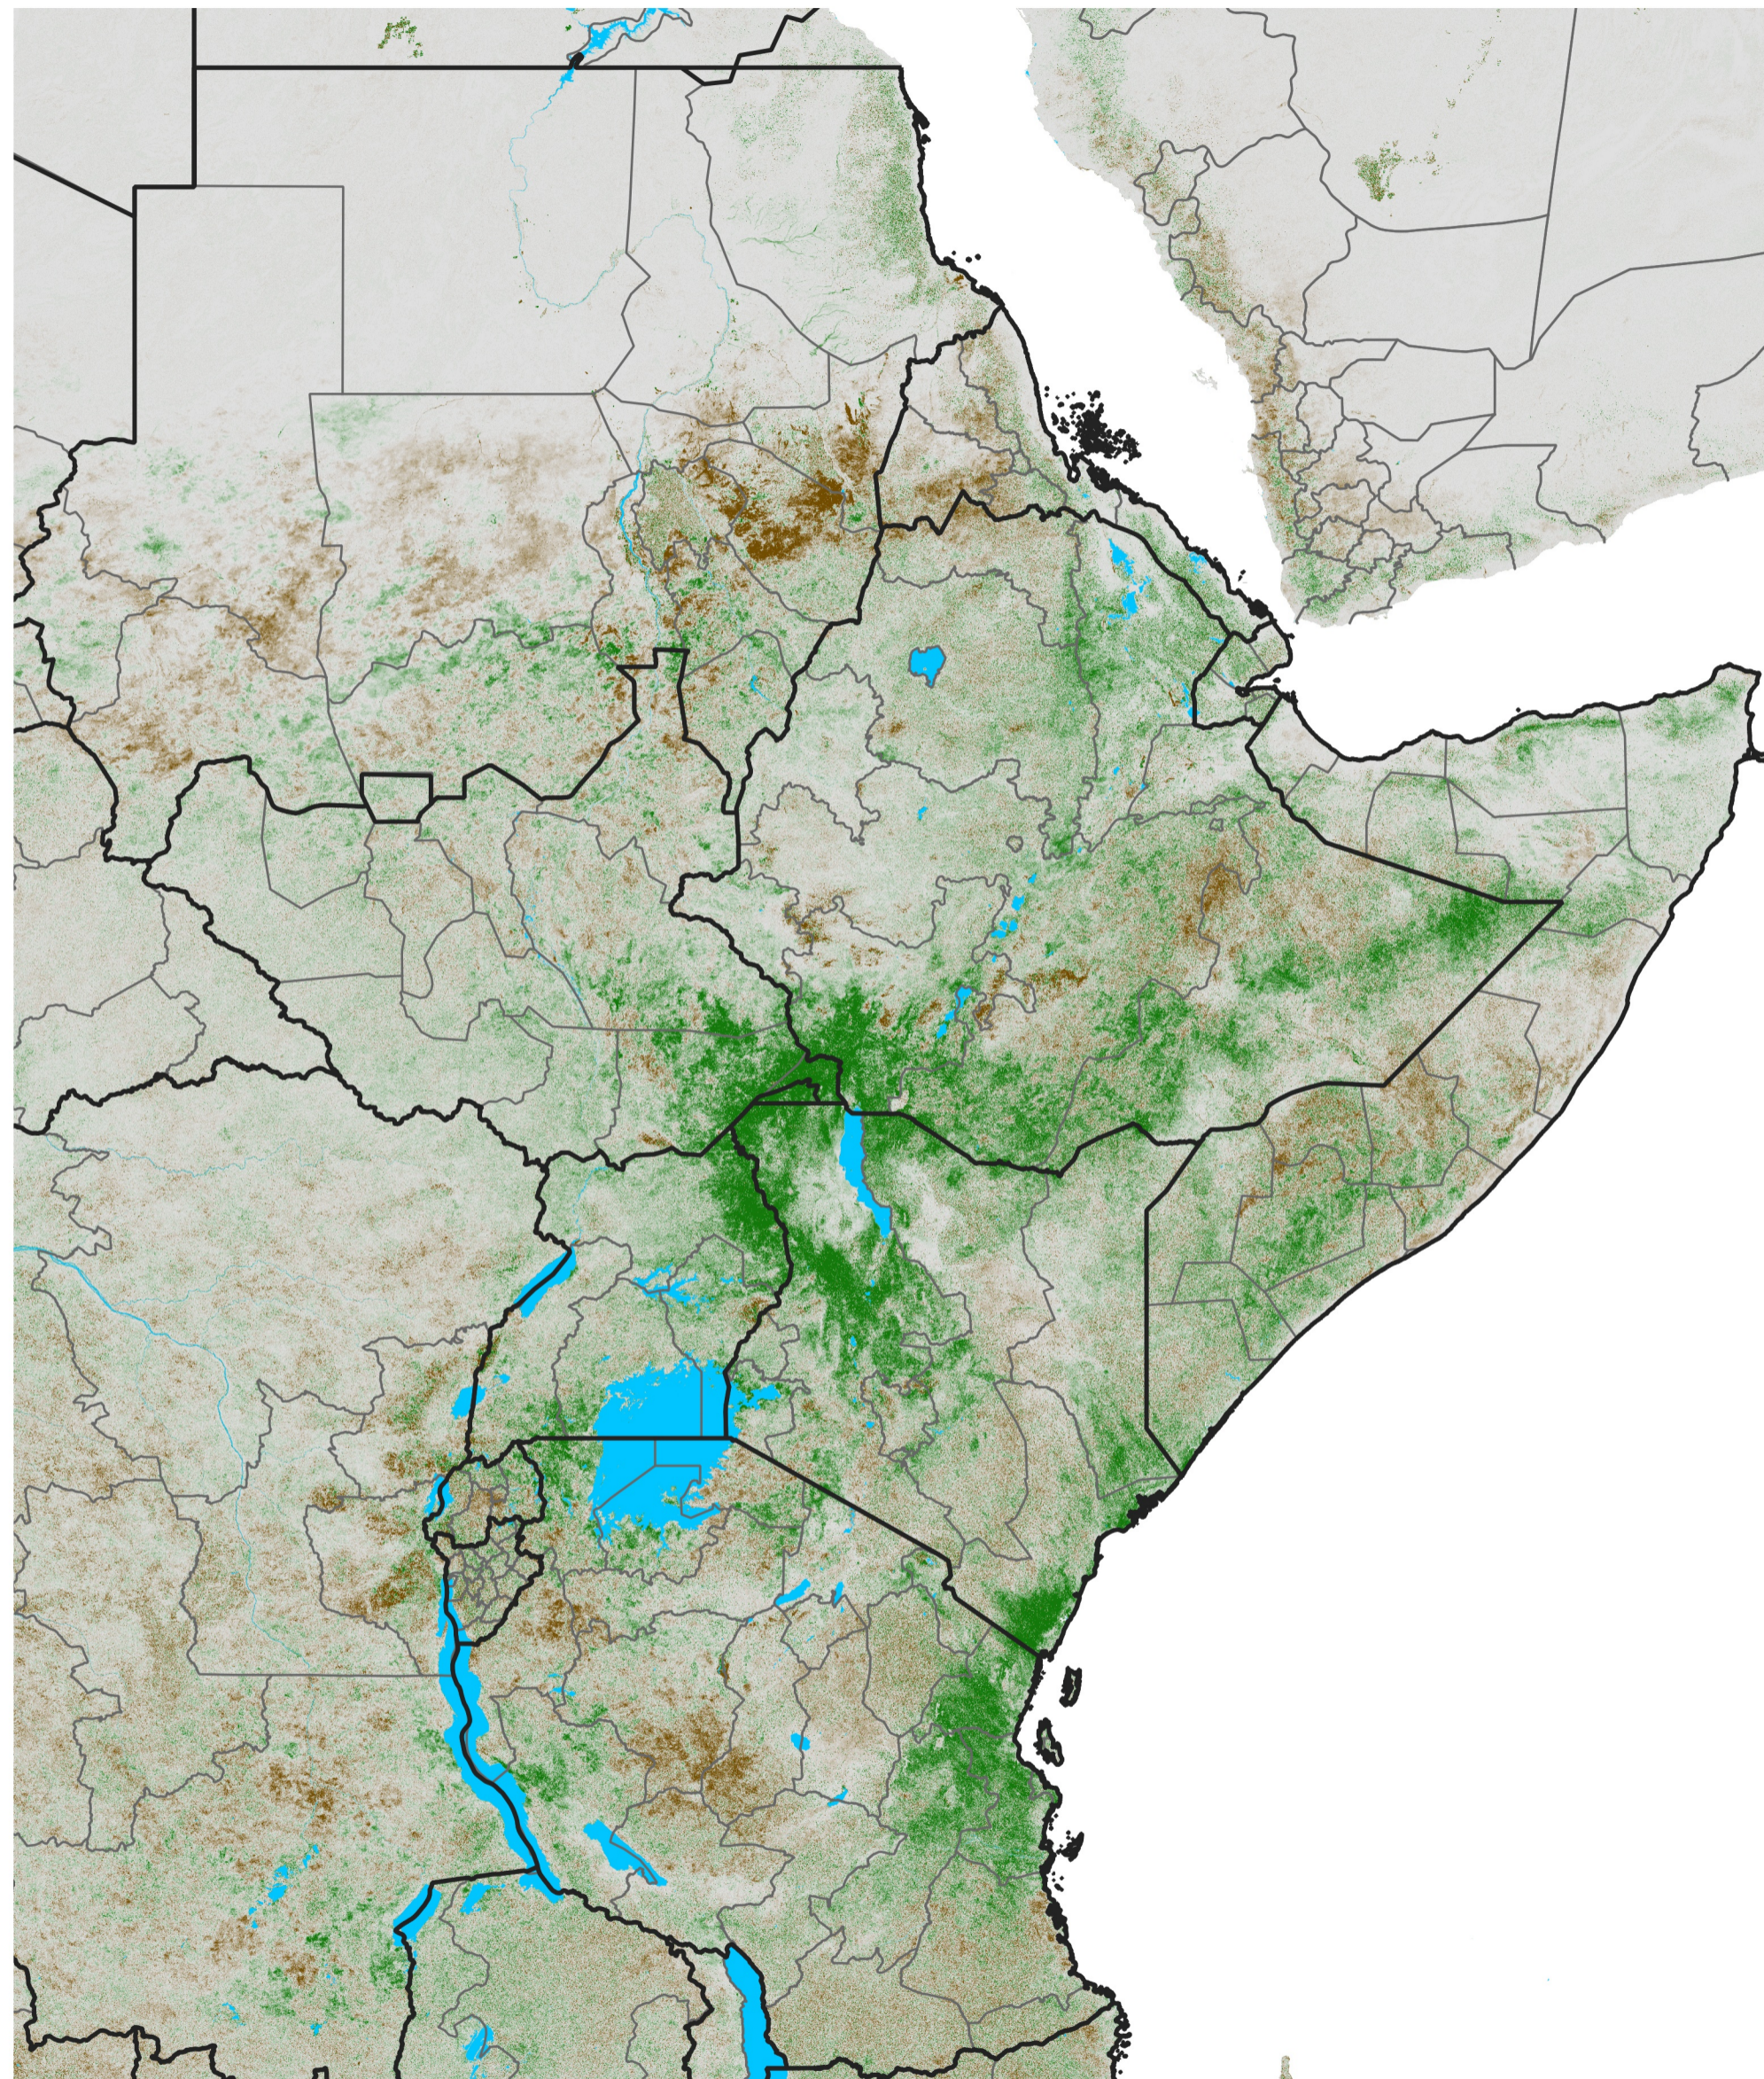

East Africa NDVI Difference

2017 minus 2016

Period 59 / Oct 16 - 25, 2017

NDVI Difference

< -0.3 -0.2 -0.1 -0.05 0.05 0.1 0.2 >0.3

Negative

No Difference

Positive