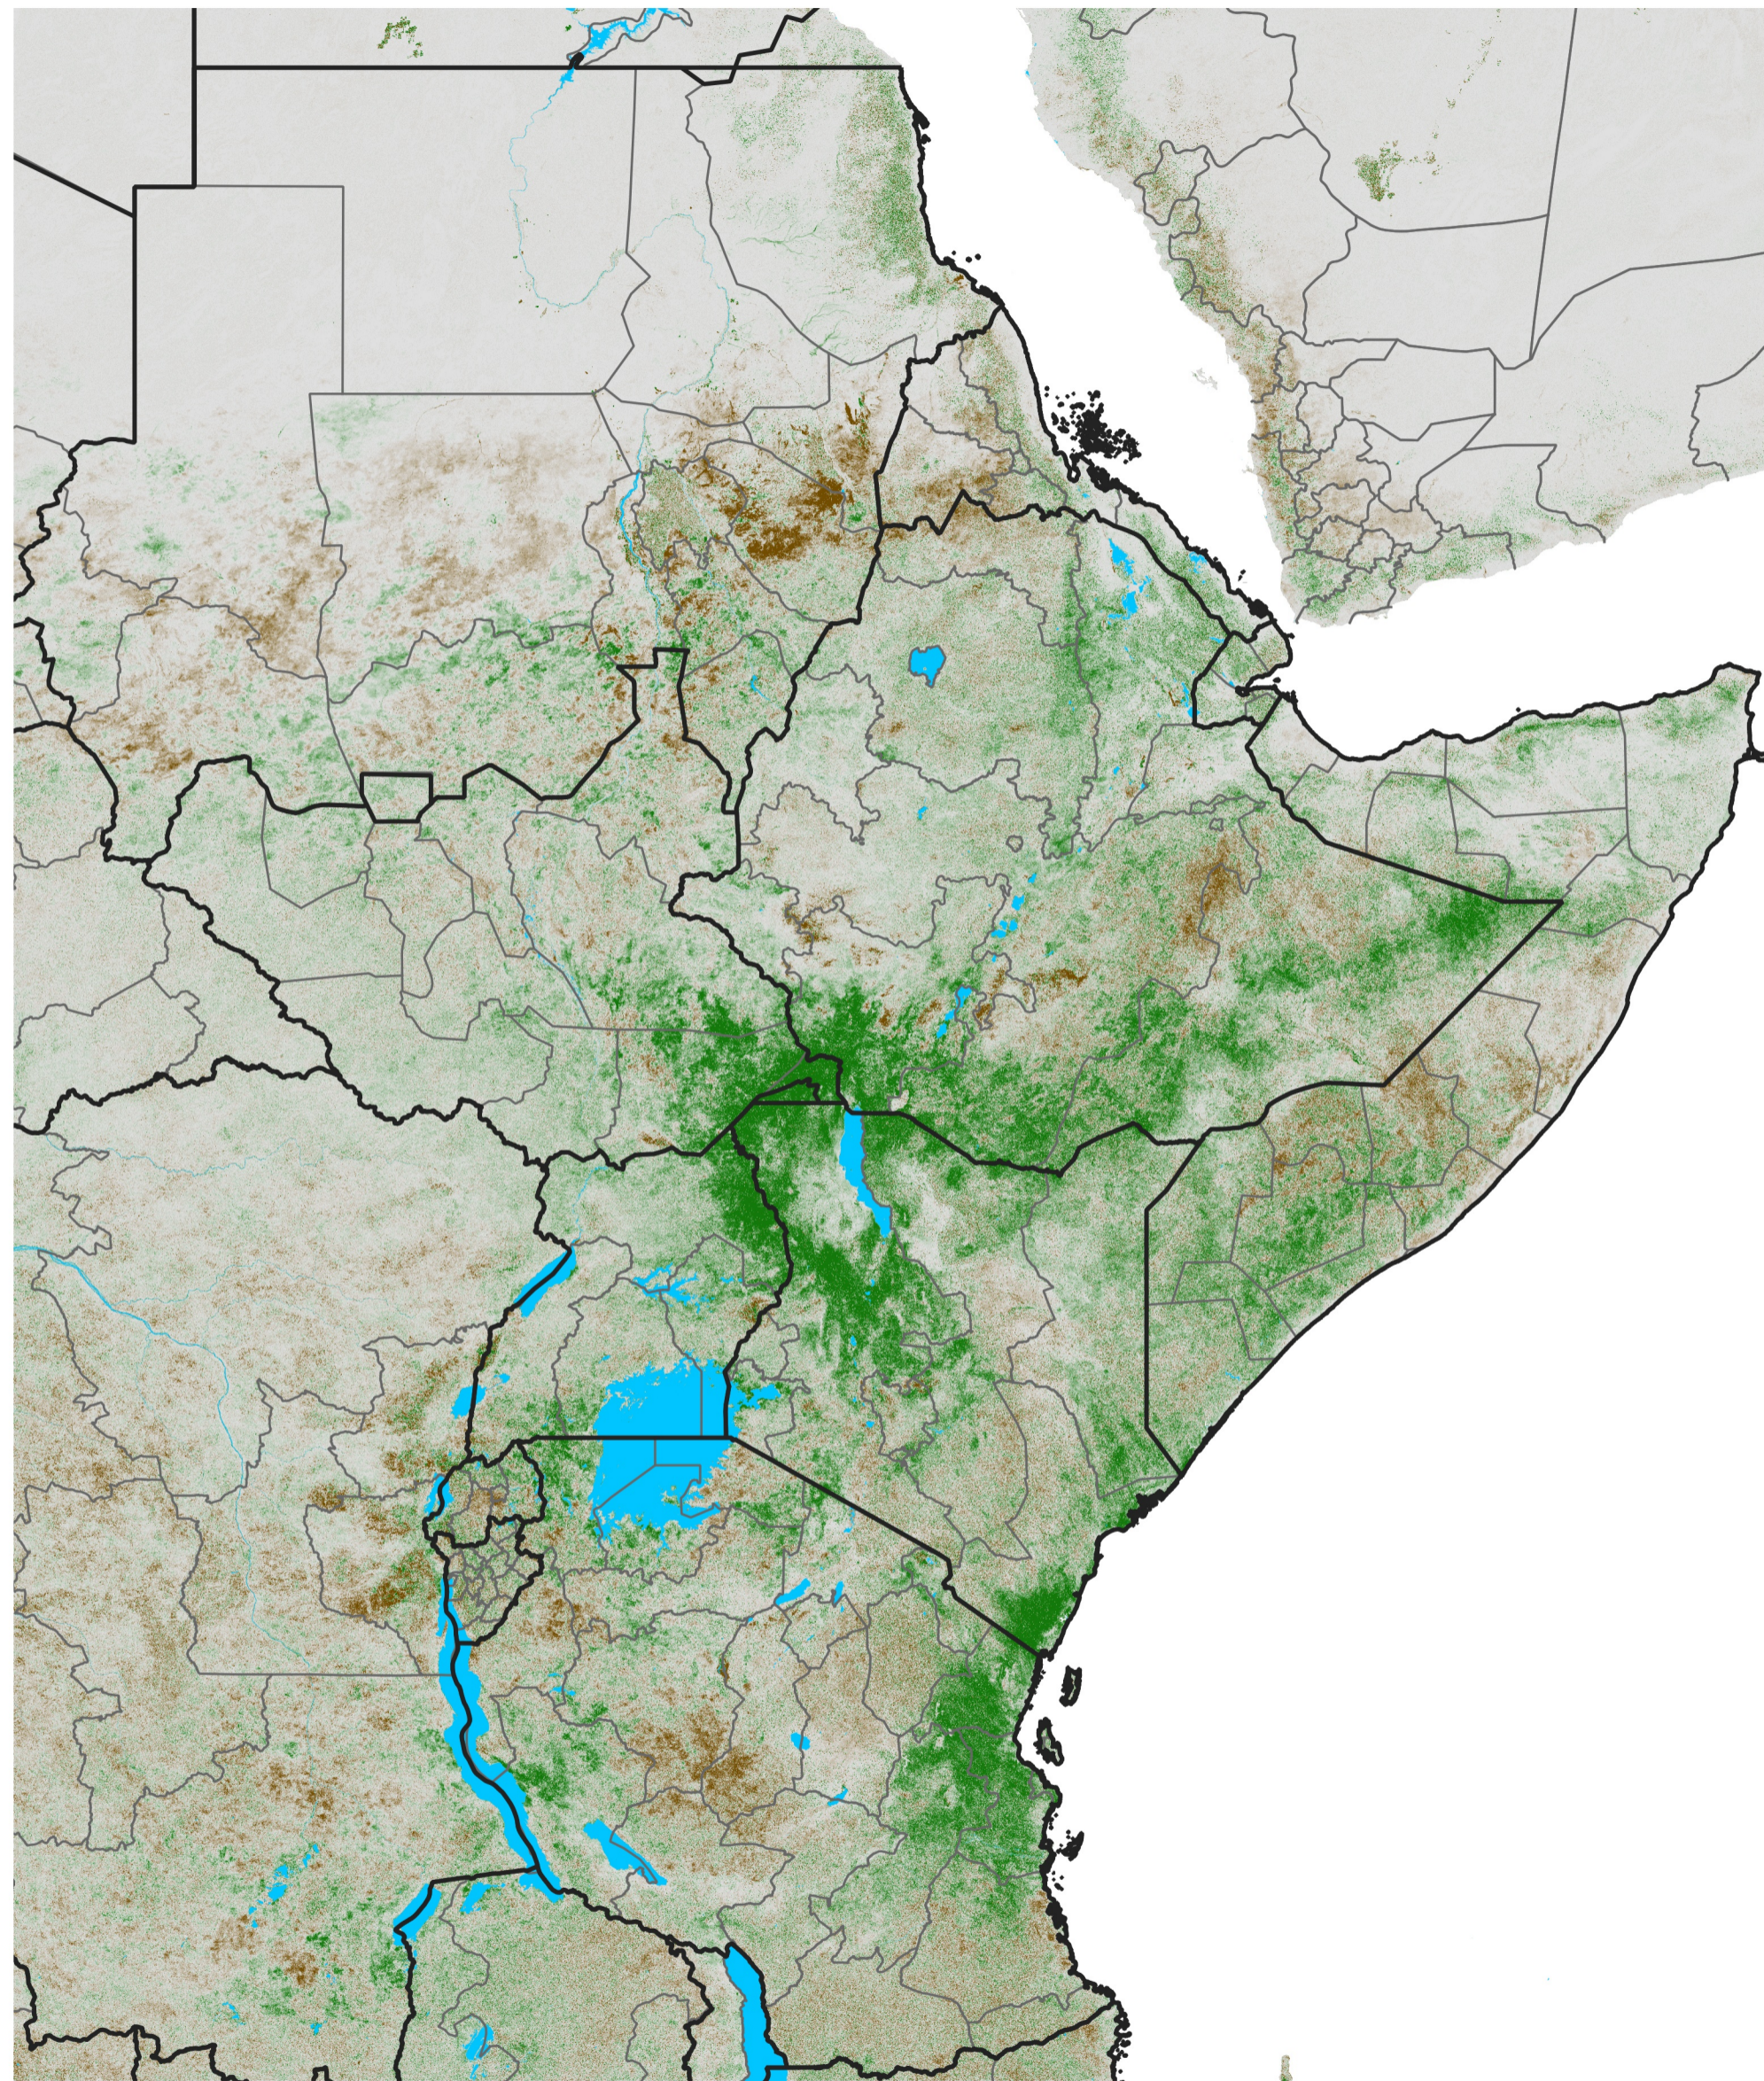

East Africa NDVI Difference

2017 minus 2016

Period 60 / Oct 21 - 31, 2017

NDVI Difference

< -0.3 -0.2 -0.1 -0.05 0.05 0.1 0.2 >0.3

Negative

No Difference

Positive