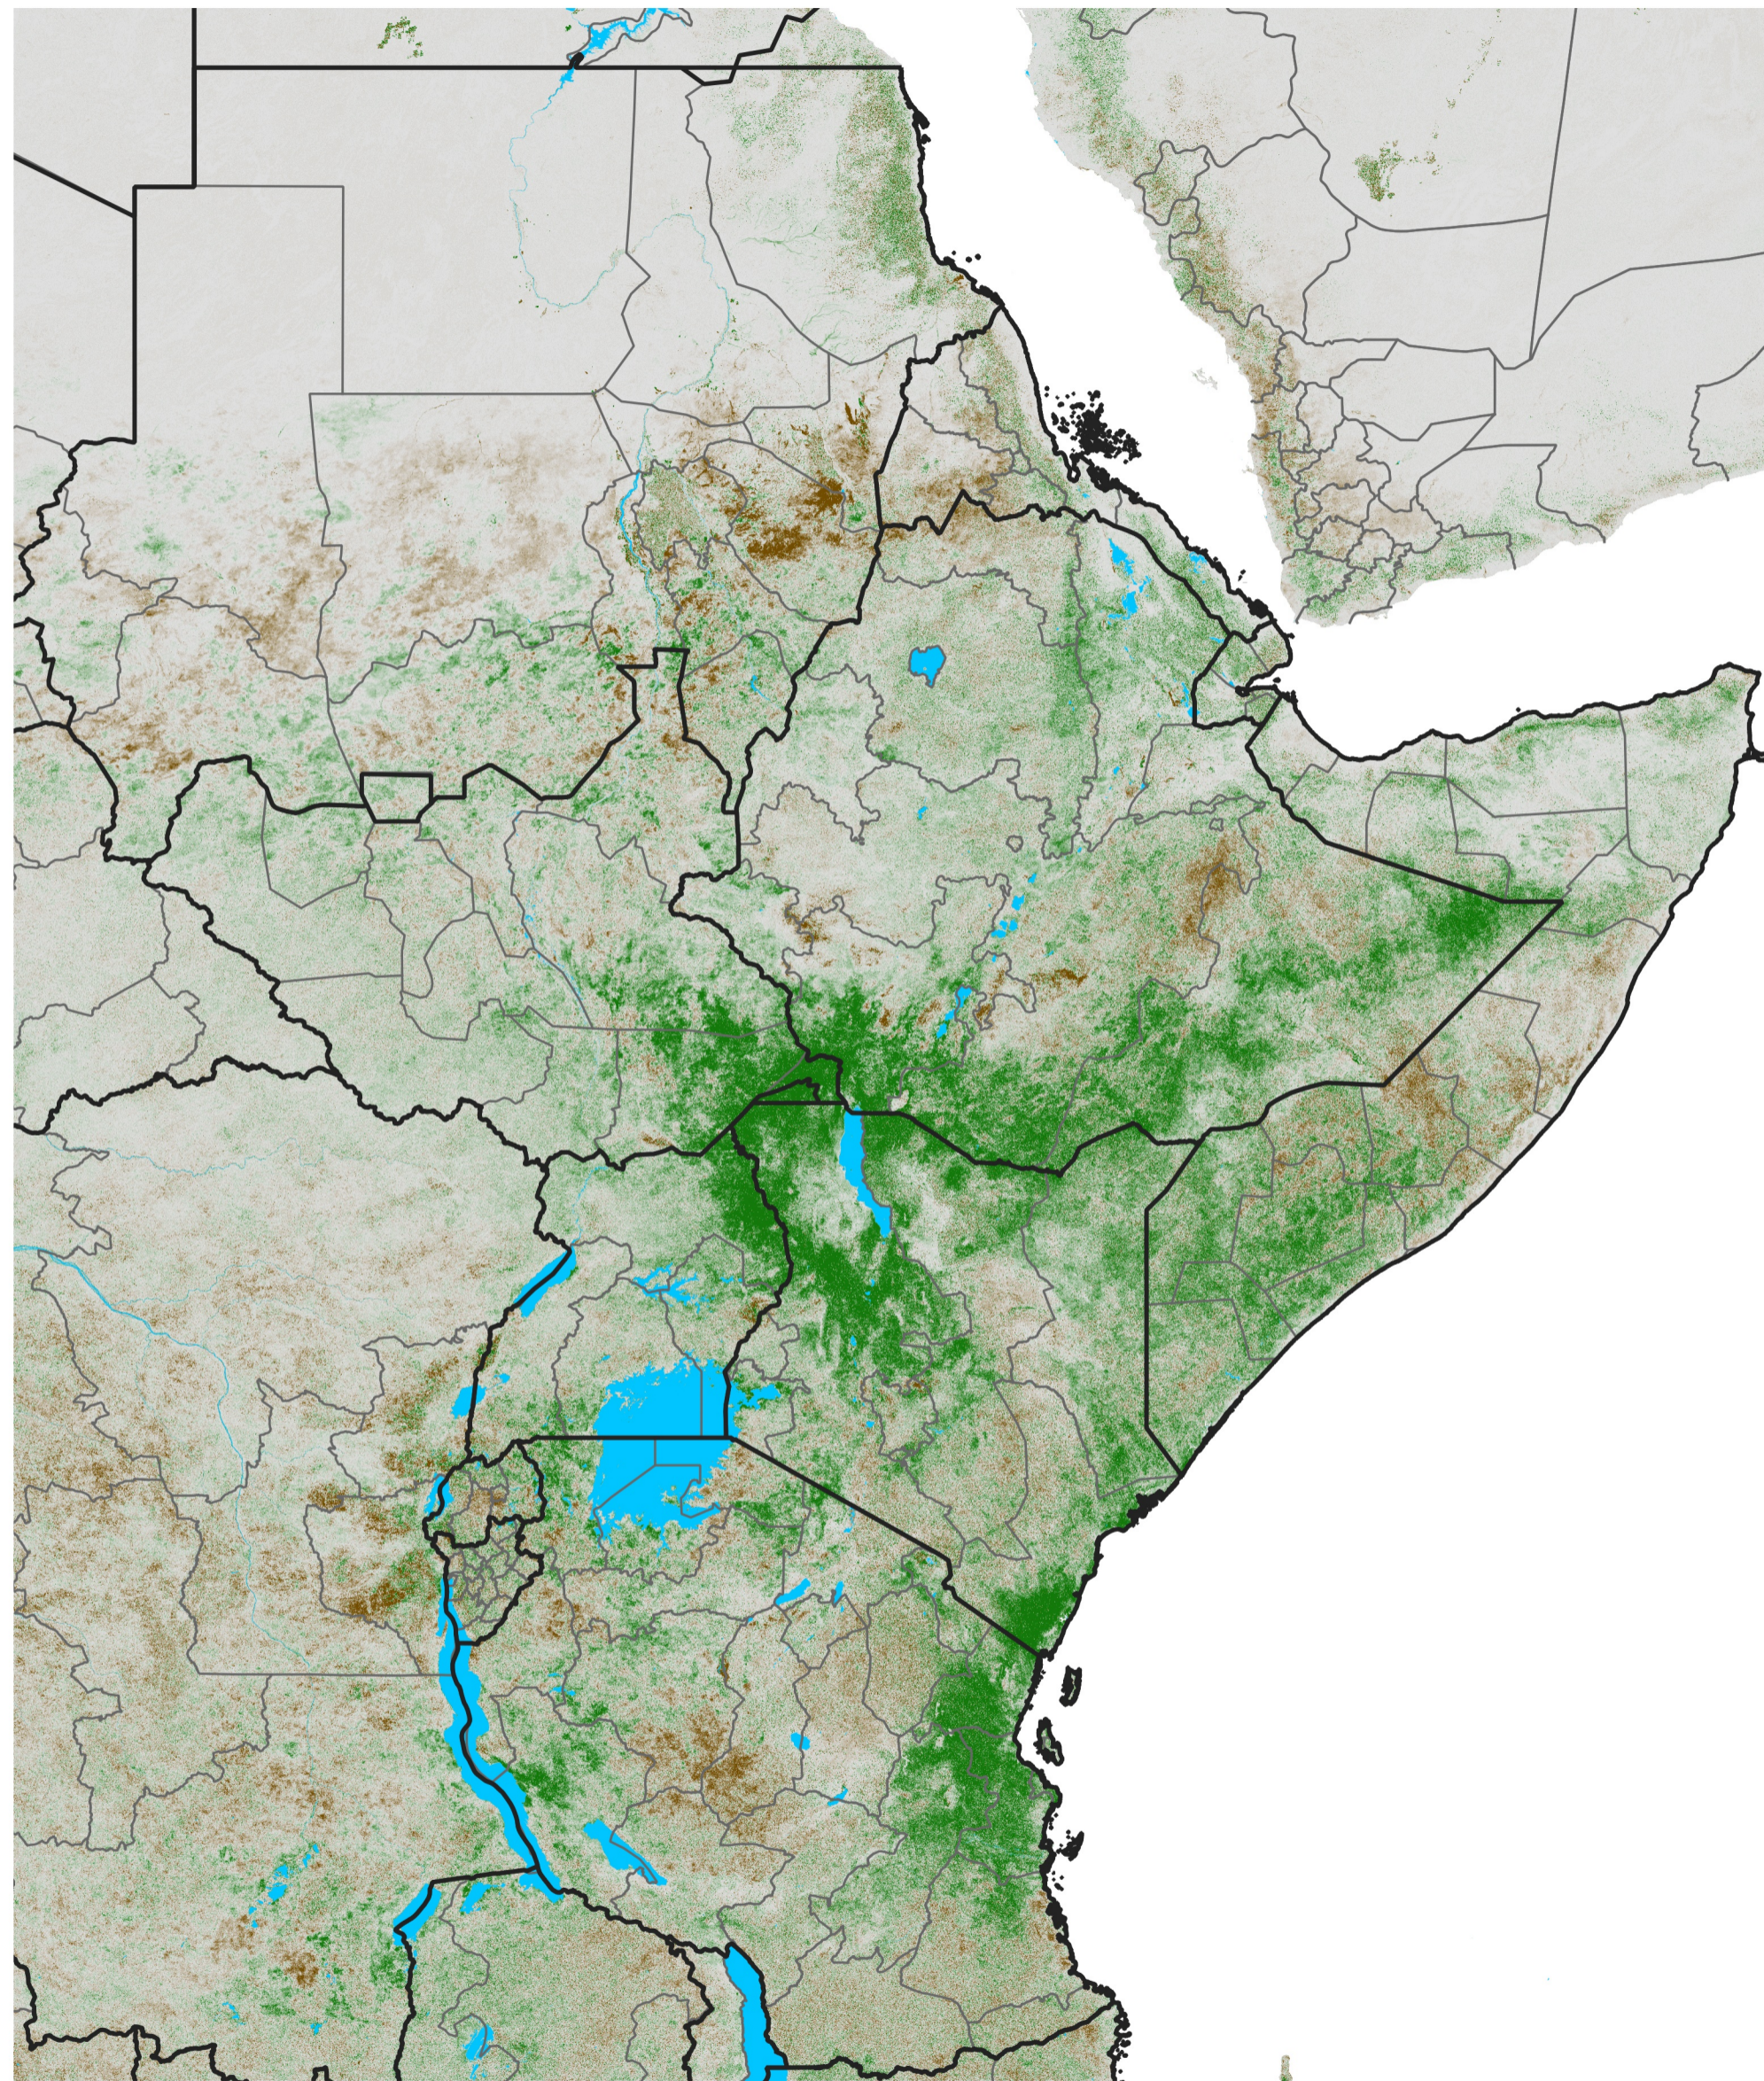

East Africa NDVI Difference

2017 minus 2016

Period 61 / Oct 26 - Nov 05, 2017

NDVI Difference

< -0.3 -0.2 -0.1 -0.05 0.05 0.1 0.2 >0.3

Negative

No Difference

Positive