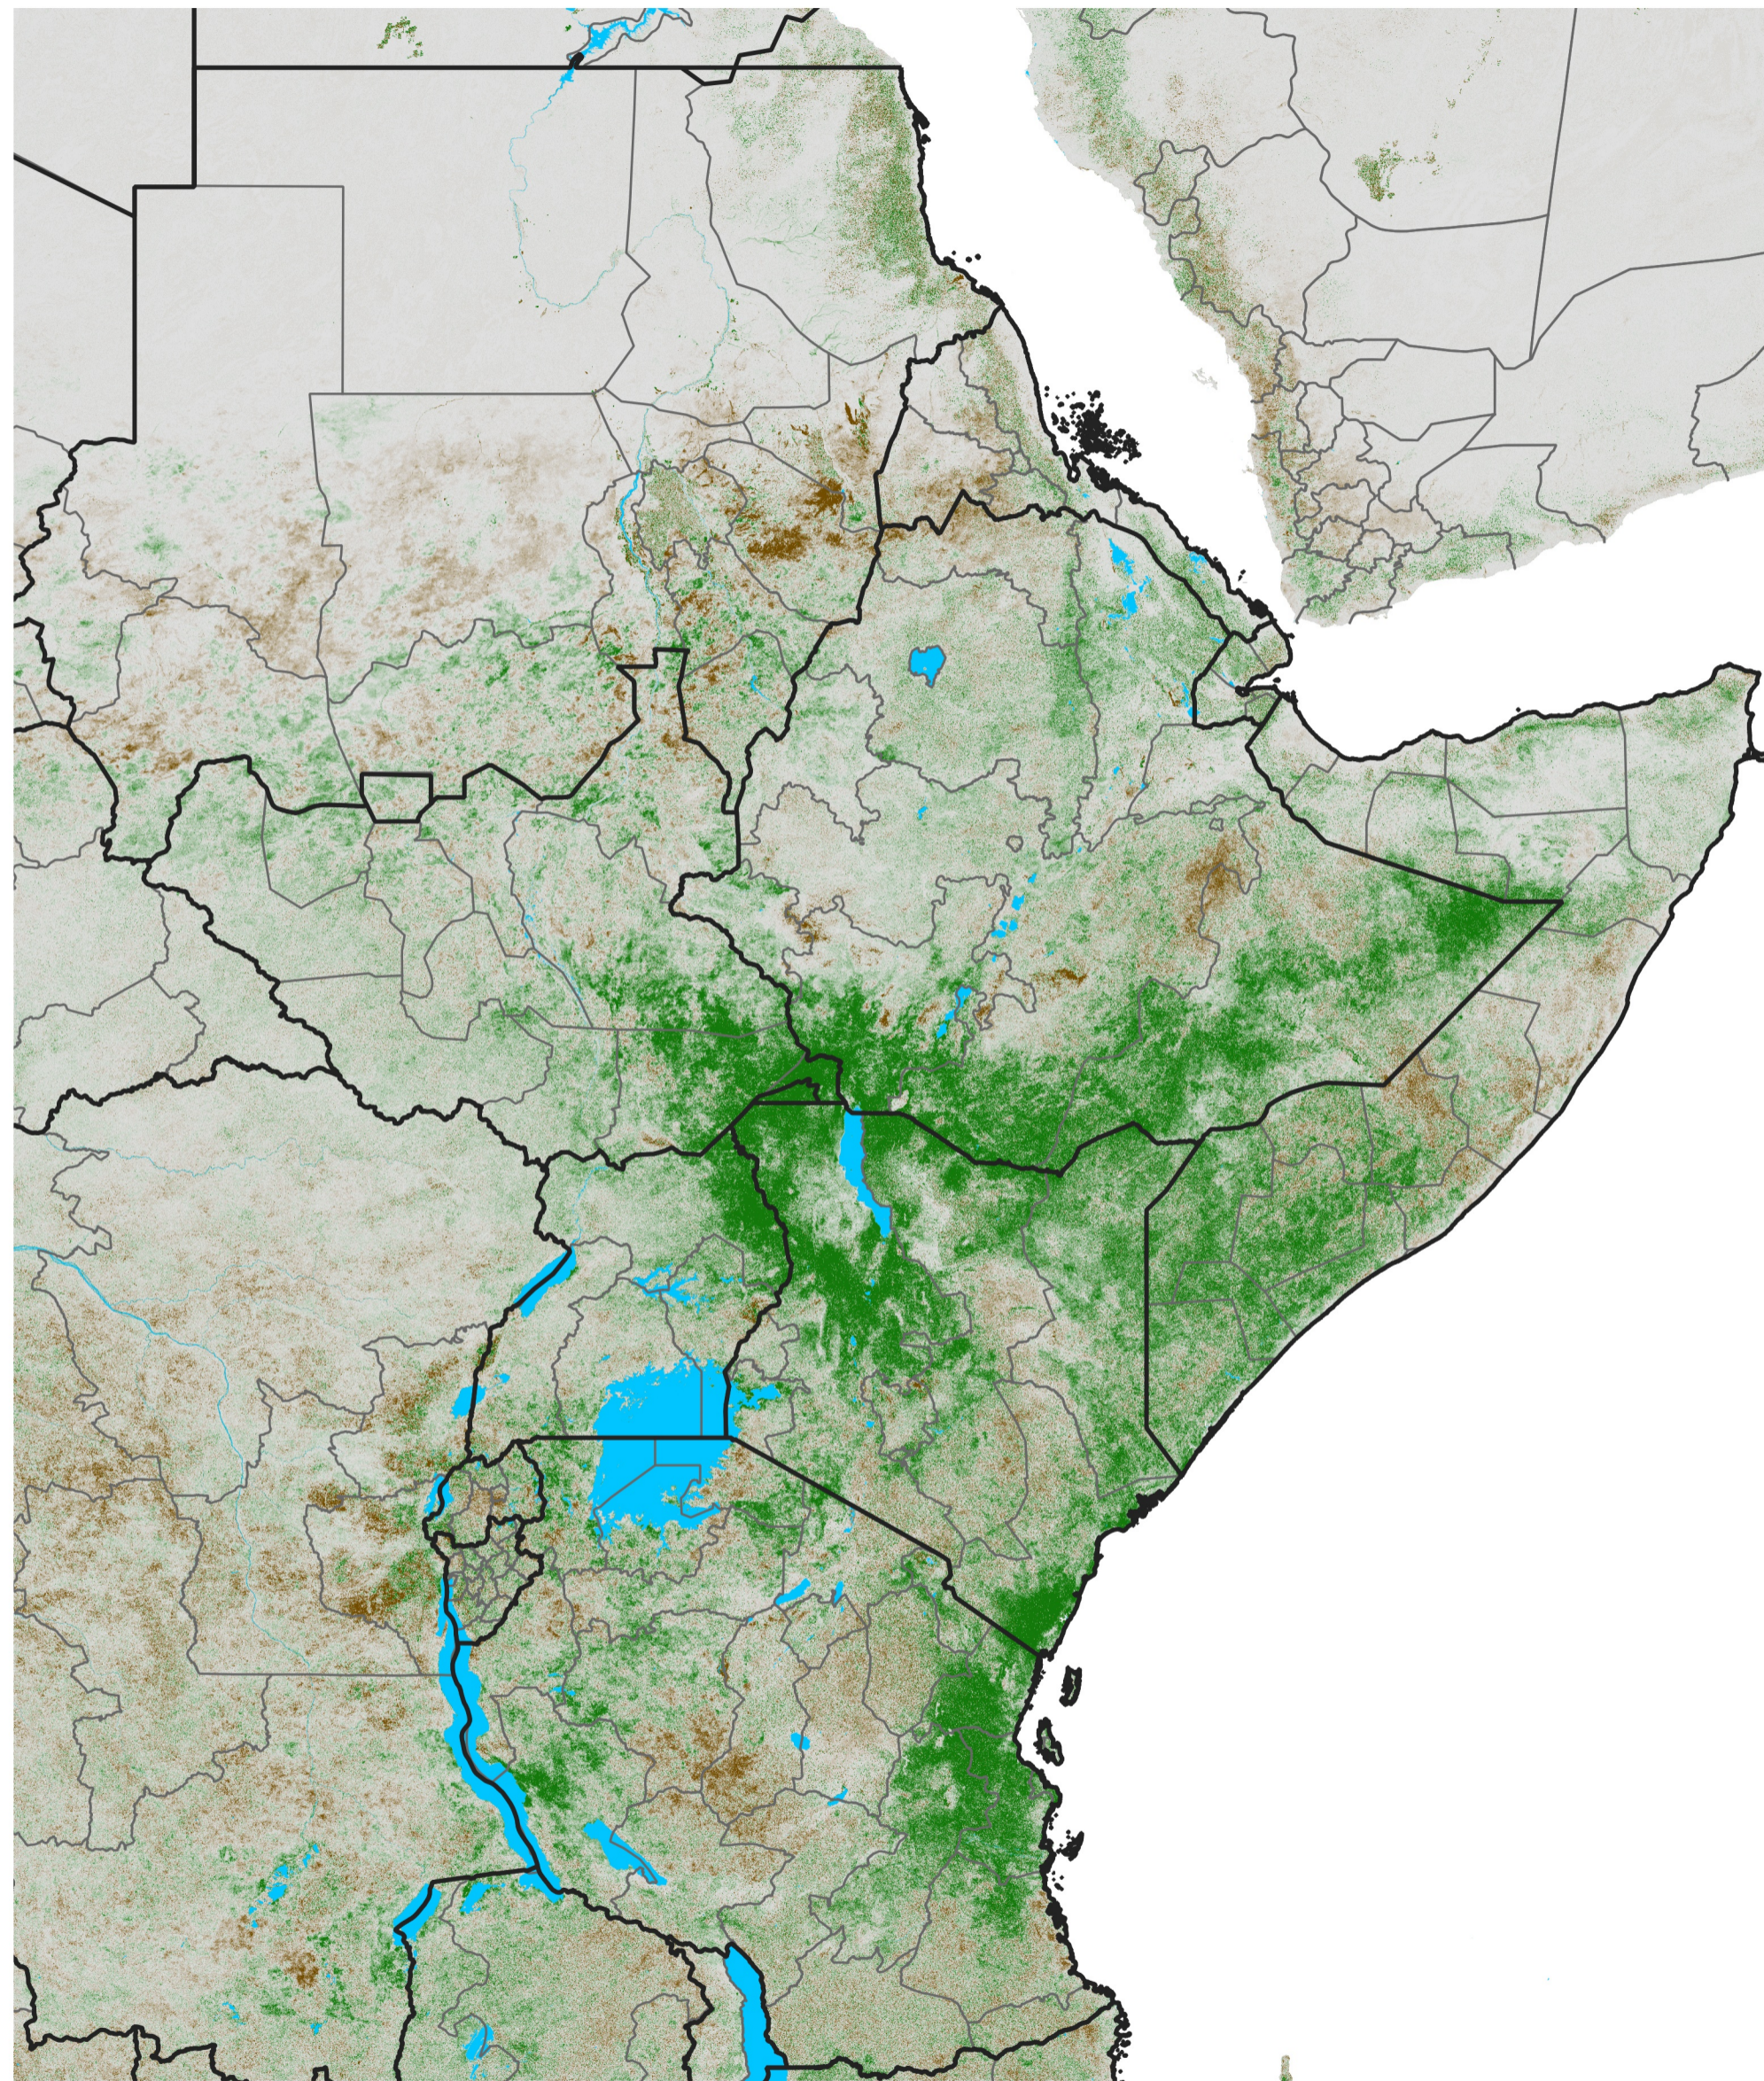

# East Africa NDVI Difference

2017 minus 2016

Period 62 / Nov 01 - 10, 2017

## NDVI Difference

< -0.3   -0.2   -0.1   -0.05   0.05   0.1   0.2   >0.3

Negative

No Difference

Positive