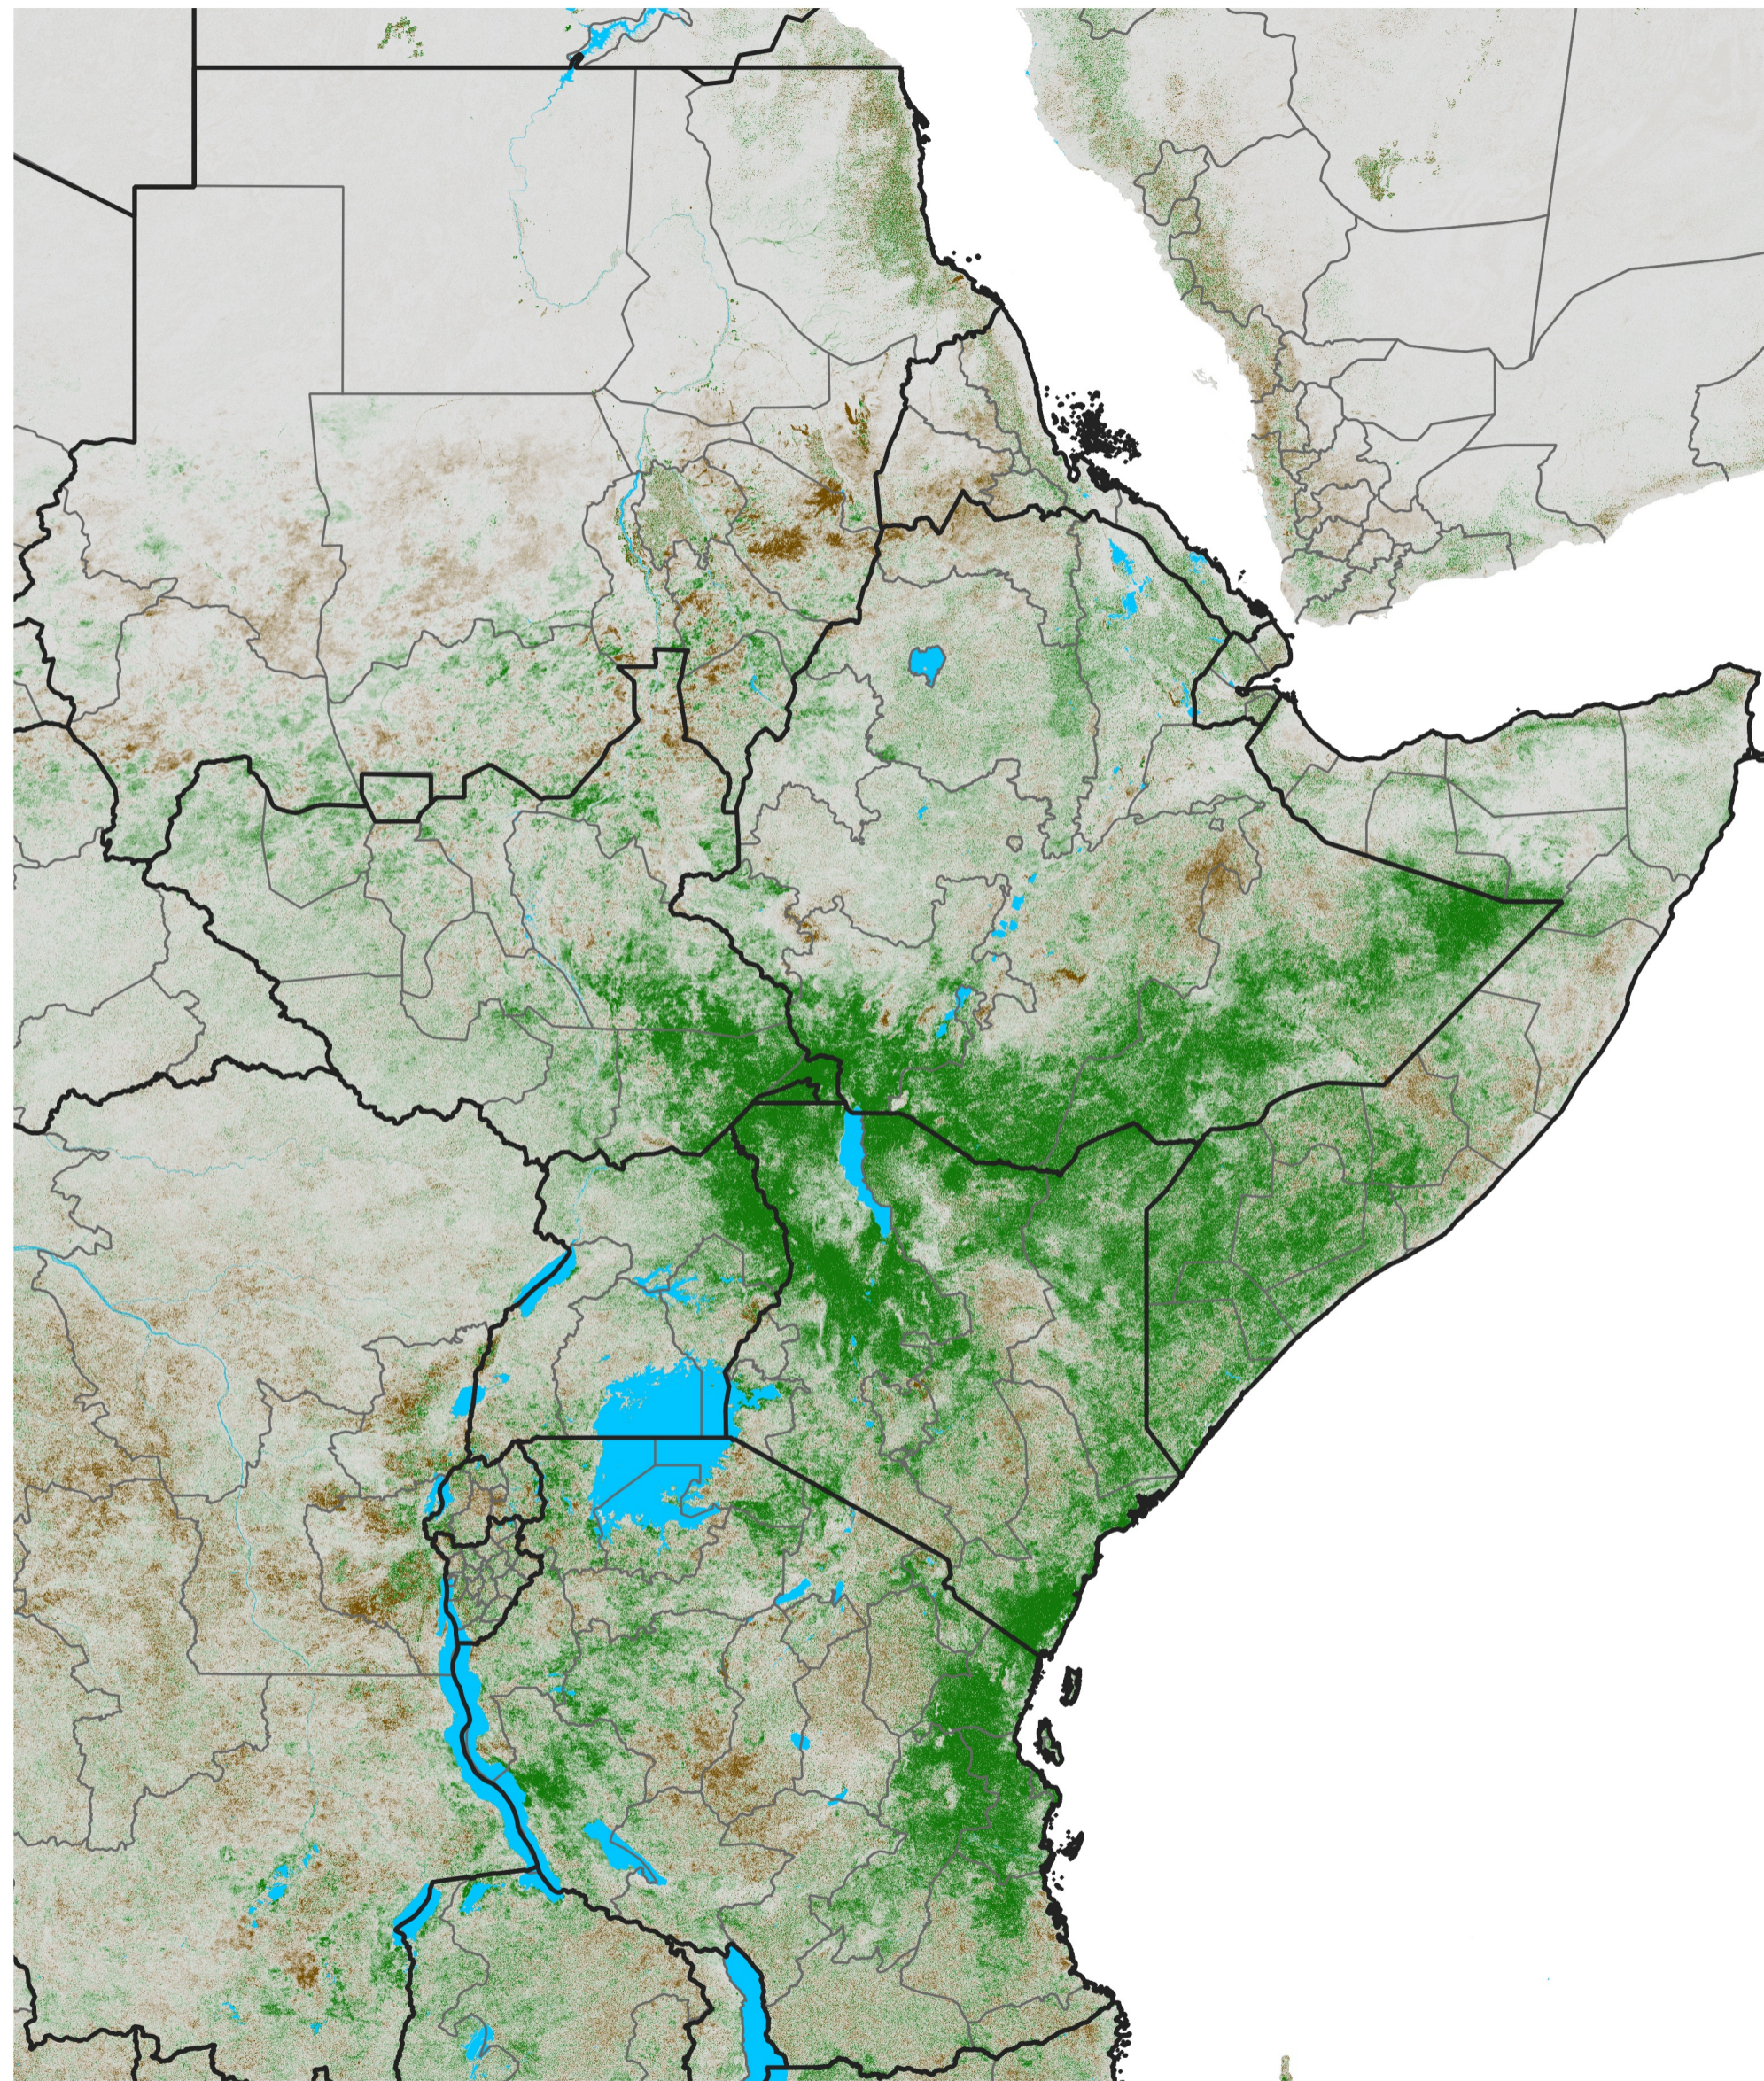

East Africa NDVI Difference

2017 minus 2016

Period 63 / Nov 06 - 15, 2017

NDVI Difference

< -0.3 -0.2 -0.1 -0.05 0.05 0.1 0.2 >0.3

Negative

No Difference

Positive