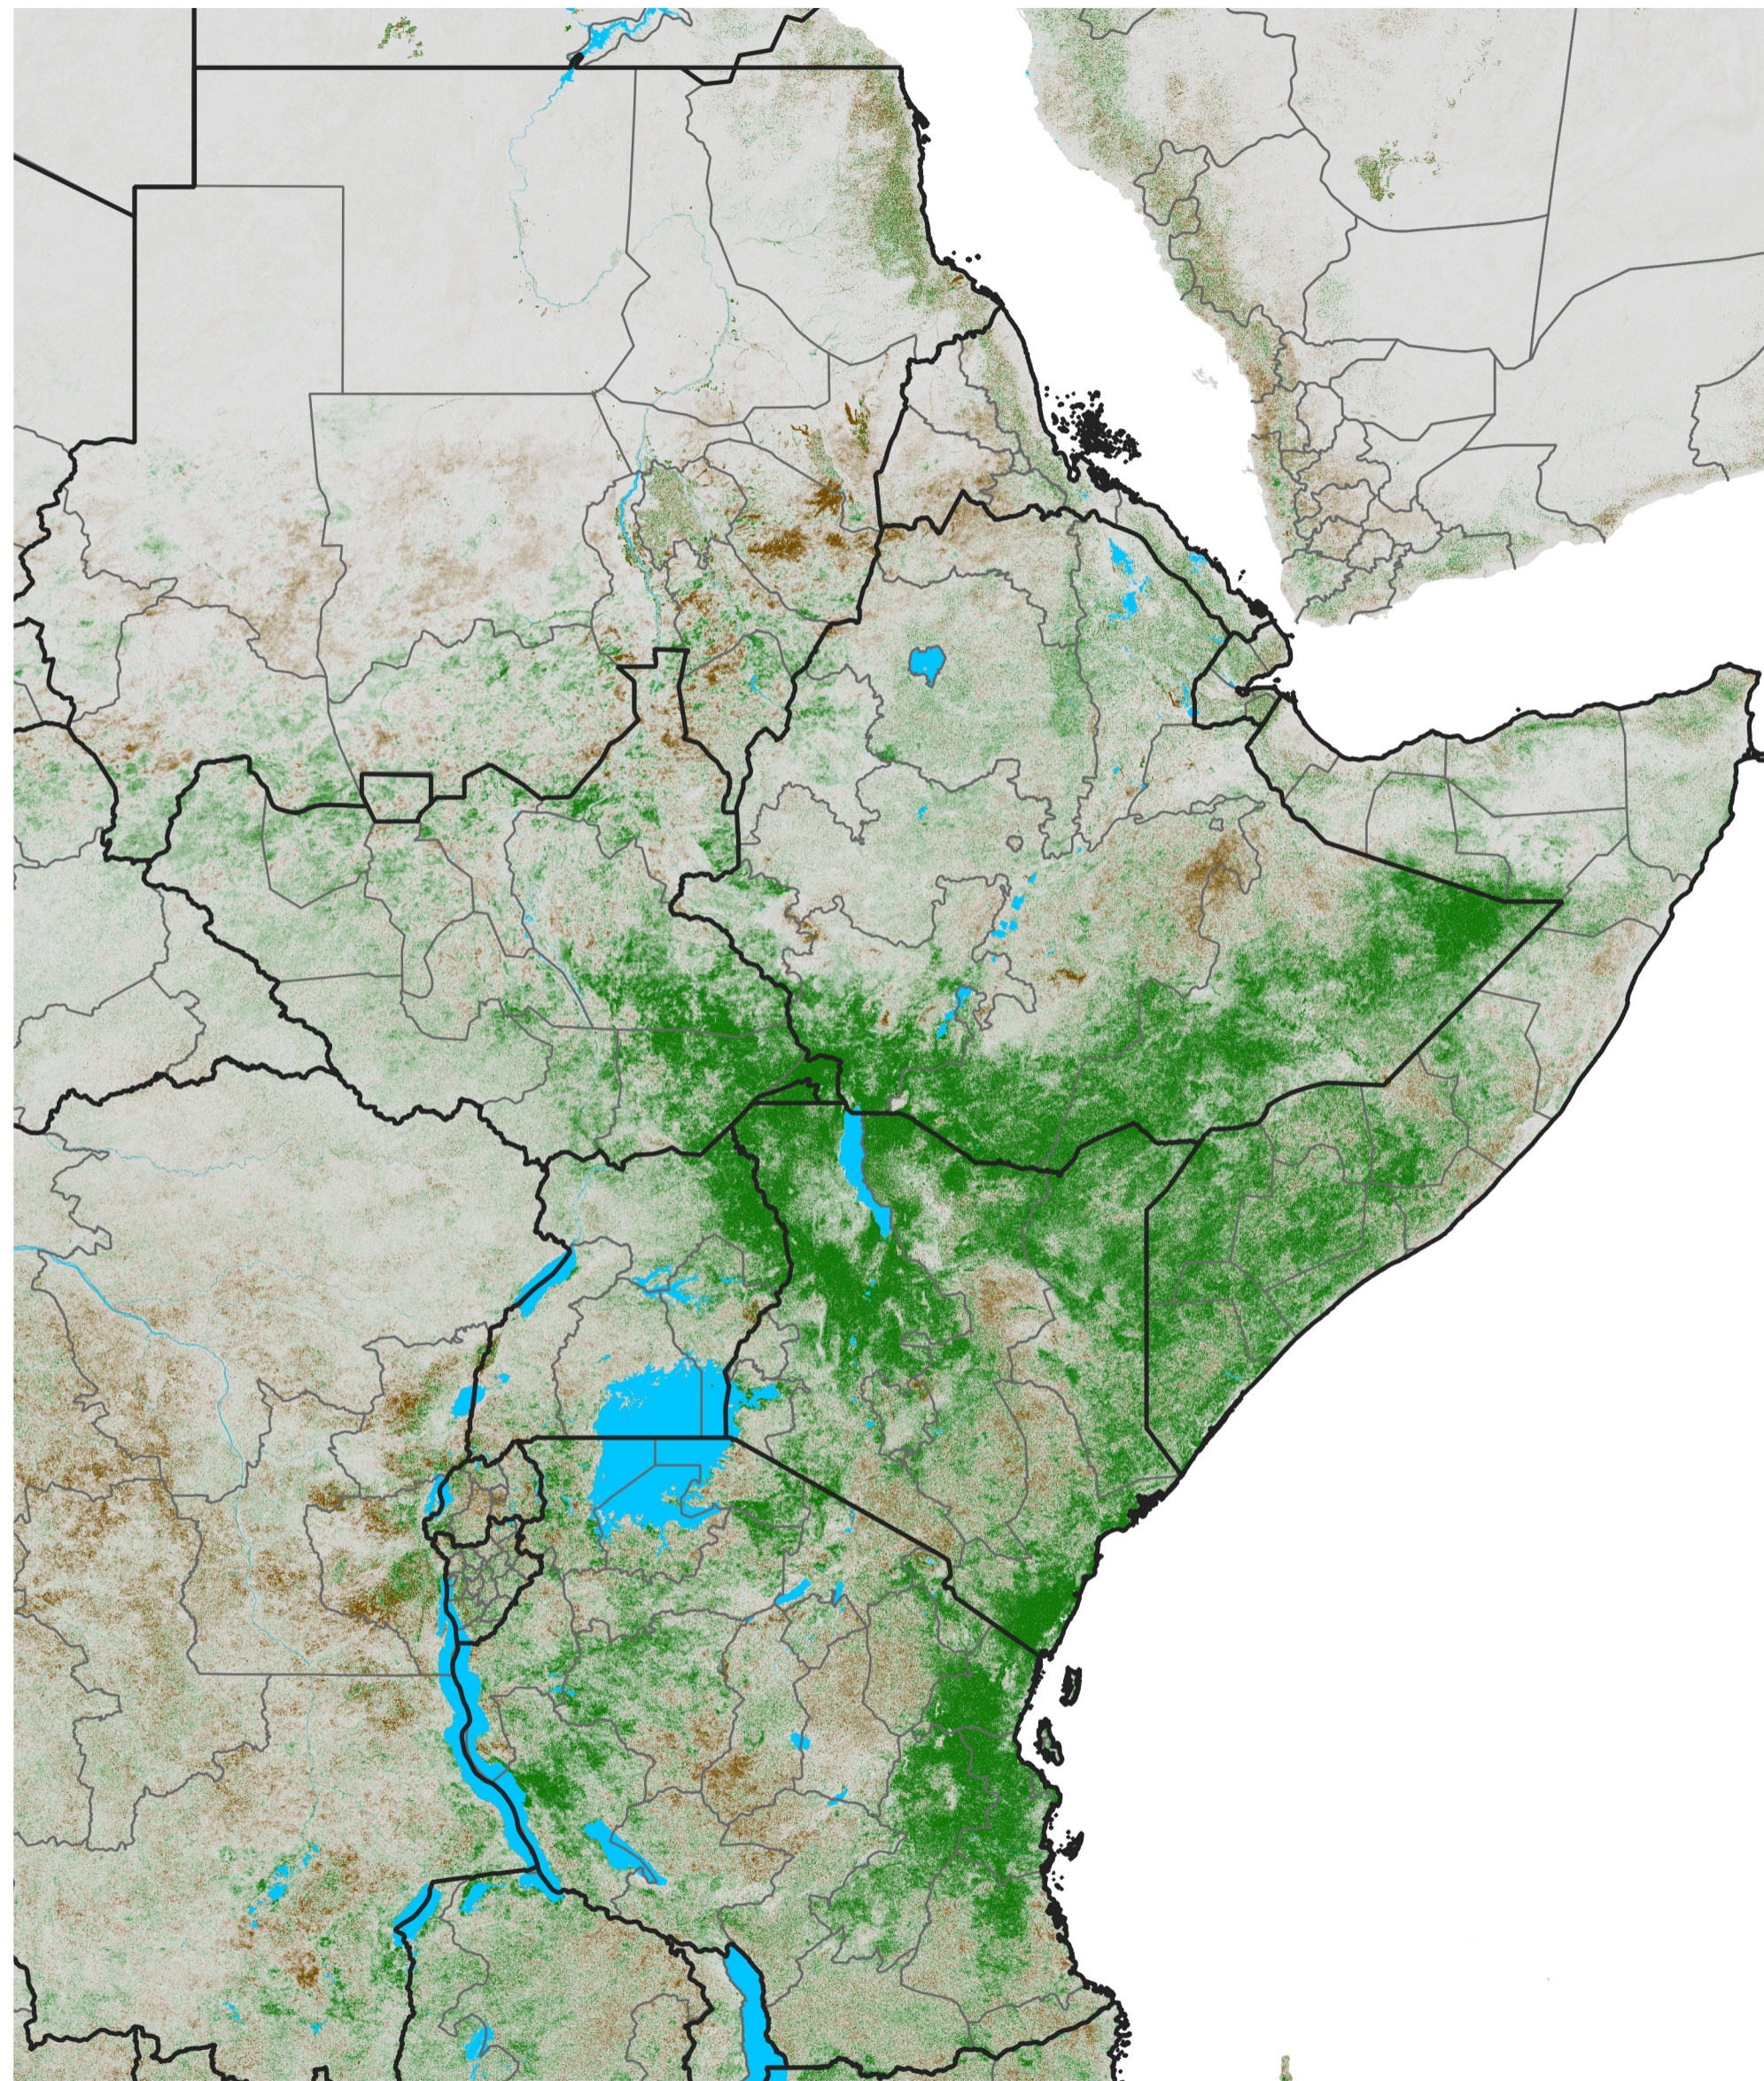

East Africa NDVI Difference

2017 minus 2016

Period 64 / Nov 11 - 20, 2017

NDVI Difference

< -0.3 -0.2 -0.1 -0.05 0.05 0.1 0.2 >0.3

Negative

No Difference

Positive