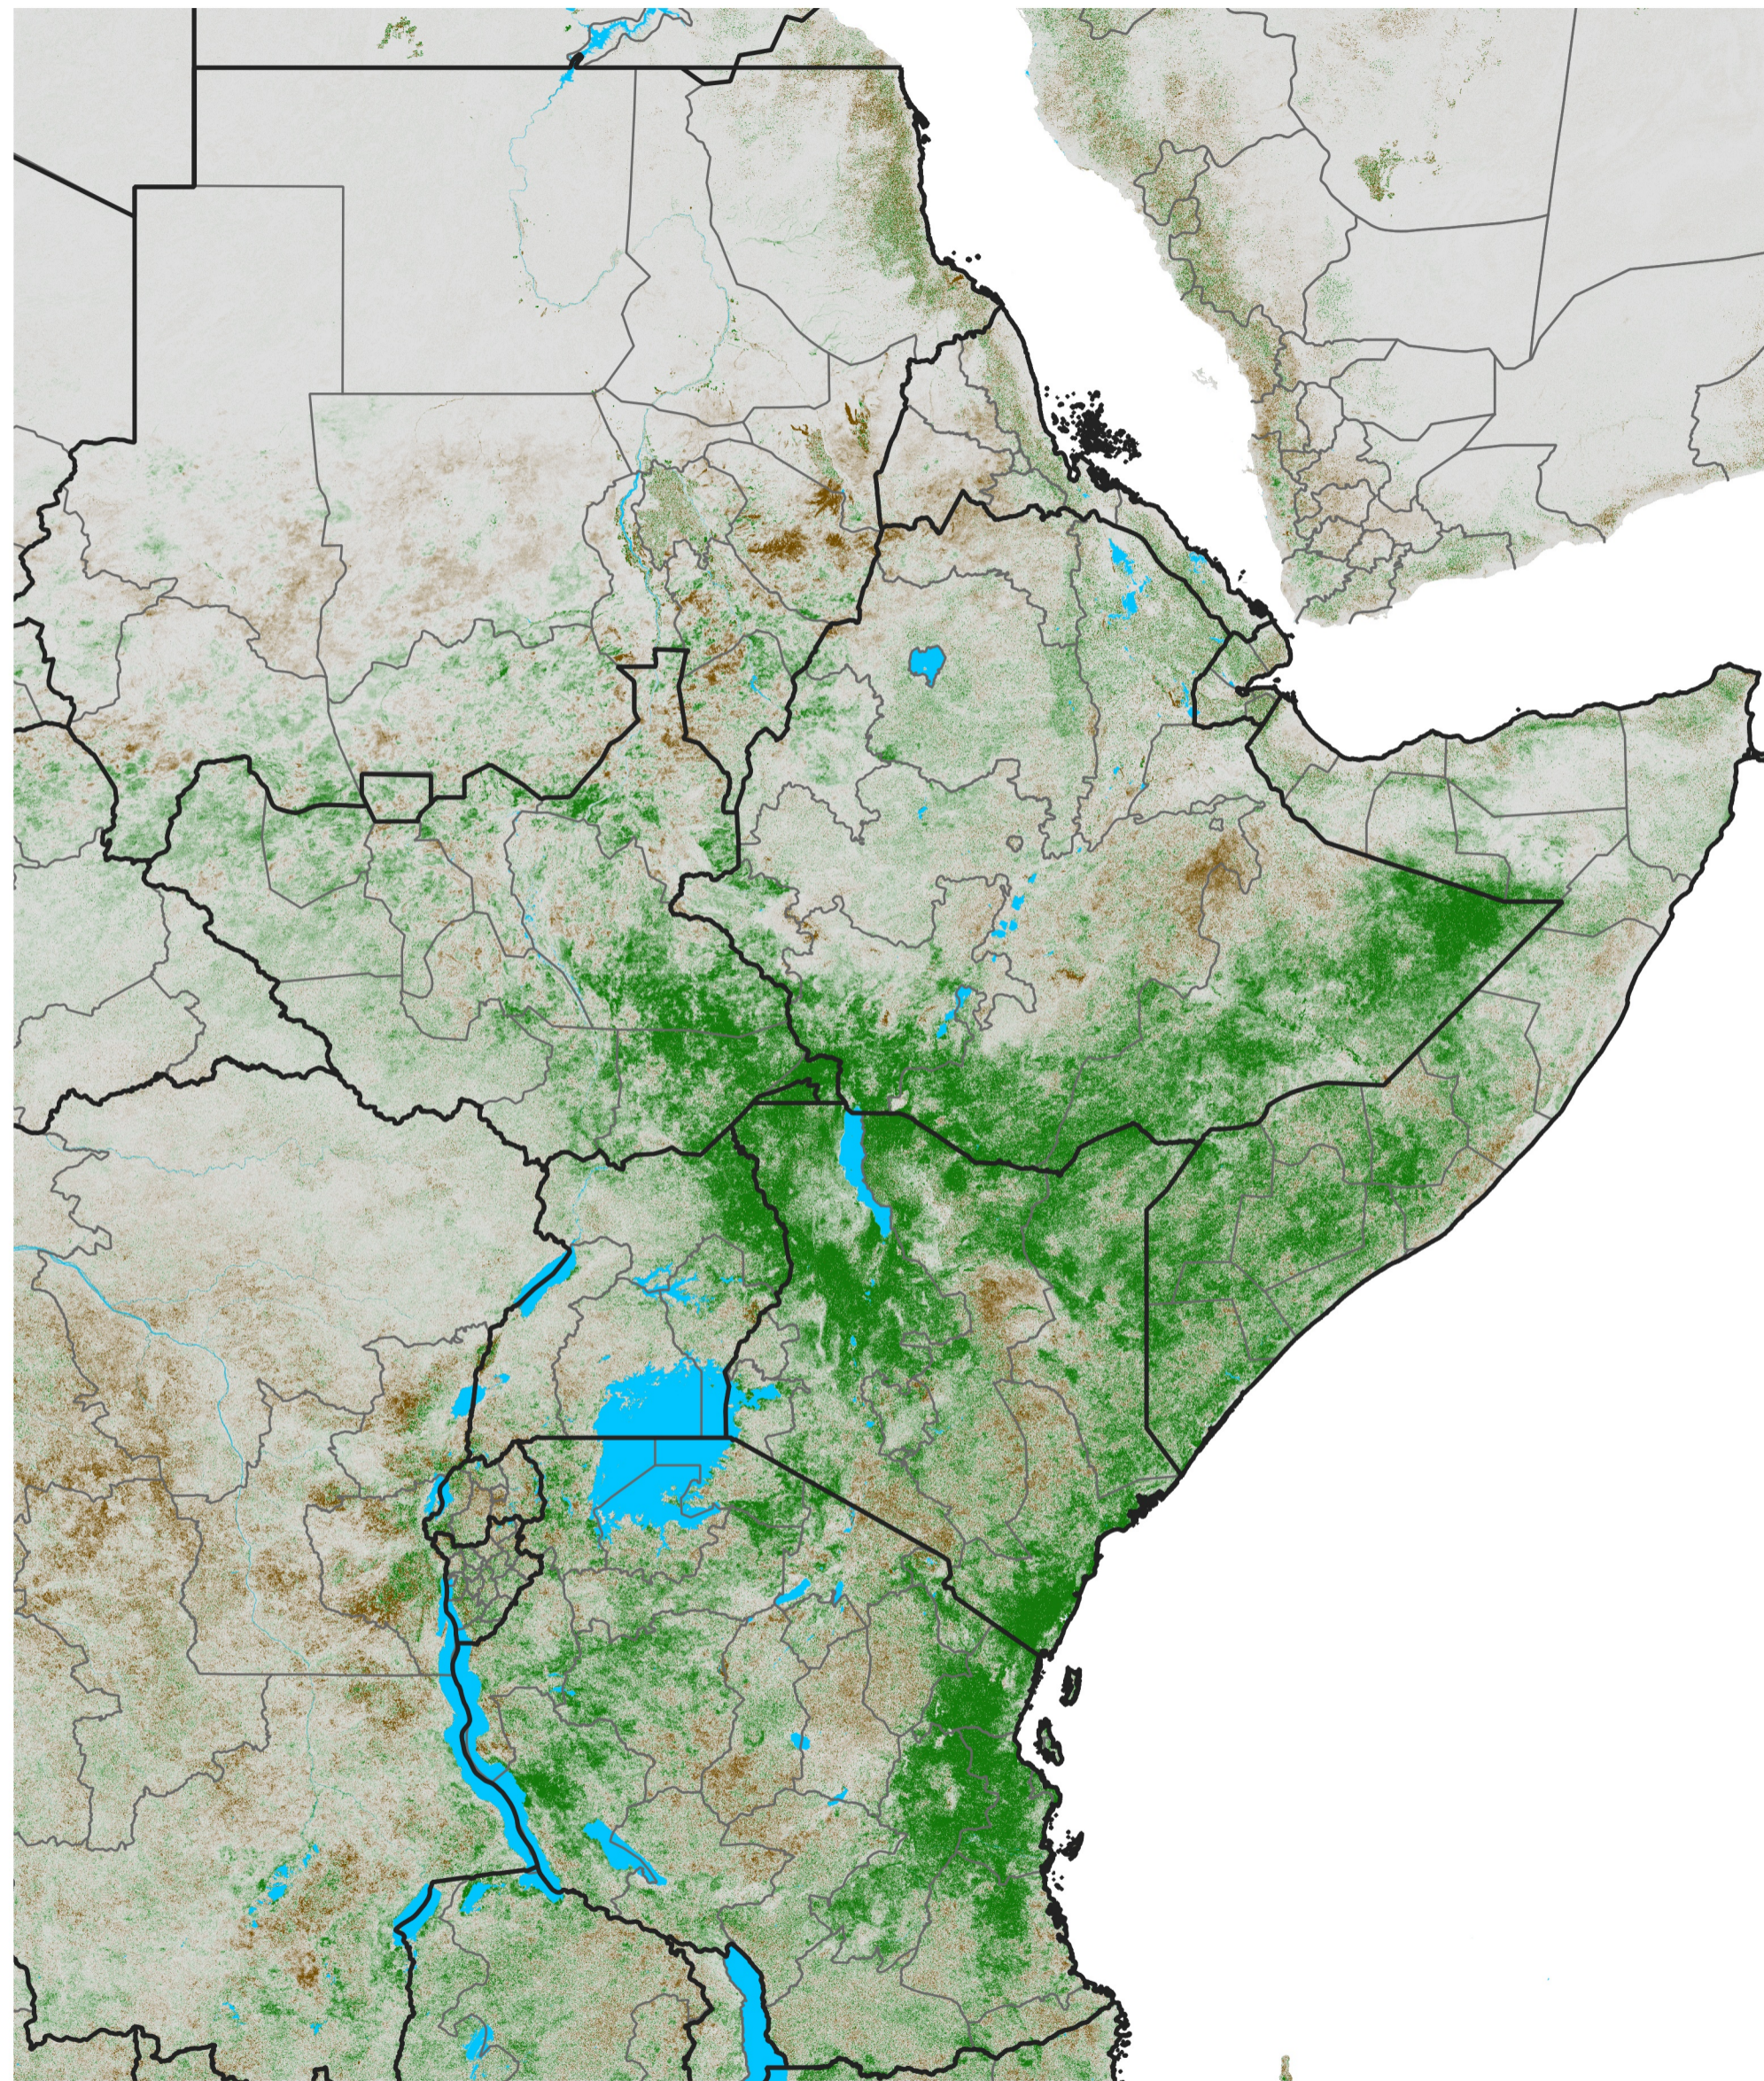

East Africa NDVI Difference

2017 minus 2016

Period 65 / Nov 16 - 25, 2017

NDVI Difference

< -0.3 -0.2 -0.1 -0.05 0.05 0.1 0.2 >0.3

Negative

No Difference

Positive