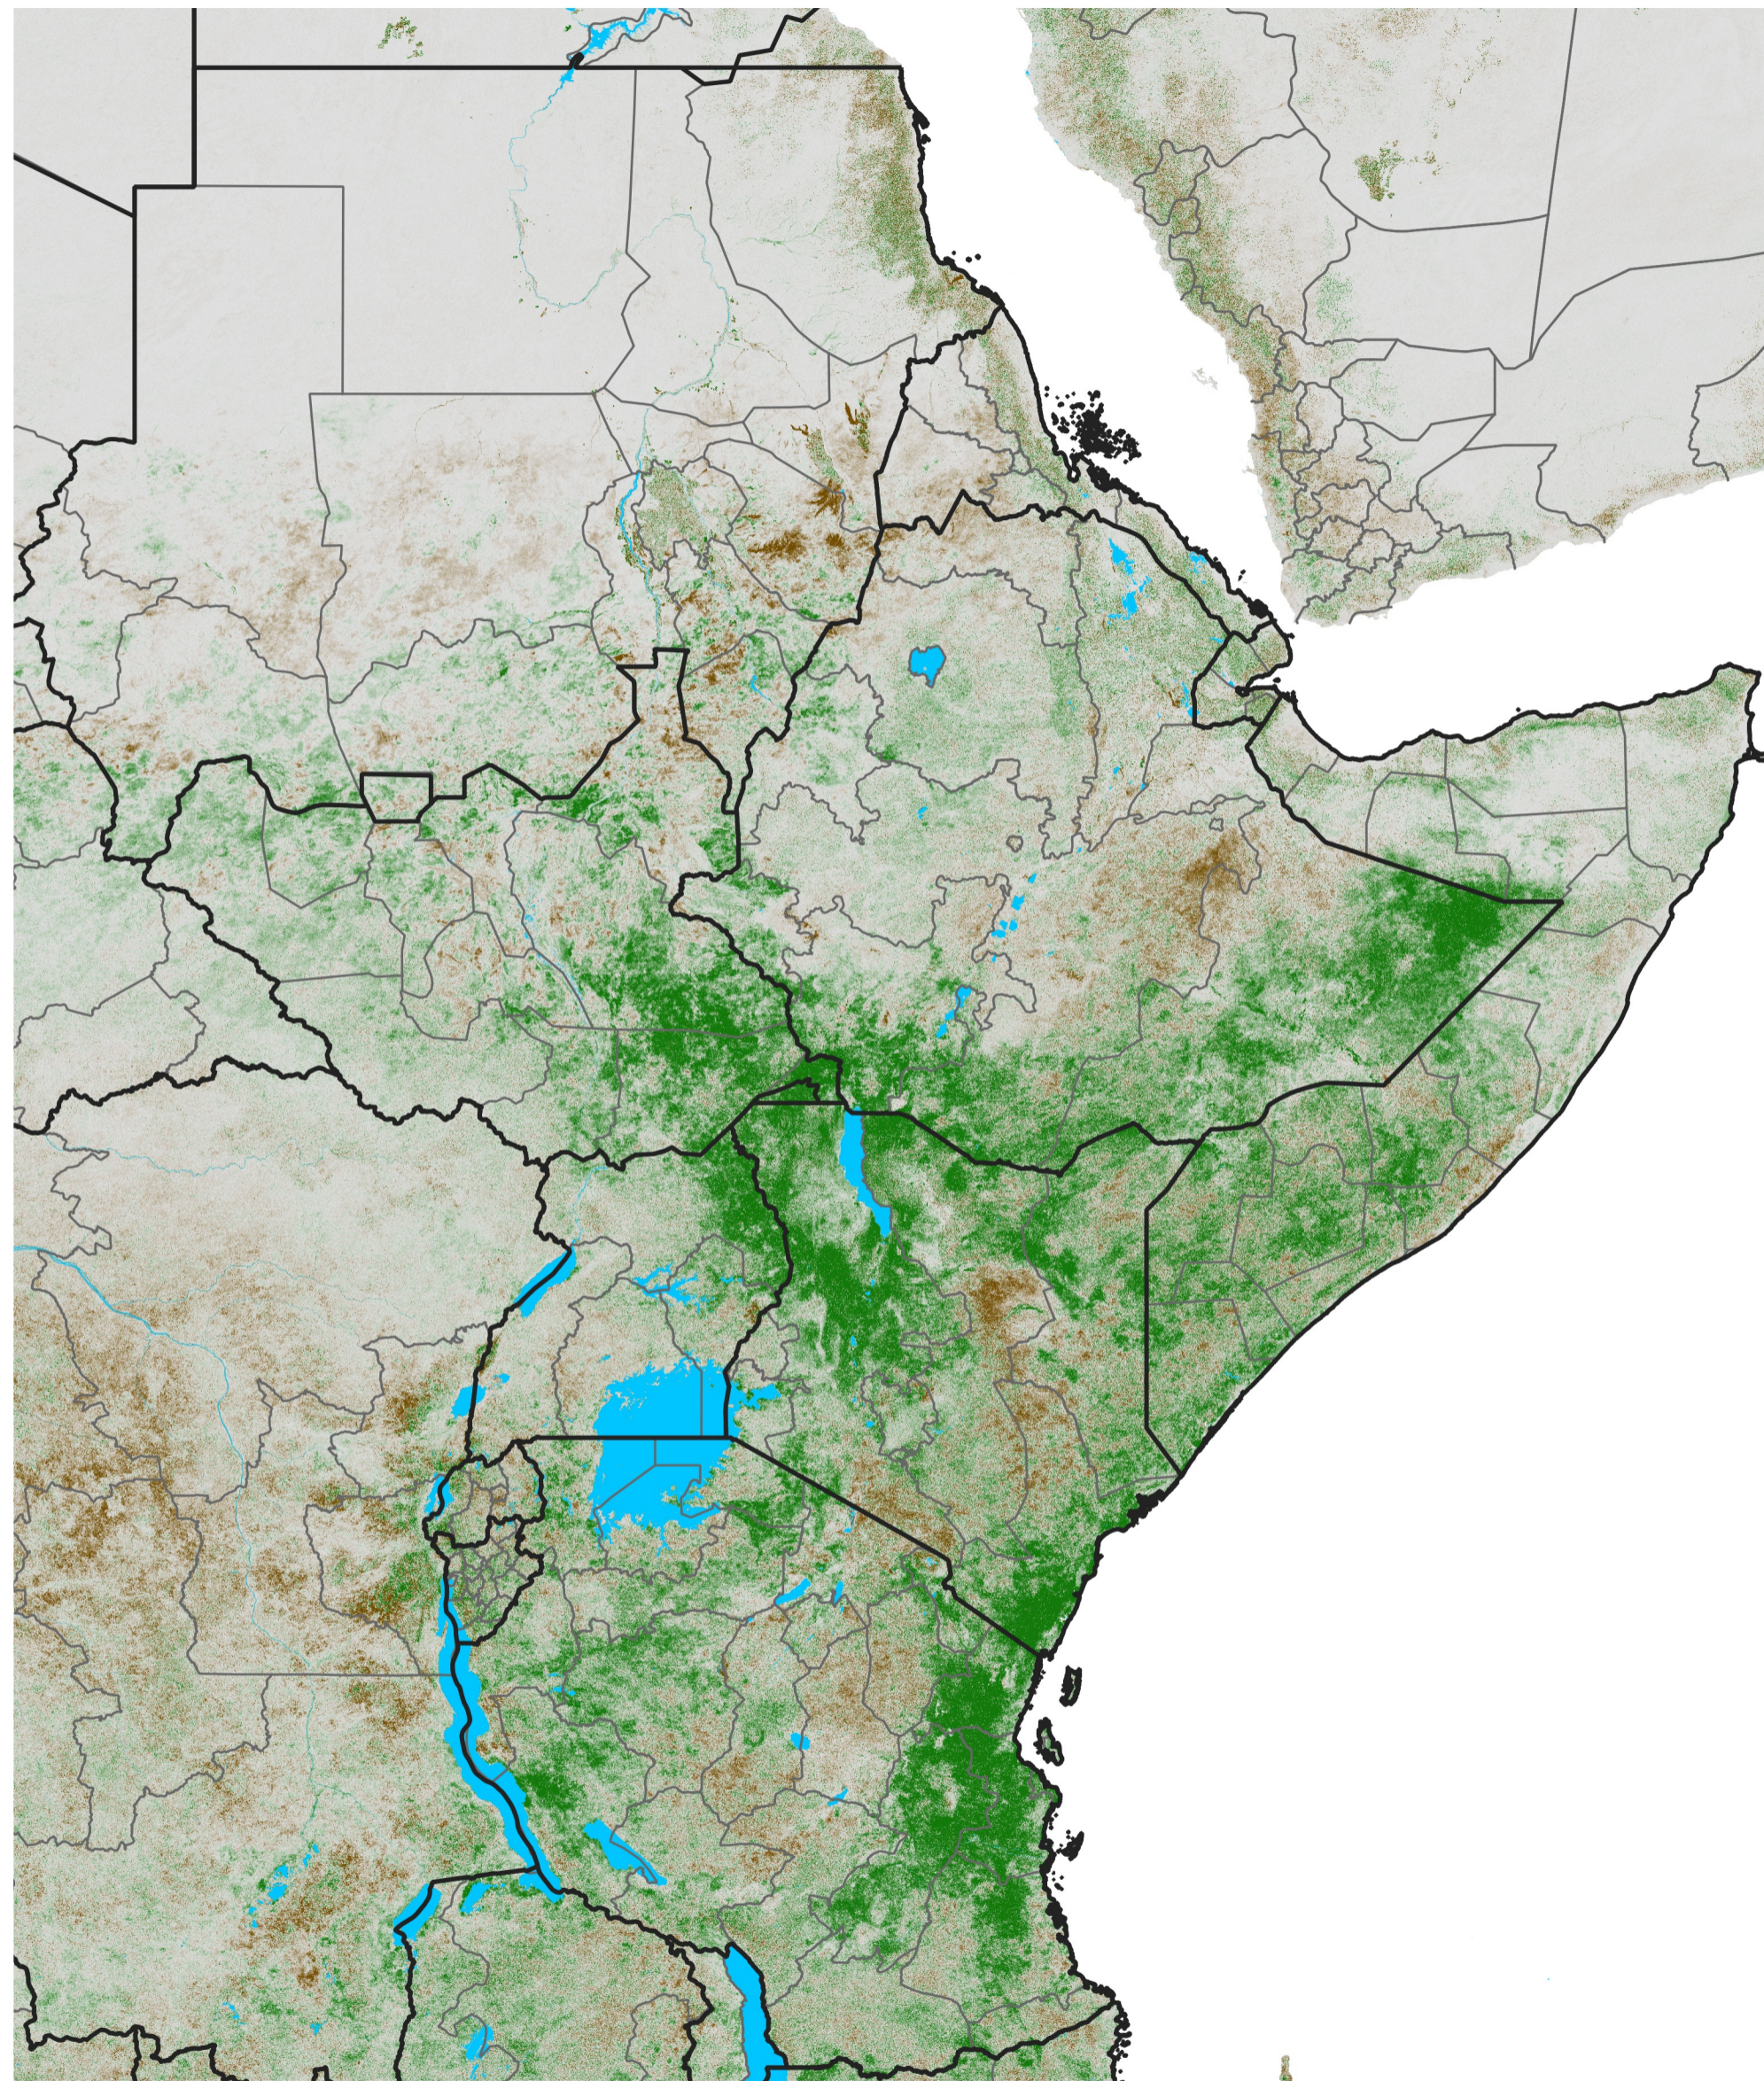

East Africa NDVI Difference

2017 minus 2016

Period 66 / Nov 21 - 30, 2017

NDVI Difference

< -0.3 -0.2 -0.1 -0.05 0.05 0.1 0.2 >0.3

Negative

No Difference

Positive