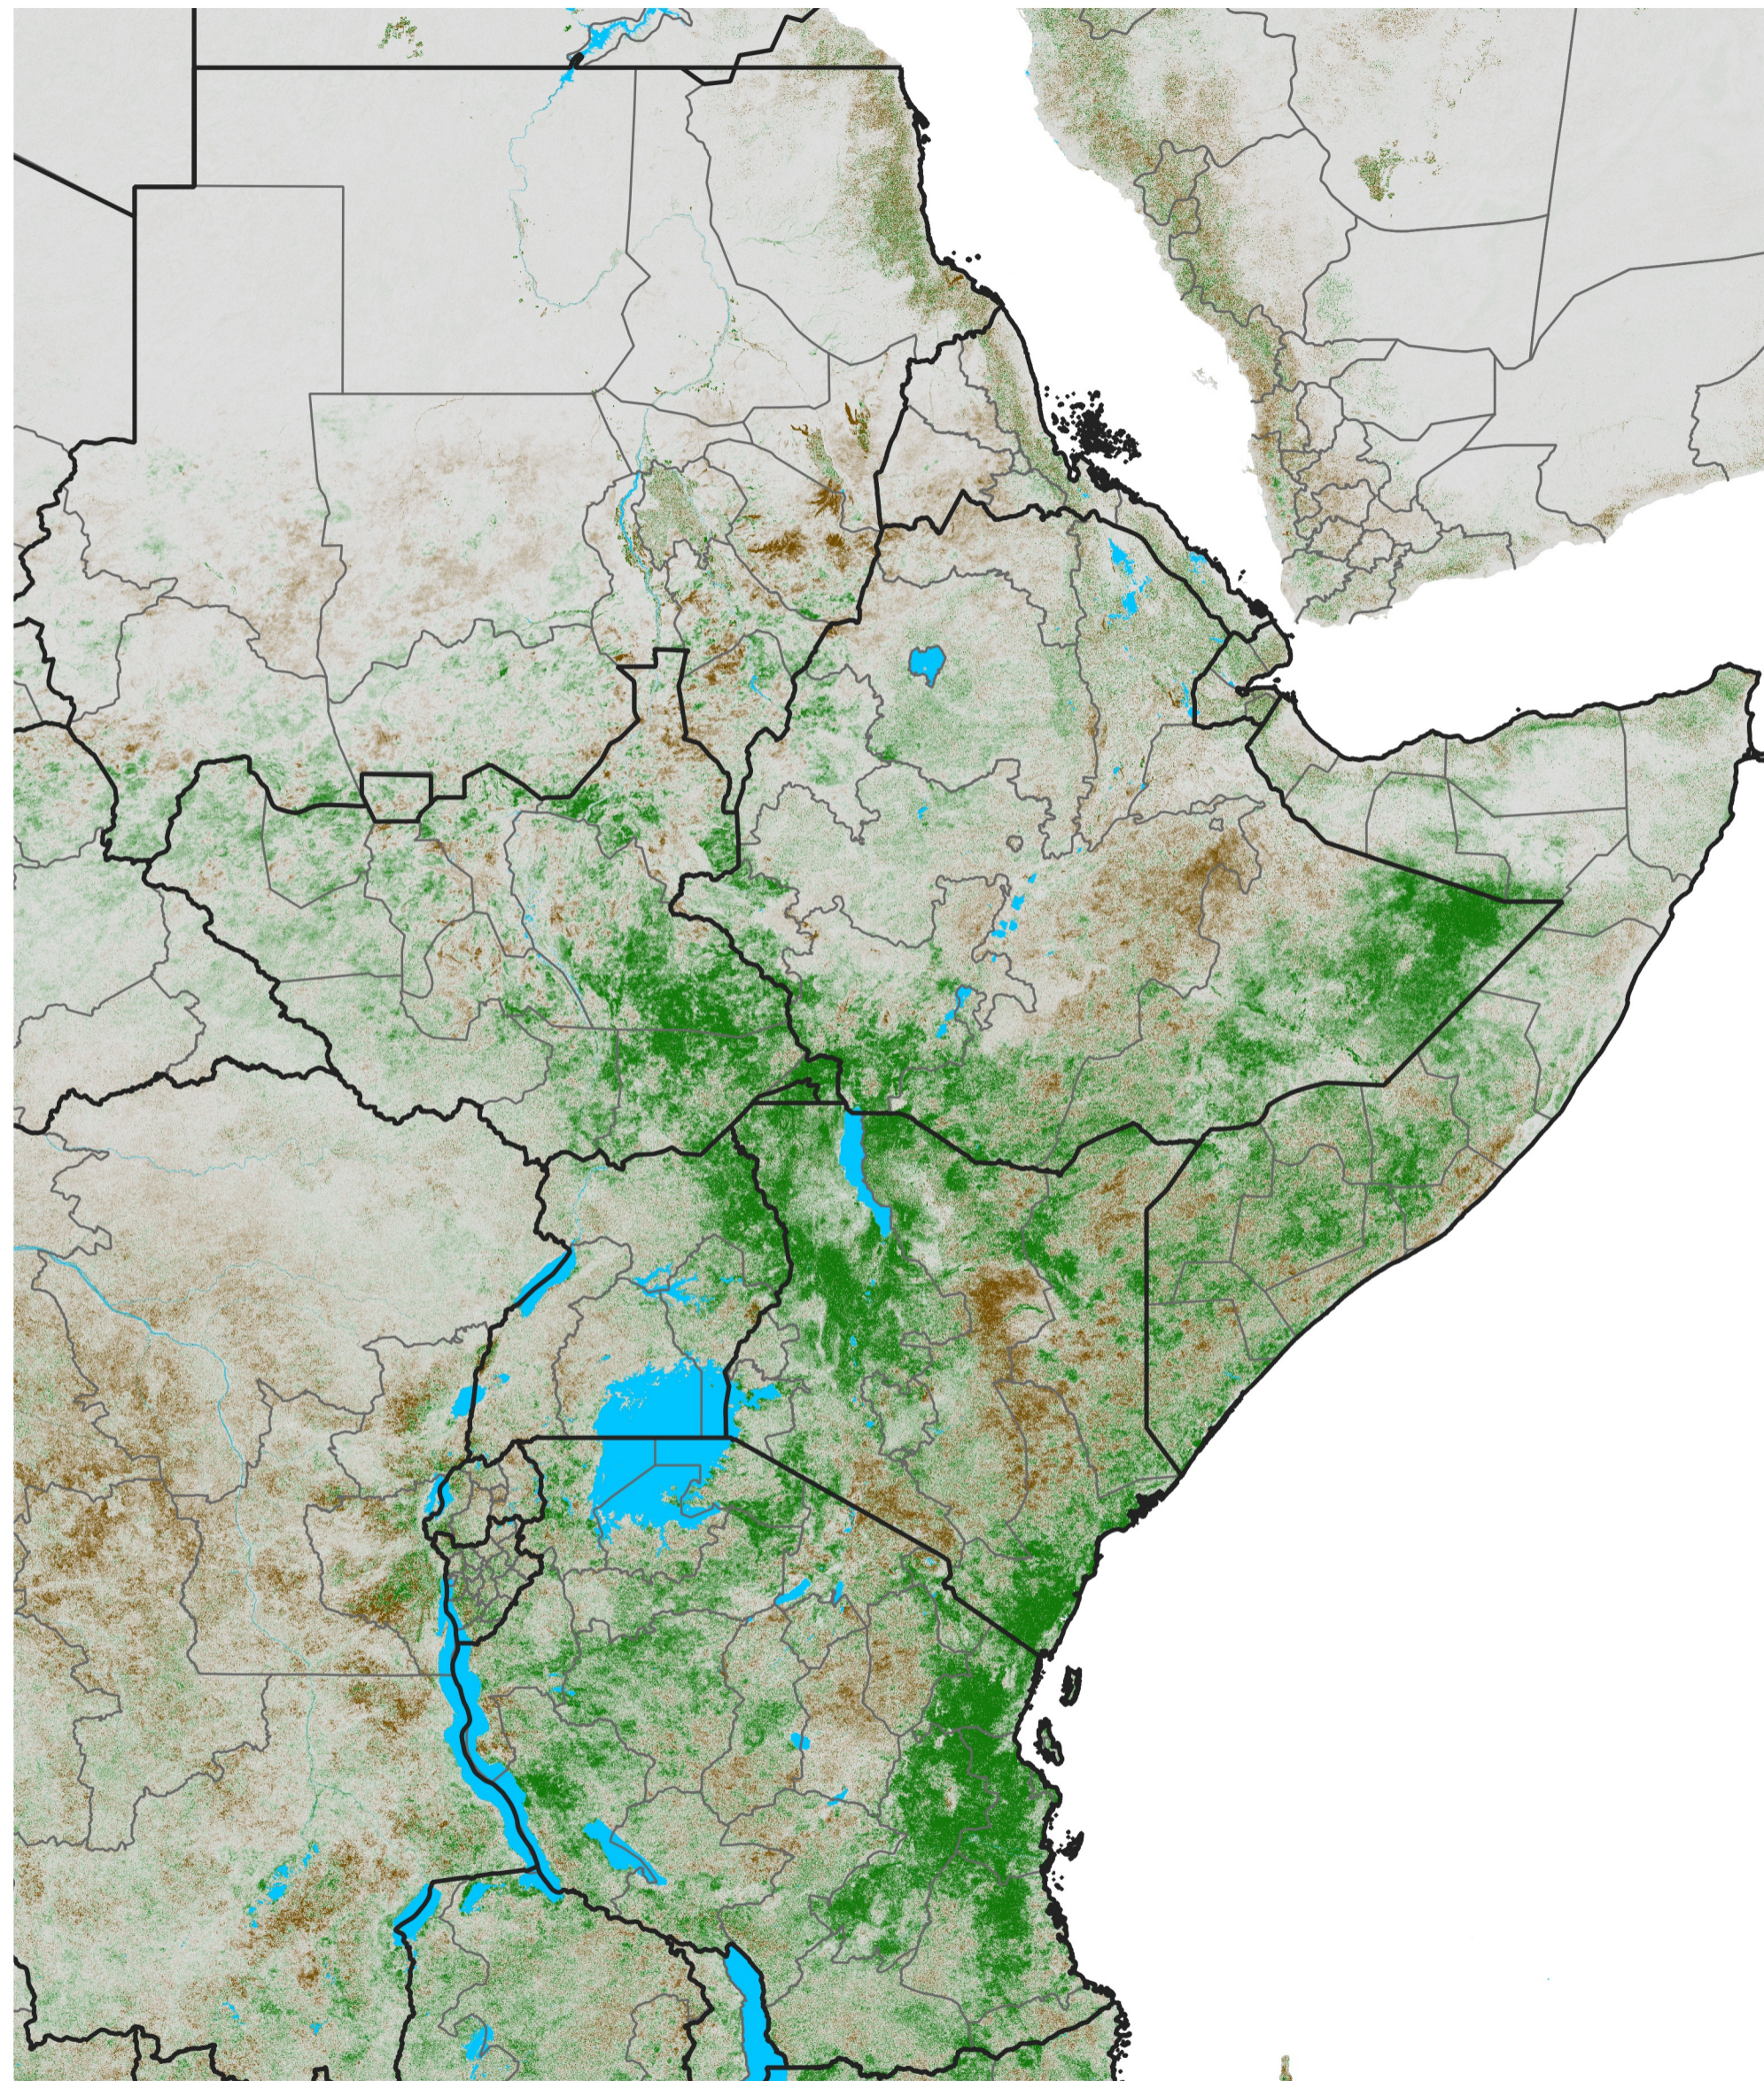

East Africa NDVI Difference

2017 minus 2016

Period 67 / Nov 26 - Dec 05, 2017

NDVI Difference

< -0.3 -0.2 -0.1 -0.05 0.05 0.1 0.2 >0.3

Negative

No Difference

Positive