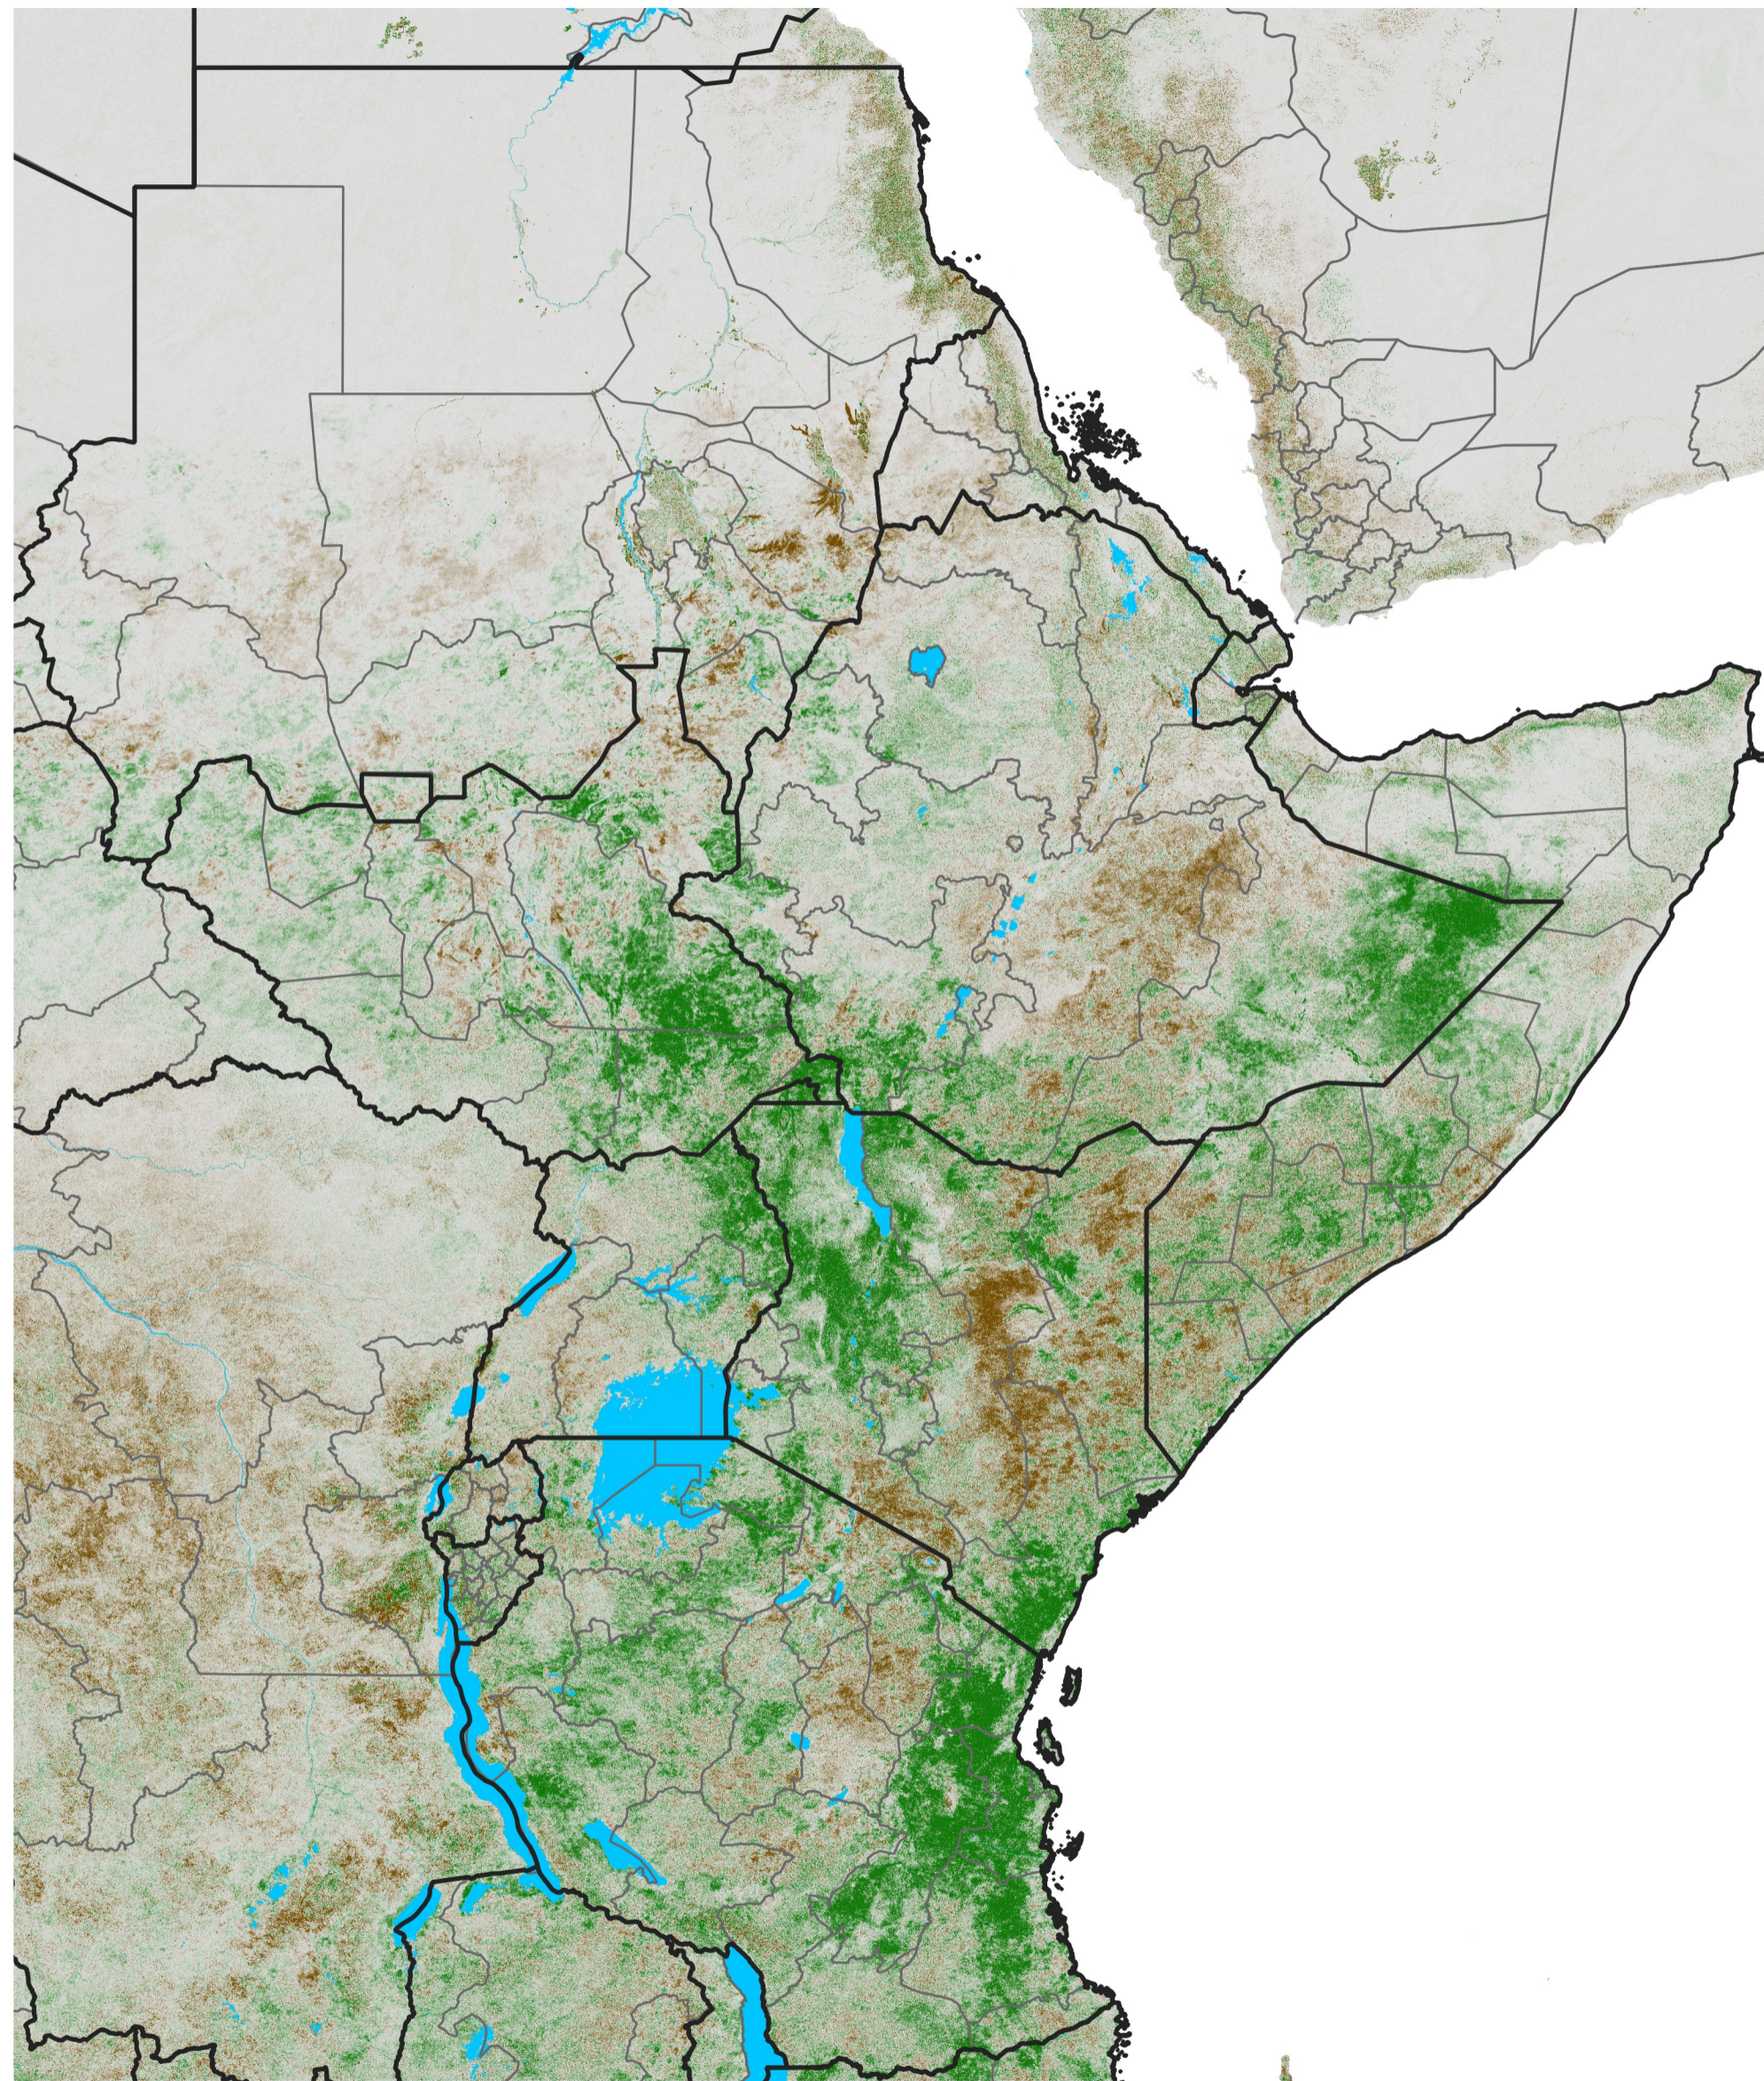

East Africa NDVI Difference

2017 minus 2016

Period 68 / Dec 01 - 10, 2017

NDVI Difference

< -0.3 -0.2 -0.1 -0.05 0.05 0.1 0.2 >0.3

Negative

No Difference

Positive