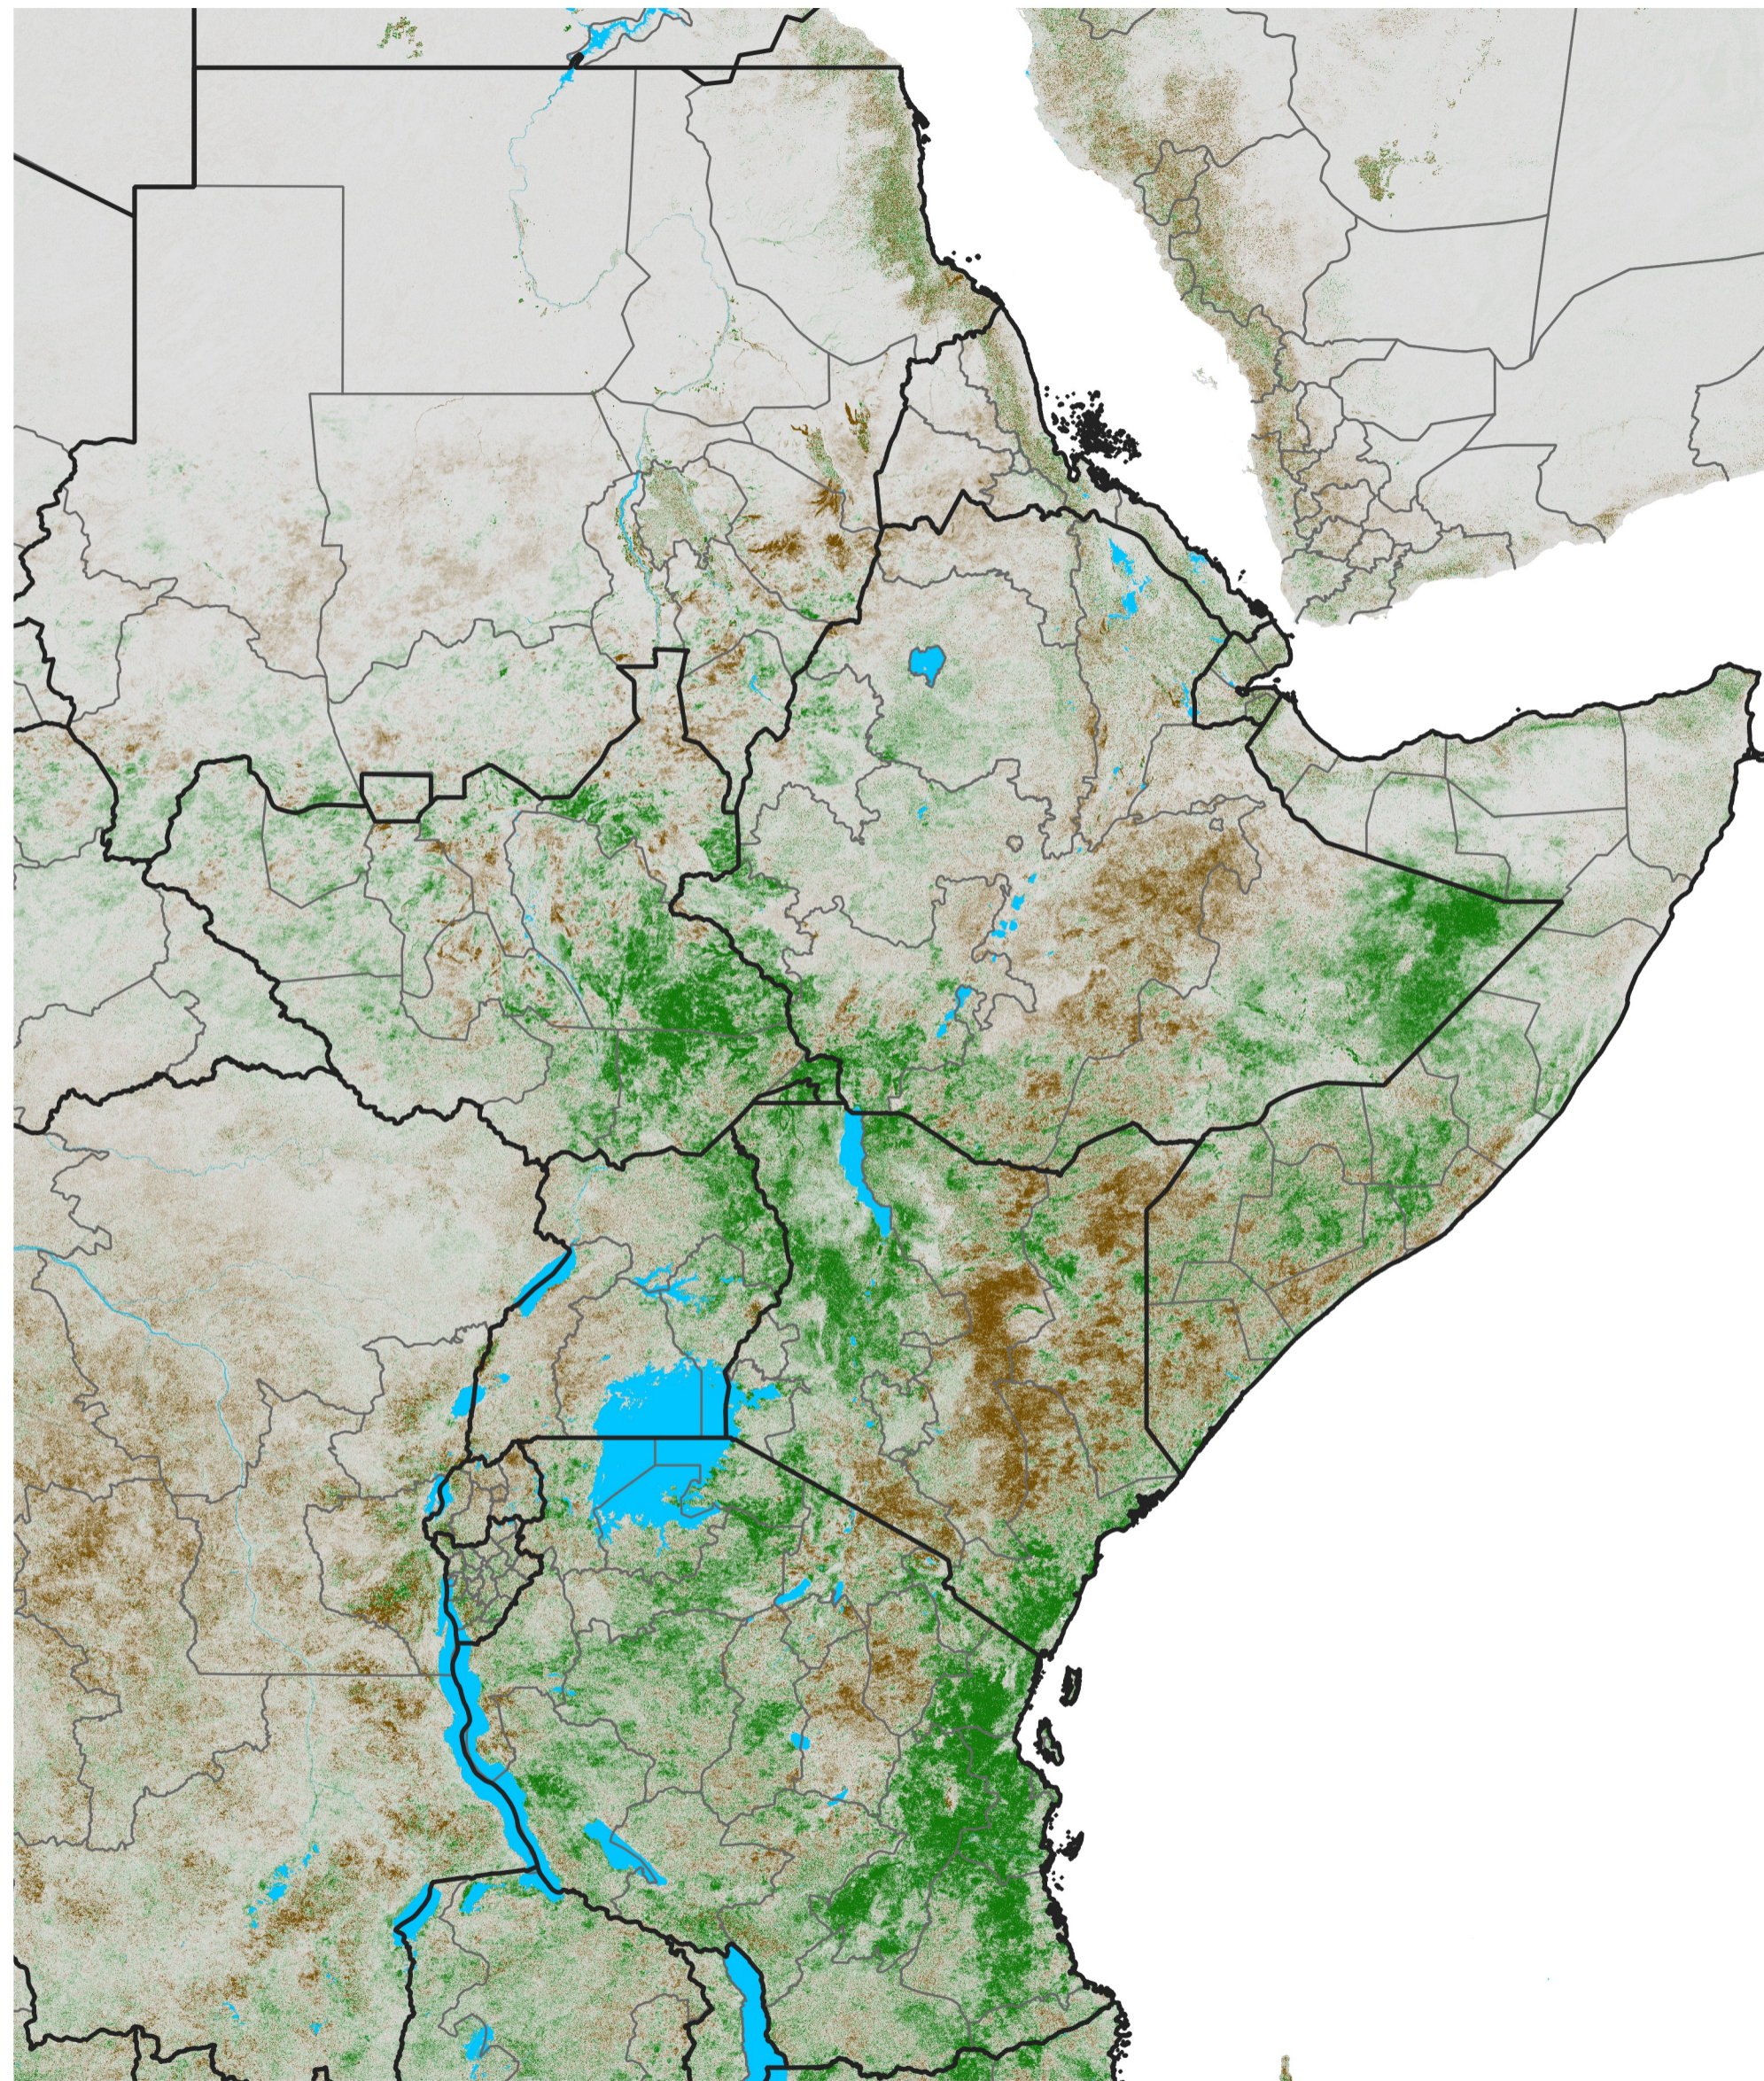

East Africa NDVI Difference

2017 minus 2016

Period 69 / Dec 06 - 15, 2017

NDVI Difference

< -0.3 -0.2 -0.1 -0.05 0.05 0.1 0.2 >0.3

Negative

No Difference

Positive