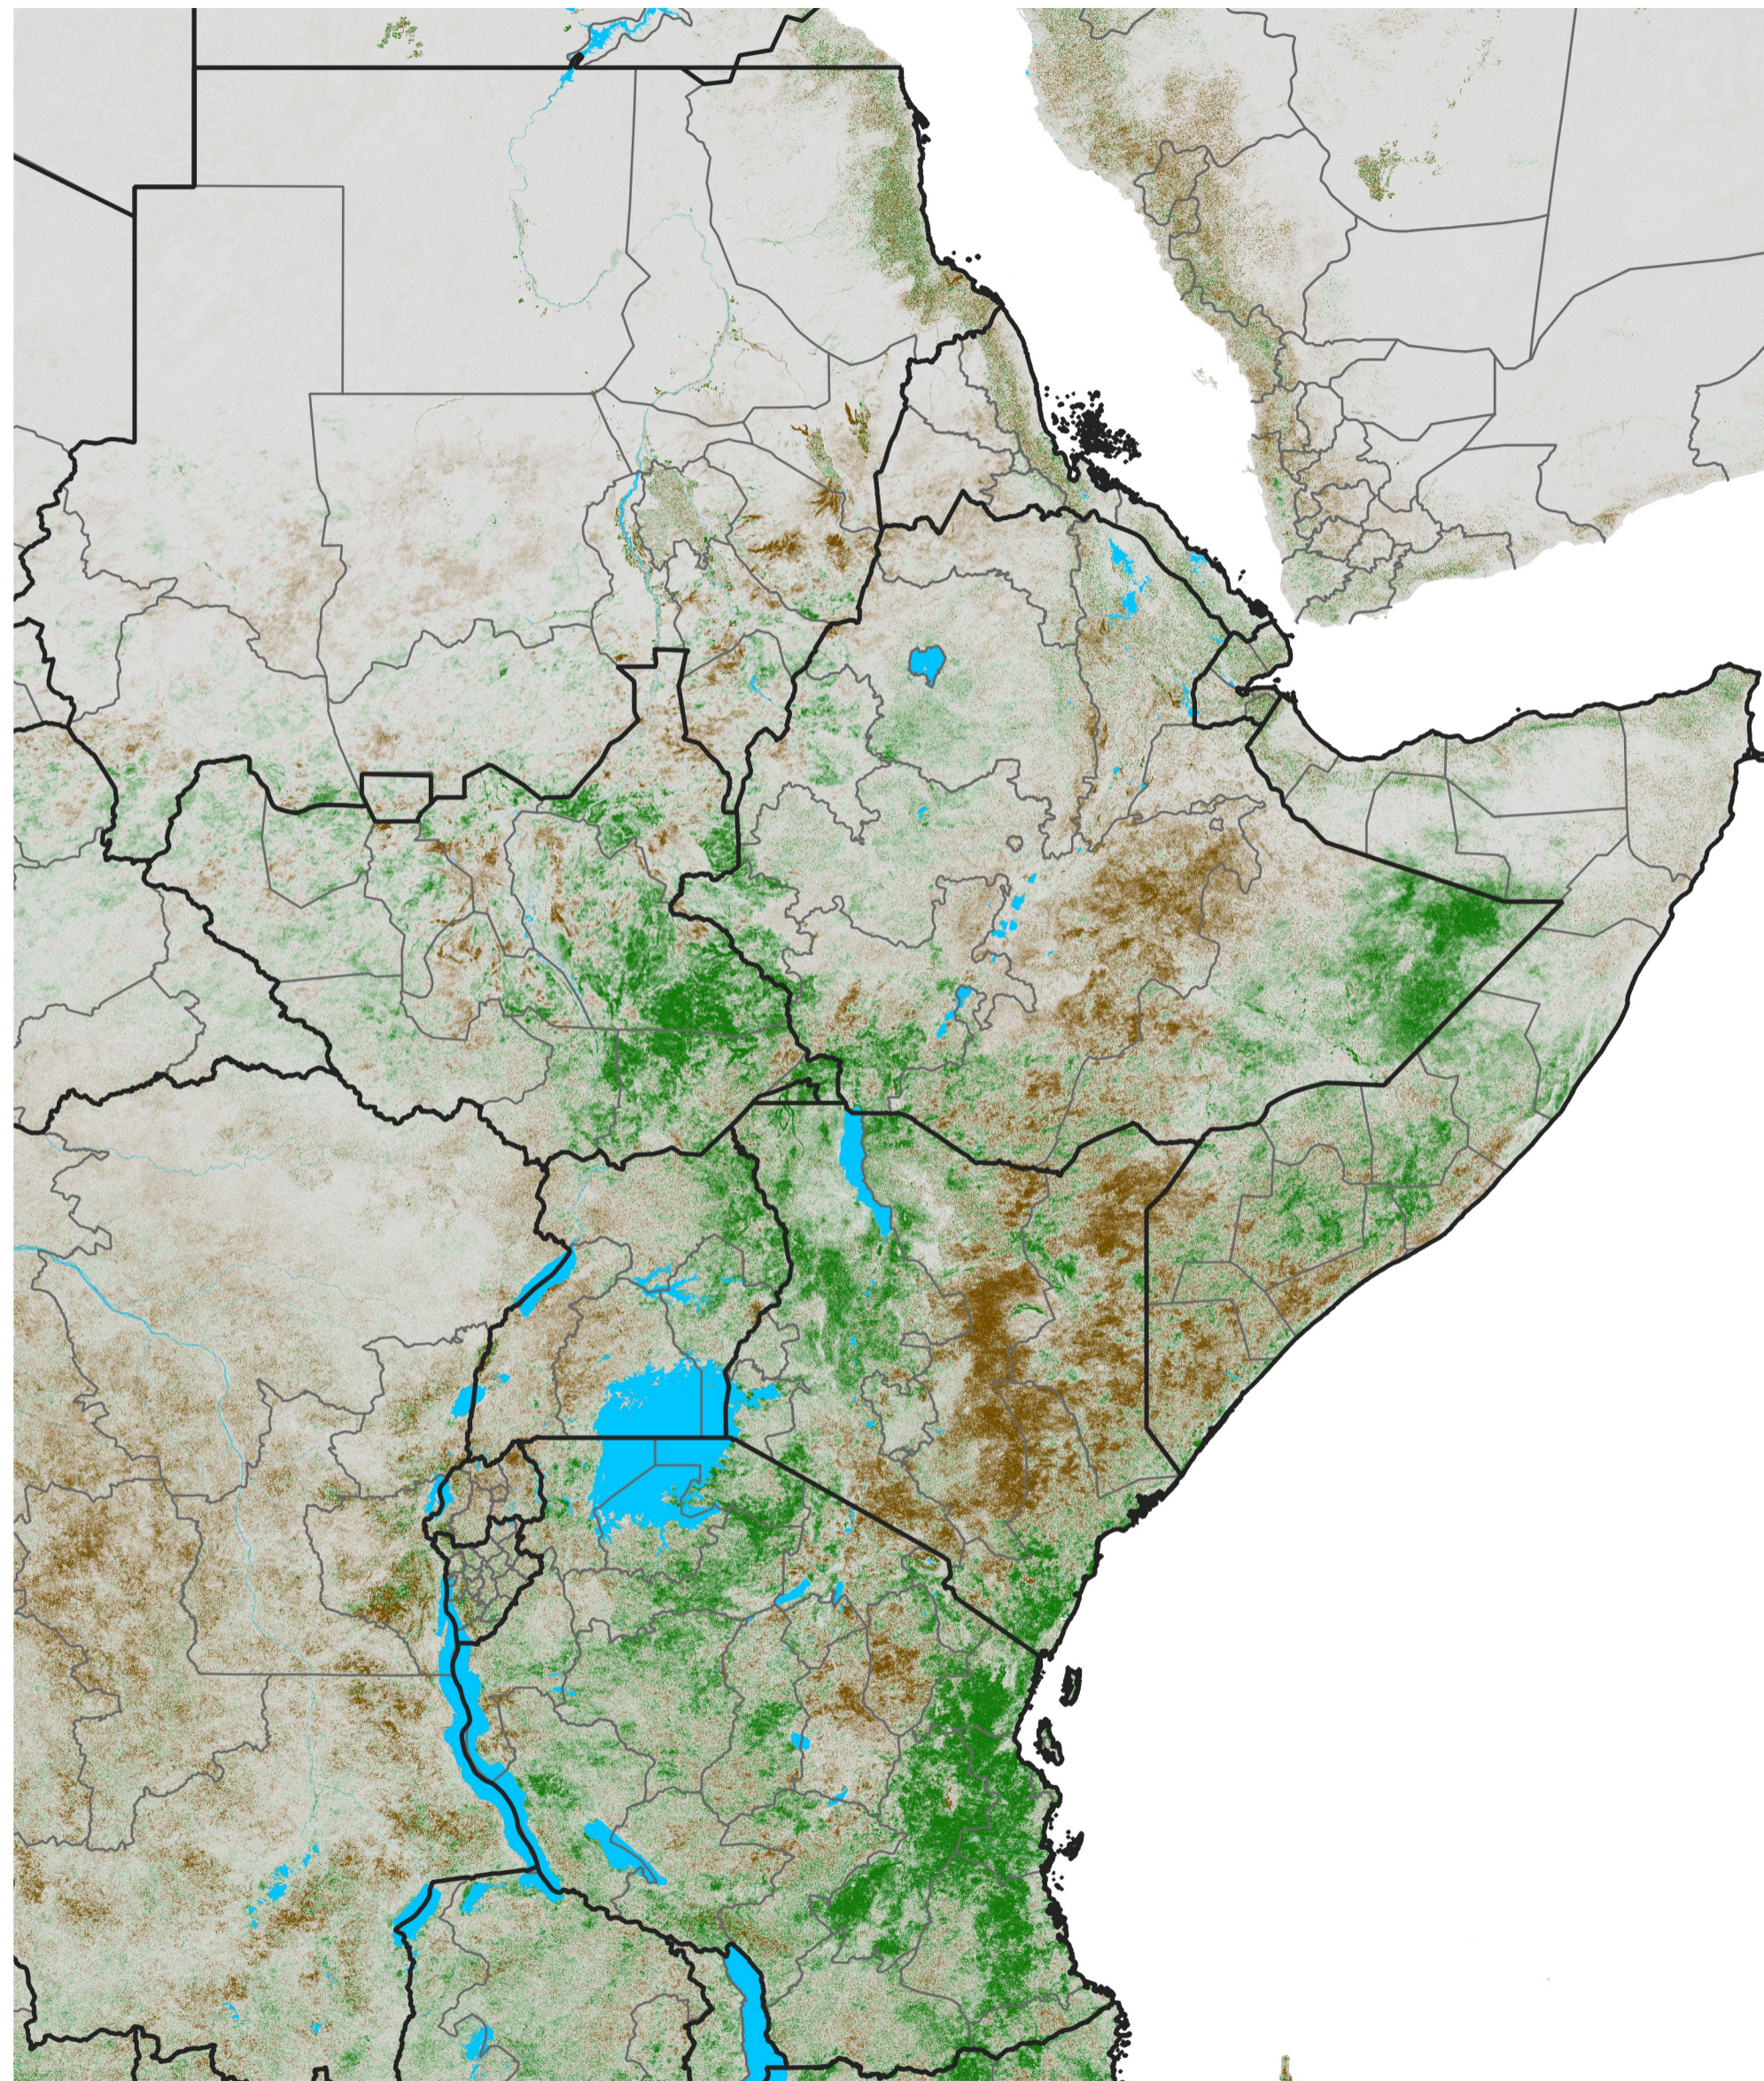

# East Africa NDVI Difference

2017 minus 2016

Period 70 / Dec 11 - 20, 2017

## NDVI Difference

< -0.3   -0.2   -0.1   -0.05   0.05   0.1   0.2   >0.3

Negative

No Difference

Positive