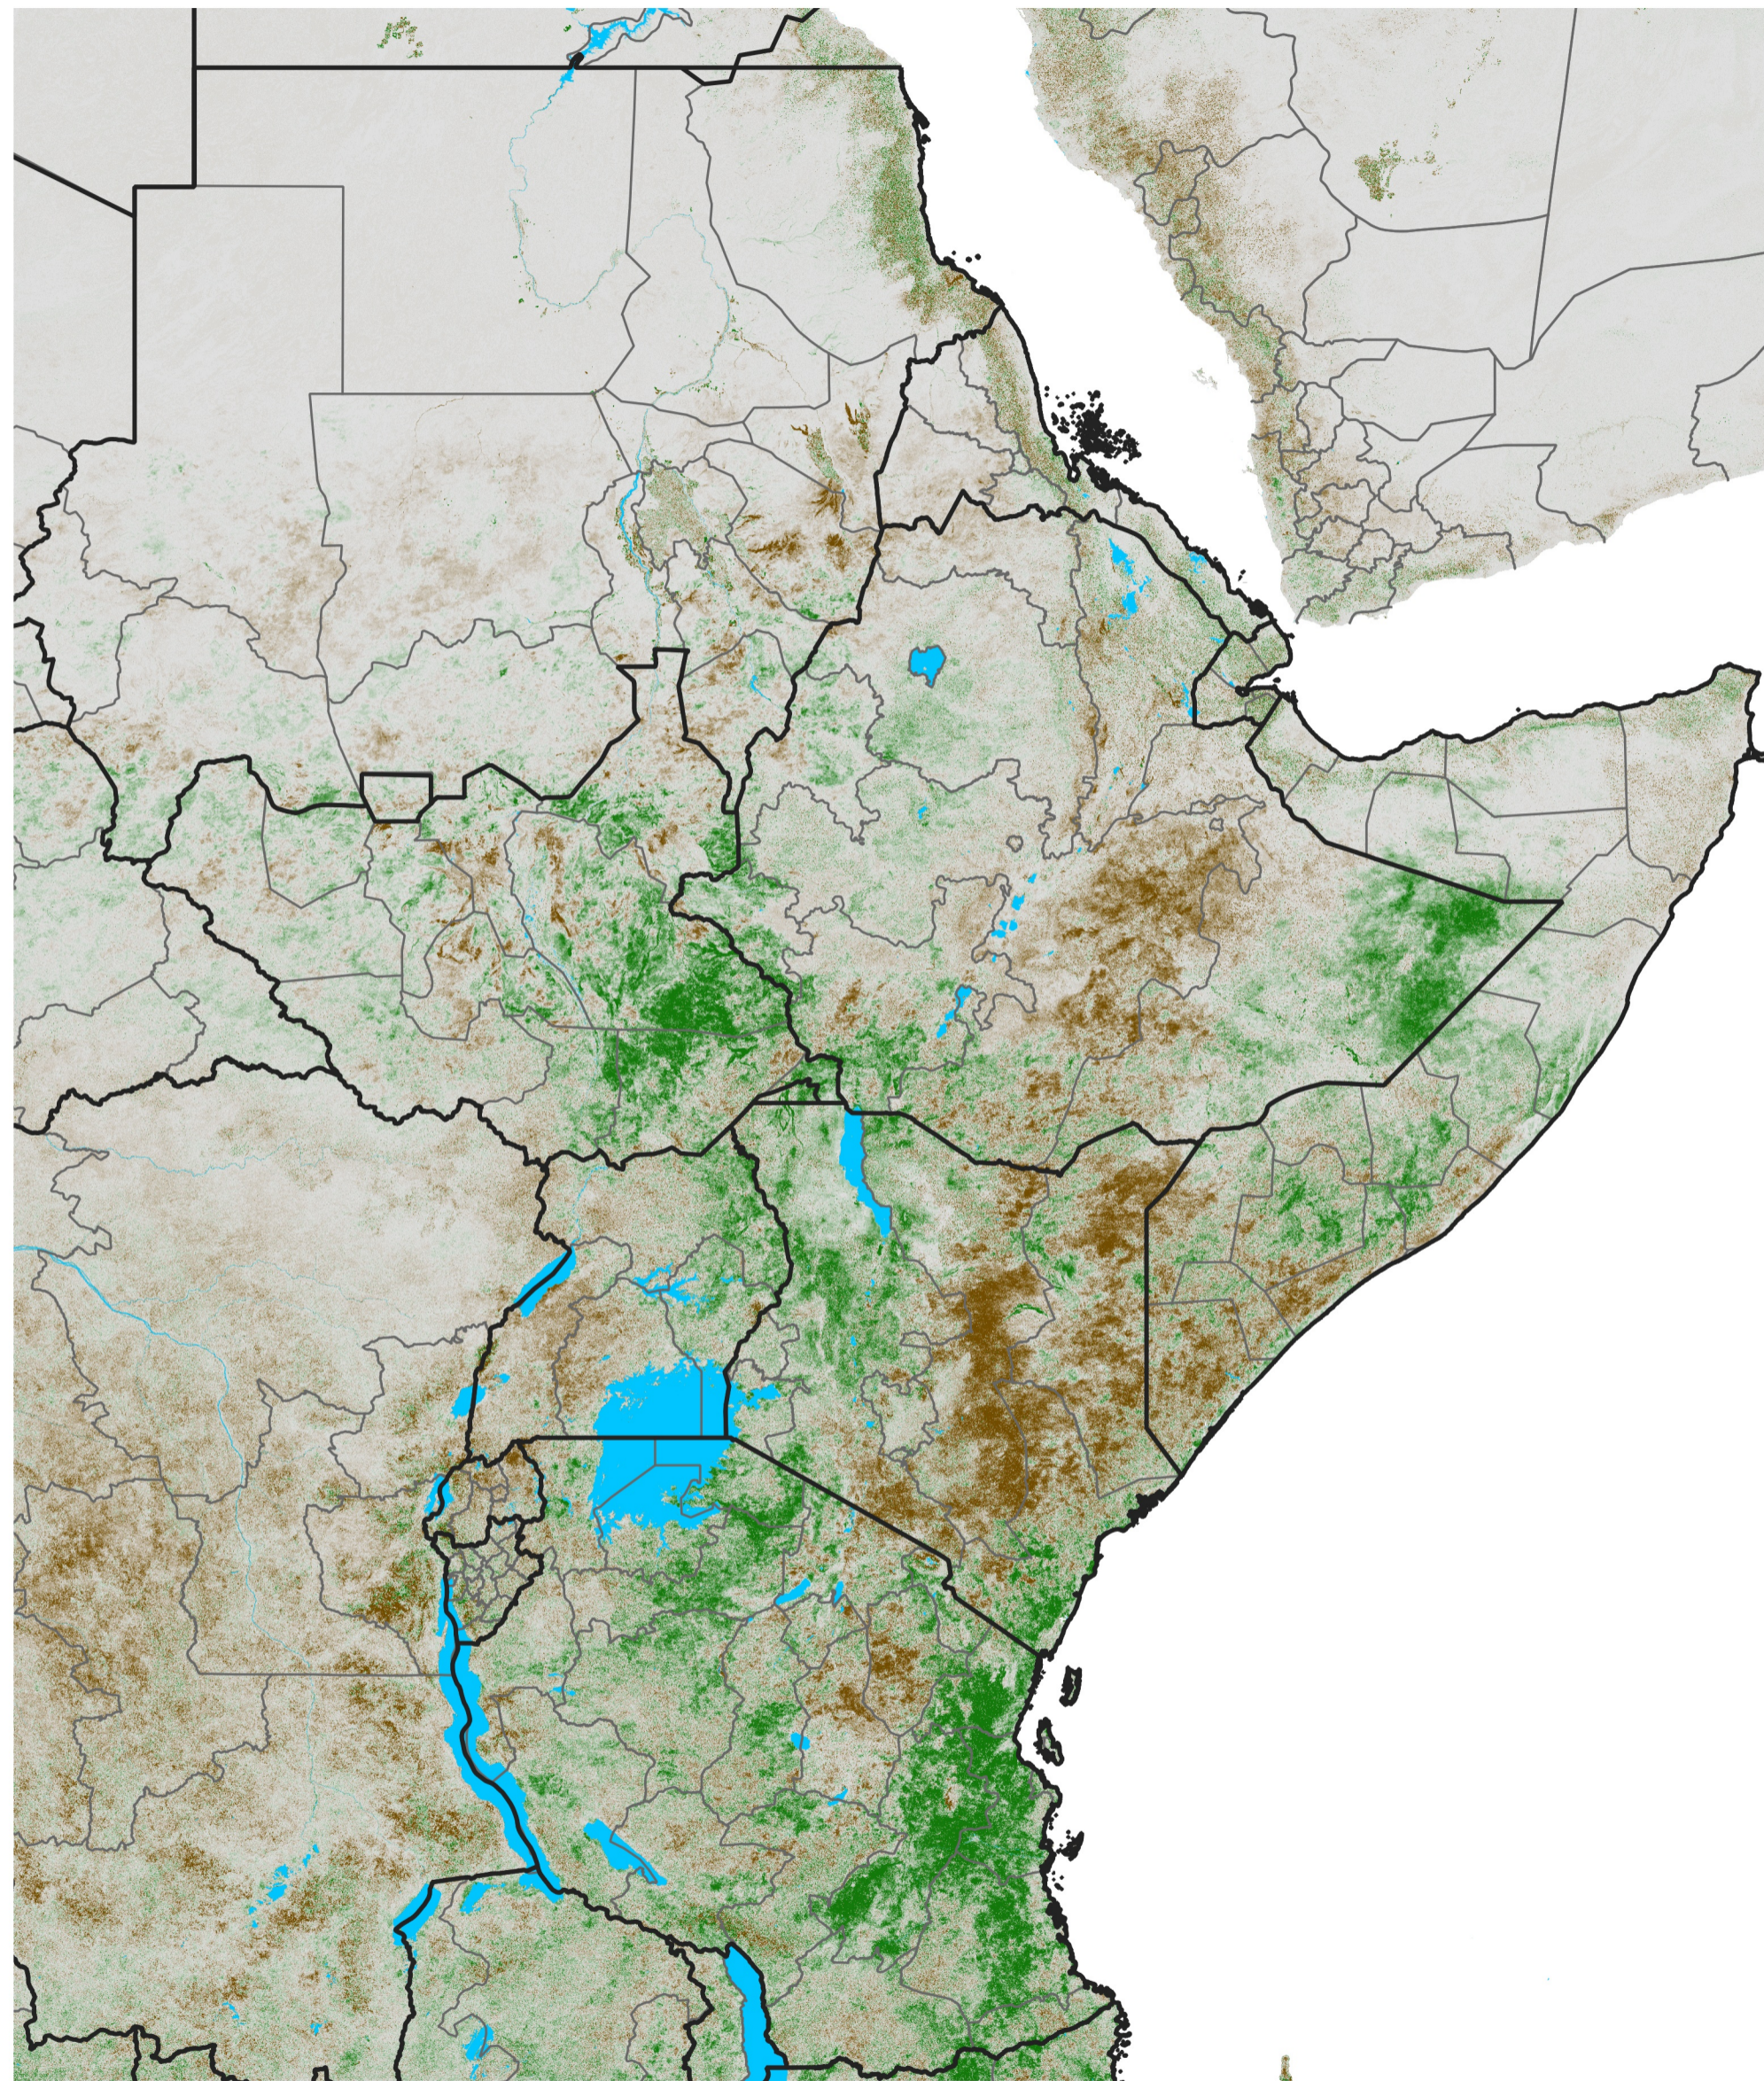

East Africa NDVI Difference

2017 minus 2016

Period 71 / Dec 16 - 25, 2017

NDVI Difference

< -0.3 -0.2 -0.1 -0.05 0.05 0.1 0.2 >0.3

Negative

No Difference

Positive