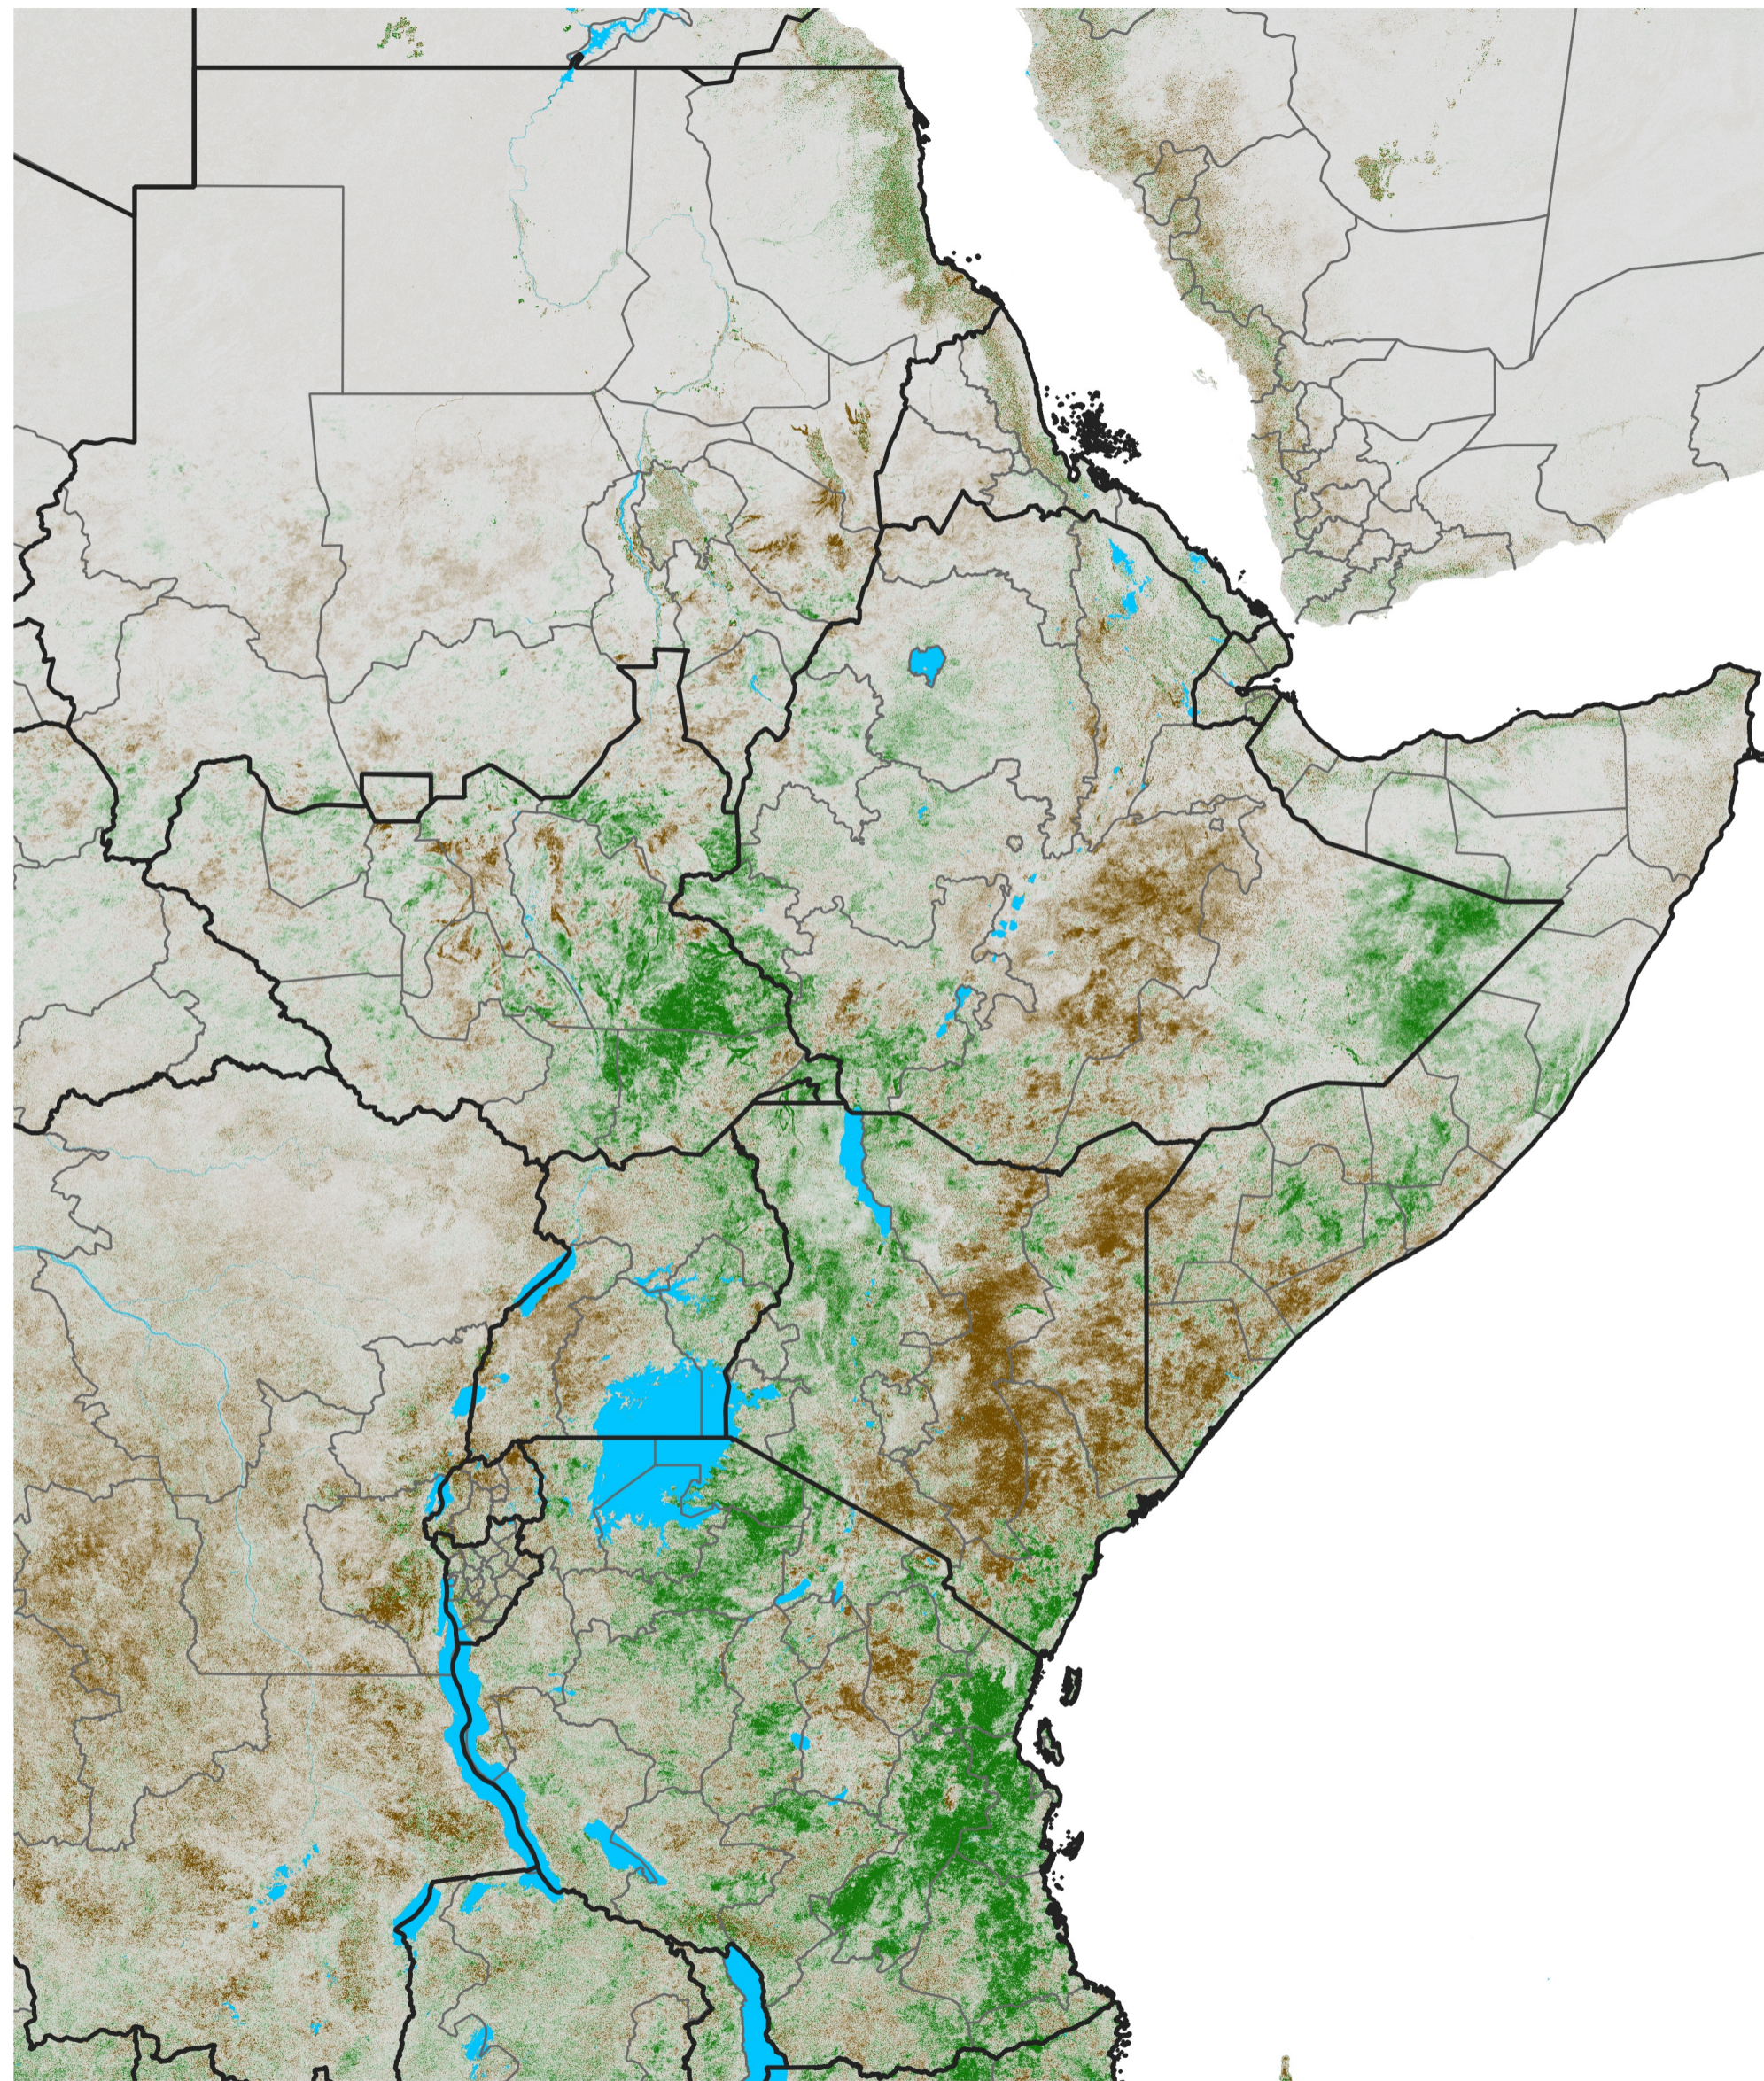

# East Africa NDVI Difference

2017 minus 2016

Period 72 / Dec 21 - 31, 2017

## NDVI Difference

< -0.3   -0.2   -0.1   -0.05   0.05   0.1   0.2   >0.3

Negative

No Difference

Positive