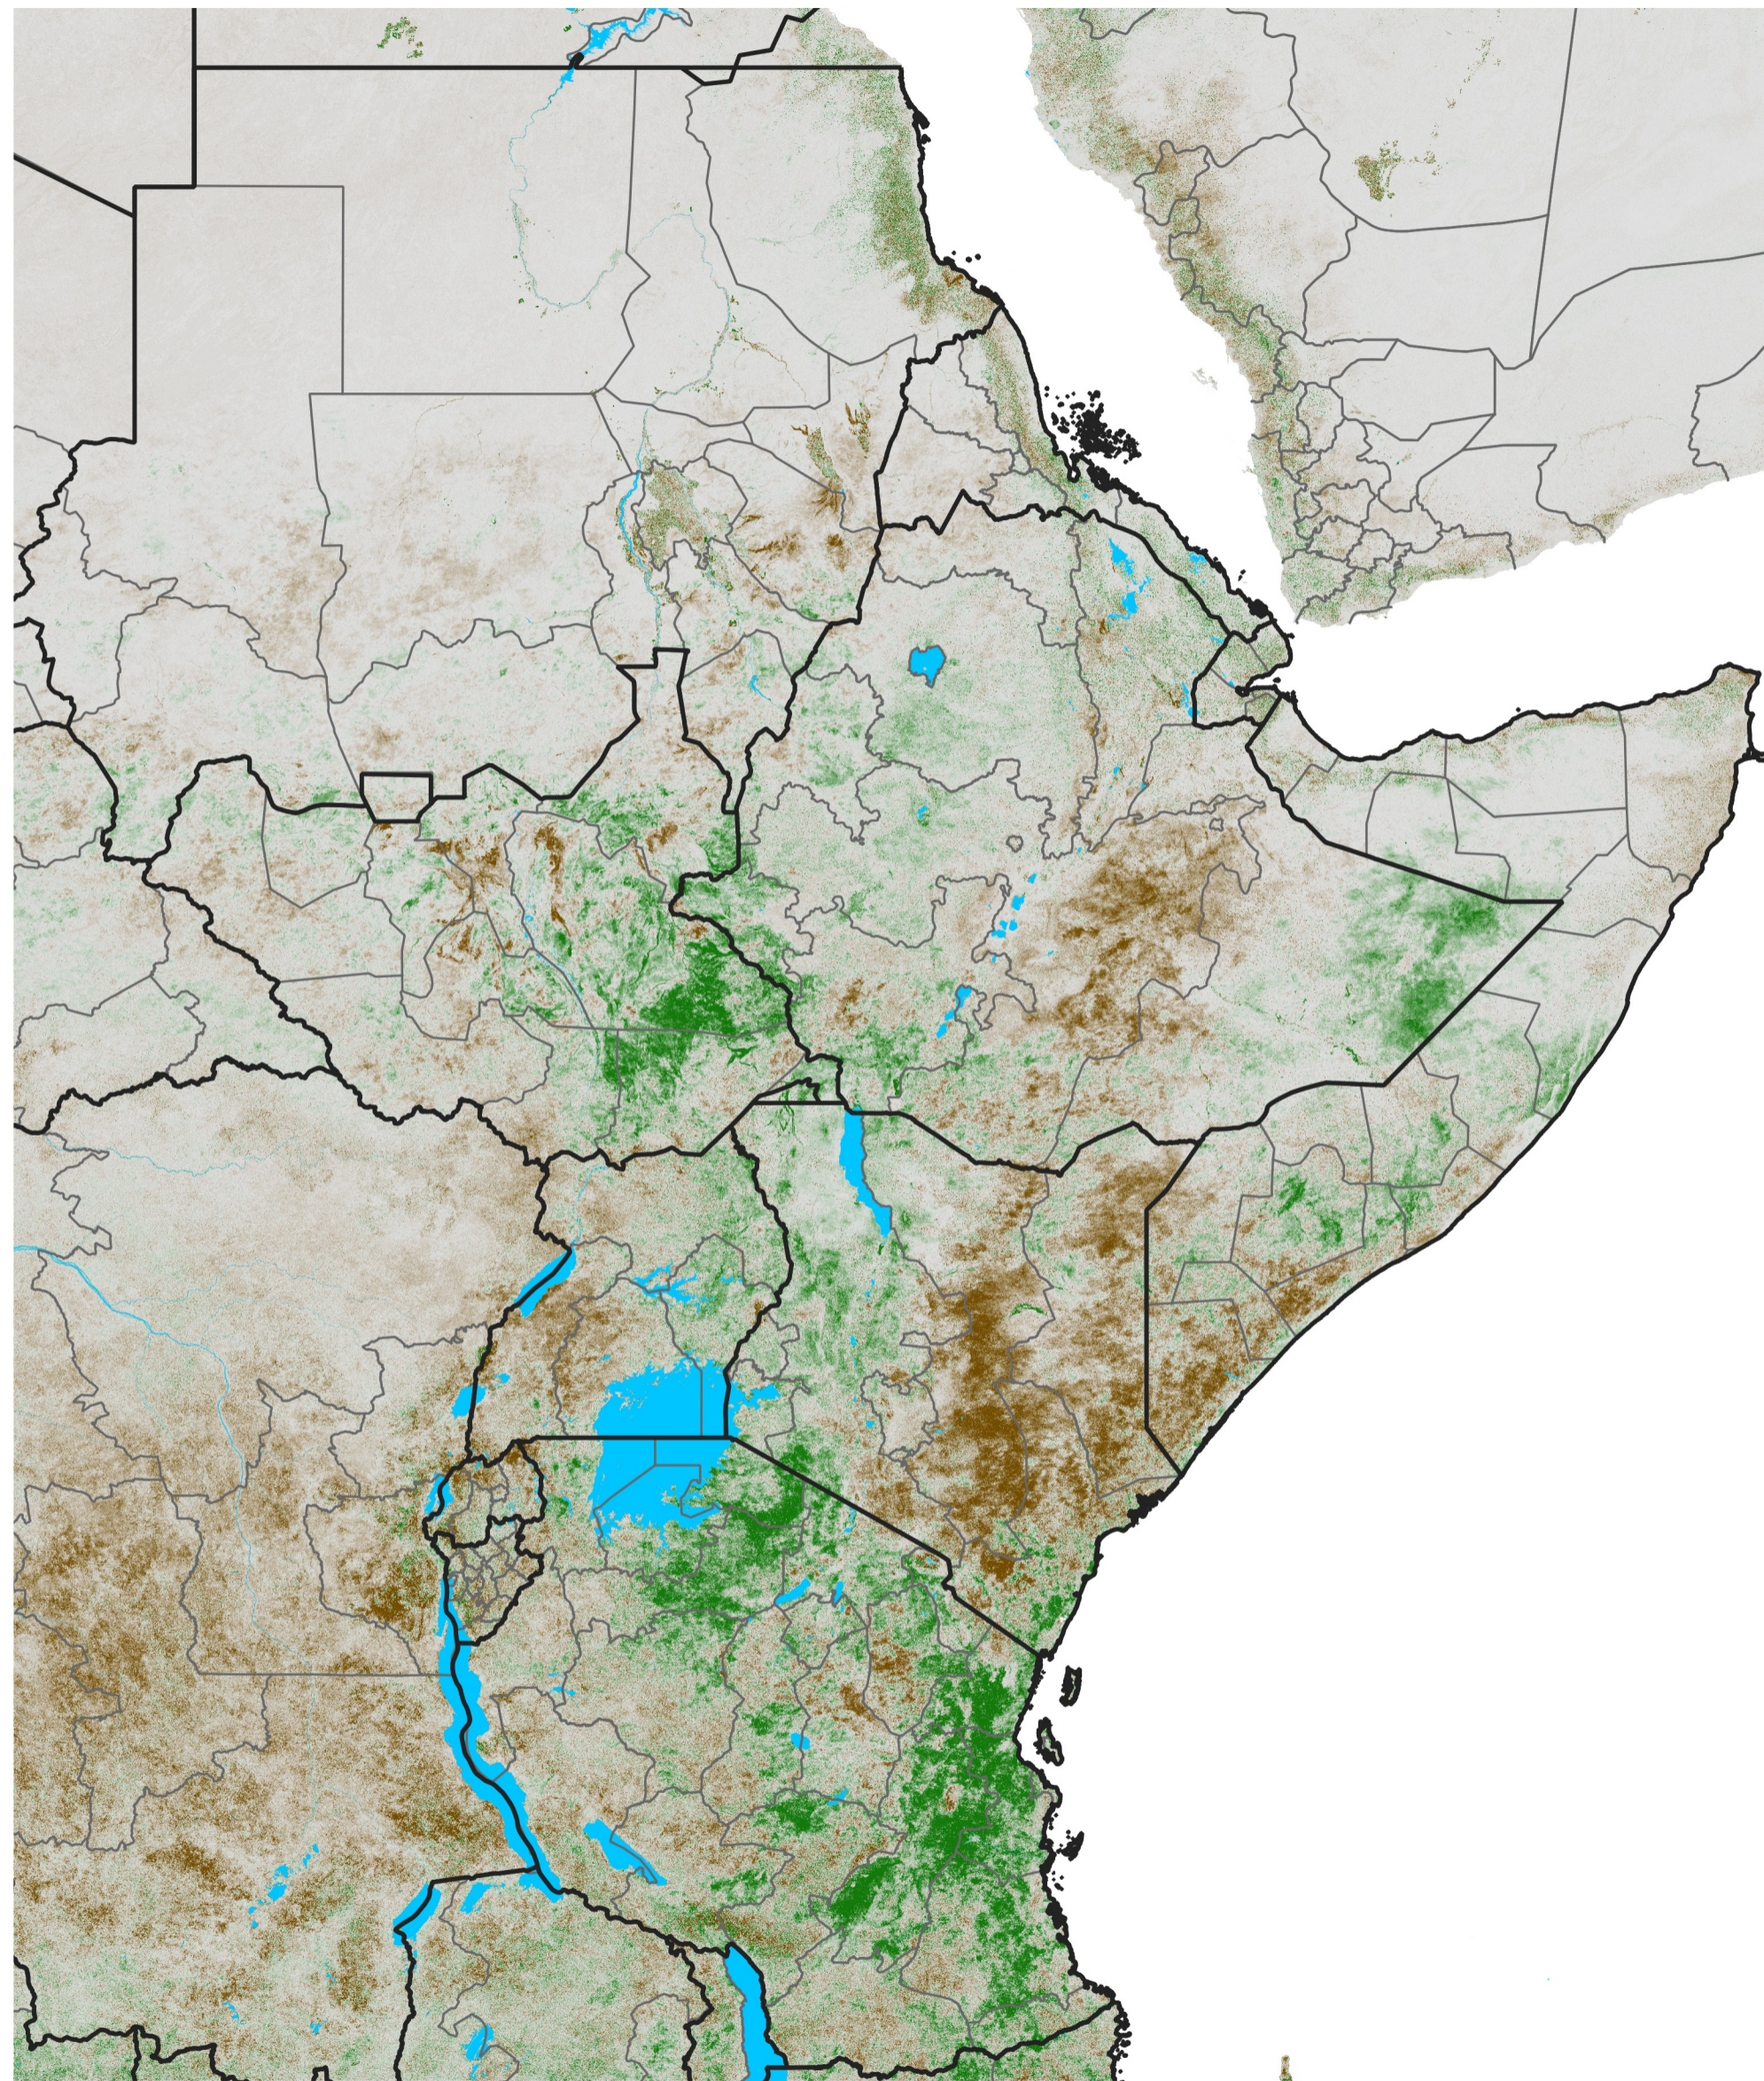

East Africa NDVI Difference

2018 minus 2017

Period 02 / Jan 01 - 10, 2018

NDVI Difference

< -0.3 -0.2 -0.1 -0.05 0.05 0.1 0.2 >0.3

Negative

No Difference

Positive