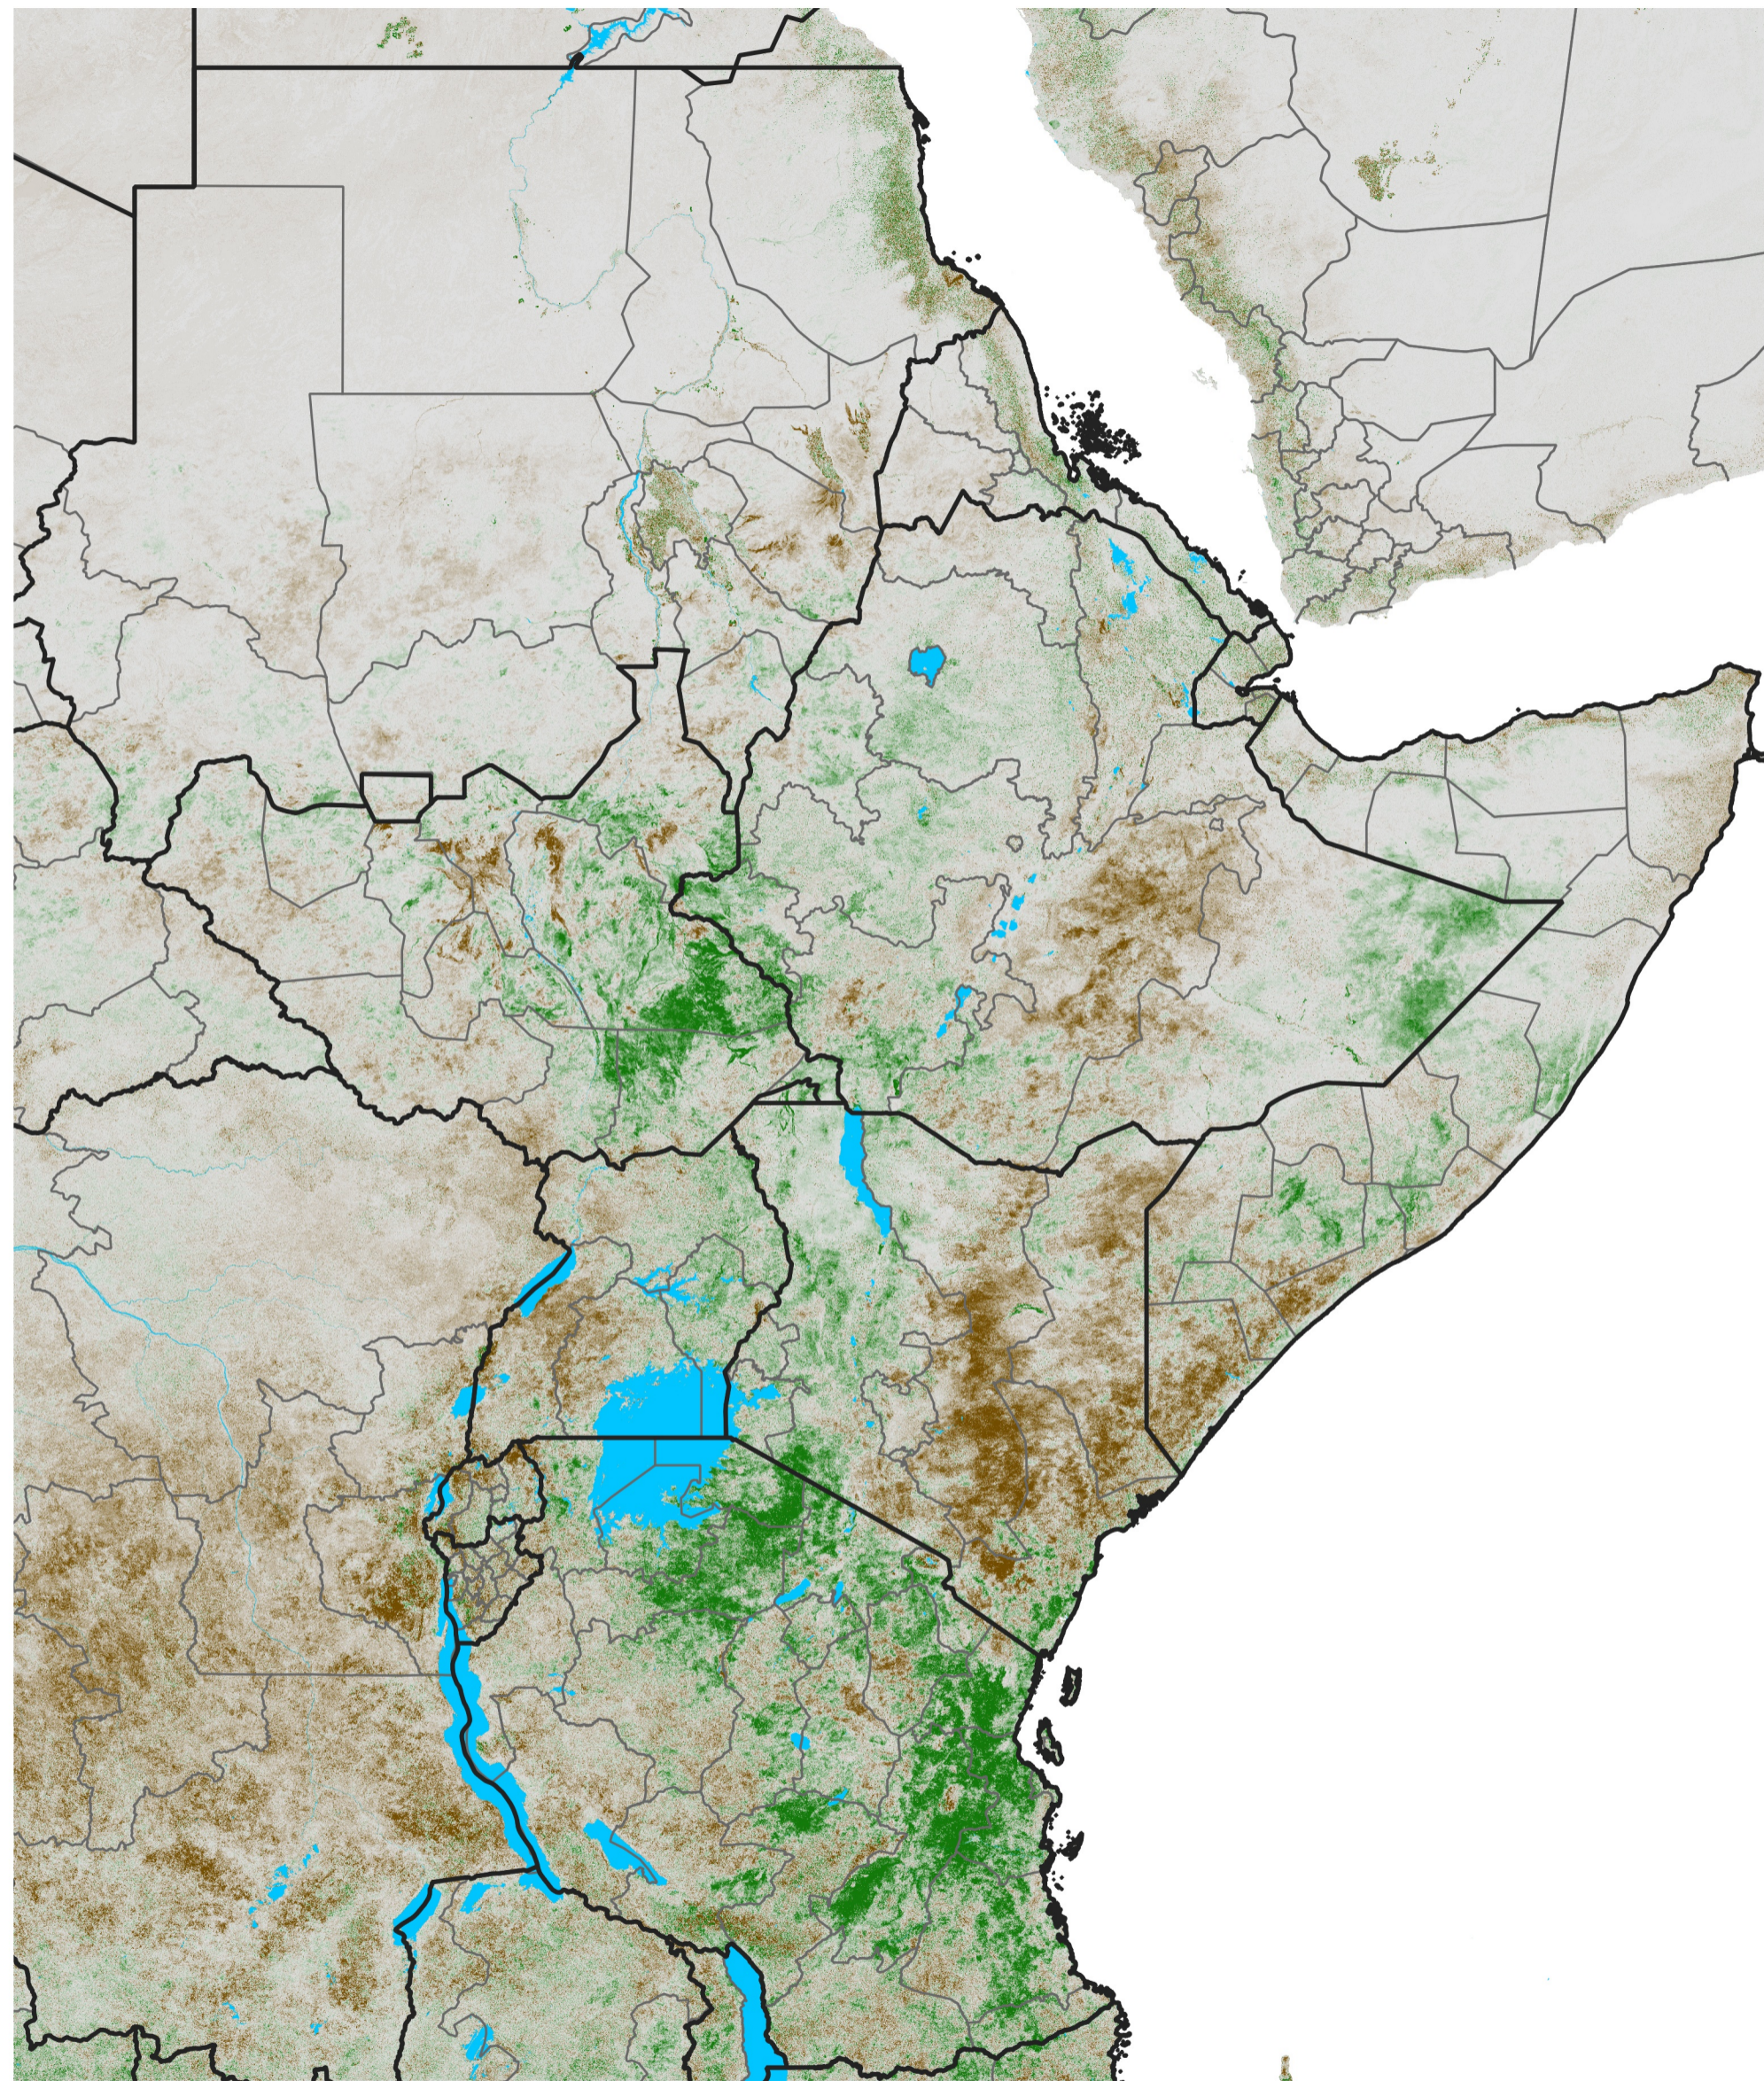

East Africa NDVI Difference

2018 minus 2017

Period 03 / Jan 06 - 15, 2018

NDVI Difference

< -0.3 -0.2 -0.1 -0.05 0.05 0.1 0.2 >0.3

Negative

No Difference

Positive