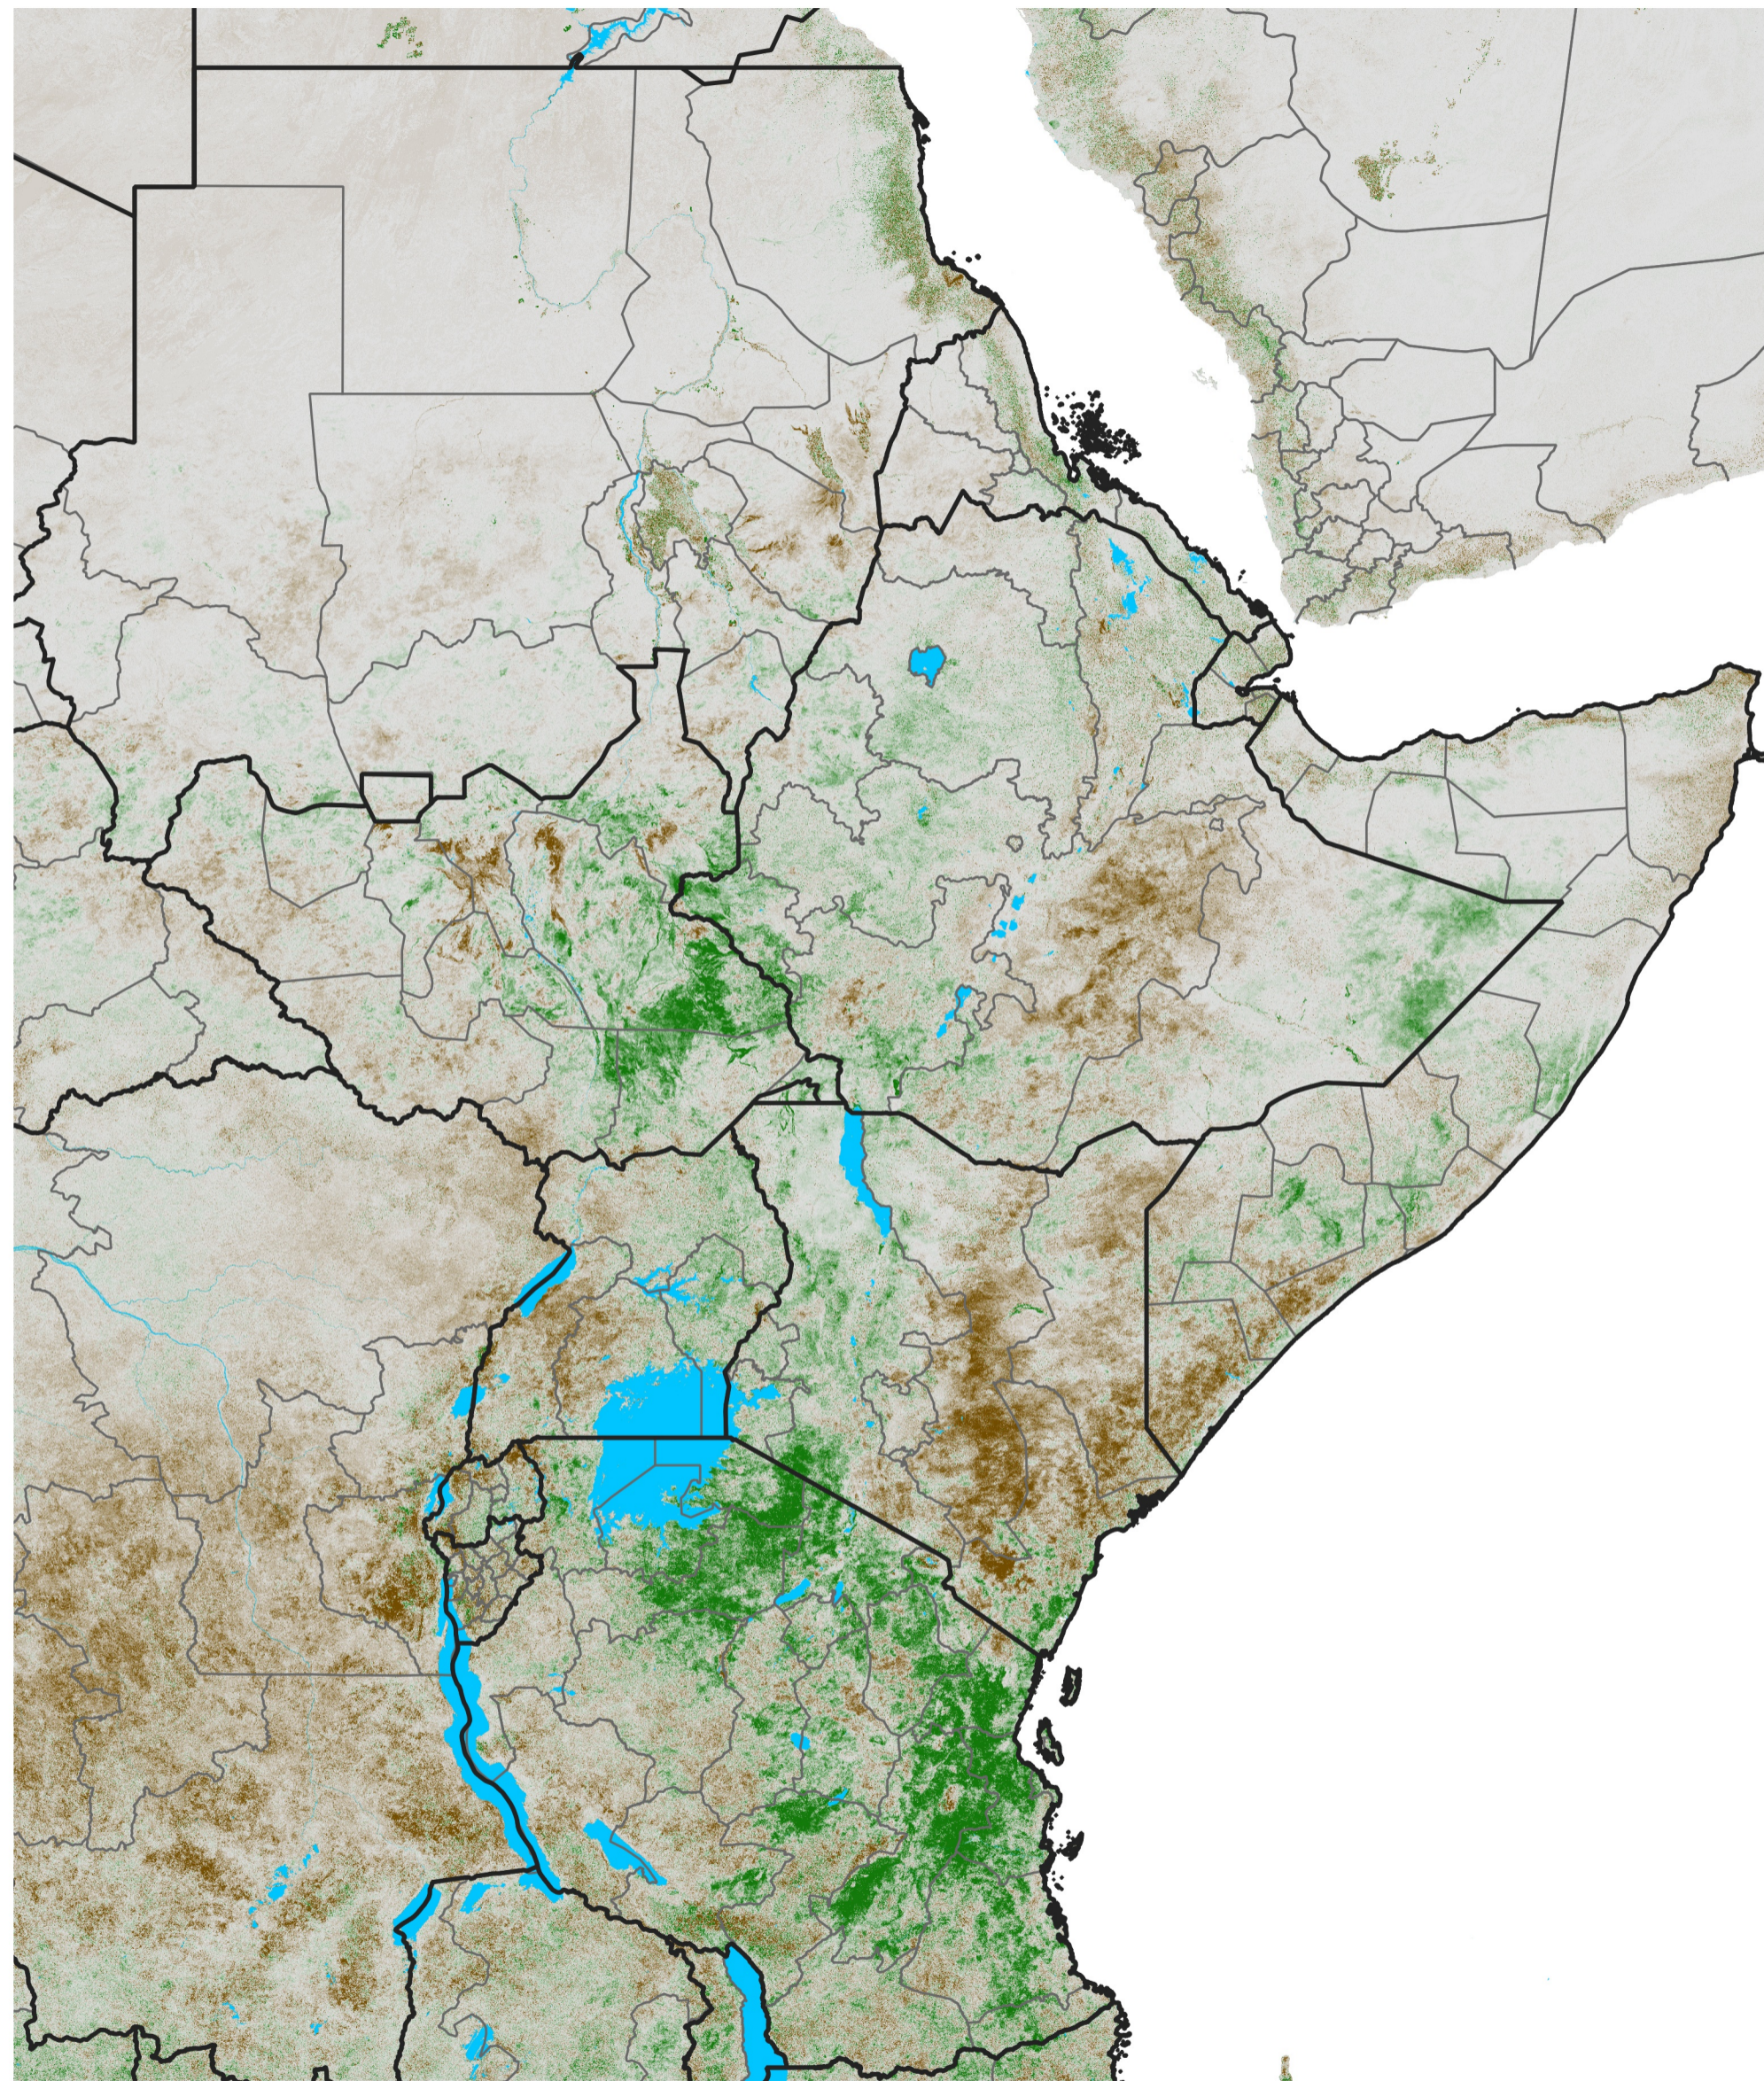

East Africa NDVI Difference

2018 minus 2017

Period 04 / Jan 11 - 20, 2018

NDVI Difference

< -0.3 -0.2 -0.1 -0.05 0.05 0.1 0.2 >0.3

Negative

No Difference

Positive