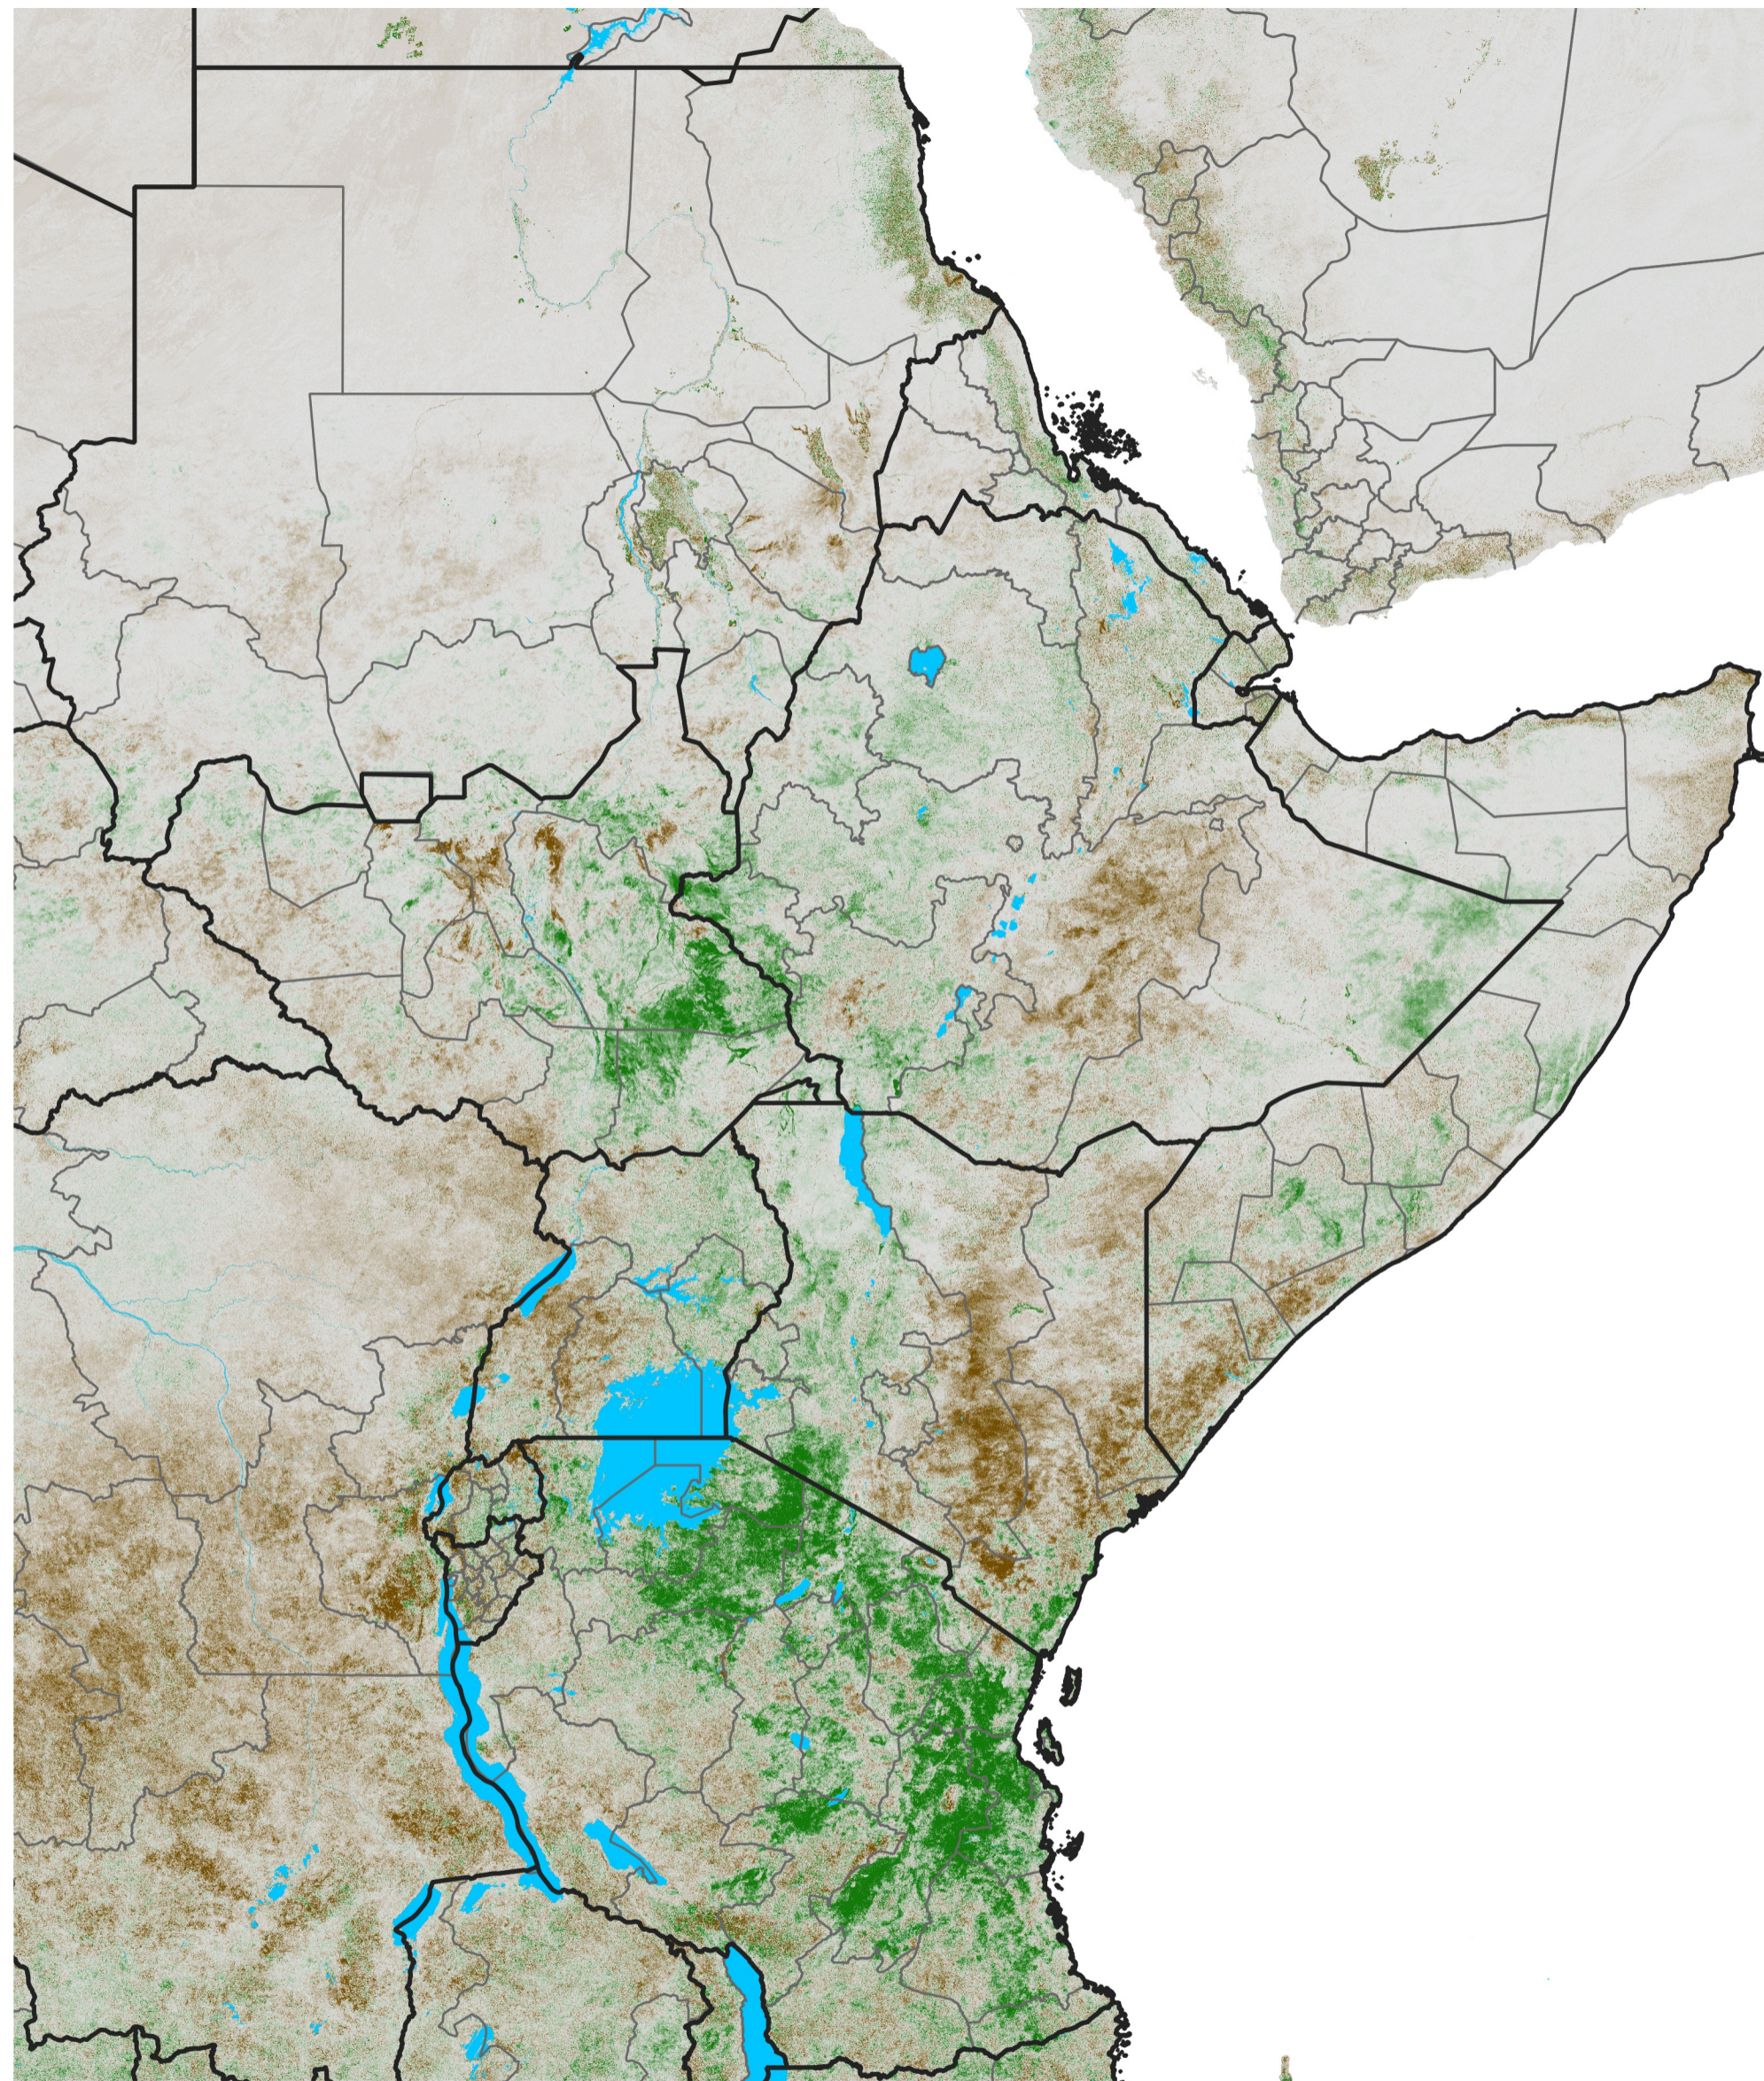

East Africa NDVI Difference

2018 minus 2017

Period 05 / Jan 16 - 25, 2018

NDVI Difference

< -0.3 -0.2 -0.1 -0.05 0.05 0.1 0.2 >0.3

Negative

No Difference

Positive