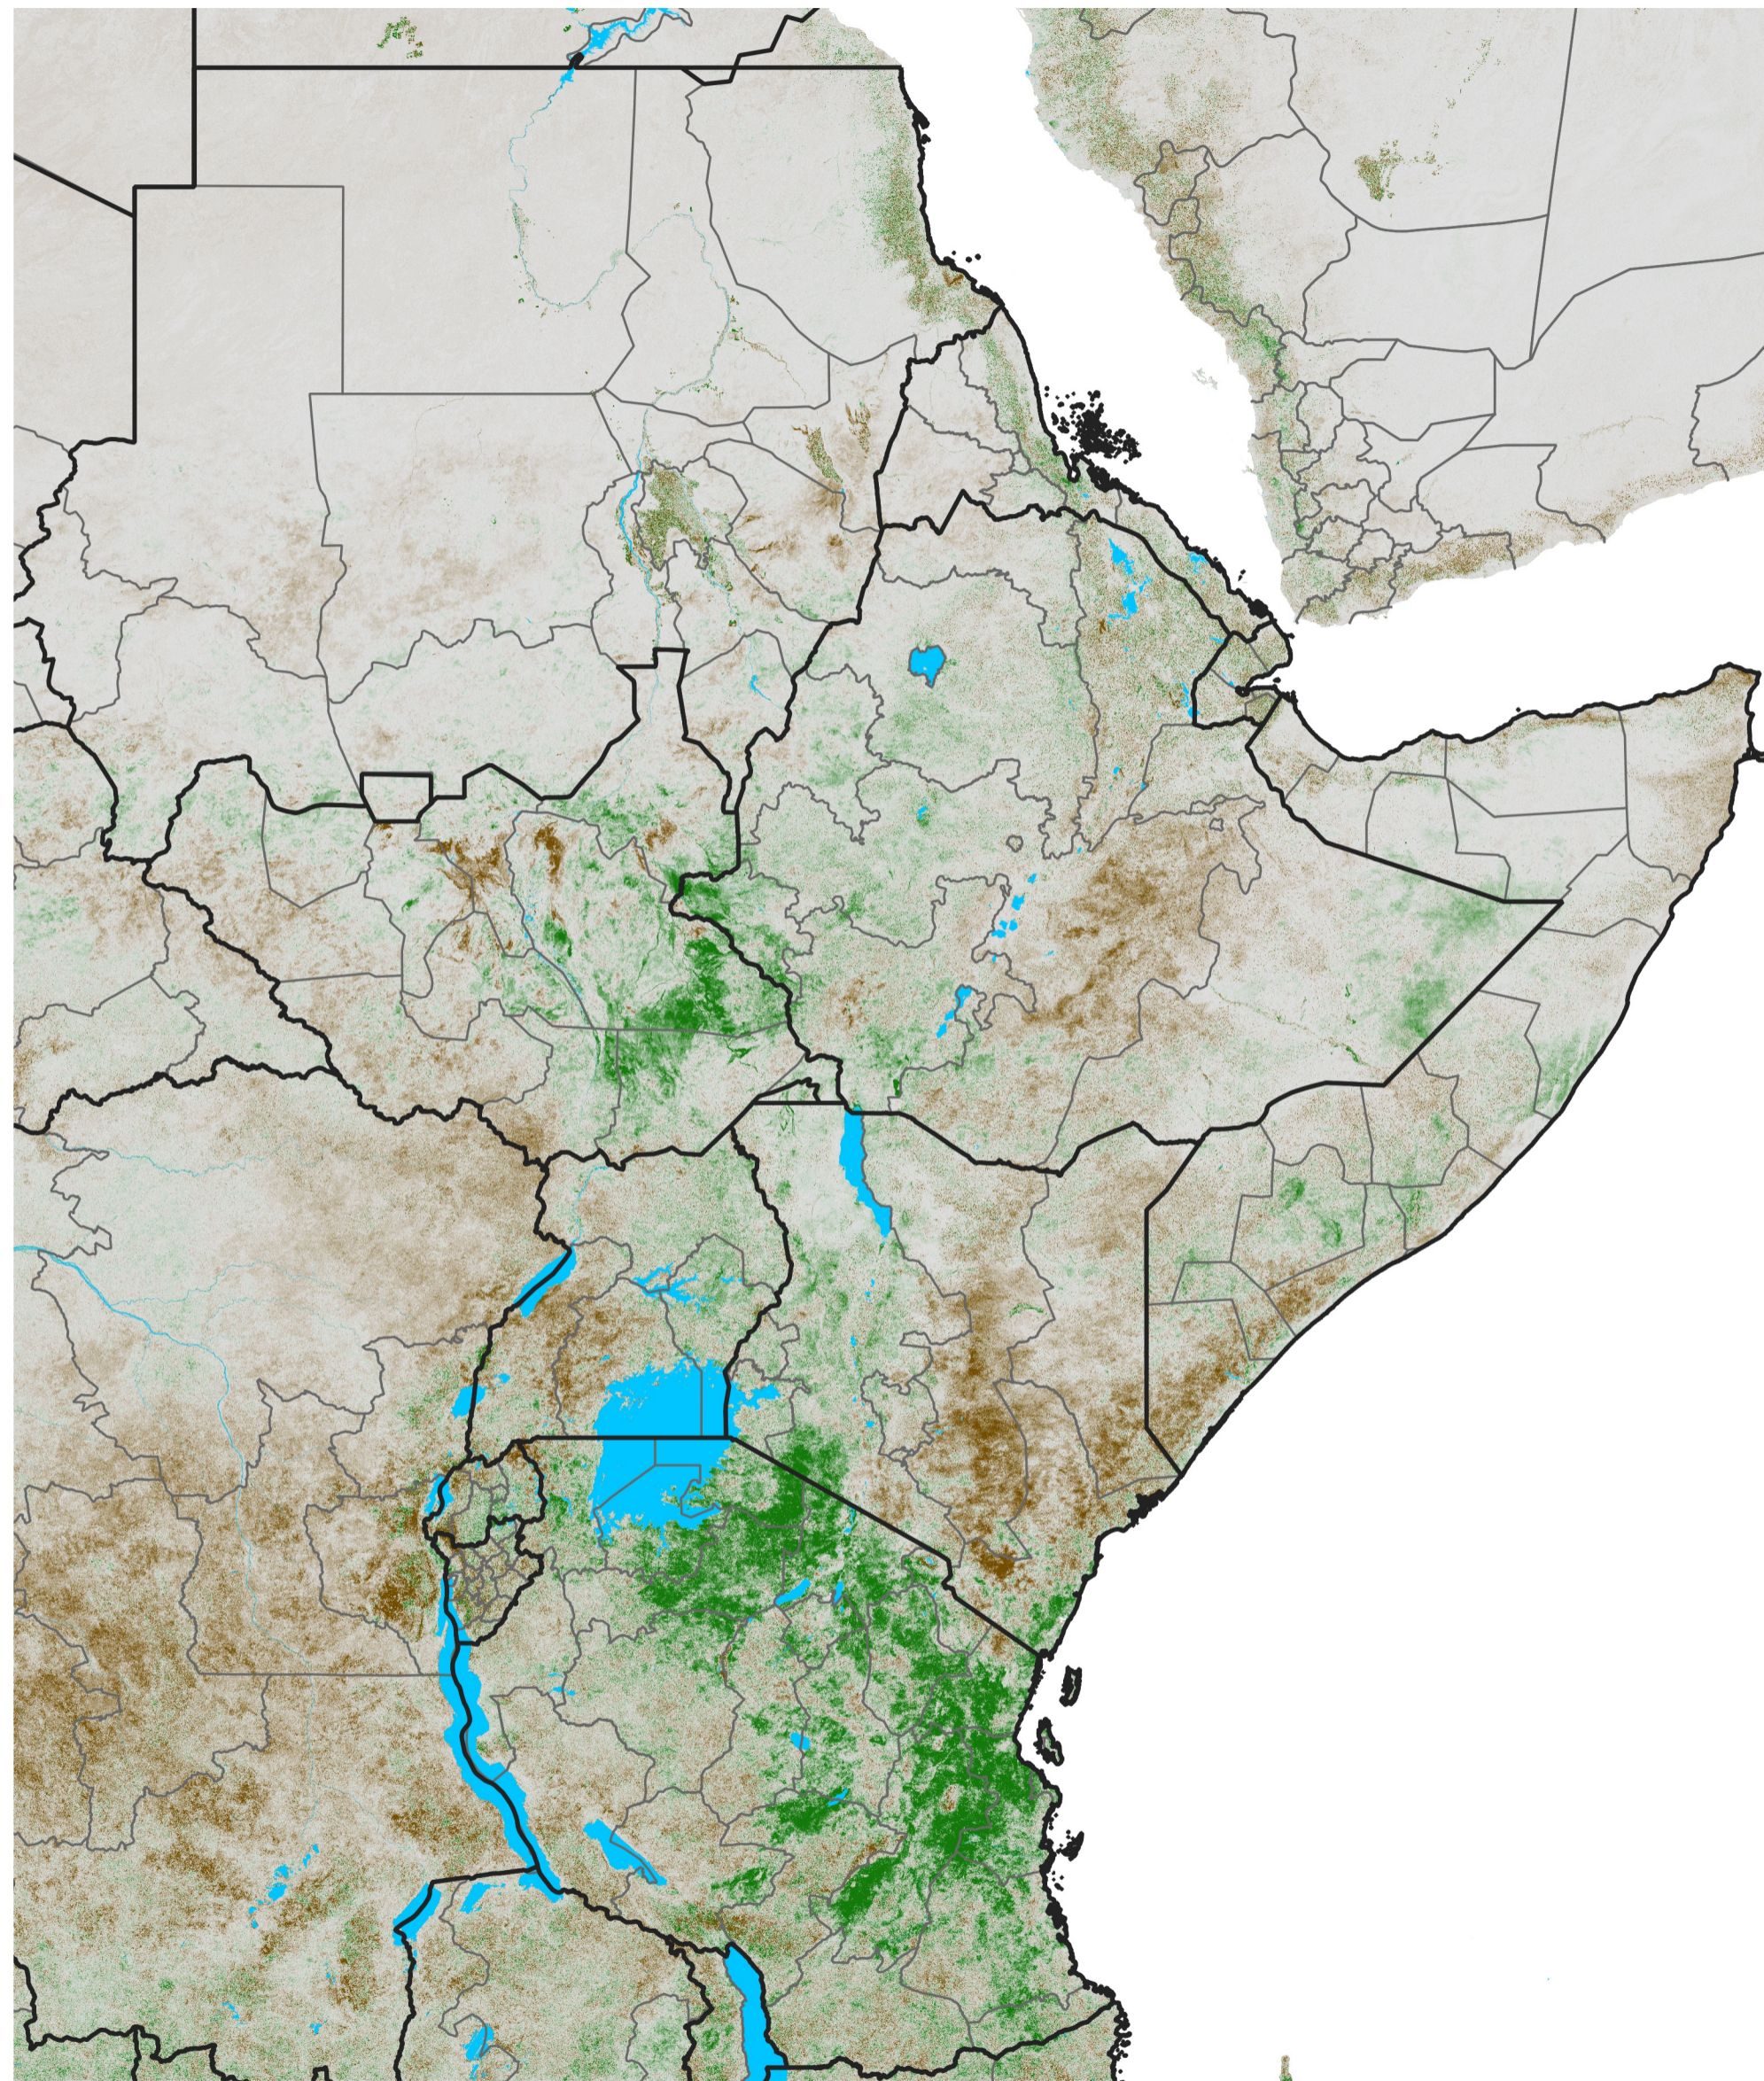

East Africa NDVI Difference

2018 minus 2017

Period 06 / Jan 21 - 31, 2018

NDVI Difference

< -0.3 -0.2 -0.1 -0.05 0.05 0.1 0.2 >0.3

Negative

No Difference

Positive